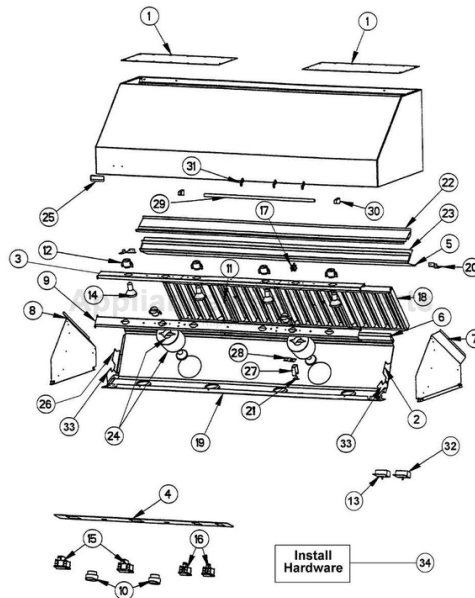

Page 1 of 5

[Find Your VIKING Range Hoods Parts - Select From 411 Models](#)

----- Manual continues below -----