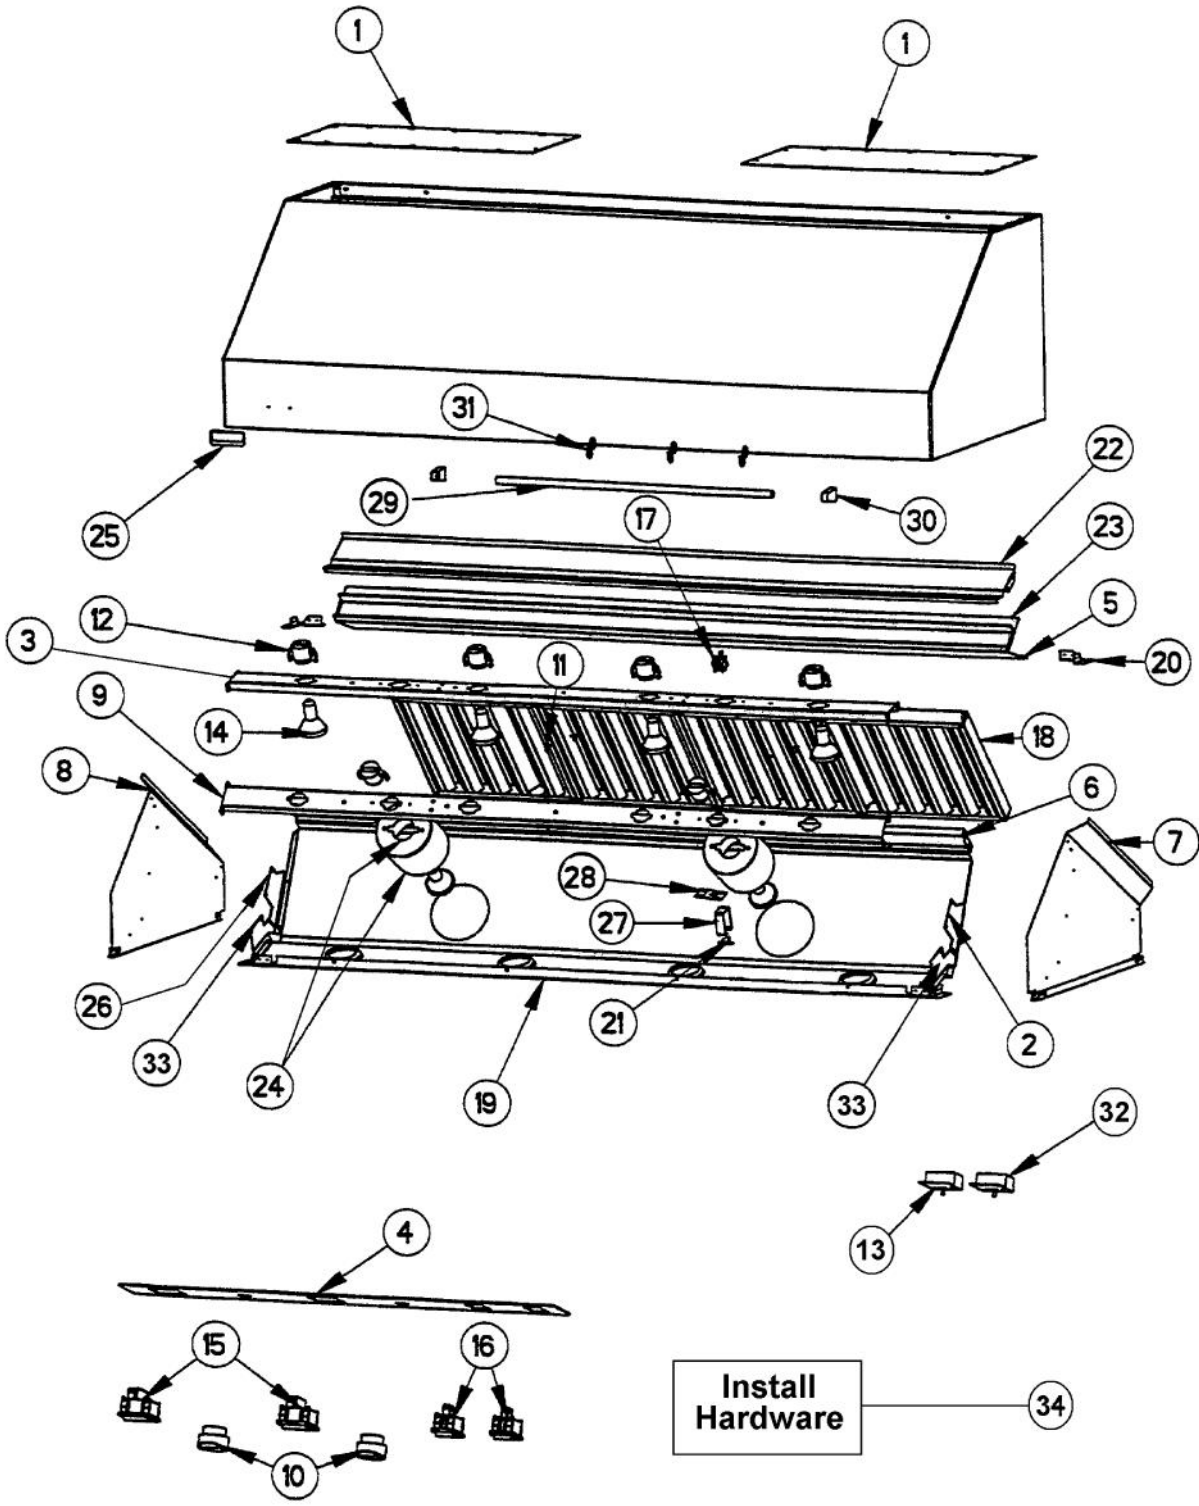

[Find Your VIKING Range Hoods Parts - Select From 411 Models](#)

----- Manual continues below -----

Ref #	Part Number	Qty.	Description
1	G30013930		HOOD TOP ASSY (VWH6048/78)
2	A20010248		LIGHT SUPPORT BRACKET - RH (AFTER 12/14/04)
3	A20011083		LIGHT SUPPORT
4	PE040134		CONTROL PANEL PLATE
5	B2004035		HOOD FILTER SUPT BTM (VWH6078)
5	B20011023		FILTER SUPPORT BOTTOM
6	B2003941		CTRL PAN TOP (VWH6048)
7	B2003856		HOOD I/S SIDE LH (24 DEEP)
7	B20012489		I/S SIDE - LH
8	B2003855		HOOD I/S SIDE RH (24 DEEP)
8	B20012488		I/S SIDE - RH
9	A20012433		HEAT LAMP SUPPORT (VWH60)
10	PA010071		LIGHT/MOTOR CONTROLLER KNOB
11	PD010037		NO.10-24 WELD STUD (PART OF ITEM NO. 1)
12	PE050032		LIGHT SOCKET, (571V)
13	PE050141		PRO LIGHT CONTROL
14	PE050034		HALOGEN BULB 50W
15	PE050048		FAN/LIGHT SWITCH (HOODS) EP0M11J
16	PE050050		HEAT LAMP SWITCH (A111B1100000)
17	PE070197		MALE SOCKET (3 PRONG)
NI	PE070196		FEMALE SOCKET (2 PRONG)
18	G3104046		BAFFLE FILTER ASSY (18 HOODS) 13.375 X 14
19	B2003939		CTRL PAN FORMED (VWH6048)
19	B20010210		CONTROL PANEL FORMED (VWH6048)
20	A2003817		CORNER BRACKET
21	PJ030014		HEAT SENSOR (N.O.) 160 DEG.
22	B2004036		HOOD FILTER SUPT TOP (VWH6078)
22	B20011027		FILTER SUPPORT TOP
23	B2003944		GREASE TROUGH (VWH6048/78)
24	G31012427		HEAT LAMP COWLING ASSY
NI	PD020004		10X3/8PH.HD.TYPE 25 REPL PD040125
NI	PC040010		POP RIVET
NI	PD020010		10 X 3/8 GREEN GROUNDING SCREW
NI	PD030044		10-24 KEPS NUT SS
NI	PD020009		10 X 1 PH. HD. PAN HD. SMS
NI	B2003945		FILTER SPACER 60 3.179 X 14
NI	PD030059		TINNERMAN CLIP
25	PE010142		3 LOGO XBKXXCHROME
25	PE010143		3 LOGO BK/BR
25	PE010144		3 LOGO XWHXCHROME
25	PE010145		LOGO - WH / BR
NI	PD030006		CAPPED WASHER PAL NUT
26	A20010246		LIGHT SUPPORT BRACKET - LH (AFTER 12/14/04)
27	A2003810		THERMODISC BRACKET
28	B2003837		HEAT SENSOR BRKT
29	F0003876		ACCESSORY RAIL - SS
29	F0003872		60 - XBRX CUT TO SIZE FRONT/REAR R
NI	PE030052		SUPPORT TUBE, HOLE THROUGH
NI	PE030053		MIDDLE RAIL SUPPORT - BR
30	PE030054		END CAP - SS
30	PE030055		END CAP - BR
31	PE030076		CHROME S HOOKS REPL PV100012SS
31	PE030077		BR 'S' HOOKS REPL PV100012BR
NI	PE070380		WIRE HARNESS
32	PE050156		PRO BLOWER CONTROL
33	A20011005		BOTTOM LIGHT SUPT BRKT (VWH/VBCV/VCWH)
34	PD030010		NO.10-24 KEPS NUT INSTALLATION HARDWARE - QTY. 4
34	PD020009		10 X 1 PH. HD. PAN HD. SMS