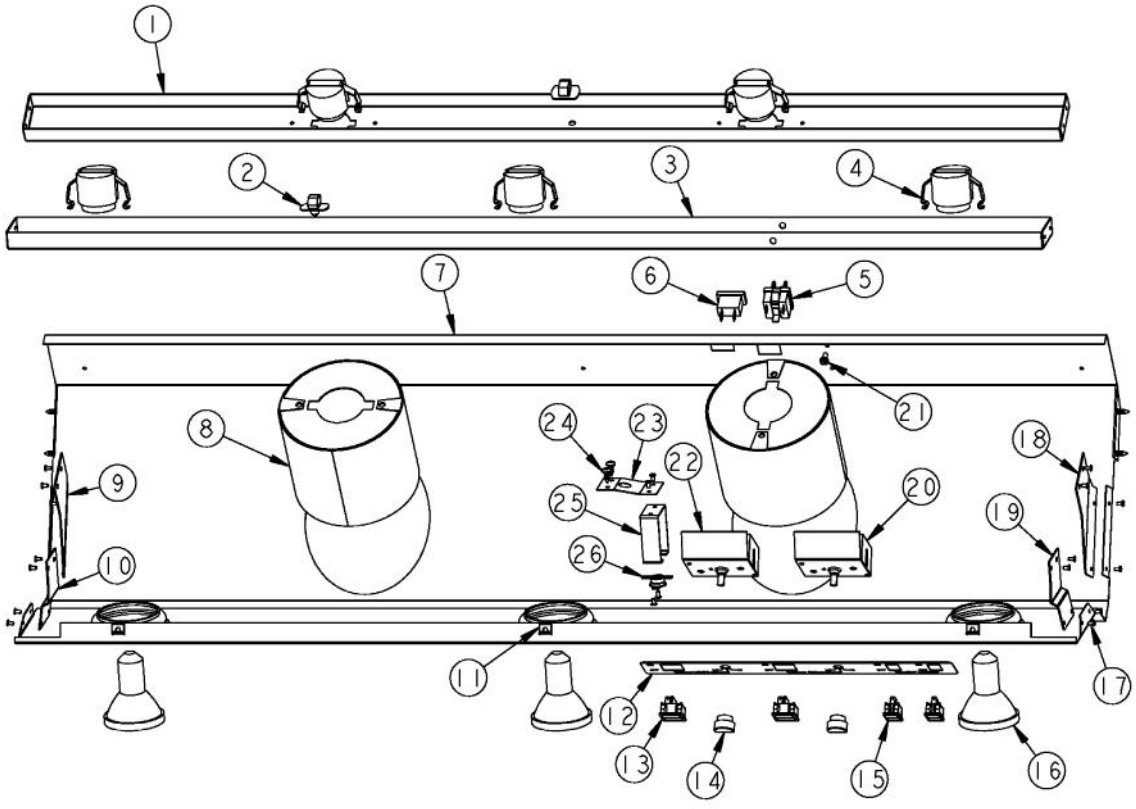

----- Manual continues below -----

Ref #	Part Number	Qty.	Description
1	A20012432	1	HEAT LAMP SUPPORT (VWH54)
2	PE070214	2	DART CLIP
3	A20012431	1	HEAT LAMP SUPPORT (VWH48)
4	013549-000	6	LIGHT SOCKET (125C LEADS)
5	PE070197	1	MALE SOCKET (3 PRONG)
6	PE070196	1	FEMALE SOCKET (2 PRONG)
7	B20010209	1	CONTROL PANEL FORMED (VWH5448)
8	G31012427	1	HEAT LAMP COWLING ASSY
9	A20016143	1	HEAT LAMP LIGHT BRACKET - LH
10	A20016147	1	LIGHT SUPPORT BRACKET - LH
11	PD030059	2	TINNERMAN CLIP
12	PE040134	1	CONTROL PANEL PLATE
13	PE050048	2	FAN/LIGHT SWITCH (HOODS) EP0M11J
14	PA010071	2	LIGHT/MOTOR CONTROLLER KNOB
15	PE050050	1	HEAT LAMP SWITCH (A111B1100000)
16	PE050034	4	HALOGEN BULB 50W
17	PC040010	18	POP RIVET
18	A20016144	1	HEAT LAMP LIGHT BRACKET - RH
19	A20016148	1	LIGHT SUPT BRKT BTM (VWH)
20	PE050156	1	PRO BLOWER CONTROL
21	PD020010	1	10 X 3/8 GREEN GROUNDING SCREW
22	PE050141	1	PRO LIGHT CONTROL
23	B2003837	1	HEAT SENSOR BRKT
24	PD020087	2	10 X 1/2 PAN PH. TEK ZINC
25	A2103810	1	THERMODISC BRACKET
26	PJ030014	1	HEAT SENSOR (N.O.) 160 DEG.

Ref #	Part Number	Qty.	Description
1	PD020087	11	10 X 1/2 PAN PH. TEK ZINC
2	B2003917	2	FILTER SPACER (VWH5448/78) 5.25 X 14
3	B20012465	1	FILTER SUPPORT BRACKET
4	G3104046	4	BAFFLE FILTER ASSY (18 HOODS) 13.375 X 14
5	B20012488	1	I/S SIDE - RH
6	B20011022	1	FILTER SUPPORT BOTTOM
7	B2003925	1	GREASE TROUGH (VWH5448/78/VIH54)
8	B20011026	1	FILTER SUPPORT TOP
9	B20012489	1	I/S SIDE - LH