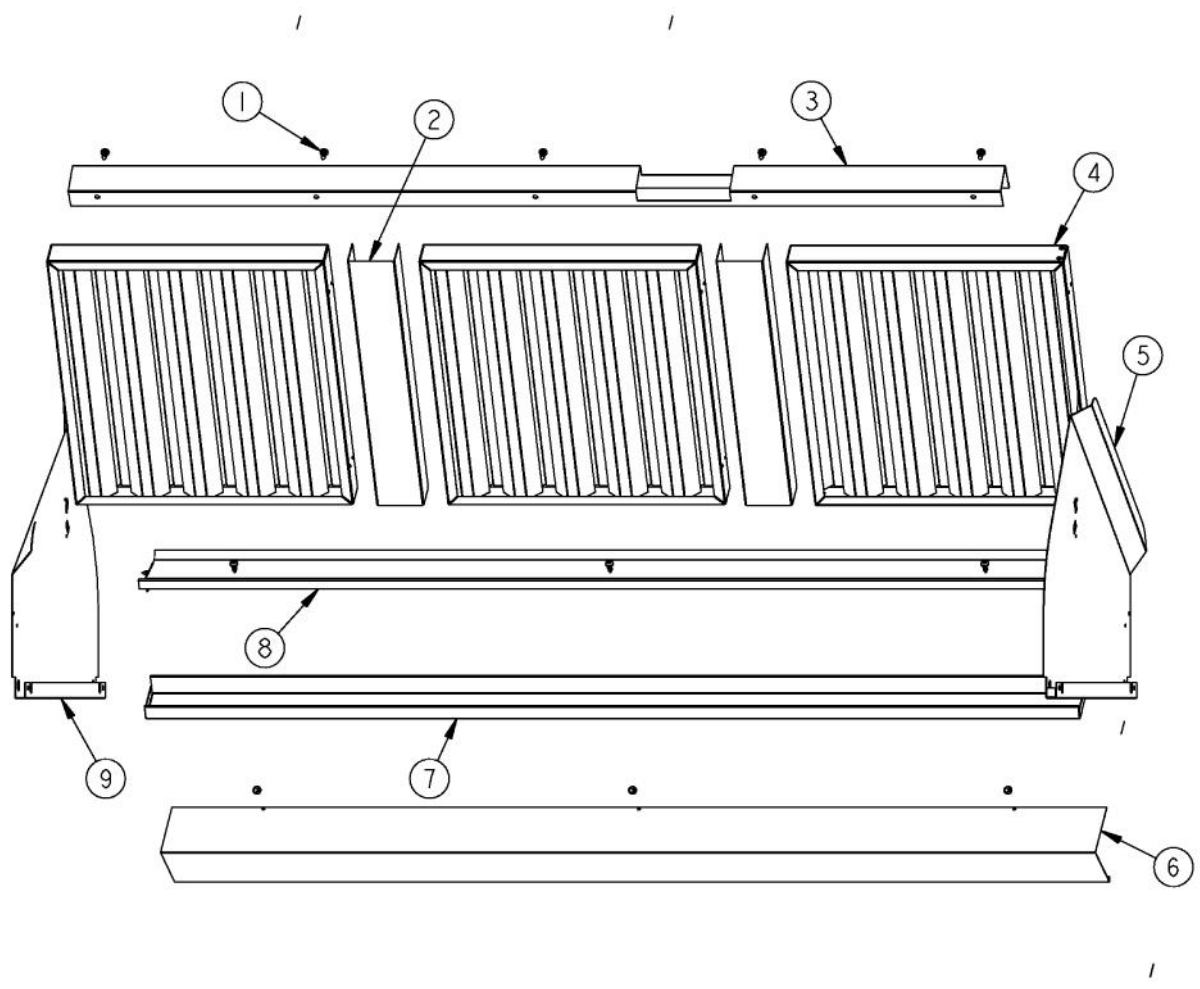

----- Manual continues below -----

Ref #	Part Number	Qty.	Description
1	A20012432	1	HEAT LAMP SUPPORT (VWH54)
2	PE070214	2	DART CLIP
3	A20012431	1	HEAT LAMP SUPPORT (VWH48)
4	013549-000	6	LIGHT SOCKET (125C LEADS)
5	PE070197	1	MALE SOCKET (3 PRONG)
6	PE070196	1	FEMALE SOCKET (2 PRONG)
7	B20010209	1	CONTROL PANEL FORMED (VWH5448)
8	G31012427	1	HEAT LAMP COWLING ASSY
9	A20016143	1	HEAT LAMP LIGHT BRACKET - LH
10	A20016147	1	LIGHT SUPPORT BRACKET - LH
11	PD030059	2	TINNERMAN CLIP
12	PE040134	1	CONTROL PANEL PLATE
13	PE050048	2	FAN/LIGHT SWITCH (HOODS) EP0M11J
14	PA010071	2	LIGHT/MOTOR CONTROLLER KNOB
15	PE050050	1	HEAT LAMP SWITCH (A111B1100000)
16	PE050034	4	HALOGEN BULB 50W
17	PC040010	18	POP RIVET
18	A20016144	1	HEAT LAMP LIGHT BRACKET - RH
19	A20016148	1	LIGHT SUPT BRKT BTM (VWH)
20	PE050156	1	PRO BLOWER CONTROL
21	PD020010	1	10 X 3/8 GREEN GROUNDING SCREW
22	PE050141	1	PRO LIGHT CONTROL
23	B2003837	1	HEAT SENSOR BRKT
24	PD020087	2	10 X 1/2 PAN PH. TEK ZINC
25	A2103810	1	THERMODISC BRACKET
26	PJ030014	1	HEAT SENSOR (N.O.) 160 DEG.

Ref #	Part Number	Qty.	Description
1	PD020087	11	10 X 1/2 PAN PH. TEK ZINC
2	B2003917	2	FILTER SPACER (VWH5448/78) 5.25 X 14
3	B20012465	1	FILTER SUPPORT BRACKET
4	G3104046	4	BAFFLE FILTER ASSY (18 HOODS) 13.375 X 14
5	B20012488	1	I/S SIDE - RH
6	B20011022	1	FILTER SUPPORT BOTTOM
7	B2003925	1	GREASE TROUGH (VWH5448/78/VIH54)
8	B20011026	1	FILTER SUPPORT TOP
9	B20012489	1	I/S SIDE - LH