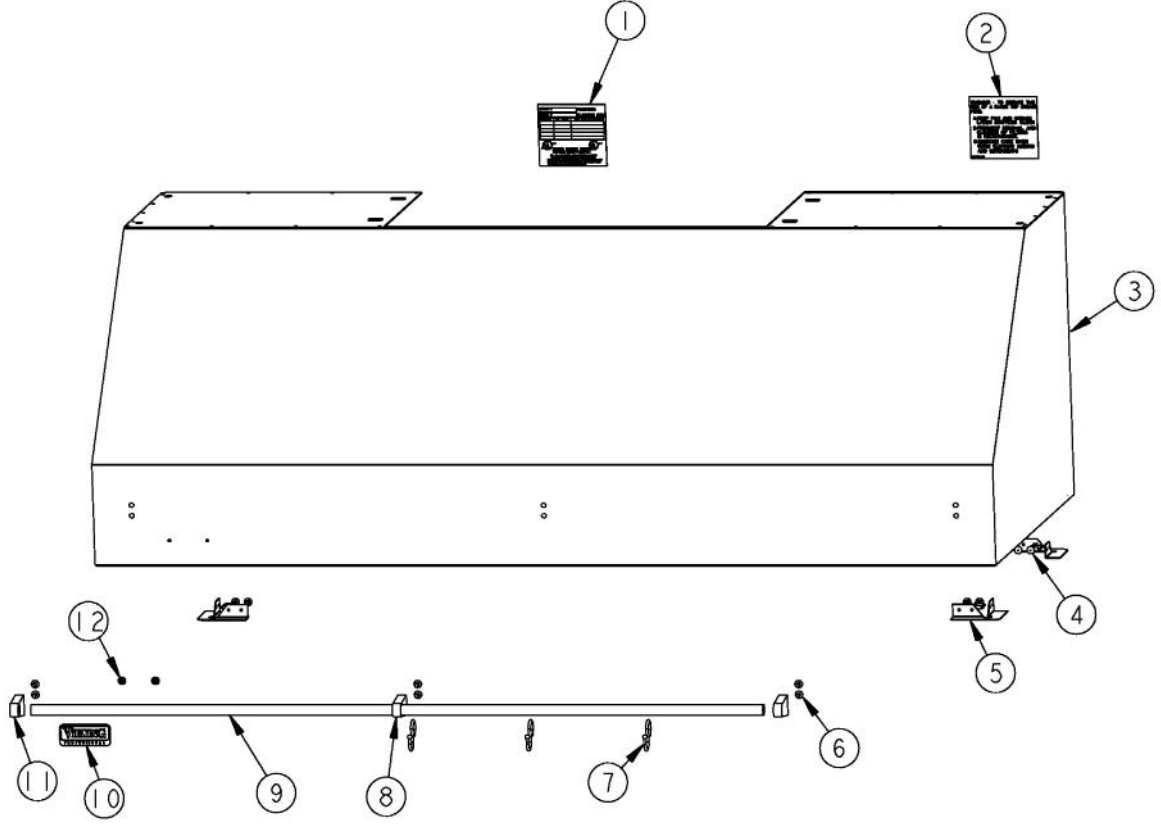

----- Manual continues below -----

Ref #	Part Number	Qty.	Description
1	A20012432	1	HEAT LAMP SUPPORT (VWH54)
2	PE070214	2	DART CLIP
3	A20012431	1	HEAT LAMP SUPPORT (VWH48)
4	013549-000	6	LIGHT SOCKET (125C LEADS)
5	PE070197	1	MALE SOCKET (3 PRONG)
6	PE070196	1	FEMALE SOCKET (2 PRONG)
7	B20010209	1	CONTROL PANEL FORMED (VWH5448)
8	G31012427	1	HEAT LAMP COWLING ASSY
9	A20016143	1	HEAT LAMP LIGHT BRACKET - LH
10	A20016147	1	LIGHT SUPPORT BRACKET - LH
11	PD030059	2	TINNERMAN CLIP
12	PE040134	1	CONTROL PANEL PLATE
13	PE050048	2	FAN/LIGHT SWITCH (HOODS) EP0M11J
14	PA010071	2	LIGHT/MOTOR CONTROLLER KNOB
15	PE050050	1	HEAT LAMP SWITCH (A111B1100000)
16	PE050034	4	HALOGEN BULB 50W
17	PC040010	18	POP RIVET
18	A20016144	1	HEAT LAMP LIGHT BRACKET - RH
19	A20016148	1	LIGHT SUPT BRKT BTM (VWH)
20	PE050156	1	PRO BLOWER CONTROL
21	PD020010	1	10 X 3/8 GREEN GROUNDING SCREW
22	PE050141	1	PRO LIGHT CONTROL
23	B2003837	1	HEAT SENSOR BRKT
24	PD020087	2	10 X 1/2 PAN PH. TEK ZINC
25	A2103810	1	THERMODISC BRACKET
26	PJ030014	1	HEAT SENSOR (N.O.) 160 DEG.

Ref #	Part Number	Qty.	Description
1	PD020087	11	10 X 1/2 PAN PH. TEK ZINC
2	B2003917	2	FILTER SPACER (VWH5448/78) 5.25 X 14
3	B20012465	1	FILTER SUPPORT BRACKET
4	G3104046	4	BAFFLE FILTER ASSY (18 HOODS) 13.375 X 14
5	B20012488	1	I/S SIDE - RH
6	B20011022	1	FILTER SUPPORT BOTTOM
7	B2003925	1	GREASE TROUGH (VWH5448/78/VIH54)
8	B20011026	1	FILTER SUPPORT TOP
9	B20012489	1	I/S SIDE - LH