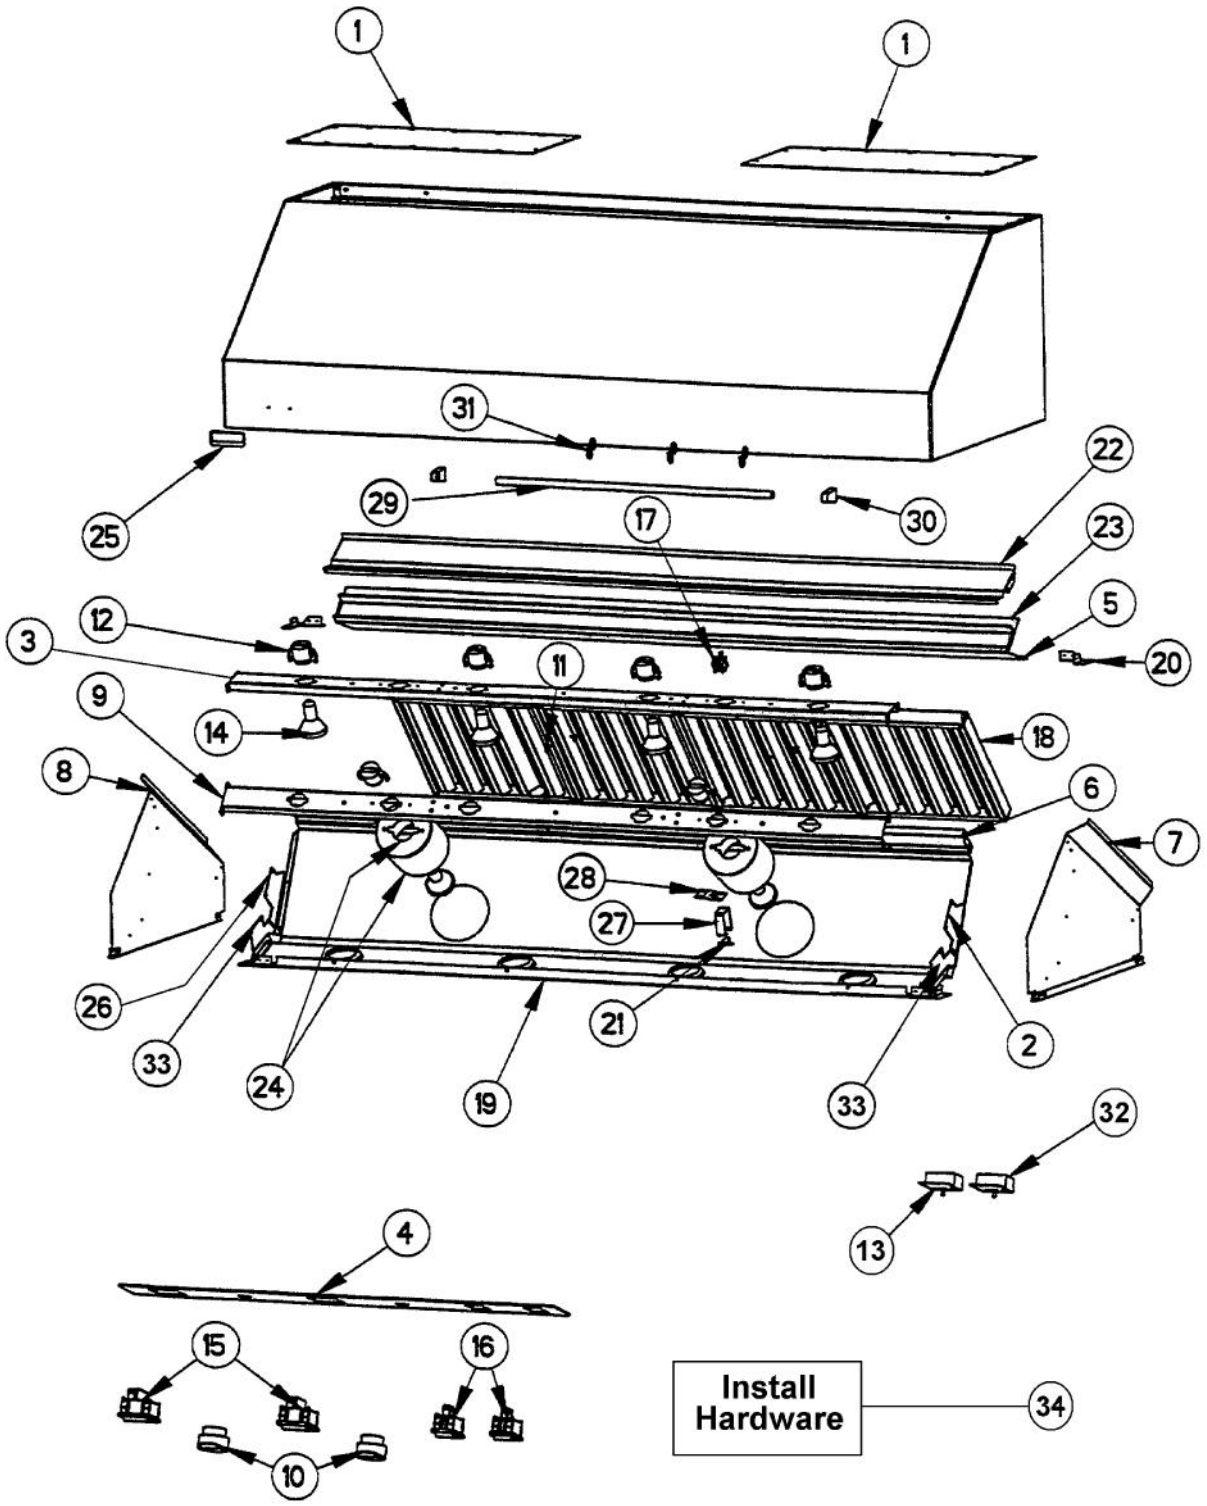

[Find Your VIKING Range Hoods Parts - Select From 411 Models](#)

----- Manual continues below -----

Ref #	Part Number	Qty.	Description
1	G30013930		HOOD TOP ASSY (VWH6048/78)
2	A20010249		LIGHT SUPPORT BRACKET - RH
3	A20011083		LIGHT SUPPORT
4	PE040134		CONTROL PANEL PLATE
5	B2004035		HOOD FILTER SUPT BTM (VWH6078)
	B20011023		FILTER SUPPORT BOTTOM
6	B2003941		CTRL PAN TOP (VWH6048)
7	B2003989		HOOD I/S SIDE LH (27 DEEP)
	B20012493		I/S SIDE -LH
8	B2003988		HOOD I/S SIDE RH (27 DEEP)
	B20012492		I/S SIDE - RH
9	A20012433		HEAT LAMP SUPPORT (VWH60)
10	PA010071		LIGHT/MOTOR CONTROLLER KNOB
11	PD010037		NO.10-24 WELD STUD (PART OF ITEM NO. 1)
12	PE050032		LIGHT SOCKET, (571V)
13	PE050141		PRO LIGHT CONTROL
14	PE050034		HALOGEN BULB 50W
15	PE050048		FAN/LIGHT SWITCH (HOODS) EP0M11J
16	PE050050		HEAT LAMP SWITCH (A111B1100000)
17	PE070197		MALE SOCKET (3 PRONG)
NI	PE070196		FEMALE SOCKET (2 PRONG)
18	G3104046		BAFFLE FILTER ASSY (18 HOODS) 13.375 X 14
19	B2004033		CTRL PAN FORMED (VWH6078)
	B20010217		CONTROL PANEL FORMED (VWH6048)
20	A2003817		CORNER BRACKET
21	PJ030014		HEAT SENSOR (N.O.) 160 DEG.
22	B2004036		HOOD FILTER SUPT TOP (VWH6078)
	B20011027		FILTER SUPPORT TOP
23	B2003944		GREASE TROUGH (VWH6048/78)
24	G31012427		HEAT LAMP COWLING ASSY
NI	PD020004		10X3/8PH.HD.TYPE 25 REPL PD040125
NI	PC040010		POP RIVET
NI	PD020010		10 X 3/8 GREEN GROUNDING SCREW
NI	PD030044		10-24 KEPS NUT SS
NI	PD020009		10 X 1 PH. HD. PAN HD. SMS
NI	B2003945		FILTER SPACER 60 3.179 X 14
NI	PD030059		TINNERMAN CLIP
25	PE010142		3 LOGO XBKXXCHROME
	PE010143		3 LOGO BK/BR
	PE010144		3 LOGO XWHXCHROME
	PE010145		LOGO - WH / BR
NI	PD030006		CAPPED WASHER PAL NUT
26	A20010250		BOTTOM LIGHT SUPPORT BRACKET - LH
27	A2003810		THERMODISC BRACKET
28	B2003837		HEAT SENSOR BRKT
29	F0003876		ACCESSORY RAIL - SS
	F0003872		60 - XBRX CUT TO SIZE FRONT/REAR R
NI	PE030052		SUPPORT TUBE, HOLE THROUGH
	PE030053		MIDDLE RAIL SUPPORT - BR
30	PE030054		END CAP - SS
	PE030055		END CAP - BR
31	PE030076		CHROME S HOOKS REPL PV100012SS
	PE030077		BR `S` HOOKS REPL PV100012BR
NI	PE070380		WIRE HARNESS
32	PE050156		PRO BLOWER CONTROL
33	A20011005		BOTTOM LIGHT SUPT BRKT (VWH/VBCV/VCWH)
34	PD030010		NO.10-24 KEPS NUT
	PD020009		INSTALLATION HARDWARE - QTY. 4 10 X 1 PH. HD. PAN HD. SMS