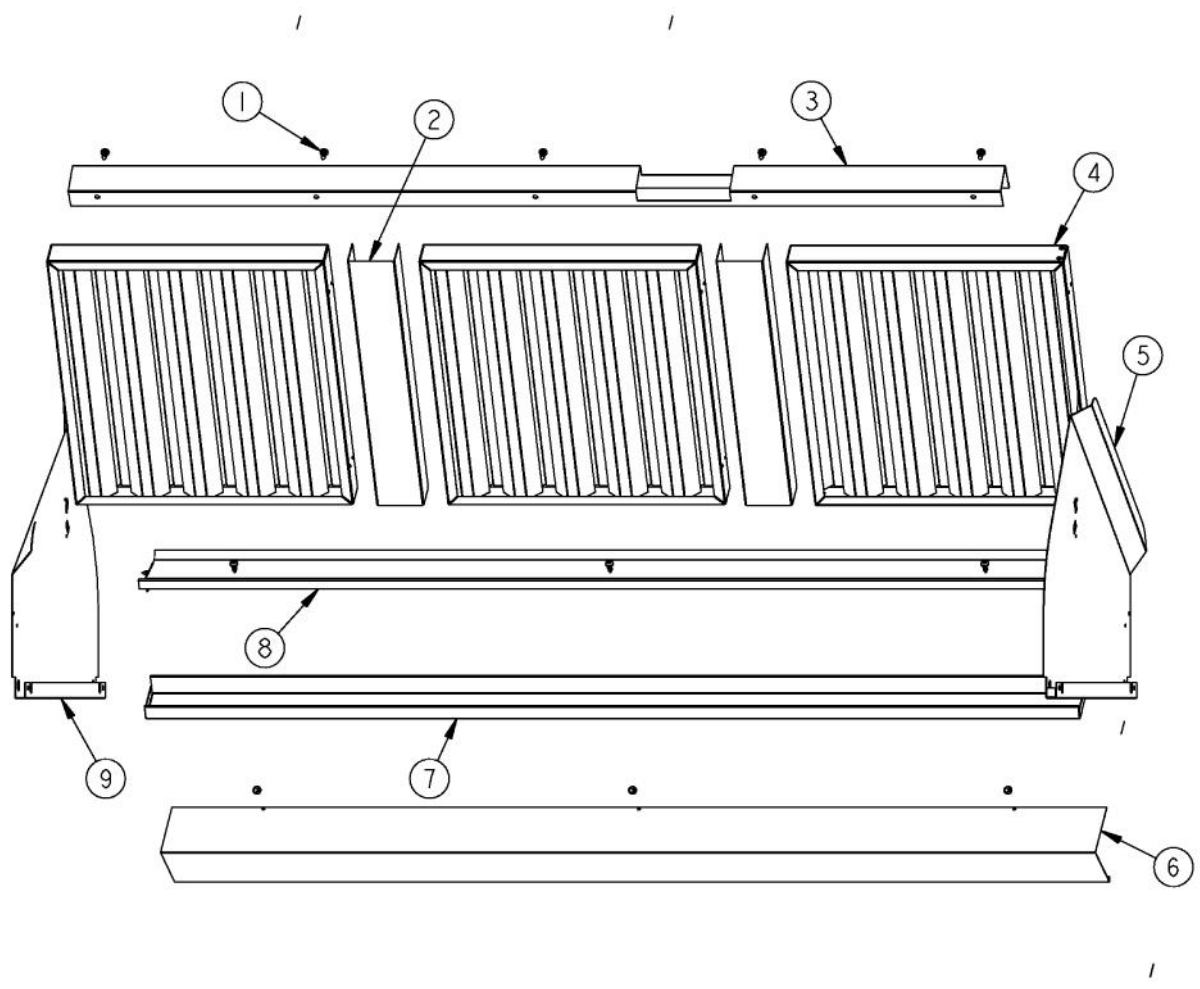

Ref #	Part Number	Qty.	Description
1	A20012433	1	HEAT LAMP SUPPORT (VWH60)
2	PE070214	2	DART CLIP
3	A20011083	1	LIGHT SUPPORT
4	013549-000	6	LIGHT SOCKET (125C LEADS)
5	PE070197	1	MALE SOCKET (3 PRONG)
6	PE070196	1	FEMALE SOCKET (2 PRONG)
7	B20010217	1	CONTROL PANEL FORMED (VWH6048)
8	G31012427	2	HEAT LAMP COWLING ASSY
9	A20010250	1	BOTTOM LIGHT SUPPORT BRACKET - LH
10	A20016144	1	HEAT LAMP LIGHT BRACKET - RH
11	PD030059	2	TINNERMAN CLIP
12	PE040134	1	CONTROL PANEL PLATE
13	PE050048	2	FAN/LIGHT SWITCH (HOODS) EP0M11J
14	PA010071	2	LIGHT/MOTOR CONTROLLER KNOB
15	PE050050	2	HEAT LAMP SWITCH (A111B1100000)
16	PE050034	4	HALOGEN BULB 50W
17	PC040010	18	POP RIVET
18	A20010249	1	LIGHT SUPPORT BRACKET - RH
19	A20016145	1	LIGHT SUPPORT BRACKET - RH
20	PE050156	1	PRO BLOWER CONTROL
21	PD020010	1	10 X 3/8 GREEN GROUNDING SCREW
22	PE050141	1	PRO LIGHT CONTROL
23	B2003837	1	HEAT SENSOR BRKT
24	PD020087	28	10 X 1/2 PAN PH. TEK ZINC
25	A2103810	1	THERMODISC BRACKET
26	PJ030014	1	HEAT SENSOR (N.O.) 160 DEG.
NI	PE070380	1	WIRE HARNESS
NI	PD020002	20	10 X 1/2 PH.TR.HD.SMS.

Ref #	Part Number	Qty.	Description
1	PD020087	11	10 X 1/2 PAN PH. TEK ZINC
2	B2003945	2	FILTER SPACER 60 3.179 X 14
3	B20012466	1	FILTER SUPPORT BRACKET
4	G3104046	4	BAFFLE FILTER ASSY (18 HOODS) 13.375 X 14
5	B20012492	1	I/S SIDE - RH
6	B20011023	1	FILTER SUPPORT BOTTOM
7	B2003944	1	GREASE TROUGH (VWH6048/78)
8	B20011027	1	FILTER SUPPORT TOP
9	B20012493	1	I/S SIDE -LH