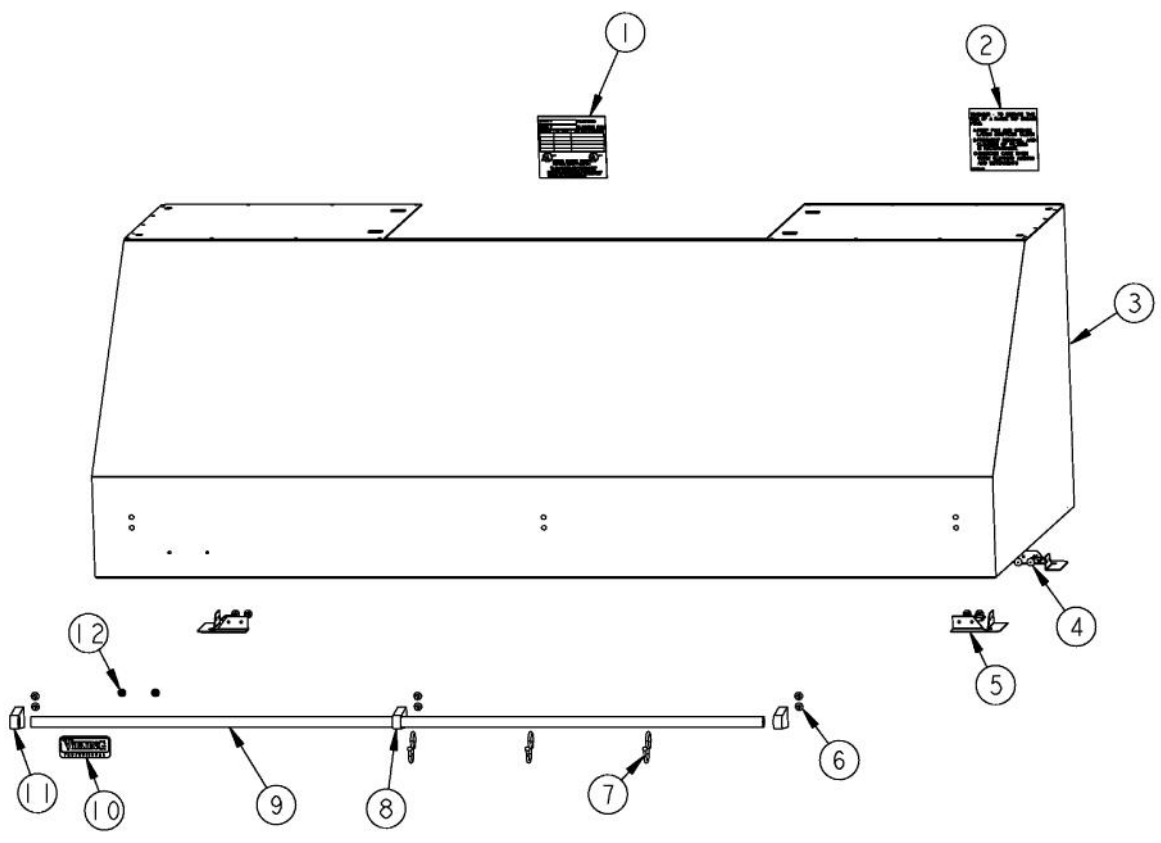

Ref #	Part Number	Qty.	Description
1	A20012433	1	HEAT LAMP SUPPORT (VWH60)
2	PE070214	2	DART CLIP
3	A20011083	1	LIGHT SUPPORT
4	013549-000	6	LIGHT SOCKET (125C LEADS)
5	PE070197	1	MALE SOCKET (3 PRONG)
6	PE070196	1	FEMALE SOCKET (2 PRONG)
7	B20010217	1	CONTROL PANEL FORMED (VWH6048)
8	G31012427	2	HEAT LAMP COWLING ASSY
9	A20010250	1	BOTTOM LIGHT SUPPORT BRACKET - LH
10	A20016144	1	HEAT LAMP LIGHT BRACKET - RH
11	PD030059	2	TINNERMAN CLIP
12	PE040134	1	CONTROL PANEL PLATE
13	PE050048	2	FAN/LIGHT SWITCH (HOODS) EP0M11J
14	PA010071	2	LIGHT/MOTOR CONTROLLER KNOB
15	PE050050	2	HEAT LAMP SWITCH (A111B1100000)
16	PE050034	4	HALOGEN BULB 50W
17	PC040010	18	POP RIVET
18	A20010249	1	LIGHT SUPPORT BRACKET - RH
19	A20016145	1	LIGHT SUPPORT BRACKET - RH
20	PE050156	1	PRO BLOWER CONTROL
21	PD020010	1	10 X 3/8 GREEN GROUNDING SCREW
22	PE050141	1	PRO LIGHT CONTROL
23	B2003837	1	HEAT SENSOR BRKT
24	PD020087	28	10 X 1/2 PAN PH. TEK ZINC
25	A2103810	1	THERMODISC BRACKET
26	PJ030014	1	HEAT SENSOR (N.O.) 160 DEG.
NI	PE070380	1	WIRE HARNESS
NI	PD020002	20	10 X 1/2 PH.TR.HD.SMS.

Ref #	Part Number	Qty.	Description
1	PD020087	11	10 X 1/2 PAN PH. TEK ZINC
2	B2003945	2	FILTER SPACER 60 3.179 X 14
3	B20012466	1	FILTER SUPPORT BRACKET
4	G3104046	4	BAFFLE FILTER ASSY (18 HOODS) 13.375 X 14
5	B20012492	1	I/S SIDE - RH
6	B20011023	1	FILTER SUPPORT BOTTOM
7	B2003944	1	GREASE TROUGH (VWH6048/78)
8	B20011027	1	FILTER SUPPORT TOP
9	B20012493	1	I/S SIDE -LH