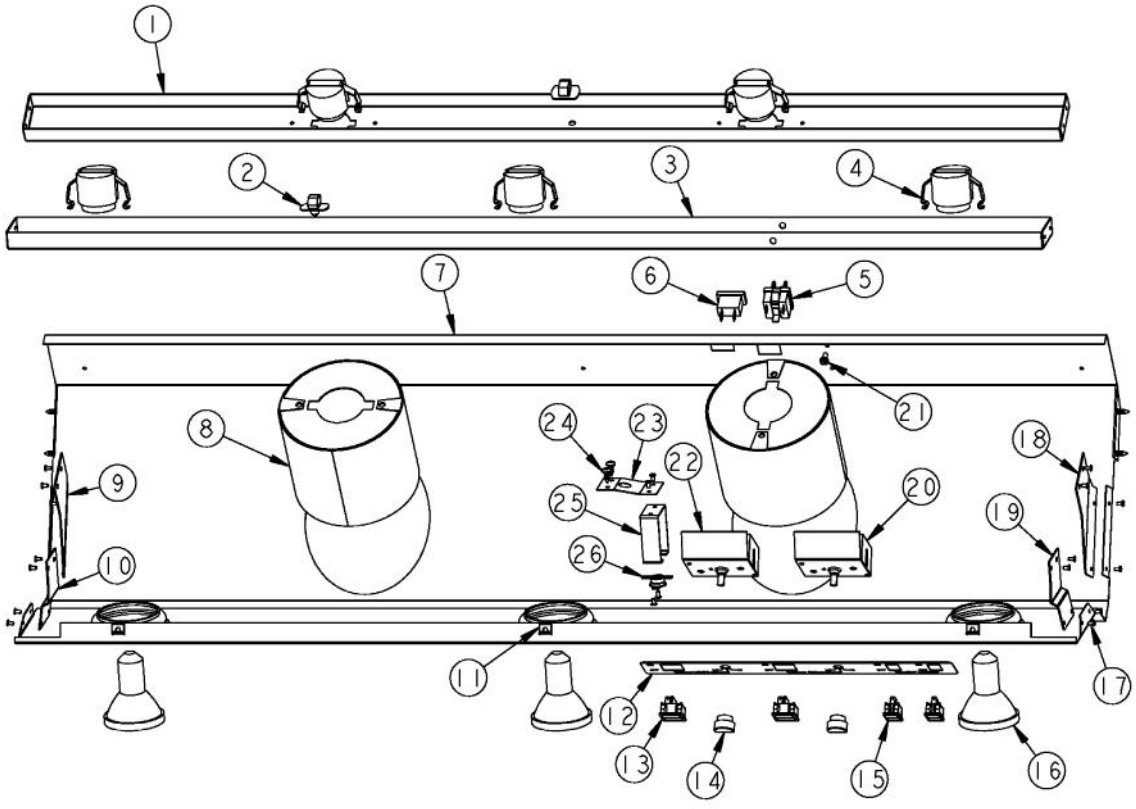

Ref #	Part Number	Qty.	Description
1	A20012433	1	HEAT LAMP SUPPORT (VWH60)
2	PE070214	2	DART CLIP
3	A20011083	1	LIGHT SUPPORT
4	013549-000	6	LIGHT SOCKET (125C LEADS)
5	PE070197	1	MALE SOCKET (3 PRONG)
6	PE070196	1	FEMALE SOCKET (2 PRONG)
7	B20010217	1	CONTROL PANEL FORMED (VWH6048)
8	G31012427	2	HEAT LAMP COWLING ASSY
9	A20010250	1	BOTTOM LIGHT SUPPORT BRACKET - LH
10	A20016144	1	HEAT LAMP LIGHT BRACKET - RH
11	PD030059	2	TINNERMAN CLIP
12	PE040134	1	CONTROL PANEL PLATE
13	PE050048	2	FAN/LIGHT SWITCH (HOODS) EP0M11J
14	PA010071	2	LIGHT/MOTOR CONTROLLER KNOB
15	PE050050	2	HEAT LAMP SWITCH (A111B1100000)
16	PE050034	4	HALOGEN BULB 50W
17	PC040010	18	POP RIVET
18	A20010249	1	LIGHT SUPPORT BRACKET - RH
19	A20016145	1	LIGHT SUPPORT BRACKET - RH
20	PE050156	1	PRO BLOWER CONTROL
21	PD020010	1	10 X 3/8 GREEN GROUNDING SCREW
22	PE050141	1	PRO LIGHT CONTROL
23	B2003837	1	HEAT SENSOR BRKT
24	PD020087	28	10 X 1/2 PAN PH. TEK ZINC
25	A2103810	1	THERMODISC BRACKET
26	PJ030014	1	HEAT SENSOR (N.O.) 160 DEG.
NI	PE070380	1	WIRE HARNESS
NI	PD020002	20	10 X 1/2 PH.TR.HD.SMS.

Ref #	Part Number	Qty.	Description
1	PE020058	1	RATING LABEL (ADHESIVE)
2	PF030337	1	HOOD WARNING LABEL
3	UNSERVICEABLE	1	OVEN CAVITY, ASM 36
4	PD020009	8	10 X 1 PH. HD. PAN HD. SMS
5	A2103817	4	CORNER BRACKET
6	PD010003	8	10-24 X 1/2 PH.TR.HD.SERD.M.S.
7	PE030076	6	CHROME S HOOKS REPL PV100012SS
7	PE030077	6	BR `S` HOOKS REPL PV100012BR
8	PE030052	1	SUPPORT TUBE, HOLE THROUGH
8	PE030053	1	MIDDLE RAIL SUPPORT - BR
9	PE030066	1	48 ACCESORY RAIL SS
9	PE030123	1	60 FRONT/REAR ACCESS RAILSSSX
10	PE010142	1	3 LOGO XBKXXCHROME
10	PE010143	1	3 LOGO BK/BR
10	PE010144	1	3 LOGO XWHXCHROME
10	PE010145	1	LOGO - WH / BR
11	PE030054	2	END CAP - SS
11	PE030055	2	END CAP - BR
12	PD030006	2	CAPPED WASHER PAL NUT
NI	019561-000	1	ENCLOSED JUNCTION BOX
NI	PE070204	1	HEYCO STRAIN RELIEF - 7-P2
NI	PE070205	1	3 PRONG FEMALE SUPPLY CORD