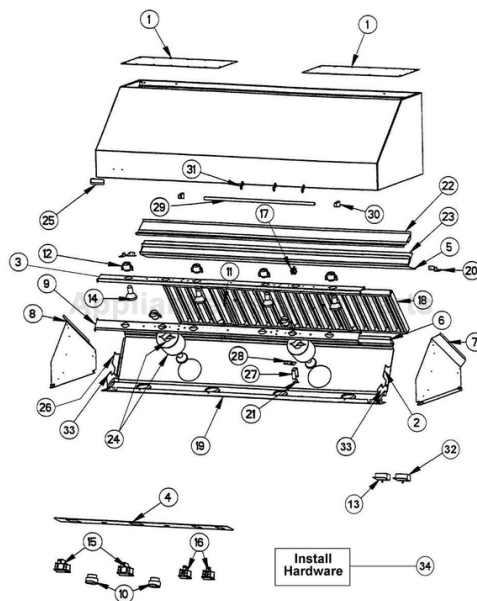

Page 1 of 5

[Find Your VIKING Range Hoods Parts - Select From 411 Models](#)

----- Manual continues below -----