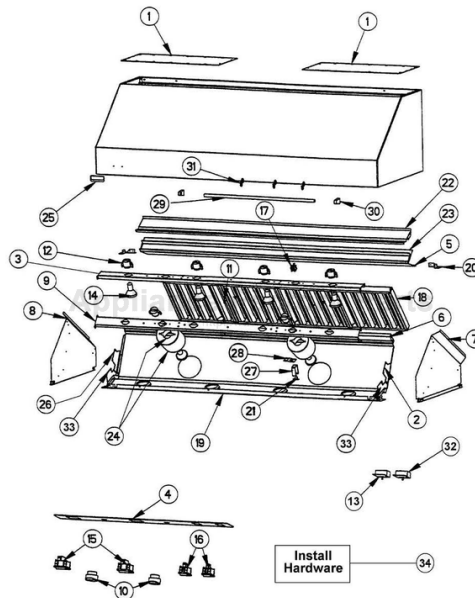

Page 1 of 5

[Find Your VIKING Range Hoods Parts - Select From 411 Models](#)

----- Manual continues below -----