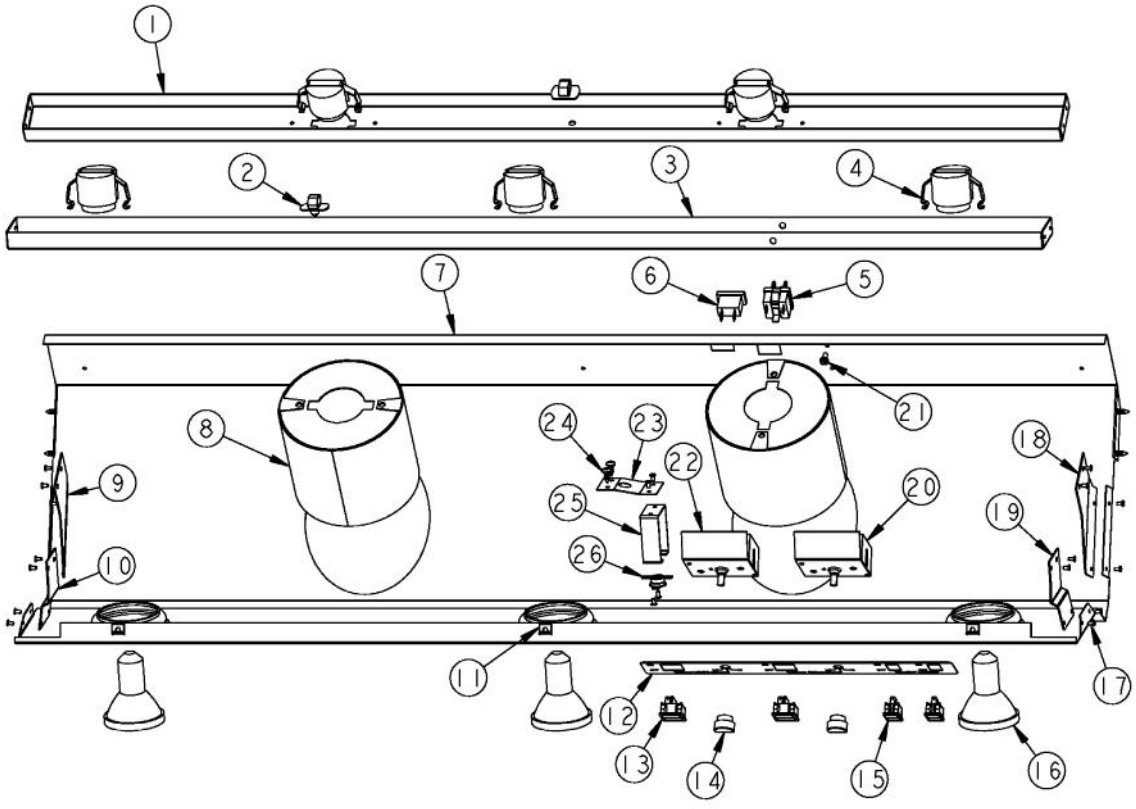

----- Manual continues below -----

Ref #	Part Number	Qty.	Description
1	A20012434	1	HEAT LAMP SUPPORT (VWH66)
2	PE070214	2	DART CLIP
3	A20011004	1	BOTTOM LIGHT SUPT (VWH/VBCV/VCWH48)
4	013549-000	5	LIGHT SOCKET (125C LEADS)
5	PE070197	1	MALE SOCKET (3 PRONG)
6	PE070196	1	FEMALE SOCKET (2 PRONG)
7	B20010211	1	CONTROL PANEL W/GRAPHICS
8	G31012427	2	HEAT LAMP COWLING ASSY
9	A20016143	1	HEAT LAMP LIGHT BRACKET - LH
10	A20016147	1	LIGHT SUPPORT BRACKET - LH
11	PD030059	3	TINNERMAN CLIP
12	PE040134	1	CONTROL PANEL PLATE
13	PE050048	2	FAN/LIGHT SWITCH (HOODS) EP0M11J
14	PA010071	2	LIGHT/MOTOR CONTROLLER KNOB
15	PE050050	2	HEAT LAMP SWITCH (A111B1100000)
16	PE050034	4	HALOGEN BULB 50W
17	PC040010	18	POP RIVET
18	A20016144	1	HEAT LAMP LIGHT BRACKET - RH
19	A20016148	1	LIGHT SUPT BRKT BTM (VWH)
20	PE050156	1	PRO BLOWER CONTROL
21	PD020010	1	10 X 3/8 GREEN GROUNDING SCREW
22	PE050141	1	PRO LIGHT CONTROL
23	B2003837	1	HEAT SENSOR BRKT
24	PD020087	2	10 X 1/2 PAN PH. TEK ZINC
25	A2103810	1	THERMODISC BRACKET
26	PJ030014	1	HEAT SENSOR (N.O.) 160 DEG.

Ref #	Part Number	Qty.	Description
1	PD020087	11	10 X 1/2 PAN PH. TEK ZINC
2	B2003954	2	FILTER SPACER 66 4.554 X 14
3	B20012467	1	FILTER SUPPORT BRACKET
4	G3104046	4	BAFFLE FILTER ASSY (18 HOODS) 13.375 X 14
5	B20012488	1	I/S SIDE - RH
6	B20011024	1	FILTER SUPPORT BOTTOM
7	B2003963	1	GREASE TROUGH (VWH6648/78)
8	B20011028	1	FILTER SUPPORT TOP
9	B20012489	1	I/S SIDE - LH