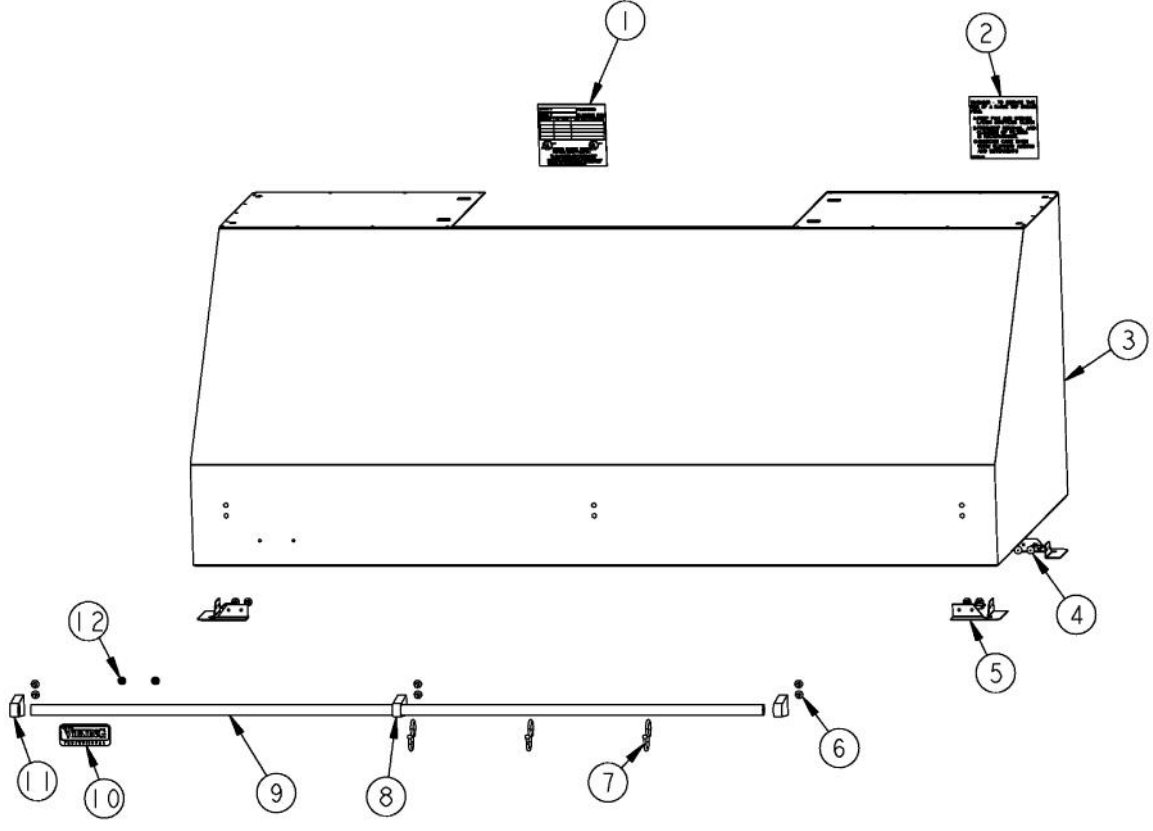

----- Manual continues below -----

Ref #	Part Number	Qty.	Description
1	A20012434	1	HEAT LAMP SUPPORT (VWH66)
2	PE070214	2	DART CLIP
3	A20011004	1	BOTTOM LIGHT SUPT (VWH/VBCV/VCWH48)
4	013549-000	5	LIGHT SOCKET (125C LEADS)
5	PE070197	1	MALE SOCKET (3 PRONG)
6	PE070196	1	FEMALE SOCKET (2 PRONG)
7	B20010211	1	CONTROL PANEL W/GRAPHICS
8	G31012427	2	HEAT LAMP COWLING ASSY
9	A20016143	1	HEAT LAMP LIGHT BRACKET - LH
10	A20016147	1	LIGHT SUPPORT BRACKET - LH
11	PD030059	3	TINNERMAN CLIP
12	PE040134	1	CONTROL PANEL PLATE
13	PE050048	2	FAN/LIGHT SWITCH (HOODS) EP0M11J
14	PA010071	2	LIGHT/MOTOR CONTROLLER KNOB
15	PE050050	2	HEAT LAMP SWITCH (A111B1100000)
16	PE050034	4	HALOGEN BULB 50W
17	PC040010	18	POP RIVET
18	A20016144	1	HEAT LAMP LIGHT BRACKET - RH
19	A20016148	1	LIGHT SUPT BRKT BTM (VWH)
20	PE050156	1	PRO BLOWER CONTROL
21	PD020010	1	10 X 3/8 GREEN GROUNDING SCREW
22	PE050141	1	PRO LIGHT CONTROL
23	B2003837	1	HEAT SENSOR BRKT
24	PD020087	2	10 X 1/2 PAN PH. TEK ZINC
25	A2103810	1	THERMODISC BRACKET
26	PJ030014	1	HEAT SENSOR (N.O.) 160 DEG.

Ref #	Part Number	Qty.	Description
1	PD020087	11	10 X 1/2 PAN PH. TEK ZINC
2	B2003954	2	FILTER SPACER 66 4.554 X 14
3	B20012467	1	FILTER SUPPORT BRACKET
4	G3104046	4	BAFFLE FILTER ASSY (18 HOODS) 13.375 X 14
5	B20012488	1	I/S SIDE - RH
6	B20011024	1	FILTER SUPPORT BOTTOM
7	B2003963	1	GREASE TROUGH (VWH6648/78)
8	B20011028	1	FILTER SUPPORT TOP
9	B20012489	1	I/S SIDE - LH