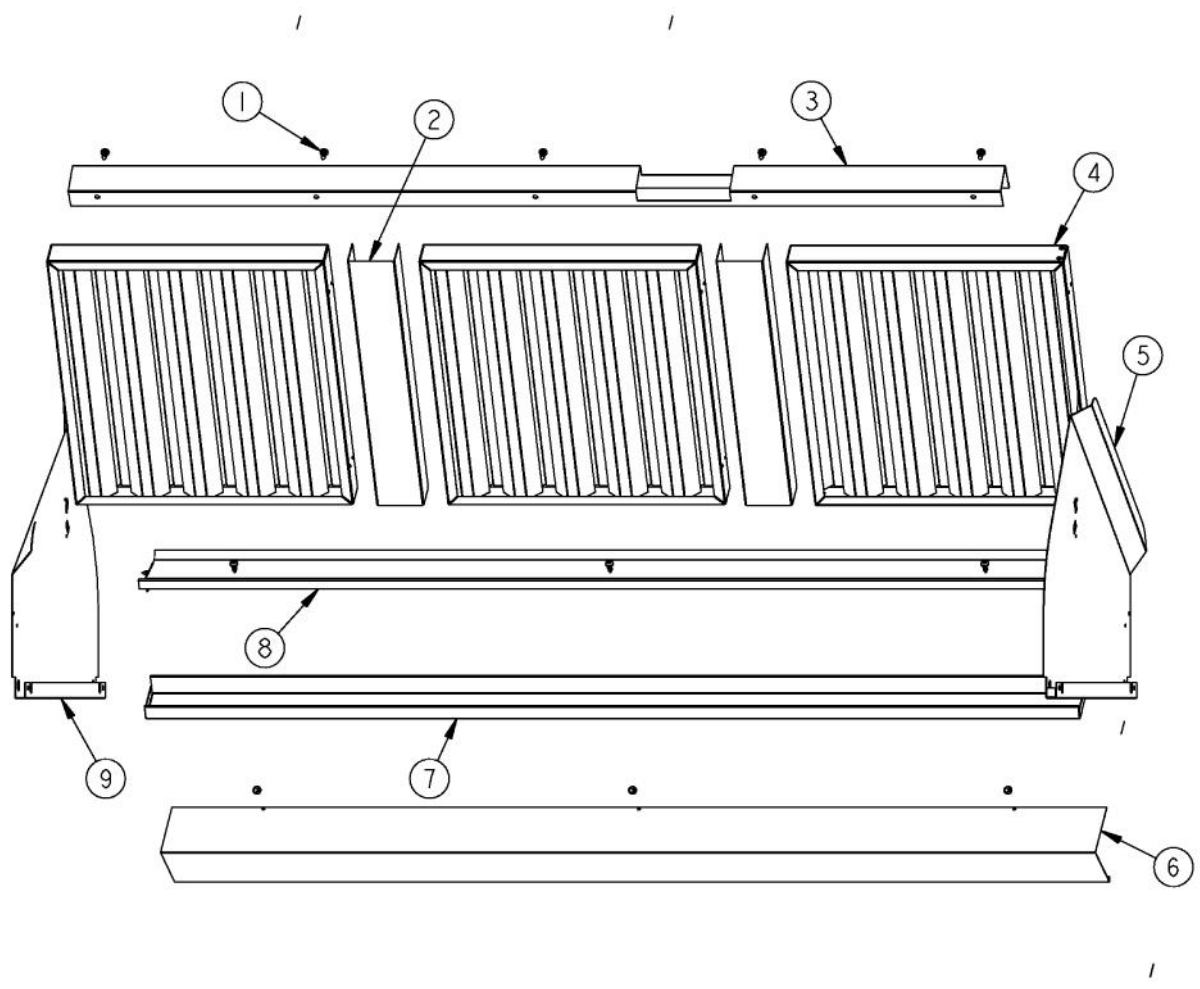

----- Manual continues below -----

Ref #	Part Number	Qty.	Description
1	A20012434	1	HEAT LAMP SUPPORT (VWH66)
2	PE070214	2	DART CLIP
3	A20011004	1	BOTTOM LIGHT SUPT (VWH/VBCV/VCWH48)
4	013549-000	5	LIGHT SOCKET (125C LEADS)
5	PE070197	1	MALE SOCKET (3 PRONG)
6	PE070196	1	FEMALE SOCKET (2 PRONG)
7	B20010211	1	CONTROL PANEL W/GRAPHICS
8	G31012427	2	HEAT LAMP COWLING ASSY
9	A20016143	1	HEAT LAMP LIGHT BRACKET - LH
10	A20016147	1	LIGHT SUPPORT BRACKET - LH
11	PD030059	3	TINNERMAN CLIP
12	PE040134	1	CONTROL PANEL PLATE
13	PE050048	2	FAN/LIGHT SWITCH (HOODS) EP0M11J
14	PA010071	2	LIGHT/MOTOR CONTROLLER KNOB
15	PE050050	2	HEAT LAMP SWITCH (A111B1100000)
16	PE050034	4	HALOGEN BULB 50W
17	PC040010	18	POP RIVET
18	A20016144	1	HEAT LAMP LIGHT BRACKET - RH
19	A20016148	1	LIGHT SUPT BRKT BTM (VWH)
20	PE050156	1	PRO BLOWER CONTROL
21	PD020010	1	10 X 3/8 GREEN GROUNDING SCREW
22	PE050141	1	PRO LIGHT CONTROL
23	B2003837	1	HEAT SENSOR BRKT
24	PD020087	2	10 X 1/2 PAN PH. TEK ZINC
25	A2103810	1	THERMODISC BRACKET
26	PJ030014	1	HEAT SENSOR (N.O.) 160 DEG.

Ref #	Part Number	Qty.	Description
1	PD020087	11	10 X 1/2 PAN PH. TEK ZINC
2	B2003954	2	FILTER SPACER 66 4.554 X 14
3	B20012467	1	FILTER SUPPORT BRACKET
4	G3104046	4	BAFFLE FILTER ASSY (18 HOODS) 13.375 X 14
5	B20012488	1	I/S SIDE - RH
6	B20011024	1	FILTER SUPPORT BOTTOM
7	B2003963	1	GREASE TROUGH (VWH6648/78)
8	B20011028	1	FILTER SUPPORT TOP
9	B20012489	1	I/S SIDE - LH

Ref #	Part Number	Qty.	Description
1	PE070380	1	WIRE HARNESS

Ref #	Part Number	Qty.	Description
-------	-------------	------	-------------
