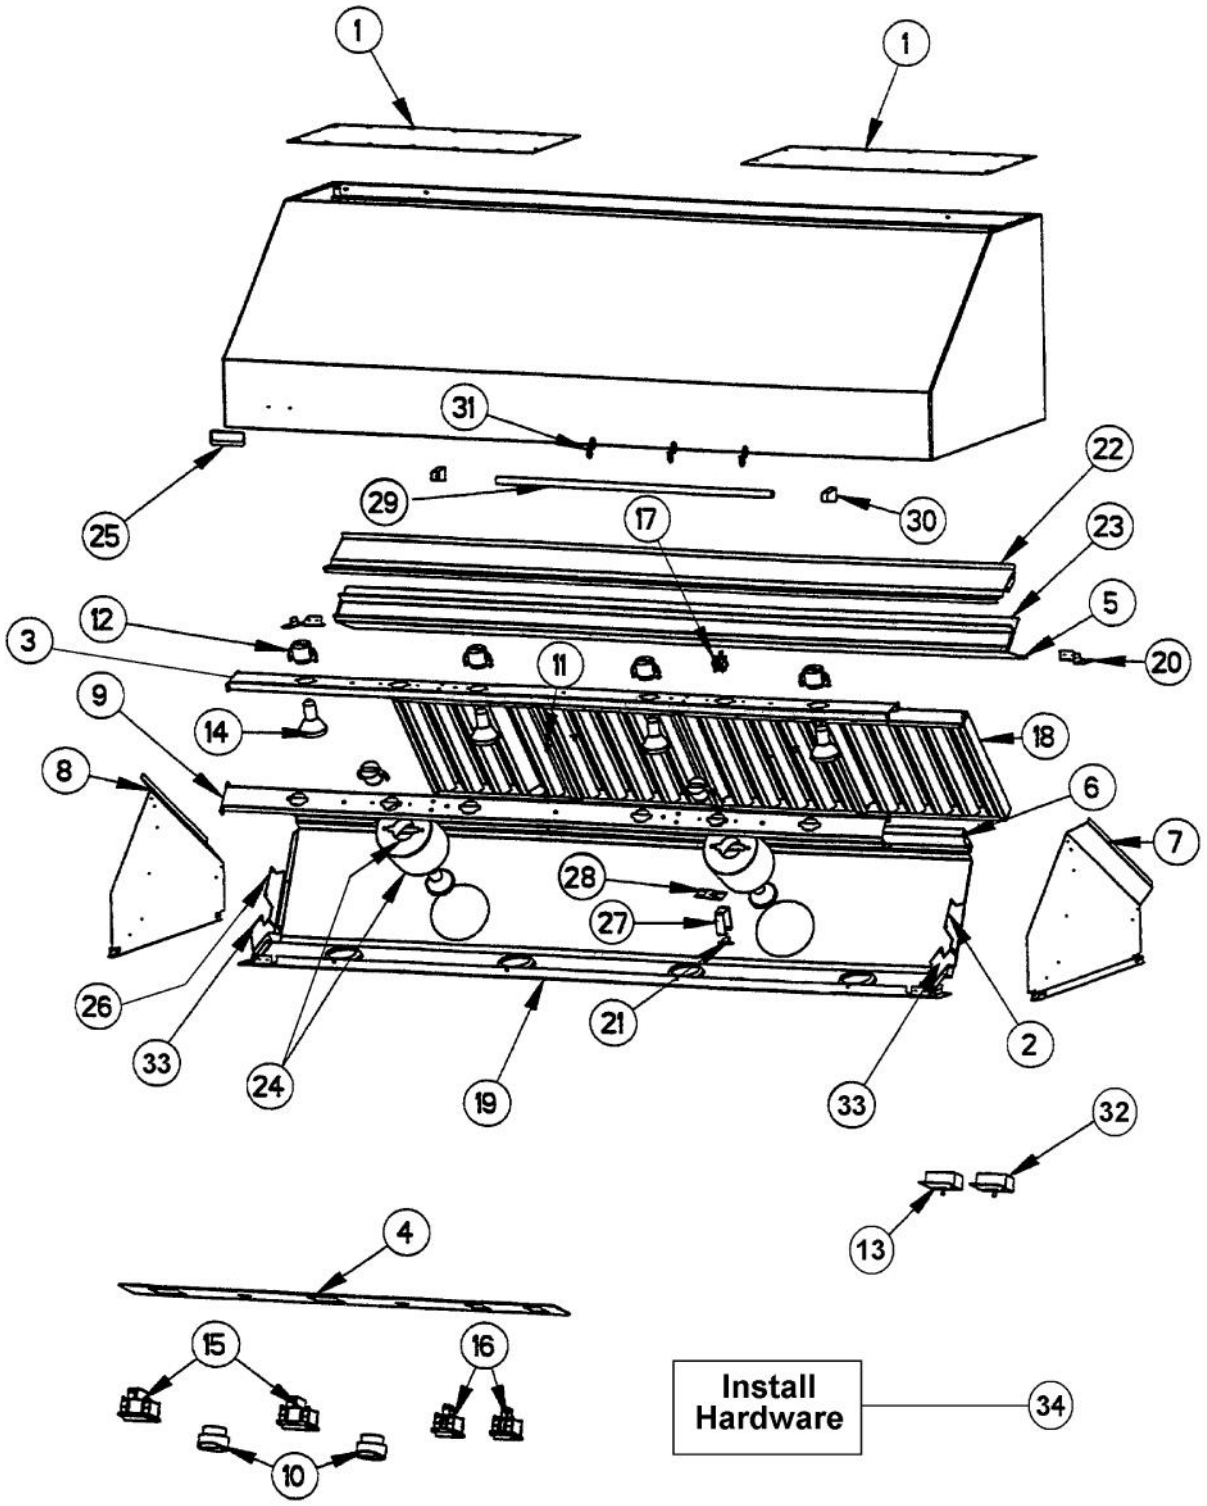

[Find Your VIKING Range Hoods Parts - Select From 411 Models](#)

----- Manual continues below -----

Ref #	Part Number	Qty.	Description
1	G30013931		HOOD TOP ASSY (VWH6648/78)
2	A20010249		LIGHT SUPPORT BRACKET - RH
3	A20011084		BOTTOM LIGHT SUPT (VWH/VBCV/VCWH66)
4	PE040134		CONTROL PANEL PLATE
5	B2004044		HOOD FILTER SUPT BTM (VWH6648/6678)
5	B20011024		FILTER SUPPORT BOTTOM
6	B2003960		CTRL PAN TOP (VWH6648)
7	B2003989		HOOD I/S SIDE LH (27 DEEP)
7	B20012493		I/S SIDE -LH
8	B2003988		HOOD I/S SIDE RH (27 DEEP)
8	B20012492		I/S SIDE - RH
9	A20012434		HEAT LAMP SUPPORT (VWH66)
10	PA010071		LIGHT/MOTOR CONTROLLER KNOB
11	PD010037		NO.10-24 WELD STUD (PART OF ITEM NO. 1)
12	PE050032		LIGHT SOCKET, (571V)
13	PE050141		PRO LIGHT CONTROL
14	PE050034		HALOGEN BULB 50W
15	PE050048		FAN/LIGHT SWITCH (HOODS) EP0M11J
16	PE050050		HEAT LAMP SWITCH (A111B1100000)
17	PE070197		MALE SOCKET (3 PRONG)
NI	PE070196		FEMALE SOCKET (2 PRONG)
18	G3104046		BAFFLE FILTER ASSY (18 HOODS) 13.375 X 14
19	B2004012		HOOD BACK (VWH4878)
19	B20010218		CONTROL PANEL FORMED (VWH6678)
20	A2003817		CORNER BRACKET
21	PJ030014		HEAT SENSOR (N.O.) 160 DEG.
22	B2004045		HOOD FILTER SUPT TOP (VWH6648/6678)
23	B2003963		GREASE TROUGH (VWH6648/78)
24	G31012427		HEAT LAMP COWLING ASSY
NI	PD020004		10X3/8PH.HD.TYPE 25 REPL PD040125
NI	PC040010		POP RIVET
NI	PD020010		10 X 3/8 GREEN GROUNDING SCREW
NI	PD030044		10-24 KEPS NUT SS
NI	PD020009		10 X 1 PH. HD. PAN HD. SMS
NI	B2003954		FILTER SPACER 66 4.554 X 14
NI	PD030059		TINNERMAN CLIP
25	PE010142		3 LOGO XBKXXCHROME
25	PE010143		3 LOGO BK/BR
25	PE010144		3 LOGO XWHXCHROME
25	PE010145		LOGO - WH / BR
NI	PD030006		CAPPED WASHER PAL NUT
26	A20010250		BOTTOM LIGHT SUPPORT BRACKET - LH
27	A2003810		THERMODISC BRACKET
28	B2003837		HEAT SENSOR BRKT
29	PE030068		66 BRASS ACCESSORY RAIL
29	PE030069		66 CHROME ACCESSORY RAIL
NI	PE030052		SUPPORT TUBE, HOLE THROUGH
NI	PE030053		MIDDLE RAIL SUPPORT - BR
30	PE030054		END CAP - SS
30	PE030055		END CAP - BR
31	PE030076		CHROME S HOOKS REPL PV100012SS
31	PE030077		BR `S` HOOKS REPL PV100012BR
NI	PE070380		WIRE HARNESS
32	PE050156		PRO BLOWER CONTROL
33	A20011005		BOTTOM LIGHT SUPT BRKT (VWH/VBCV/VCWH)
34	PD030010		NO.10-24 KEPS NUT
NI	PD020009		INSTALLATION HARDWARE - QTY. 4 10 X 1 PH. HD. PAN HD. SMS INSTALLATION HARDWARE - QTY. 6