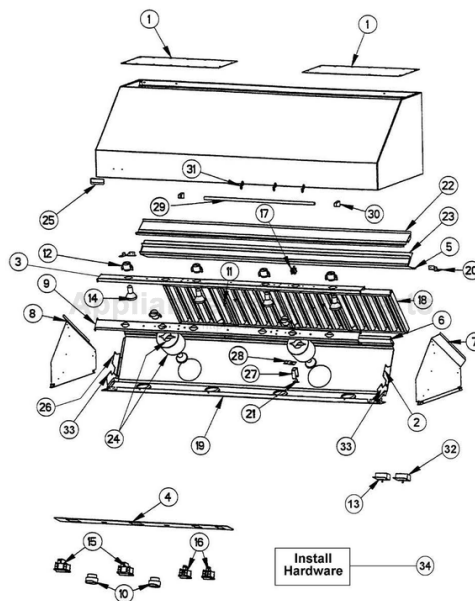

Page 1 of 5

[Find Your VIKING Range Hoods Parts - Select From 411 Models](#)

----- Manual continues below -----