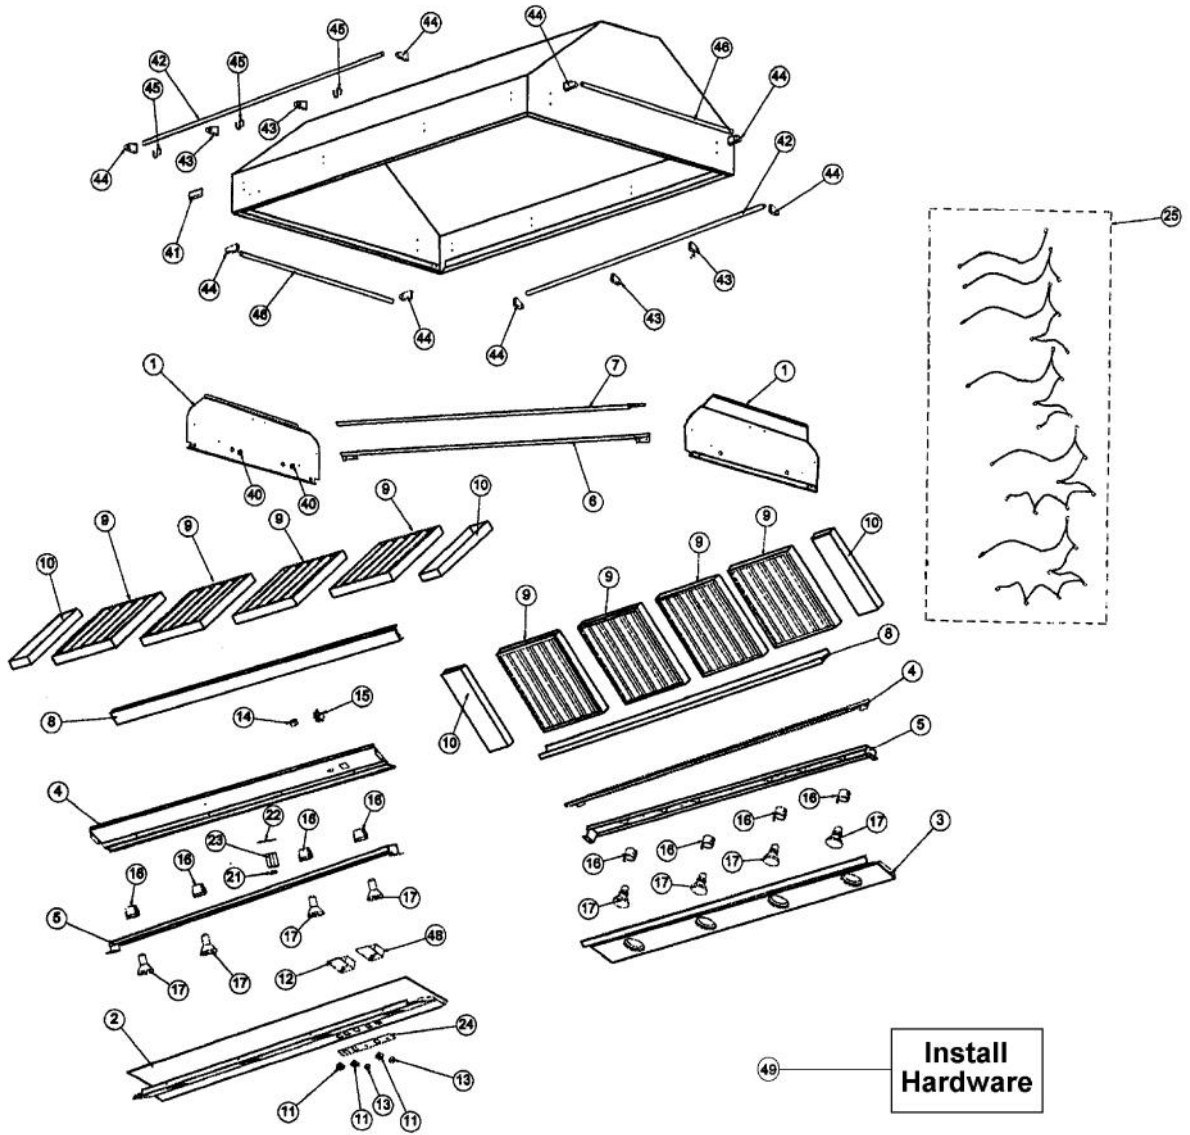

----- Manual continues below -----

Ref #	Part Number	Qty.	Description
1	B2004061		HOOD I/S SIDE RH/LH(VIH36/42/54/66)
2	B2004085		CTRL PAN FRONT (VIH6608)
3	B2004082		CTRL PAN REAR (VIH6608)
4	B2004087		CTRL PAN TOP (VIH6608)
5	A2004098		LIGHT SUPT (VIH66)
6	B2004088		HOOD FILTER SUPT BTM (VIH6608)
7	B2004090		HOOD FILTER SUPT TOP (VIH6608)
8	B2003963		GREASE TROUGH (VWH6648/78)
9	G3103955		FILTER ASSEMBLY 13.375 X 7
10	B2003934		FILTER SPACER (VIH66) 4.574 X 7
11	PE050048		FAN/LIGHT SWITCH (HOODS) EP0M11J
12	PE050141		PRO LIGHT CONTROL
13	PA010071		LIGHT/MOTOR CONTROLLER KNOB
14	PE070196		FEMALE SOCKET (2 PRONG)
15	PE070197		MALE SOCKET (3 PRONG)
16	PE050032		LIGHT SOCKET, (571V)
17	PE050034		HALOGEN BULB 50W
18	N/A		HEAT SHIELD - MUST ORDER ITEM NO. 11
19	N/A		HEAT SHIELD - MUST ORDER ITEM NO. 11
20	N/A		HEAT SHIELD - MUST ORDER ITEM NO. 11
21	PJ030014		HEAT SENSOR (N.O.) 160 DEG.
22	B2003837		HEAT SENSOR BRKT
23	A2103810		THERMODISC BRACKET
24	PE040132		CONTROL PANEL W/ GRAPHICS
25	PE070383		VIH66 WIRE HARNESS
26	Order No.25		THERMODISC HARNESS
27	Order No.25		THERMODISC HARNESS
28	Order No.25		THERMODISC HARNESS
29	Order No.25		THERMODISC HARNESS
30	Order No.25		THERMODISC HARNESS
31	Order No.25		THERMODISC HARNESS
32	PC040010		POP RIVET
33	PD020010		10 X 3/8 GREEN GROUNDING SCREW
34	PD010037		NO.10-24 WELD STUD
35	PD030006		CAPPED WASHER PAL NUT
36	PD020009		10 X 1 PH. HD. PAN HD. SMS
37	PD020087		10 X 1/2 PAN PH. TEK ZINC
38	PD030010		NO.10-24 KEPS NUT
39	PD030059		TINNERMAN CLIP
40	PD040005		SNAP BUSHING - 7/8
41	PE010142		3 LOGO XBKXXCHROME
	PE010144		3 LOGO XWHXCHROME
	PE010143		3 LOGO BK/BR
	PE010145		LOGO - WH / BR
	PE010151		3 ULTRALINE PROF. LOGOXBKXCHROME
	PE010153		3 ULTRALINE PROF. LOGOXWHXCHROME
	PE010152		3 ULTRALINE PROF. LOGOXBKXBRX
	PE010154		3 ULTRALINE PROF. LOGOXWHXXBRX
42	PE030069		66 CHROME ACCESSORY RAIL
	PE030068		66 BRASS ACCESSORY RAIL
43	PE030052		SUPPORT TUBE, HOLE THROUGH
	PE030053		MIDDLE RAIL SUPPORT - BR
44	PE030054		END CAP - SS
	PE030055		END CAP - BR
45	PE030076		CHROME S HOOKS REPL PV100012SS
	PE030077		BR `S` HOOKS REPL PV100012BR
46	F0003878		ISLAND HOOD XSSX SIDE RAIL - CUT TO
	F0003877		SIDE RAIL - BRASS
47	PD010003		10-24 X 1/2 PH.TR.HD.SERD.M.S.
48	PE050156		PRO BLOWER CONTROL