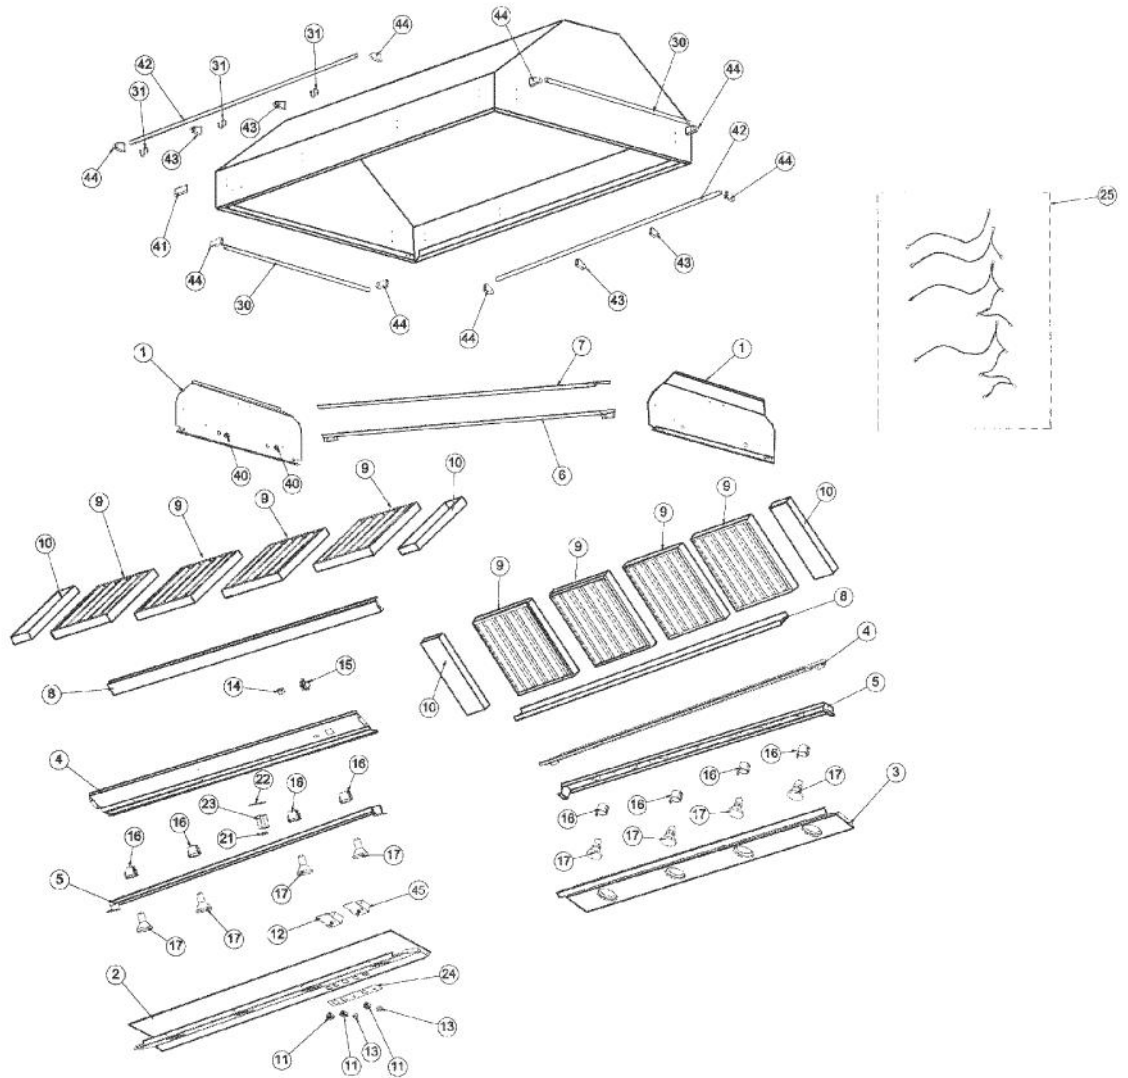

# VIKING VIH36081 Owner's Manual

[Shop genuine replacement parts for VIKING VIH36081](#)

[Find Your VIKING Range Hoods Parts - Select From 411 Models](#)

----- Manual continues below -----

| Ref # | Part Number | Qty. | Description                          |
|-------|-------------|------|--------------------------------------|
| 1     | B2004061    | 1    | HOOD I/S SIDE RH/LH(VIH36/42/54/66)  |
| 2     | B2004051    | 1    | CTRL PAN FRONT (VIH3608)             |
| 3     | B2004048    | 1    | CTRL PAN REAR (VIH3608)              |
| 4     | B2004053    | 1    | CTRL PAN TOP (VIH3608)               |
| 5     | A2004095    | 2    | LIGHT SUPT (VIH36)                   |
| 6     | B2004054    | 1    | HOOD FILTER SUPT BTM (VIH3608)       |
| 7     | B2004056    | 1    | HOOD FILTER SUPT TOP (VIH3608)       |
| 8     | B2003868    | 2    | GREASE TROUGH (VWH3648/78/VIH36)     |
| 9     | G3103955    | 4    | FILTER ASSEMBLY 13.375 X 7           |
| 10    | B2004083    | 2    | FILTER SPACER (VIH36/42) 5.895 X 7   |
| 11    | PE050048    | 2    | FAN/LIGHT SWITCH (HOODS) EP0M11J     |
| 12    | PE050141    | 1    | PRO LIGHT CONTROL                    |
| 13    | PA010071    | 2    | LIGHT/MOTOR CONTROLLER KNOB          |
| 14    | PE070196    | 1    | FEMALE SOCKET (2 PRONG)              |
| 15    | PE070197    | 1    | MALE SOCKET (3 PRONG)                |
| 16    | 013549-000  | 4    | LIGHT SOCKET (125C LEADS)            |
| 17    | PE050034    | 4    | HALOGEN BULB 50W                     |
| 21    | PJ030014    | 1    | HEAT SENSOR (N.O.) 160 DEG.          |
| 22    | B2003837    | 1    | HEAT SENSOR BRKT                     |
| 23    | A2103810    | 1    | THERMODISC BRACKET                   |
| 24    | PE040131    | 1    | CTRL PNL GRPH REPL (30/3610 36/4208) |
| 25    | PE070381    | 1    | VIH36/42 WIRE HARNESS                |
| 31    | PE030077    | 8    | BR `S` HOOKS REPL PV100012BR         |
| 31    | PE030076    | 8    | CHROME S HOOKS REPL PV100012SS       |
| 32    | PC040010    | 26   | POP RIVET                            |
| 36    | PD020009    | 8    | 10 X 1 PH. HD. PAN HD. SMS           |
| 37    | PD020087    | 58   | 10 X 1/2 PAN PH. TEK ZINC            |
| 38    | PD030010    | 4    | NO.10-24 KEPS NUT                    |
| 39    | PD030059    | 4    | TINNERMAN CLIP                       |
| 40    | PD040005    | 2    | SNAP BUSHING - 7/8                   |
| 41    | PE010142    | 1    | 3 LOGO XBKXXCHROME                   |
| 41    | PE010144    | 1    | 3 LOGO XWHXCHROME                    |
| 41    | PE010143    | 1    | 3 LOGO BK/BR                         |
| 41    | PE010145    | 1    | LOGO - WH / BR                       |
| 42    | PE030058    | 2    | 36 ACCESSORY RAIL SS                 |
| 42    | PE030059    | 2    | 36 BRASS ACCESSORY RAIL              |
| 43    | PE030052    | 4    | SUPPORT TUBE, HOLE THROUGH           |
| 43    | PE030053    | 4    | MIDDLE RAIL SUPPORT - BR             |
| 44    | PE030054    | 8    | END CAP - SS                         |
| 44    | PE030055    | 8    | END CAP - BR                         |
| 45    | PE050156    | 1    | PRO BLOWER CONTROL                   |
| NI    | PD010003    | 20   | 10-24 X 1/2 PH.TR.HD.SERD.M.S.       |
| NI    | PD020009    | 8    | 10 X 1 PH. HD. PAN HD. SMS           |
| NI    | PD030010    | 4    | NO.10-24 KEPS NUT                    |
| NI    | PD020010    | 1    | 10 X 3/8 GREEN GROUNDING SCREW       |
| NI    | 019561-000  | 1    | ENCLOSED JUNCTION BOX                |
| NI    | PE070204    | 1    | HEYCO STRAIN RELIEF - 7-P2           |
| NI    | PE070205    | 1    | 3 PRONG FEMALE SUPPLY CORD           |