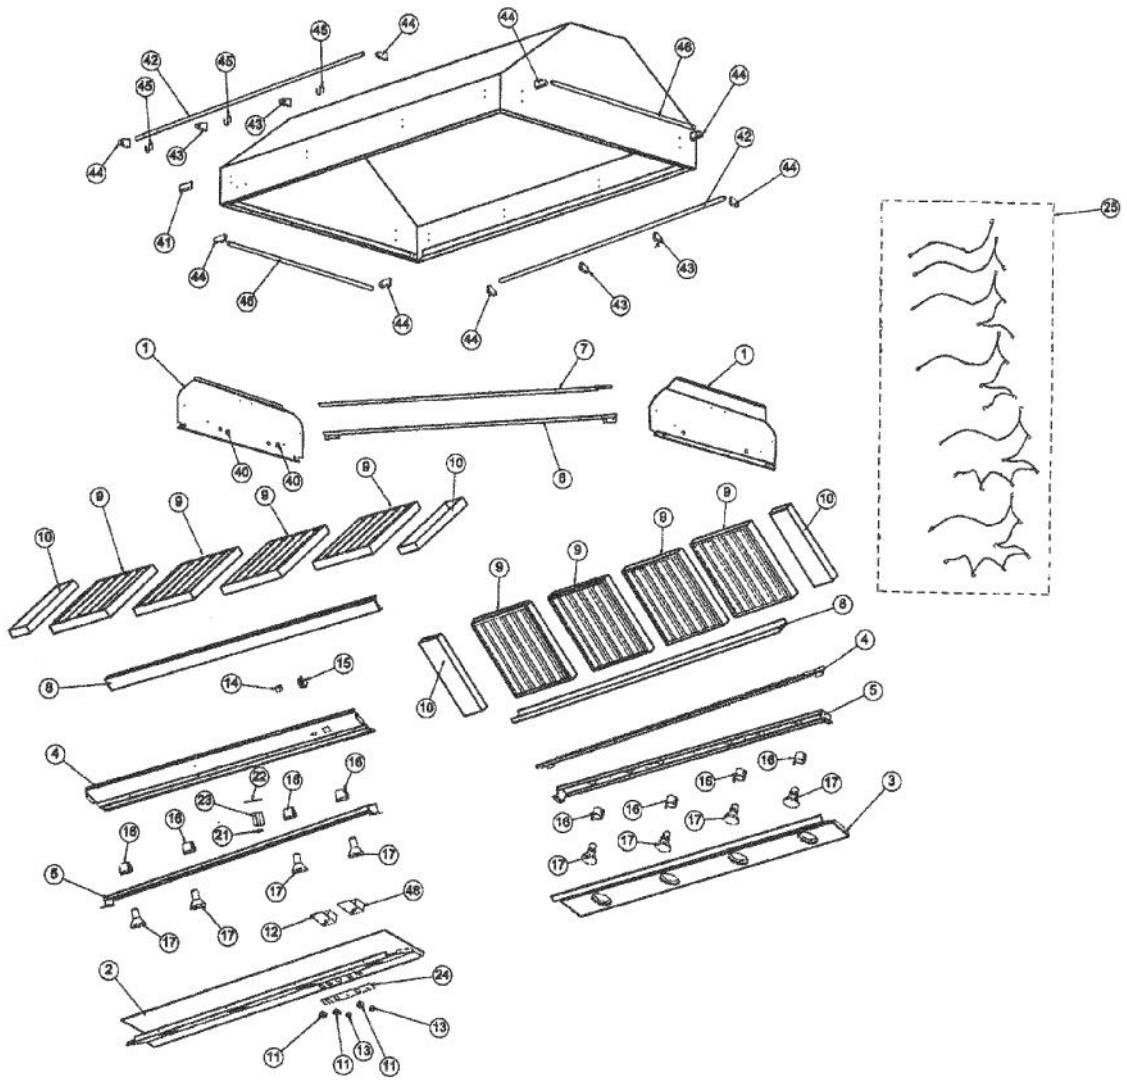

----- Manual continues below -----

Ref #	Part Number	Qty.	Description
1	B2004061	1	HOOD I/S SIDE RH/LH(VIH36/42/54/66)
2	B2004076	1	CTRL PAN FRONT (VIH5408)
3	B2004073	1	CTRL PAN REAR (VIH5408)
4	B2004078	1	CTRL PAN TOP (VIH5408)
5	A2004097	2	LIGHT SUPT (VIH54)
6	B2004079	1	HOOD FILTER SUPT BTM (VIH5408)
7	B2004081	1	HOOD FILTER SUPT TOP (VIH5408)
8	B2003925	2	GREASE TROUGH (VWH5448/78/VIH54)
9	G3103955	6	FILTER ASSEMBLY 13.375 X 7
10	B2004099	4	FILTER SPACER (VIH54) 5.261 X 7
11	PE050048	3	FAN/LIGHT SWITCH (HOODS) EP0M11J
12	PE050170	1	LIGHT CONTROL (VIH54/66 DCH30/36 VCIH54/66)
13	PA010071	2	LIGHT/MOTOR CONTROLLER KNOB
14	PE070196	1	FEMALE SOCKET (2 PRONG)
15	PE070197	1	MALE SOCKET (3 PRONG)
16	013549-000	6	LIGHT SOCKET (125C LEADS)
17	PE050034	6	HALOGEN BULB 50W
21	PJ030014	1	HEAT SENSOR (N.O.) 160 DEG.
22	B2003837	1	HEAT SENSOR BRKT
23	A2103810	1	THERMODISC BRACKET
24	PE040132	1	CONTROL PANEL W/ GRAPHICS
25	PE070382	1	VIH54 WIRE HARNESS
32	PC040010	32	POP RIVET
33	PD020010	1	10 X 3/8 GREEN GROUNDING SCREW
36	PD020009	8	10 X 1 PH. HD. PAN HD. SMS
37	PD020087	64	10 X 1/2 PAN PH. TEK ZINC
38	PD030010	4	NO.10-24 KEPS NUT
39	PD030059	6	TINNERMAN CLIP
40	PD040005	2	SNAP BUSHING - 7/8
41	PE010142	1	3 LOGO XBKXXCHROME
41	PE010144	1	3 LOGO XWHXCHROME
41	PE010143	1	3 LOGO BK/BR
41	PE010145	1	LOGO - WH / BR
42	PE030122	2	54 FRONT/REAR ACCESS RAILXSSX
42	F0003871	2	54 BRASS ACCESSORY RAIL
43	PE030052	4	SUPPORT TUBE, HOLE THROUGH
43	PE030053	4	MIDDLE RAIL SUPPORT - BR
44	PE030054	8	END CAP - SS
44	PE030055	8	END CAP - BR
45	PE030076	8	CHROME S HOOKS REPL PV100012SS
45	PE030077	8	BR `S` HOOKS REPL PV100012BR
46	F0003878	2	ISLAND HOOD XSSX SIDE RAIL - CUT TO
46	F0003877	2	SIDE RAIL - BRASS
48	PE050156	1	PRO BLOWER CONTROL
NI	PD020009	8	10 X 1 PH. HD. PAN HD. SMS
NI	PD020010	1	10 X 3/8 GREEN GROUNDING SCREW
NI	019561-000	1	ENCLOSED JUNCTION BOX
NI	PE070204	1	HEYCO STRAIN RELIEF - 7-P2
NI	PE070205	1	3 PRONG FEMALE SUPPLY CORD
NI	PD010003	20	10-24 X 1/2 PH.TR.HD.SERD.M.S.