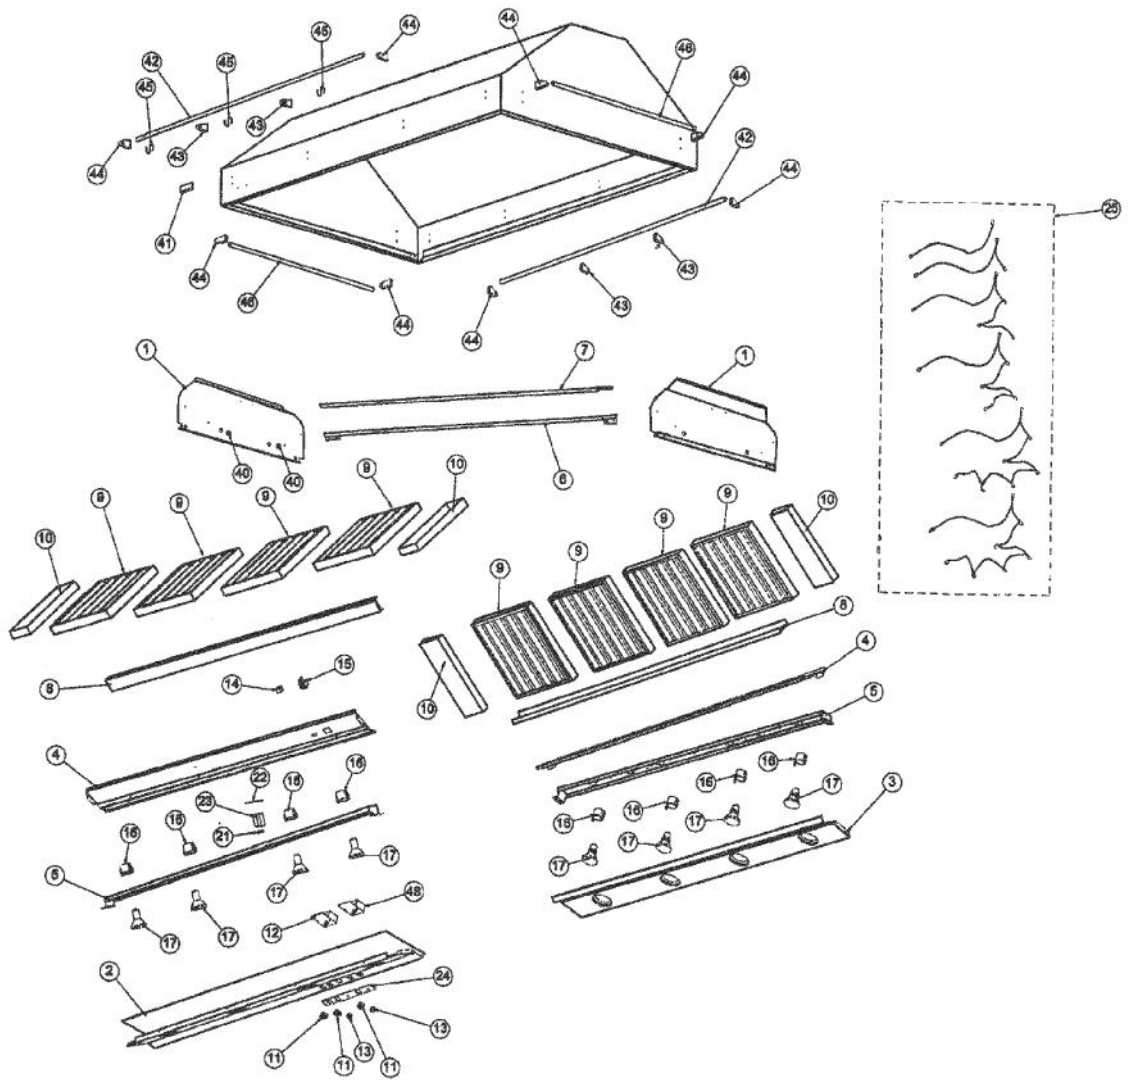

----- Manual continues below -----

Ref #	Part Number	Qty.	Description
1	B2004061	2	HOOD I/S SIDE RH/LH(VIH36/42/54/66)
2	B2004085	1	CTRL PAN FRONT (VIH6608)
3	B2004082	1	CTRL PAN REAR (VIH6608)
4	B2004087	2	CTRL PAN TOP (VIH6608)
5	A2004098	2	LIGHT SUPT (VIH66)
6	B2004088	1	HOOD FILTER SUPT BTM (VIH6608)
7	B2004090	1	HOOD FILTER SUPT TOP (VIH6608)
8	B2003963	2	GREASE TROUGH (VWH6648/78)
9	G3103955	8	FILTER ASSEMBLY 13.375 X 7
10	B2003934	4	FILTER SPACER (VIH66) 4.574 X 7
11	PE050048	3	FAN/LIGHT SWITCH (HOODS) EP0M11J
12	PE050170	1	LIGHT CONTROL (VIH54/66 DCH30/36 VCIH54/66)
13	PA010071	2	LIGHT/MOTOR CONTROLLER KNOB
14	PE070196	1	FEMALE SOCKET (2 PRONG)
15	PE070197	1	MALE SOCKET (3 PRONG)
16	013549-000	8	LIGHT SOCKET (125C LEADS)
17	PE050034	8	HALOGEN BULB 50W
21	PJ030014	1	HEAT SENSOR (N.O.) 160 DEG.
22	B2003837	1	HEAT SENSOR BRKT
23	A2103810	1	THERMODISC BRACKET
24	PE040132	1	CONTROL PANEL W/ GRAPHICS
25	PE070383	1	VIH66 WIRE HARNESS
32	PC040010	40	POP RIVET
33	PD020010	1	10 X 3/8 GREEN GROUNDING SCREW
34	PD010062	2	NO.10-24 WELD STUD W/HOLE
35	PD030006	1	CAPPED WASHER PAL NUT
36	PD020009	8	10 X 1 PH. HD. PAN HD. SMS
37	PD020087	69	10 X 1/2 PAN PH. TEK ZINC
38	PD030010	4	NO.10-24 KEPS NUT
39	PD030059	8	TINNERMAN CLIP
40	PD040005	2	SNAP BUSHING - 7/8
41	PE010142	1	3 LOGO XBKXXCHROME
41	PE010144	1	3 LOGO XWHXCHROME
41	PE010143	1	3 LOGO BK/BR
41	PE010145	1	LOGO - WH / BR
42	PE030069	2	66 CHROME ACCESSORY RAIL
42	PE030068	2	66 BRASS ACCESSORY RAIL
43	PE030052	4	SUPPORT TUBE, HOLE THROUGH
43	PE030053	4	MIDDLE RAIL SUPPORT - BR
44	PE030054	8	END CAP - SS
44	PE030055	8	END CAP - BR
45	PE030076	6	CHROME S HOOKS REPL PV100012SS
45	PE030077	6	BR `S` HOOKS REPL PV100012BR
46	F0003878	2	ISLAND HOOD XSSX SIDE RAIL - CUT TO
46	F0003877	2	SIDE RAIL - BRASS
47	PD010003	16	10-24 X 1/2 PH.TR.HD.SERD.M.S.
48	PE050156	1	PRO BLOWER CONTROL
NI	PD020009	8	10 X 1 PH. HD. PAN HD. SMS
NI	PD030010	4	NO.10-24 KEPS NUT
NI	PD020010	1	10 X 3/8 GREEN GROUNDING SCREW
NI	019561-000	1	ENCLOSED JUNCTION BOX
NI	PE070204	1	HEYCO STRAIN RELIEF - 7-P2
NI	PE070205	1	3 PRONG FEMALE SUPPLY CORD