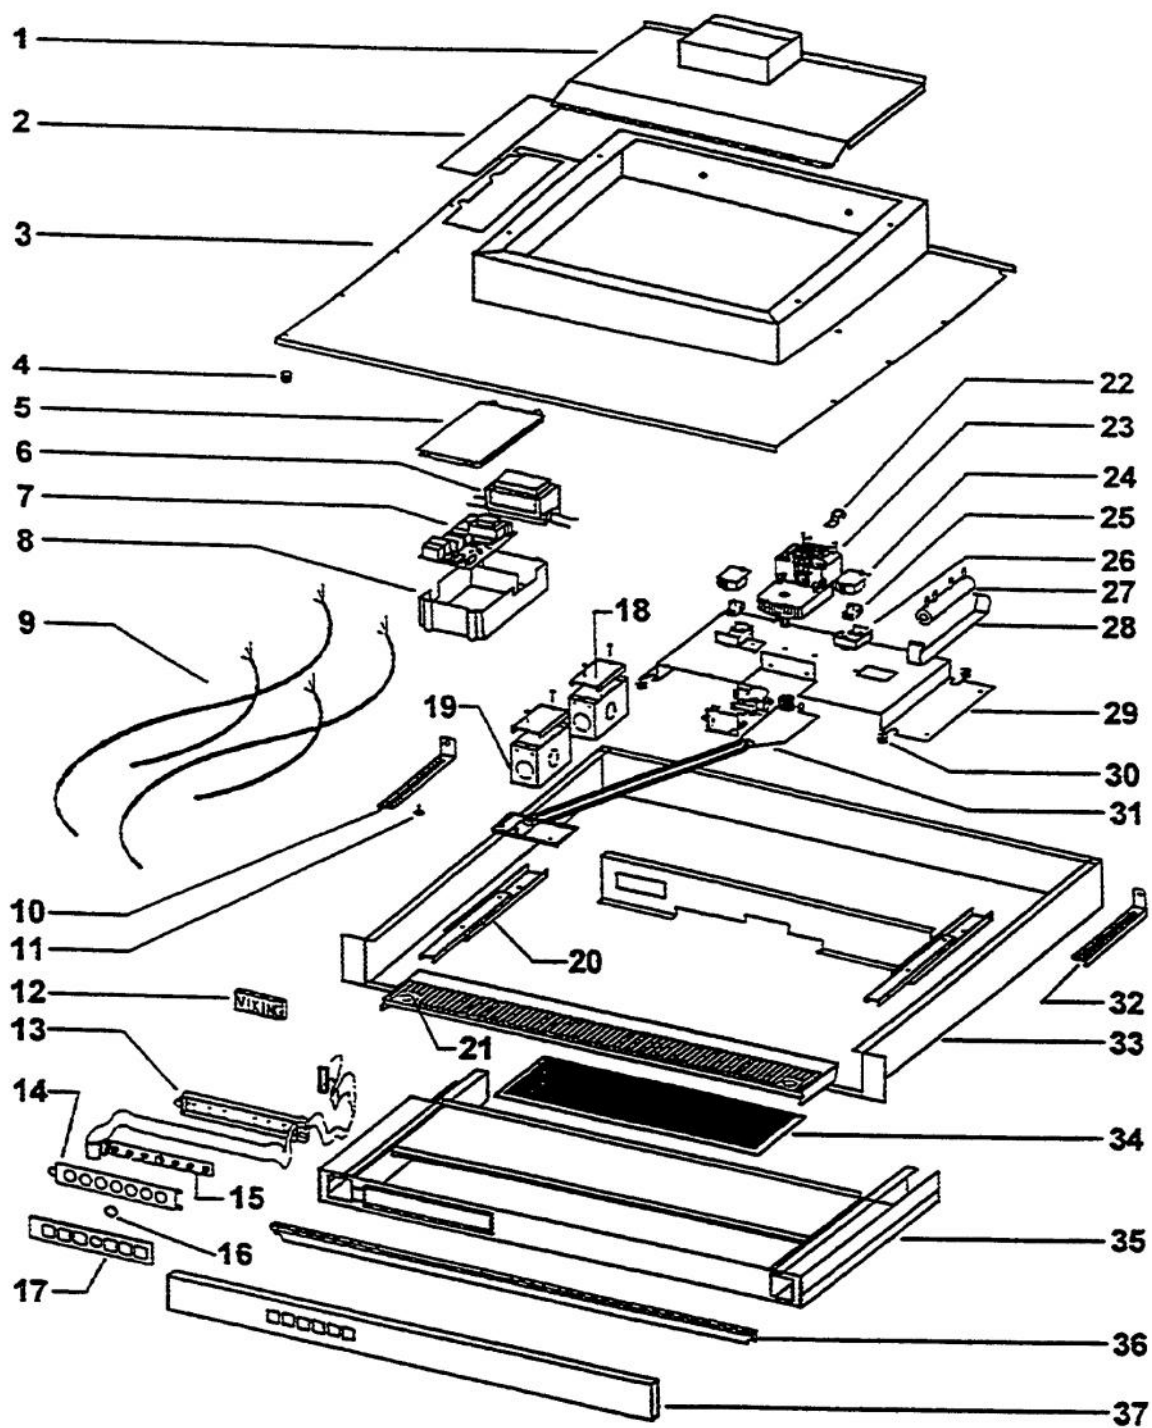

----- Manual continues below -----

Ref #	Part Number	Qty.	Description
1	PD230001		UPPER CLOSURE PANEL (E3400340)
2	PD230002		POWER CABLE COVER (E3235434)
3	PD230003		CLOSURE PANEL 30 (008088641)
4	PD200001		SPACER 032921910
5	PD230006		ELECTR. P.C. BOARD BOX C. 03294033
6	PD210001		TRANSFORMER (02300672)
7	PD210002		ELECTRICAL P.C. BOARD (08086121)
8	PD230007		ELECTRICAL P.C. BOARD BOX 03292353
9	PD210003		WIRES (04296019)
10	PD230008		BRACKET E3335435
11	PD220001		GASKET VIBRATION DAMPER (03202192)
12	PE010020		LOGO - PROFESSIONAL - VRTR, XBKX ASSY
13	PD230009		SWITCH BOARD BOX COVER (03292352)
14	PD210004		SWITCH BOARD (03292351)
15	PD210005		CONTROLS P.C. BOARD (SB08080108)
16	PD210006		WARNING LIGHT (03292282)
17	PD220002		SWITCH BUTTON (03292281)
18	PD230010		POWER CABLE BOX COVER (E3335140)
19	PD230011		POWER CABLE JUNCTION BOX (E3334250)
20	PD200002		RUNNER BALL (020003530)
21	PD240001		GRILL 30 (E3331924)
22	PD210007		RUNNER WIRES 03290499
23	PD220003		MOTOR
NI	PD200007		TENSION (ROLL) PIN
24	PD230012		MICRO SWITCH BOX COVER (03292350)
25	PD210008		MICRO SWITCH (02300620)
26	PD230013		MICRO SWITCH BOX (03292349)
27	PD210009		RESISTER (02300673)
28	PD210010		RESISTER BLOCK (02000183)
29	PD210011		MOVEMENT BLOCK (E3335401)
30	PD200003		RUBBER WASHER (03202007)
31	PD230014		DISPLAY VISOR PIVOT (08088698)
32	PD230015		LEFT BRACKET (E3335436)
33	PD230016		DISPLAY SUPPORT 30 (008088621)
34	PD220004		GREASE FILTER 30 (08087426)
35	PD240004		DISPLAY VISOR 30 (08088340)
36	PD240007		TRIMMING 30 (E3331922)
37	PD230019BK		FRONT PANEL 30 (BLACK) (003180933)
	PD230019SS		FRONT PANEL 30 XSSX (003180933)
	PD230019WH		FRONT PANEL 30 (WHITE) (003180933)