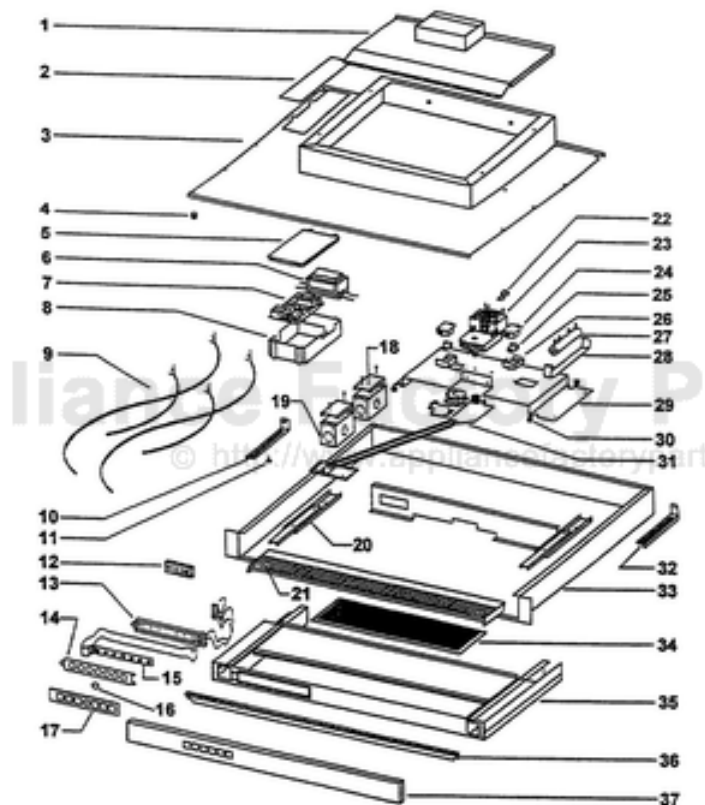

[Find Your VIKING Range Hoods Parts - Select From 411 Models](#)

----- Manual continues below -----