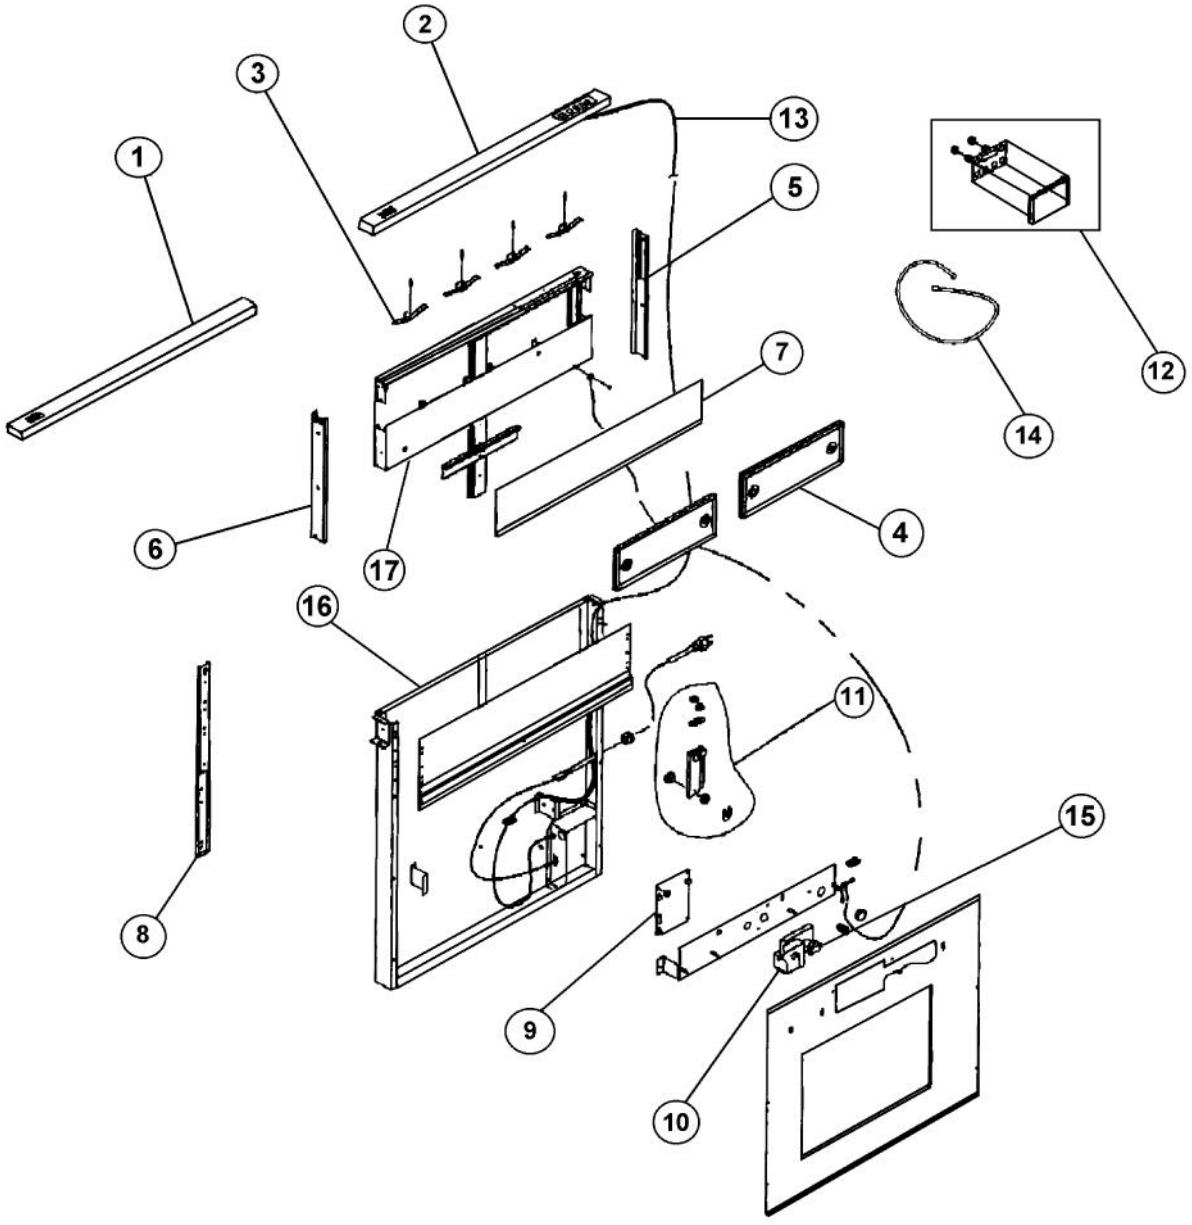

This Owner's Manual is provided and hosted by [Appliance Factory Parts](#).

VIKING VIPR101 Owner's Manual

[Shop genuine replacement parts for VIKING VIPR101](#)

[Find Your VIKING Range Hoods Parts - Select From 411 Models](#)

----- Manual continues below -----

Ref #	Part Number	Qty.	Description
1	PV300231		TOP COVER ASSEMBLY - REMOTE (BEFORE 02/04)
	PS200002		TOP COVER ASSY - WIDE (VIPR101R) S97015502 (AFTER 02/04)
2	PV300228		TOP COVER ASSEMBLY (BEFORE 02/04)
	PS200005		TOP COVER ASSY - WIDE (VIPR101) S97015503 (AFTER 02/04)
3	PV300154		DNDFT FLTR KT 97015504 RE
4	PV300185		FILTER ASSY
5	PV300115		RIGHT END CAP
6	PV300116		LEFT END CAP
7	PV300117		TRIM PANEL (VIPR102RSS, VIPR102SS)
8	PV300120		CHIMNEY SLIDE
9	PV300121		PCB DOWN DRAFT LOWER 97015510
10	PV300122		GEAR MOTOR
11	PV300123		CRANK ASSEMBLY
12	PV300124		REMOTE ASSEMBLY 97015513
13	PV300125		TOUCH PAD SWITCH HARNESS 97015514
14	PV300148		REMOTE CABLE 97015545
15	PD210015		SWITCH-DOWN DRAFT (S97015839)
No.	PV300182		UP/DOWN CONTROL ASSEMBLY
16	PV300170		30 MAIN BACK ASSY 97015278
17	PV300167		30 CHIMNEY & SLIDE ASSY 97014962
No.	PV300163		GASKET FELT 30 VIPR101 99100535
No.	PV300166		INSTALLATION HARDWARE 97011305
No.	PS200001		SPACER (99710032) VIPR