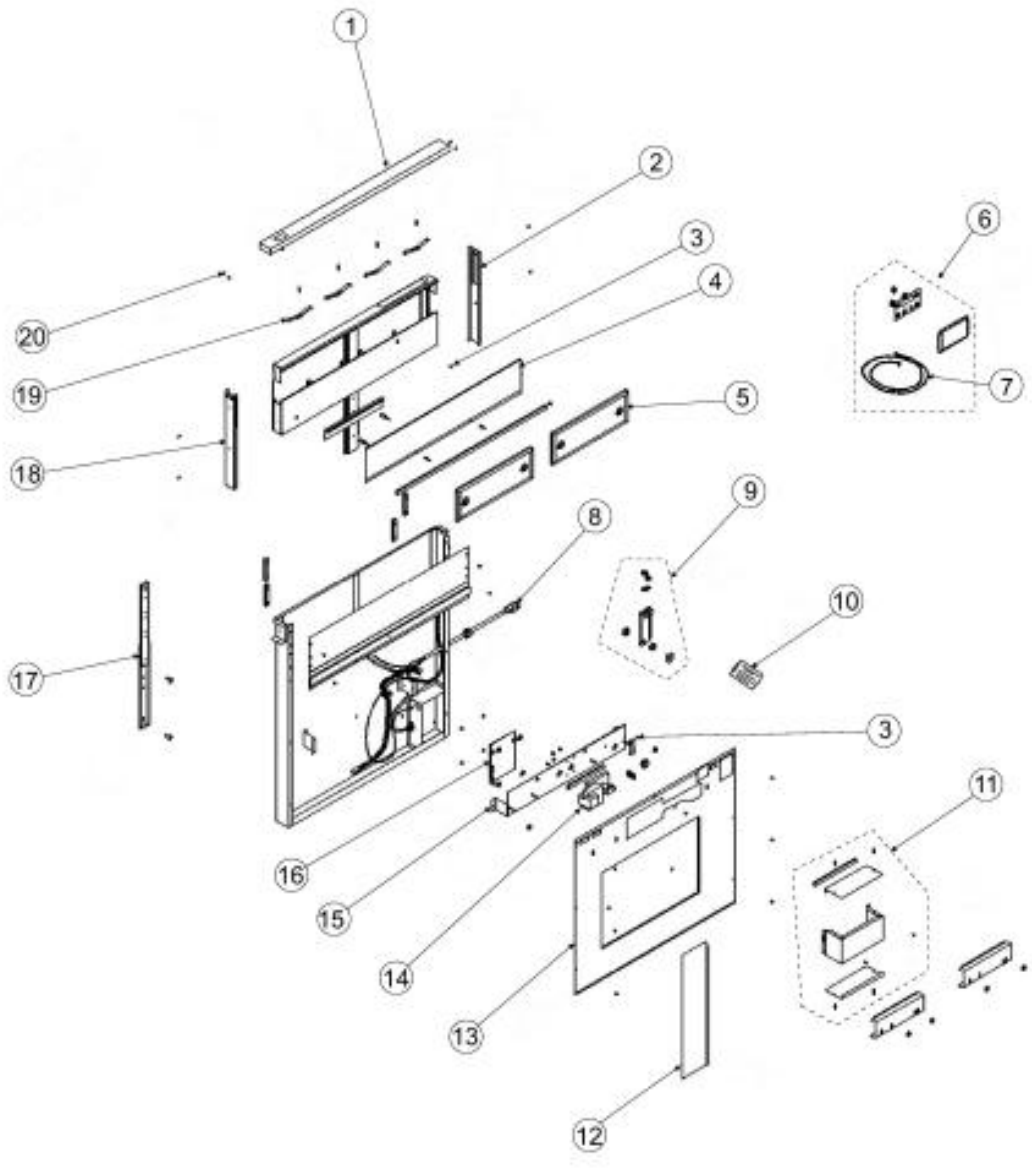

----- Manual continues below -----

Ref #	Part Number	Qty.	Description
1	PV300105	1	TOP COVER ASSEMBLY (VIPR102RSS)
2	PV300115	1	RIGHT END CAP
3	PV300045	2	GROUND SCREW
4	PV300117	1	TRIM PANEL (VIPR102RSS, VIPR102SS)
5	PV300112	2	SUB TO PV300185
6	022202-000	1	REMOTE CONTROL ASSEMBLY
7	022203-000	1	REMOTE CABLE
8	PV300197	1	POWER CORD ASSEMBLY
9	PV300123	1	CRANK ASSEMBLY
10	PV300095	1	FSTNR PK 6-10X1.5
11	PS200016	1	GEAR MOTOR COVER ASSEMBLY
12	PV210009	1	AIRBOX OPENING COVER (VIPR102RSS, VIPR102SS)
13	PV300189	1	AIRBOX FRONT (VIPR102RSS, VIPR102SS)
14	PS200015	1	GEAR MOTOR KIT (VIPR102RSS, VIPR162RSS, VIPR102SS,...
15	PS200019	1	MOTOR BRACKET ASSEMBLY
16	022201-000	1	LOWER PCB
17	PV300120	1	CHIMNEY SLIDE
18	PV300116	1	LEFT END CAP
19	PV300111	4	SUB TO PV300154 - FLTR CLP NYL RIV
20	PV300174	4	SCREW 8-18 PH HD VIPR 97015782