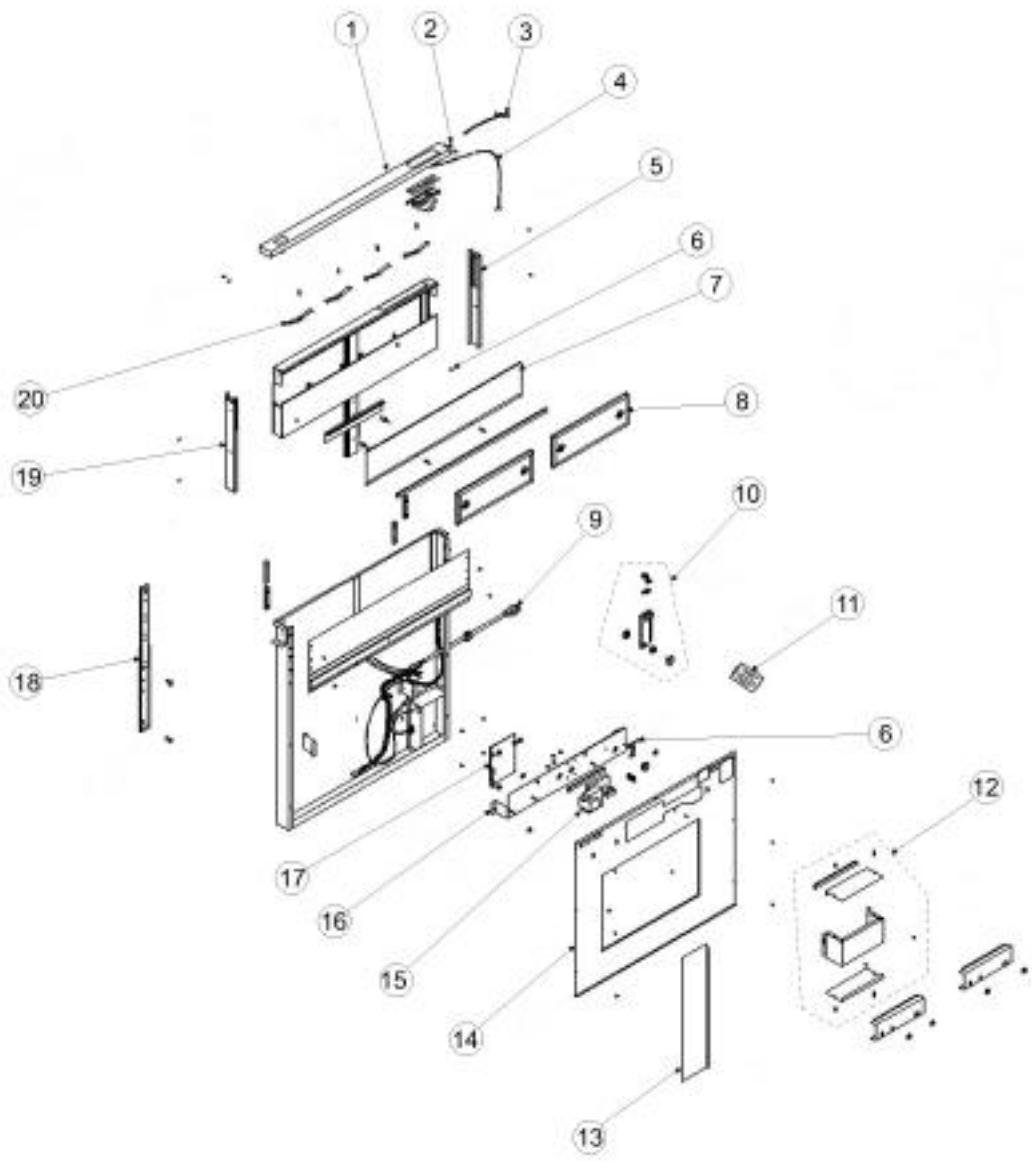

# VIKING VIPR102SS Owner's Manual

[Shop genuine replacement parts for VIKING VIPR102SS](#)

[Find Your VIKING Range Hoods Parts - Select From 411 Models](#)

----- Manual continues below -----

Ref #	Part Number	Qty.	Description
1	022207-000	1	TOP COVER ASSEMBLY (VIPR102SS)
2	PV300174	4	SCREW 8-18 PH HD VIPR 97015782
3	PV300182	1	UP/DOWN CONTROL ASSEMBLY
4	022205-000	1	SWITCH HARNESS
5	PV300115	1	RIGHT END CAP
6	PV300045	2	GROUND SCREW
7	PV300117	1	TRIM PANEL (VIPR102RSS, VIPR102SS)
8	PV300112	2	SUB TO PV300185
9	PV300197	1	POWER CORD ASSEMBLY
10	PV300123	1	CRANK ASSEMBLY
11	PV300095	1	FSTNR PK 6-10X1.5
12	PS200016	1	GEAR MOTOR COVER ASSEMBLY
13	PV210009	1	AIRBOX OPENING COVER (VIPR102RSS, VIPR102SS)
14	PV300189	1	AIRBOX FRONT (VIPR102RSS, VIPR102SS)
15	PS200015	1	GEAR MOTOR KIT (VIPR102RSS, VIPR162RSS, VIPR102SS,...
16	PS200019	1	MOTOR BRACKET ASSEMBLY
17	022201-000	1	LOWER PCB
18	PV300120	1	CHIMNEY SLIDE
19	PV300116	1	LEFT END CAP
20	PV300111	4	SUB TO PV300154 - FLTR CLP NYL RIV