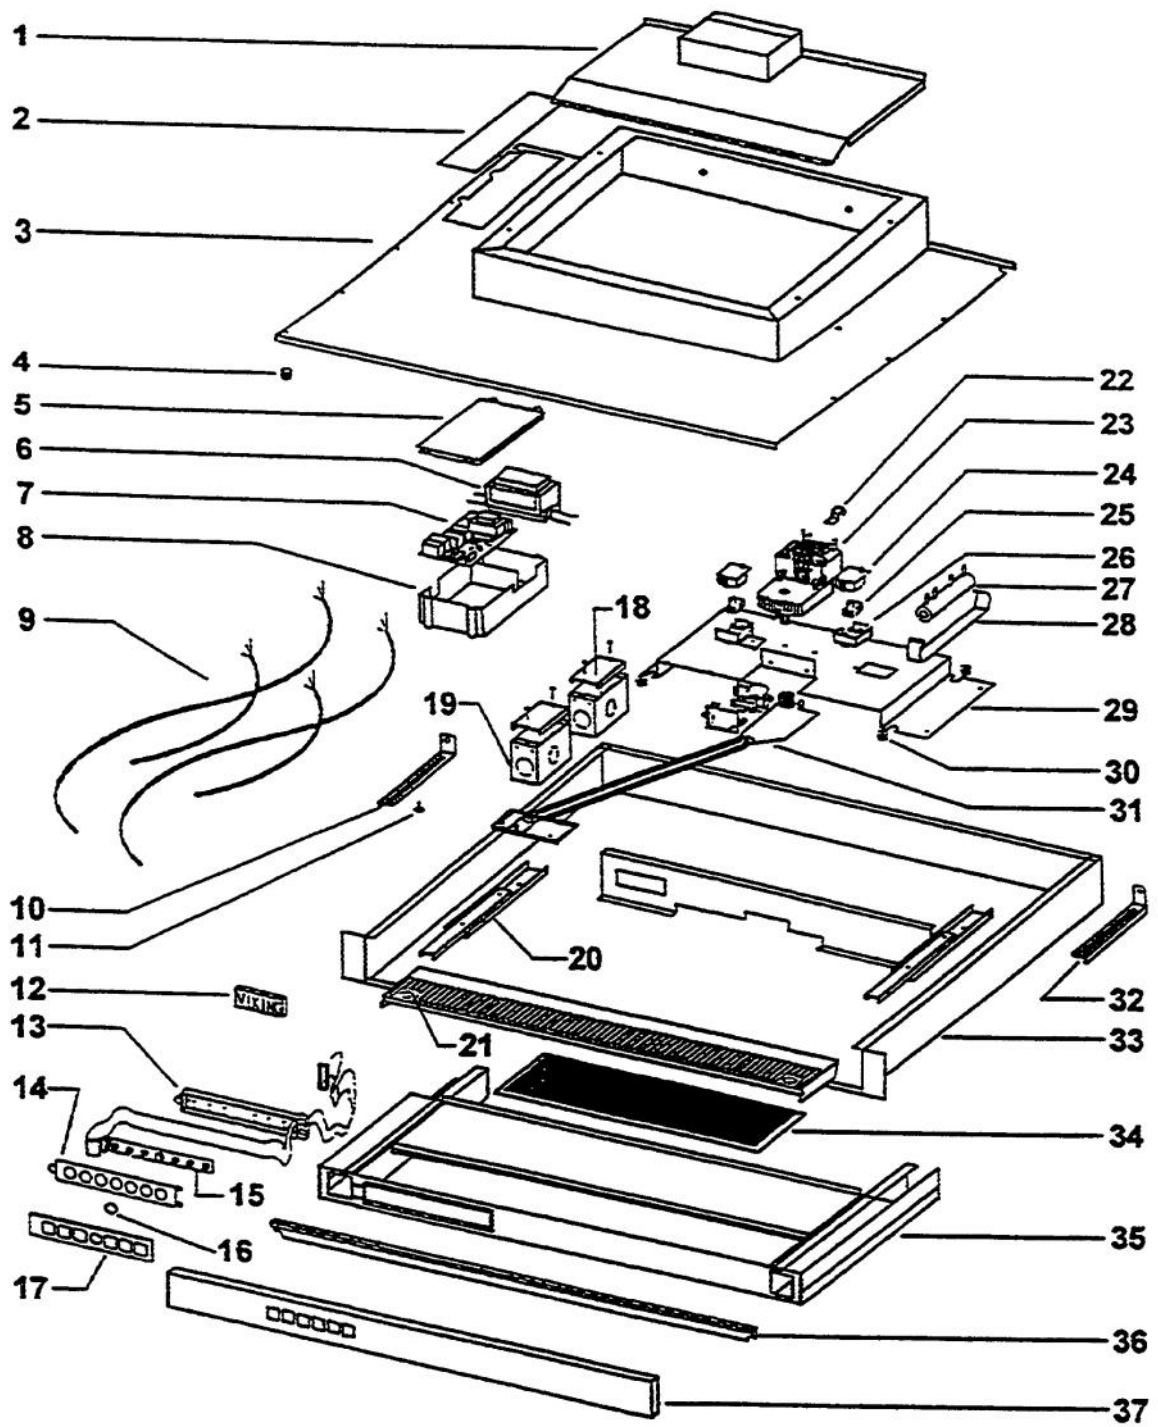

----- Manual continues below -----

Ref #	Part Number	Qty.	Description
1	PD230001		UPPER CLOSURE PANEL (E3400340)
2	PD230002		POWER CABLE COVER (E3235434)
3	PD230004		CLOSURE PANEL (160)
4	PD200001		SPACER 032921910
5	PD230006		ELECTR. P.C. BOARD BOX C. 03294033
6	PD210001		TRANSFORMER (02300672)
7	PD210002		ELECTRICAL P.C. BOARD (08086121)
8	PD230007		ELECTRICAL P.C. BOARD BOX 03292353
9	PD210003		WIRES (04296019)
10	PD230008		BRACKET E3335435
11	PD220001		GASKET VIBRATION DAMPER (03202192)
12	PE010020		LOGO - PROFESSIONAL - VRTR, XBKX ASSY
13	PD230009		SWITCH BOARD BOX COVER (03292352)
14	PD210004		SWITCH BOARD (03292351)
15	PD210005		CONTROLS P.C. BOARD (SB08080108)
16	PD210006		WARNING LIGHT (03292282)
17	PD220002		SWITCH BUTTON (03292281)
18	PD230010		POWER CABLE BOX COVER (E3335140)
19	PD230011		POWER CABLE JUNCTION BOX (E3334250)
20	PD200002		RUNNER BALL (020003530)
21	PD240002		GRILL (160)
22	PD210007		RUNNER WIRES 03290499
23	PD220003		MOTOR
NI	PD200007		TENSION (ROLL) PIN
24	PD230012		MICRO SWITCH BOX COVER (03292350)
25	PD210008		MICRO SWITCH (02300620)
26	PD230013		MICRO SWITCH BOX (03292349)
27	PD210009		RESISTER (02300673)
28	PD210010		RESISTER BLOCK (02000183)
29	PD210011		MOVEMENT BLOCK (E3335401)
30	PD200003		RUBBER WASHER (03202007)
31	PD230014		DISPLAY VISOR PIVOT (08088698)
32	PD230015		LEFT BRACKET (E3335436)
33	PD230017		DISPLAY SUPPORT (160)
34	PD220005		GREASE FILTER 36 (08087427)
35	PD240005		DISPLAY VISOR 36 (08088342)
36	PD240008		TRIMMING 36 (E3331926)
37	PD230020BK		FRONT PANEL 36 (BLACK) (003180934)
	PD230020SS		FRONT / TOP TRIM (160) (NO LONGER AVAILABLE)
	PD230020WH		FRONT PANEL 36 (WHITE) (003180934)