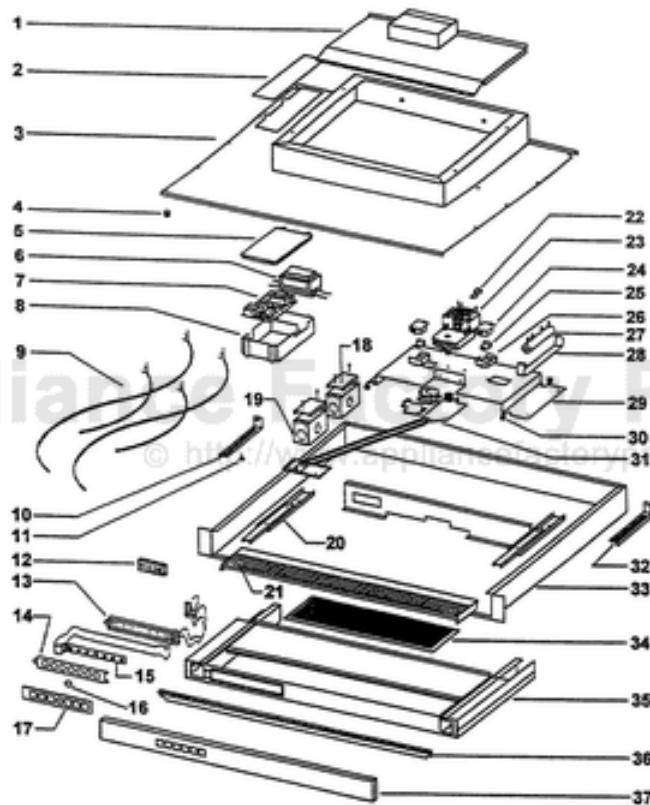

[Find Your VIKING Range Hoods Parts - Select From 411 Models](#)

----- Manual continues below -----