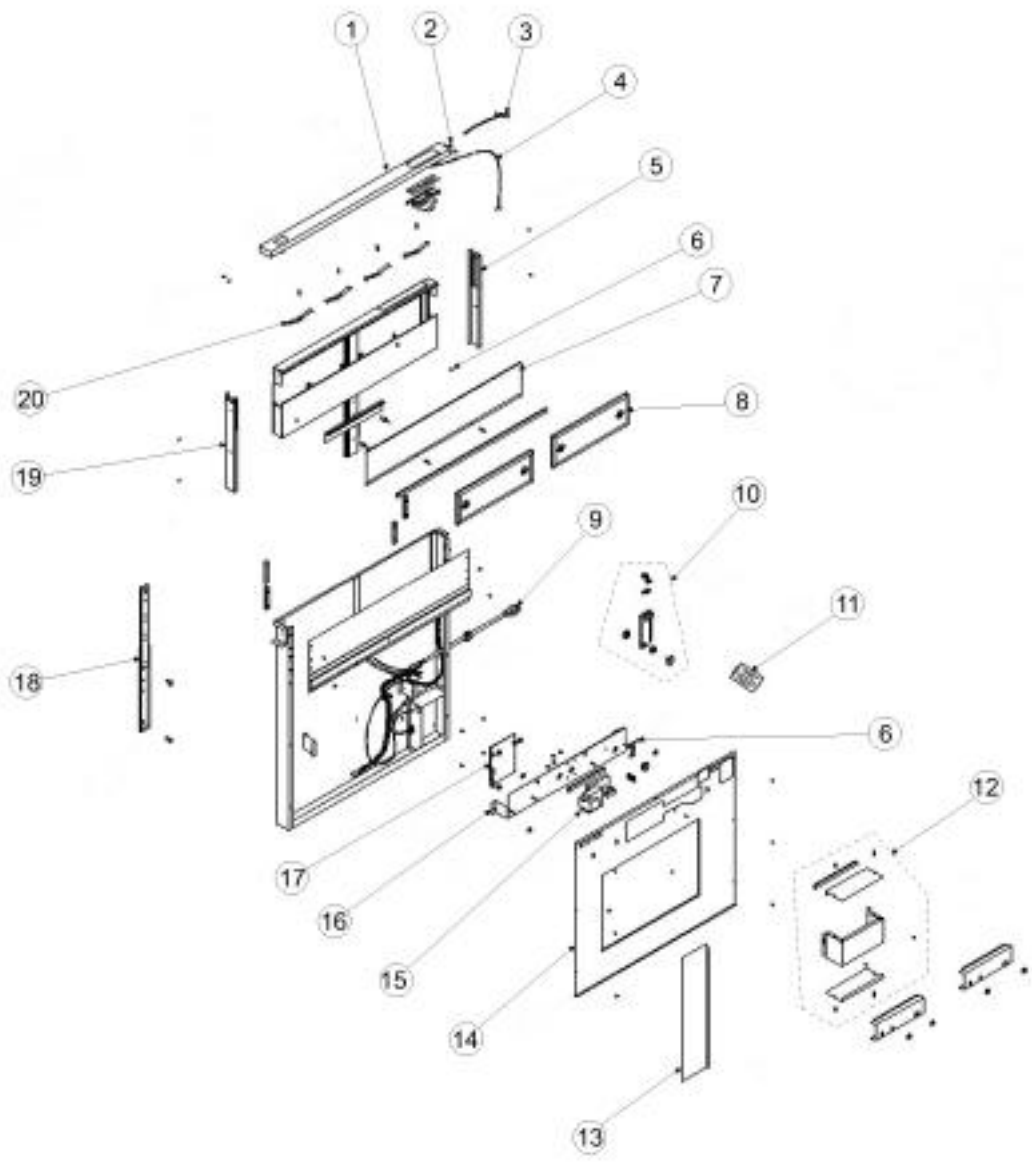

----- Manual continues below -----

Ref #	Part Number	Qty.	Description
1	022208-000	1	TOP COVER ASSEMBLY (VIPR162SS)
2	PV300174	4	SCREW 8-18 PH HD VIPR 97015782
3	PV300182	1	UP/DOWN CONTROL ASSEMBLY
4	022205-000	1	SWITCH HARNESS
5	PV300115	1	RIGHT END CAP
6	PV300045	2	GROUND SCREW
7	PV300118	1	TRIM PANEL
8	PV300113	2	SUB TO PV300186
9	PV300197	1	POWER CORD ASSEMBLY
10	PV300123	1	CRANK ASSEMBLY
11	PV300095	1	FSTNR PK 6-10X1.5
12	PS200016	1	GEAR MOTOR COVER ASSEMBLY
13	PV210010	1	AIRBOX OPENING COVER
14	PS200018	1	AIRBOX FRONT (VIPR162RSS, VIPR162SS)
15	PS200015	1	GEAR MOTOR KIT (VIPR102RSS, VIPR162RSS, VIPR102SS,...
16	PS200019	1	MOTOR BRACKET ASSEMBLY
17	022201-000	1	LOWER PCB
18	PV300120	1	CHIMNEY SLIDE
19	PV300116	1	LEFT END CAP
20	PV300111	4	SUB TO PV300154 - FLTR CLP NYL RIV