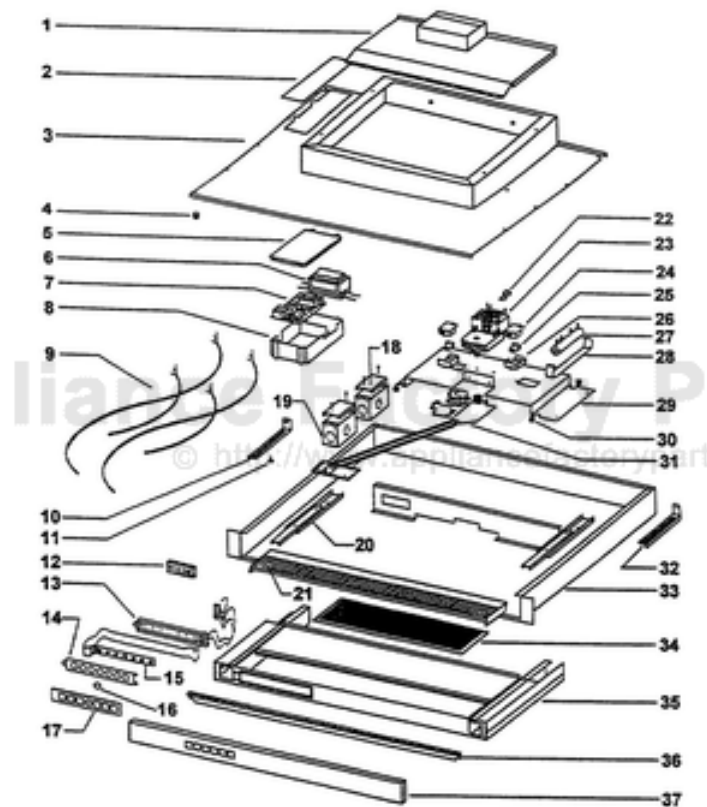

[Find Your VIKING Range Hoods Parts - Select From 411 Models](#)

----- Manual continues below -----