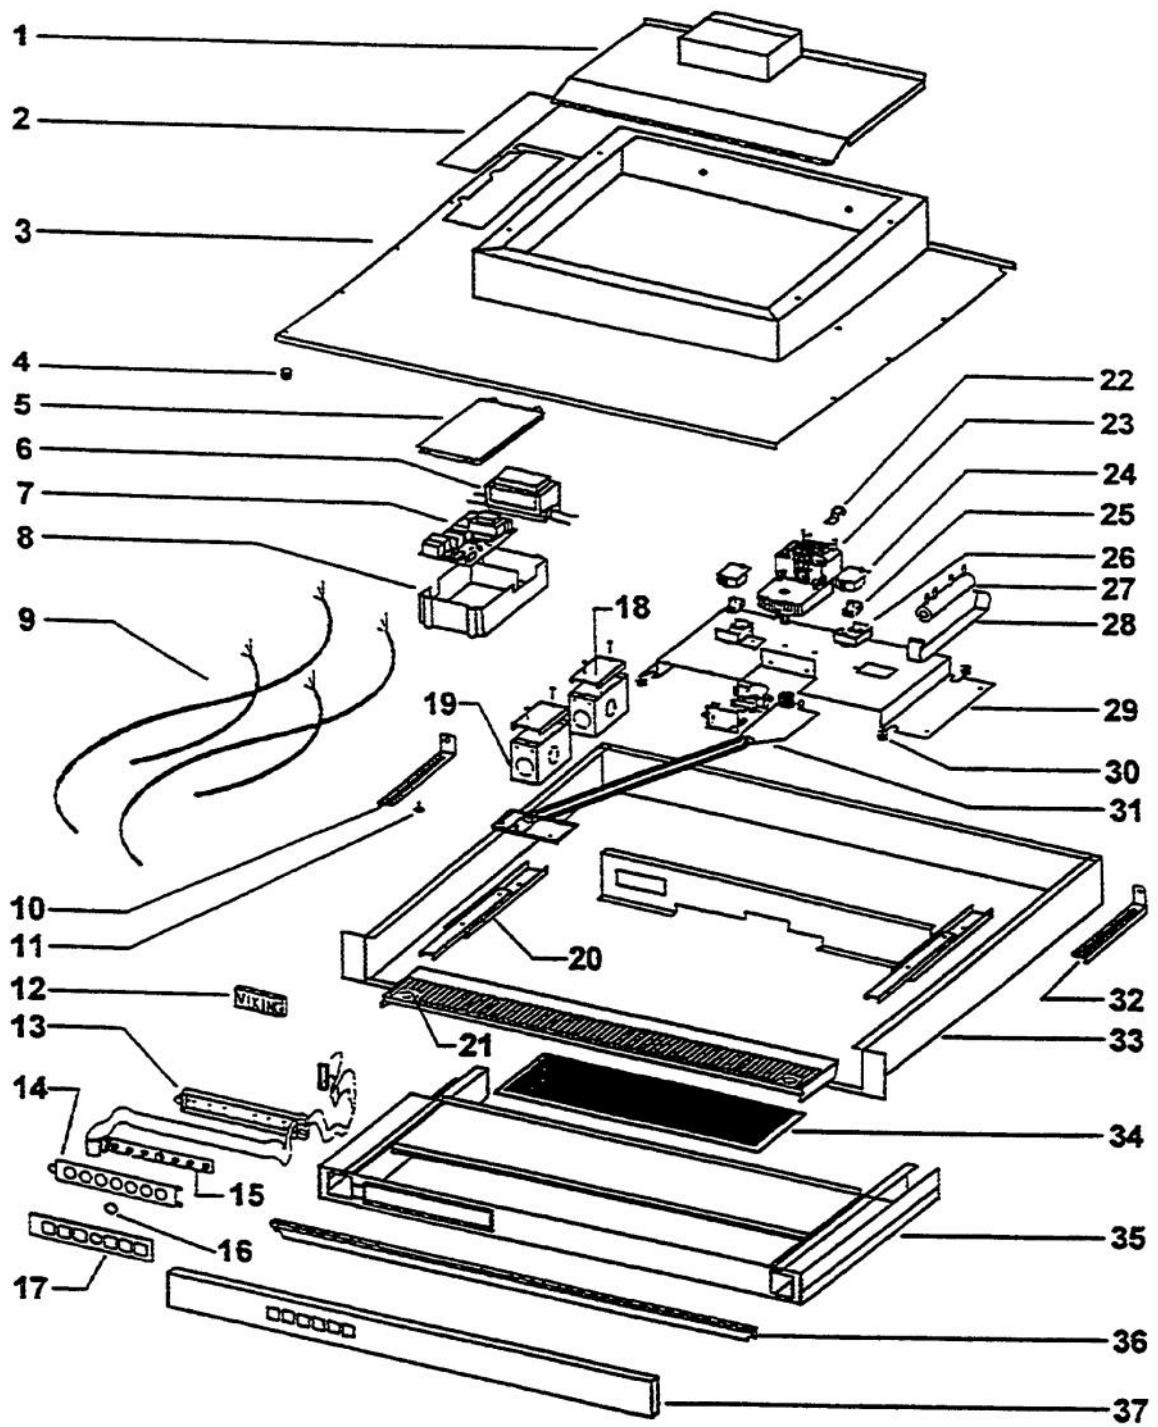

This Owner's Manual is provided and hosted by [Appliance Factory Parts](#).

VIKING VIPR180 Owner's Manual

[Shop genuine replacement parts for VIKING VIPR180](#)

[Find Your VIKING Range Hoods Parts - Select From 411 Models](#)

----- Manual continues below -----

Ref #	Part Number	Qty.	Description
1	PD230001		UPPER CLOSURE PANEL (E3400340)
2	PD230002		POWER CABLE COVER (E3235434)
3	PD230005		CLOSURE PANEL 48 (008088647)
4	PD200001		SPACER 032921910
5	PD230006		ELECTR. P.C. BOARD BOX C. 03294033
6	PD210001		TRANSFORMER (02300672)
7	PD210002		ELECTRICAL P.C. BOARD (08086121)
8	PD230007		ELECTRICAL P.C. BOARD BOX 03292353
9	PD210003		WIRES (04296019)
10	PD230008		BRACKET E3335435
11	PD220001		GASKET VIBRATION DAMPER (03202192)
12	PE010020		LOGO - PROFESSIONAL - VRTR, XBKX ASSY
13	PD230009		SWITCH BOARD BOX COVER (03292352)
14	PD210004		SWITCH BOARD (03292351)
15	PD210005		CONTROLS P.C. BOARD (SB08080108)
16	PD210006		WARNING LIGHT (03292282)
17	PD220002		SWITCH BUTTON (03292281)
18	PD230010		POWER CABLE BOX COVER (E3335140)
19	PD230011		POWER CABLE JUNCTION BOX (E3334250)
20	PD200002		RUNNER BALL (020003530)
21	PD240003		GRILL 48 (E3331932)
22	PD210007		RUNNER WIRES 03290499
23	PD220003		MOTOR
NI	PD200007		TENSION (ROLL) PIN
24	PD230012		MICRO SWITCH BOX COVER (03292350)
25	PD210008		MICRO SWITCH (02300620)
26	PD230013		MICRO SWITCH BOX (03292349)
27	PD210009		RESISTER (02300673)
28	PD210010		RESISTER BLOCK (02000183)
29	PD210011		MOVEMENT BLOCK (E3335401)
30	PD200003		RUBBER WASHER (03202007)
31	PD230014		DISPLAY VISOR PIVOT (08088698)
32	PD230015		LEFT BRACKET (E3335436)
33	PD230018		DISPLAY SUPPORT 48 (008088624)
34	PD220006		GREASE FILTER 48 (08087421)
35	PD240006		DISPLAY VISOR 48 (08088345)
36	PD240009		TRIMMING 48 (E3331930)
37	PD230021BK		FRONT PANEL 48 (BLACK) (003180935)
	PD230021SS		FRONT / TOP TRIM (180)
	PD230021WH		FRONT PANEL 48 (WHITE) (003180935)