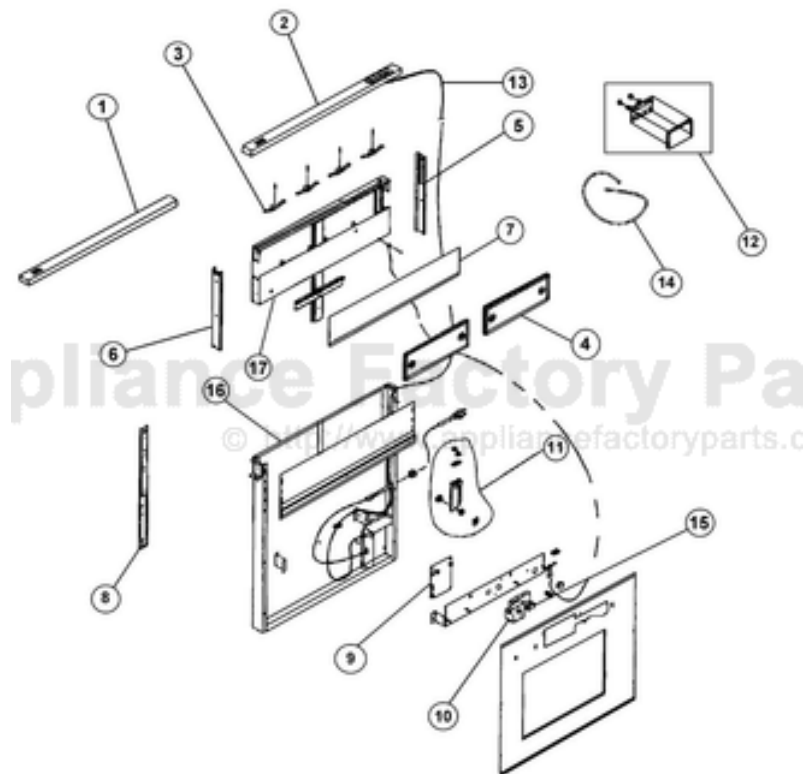

[Find Your VIKING Range Hoods Parts - Select From 411 Models](#)

----- Manual continues below -----