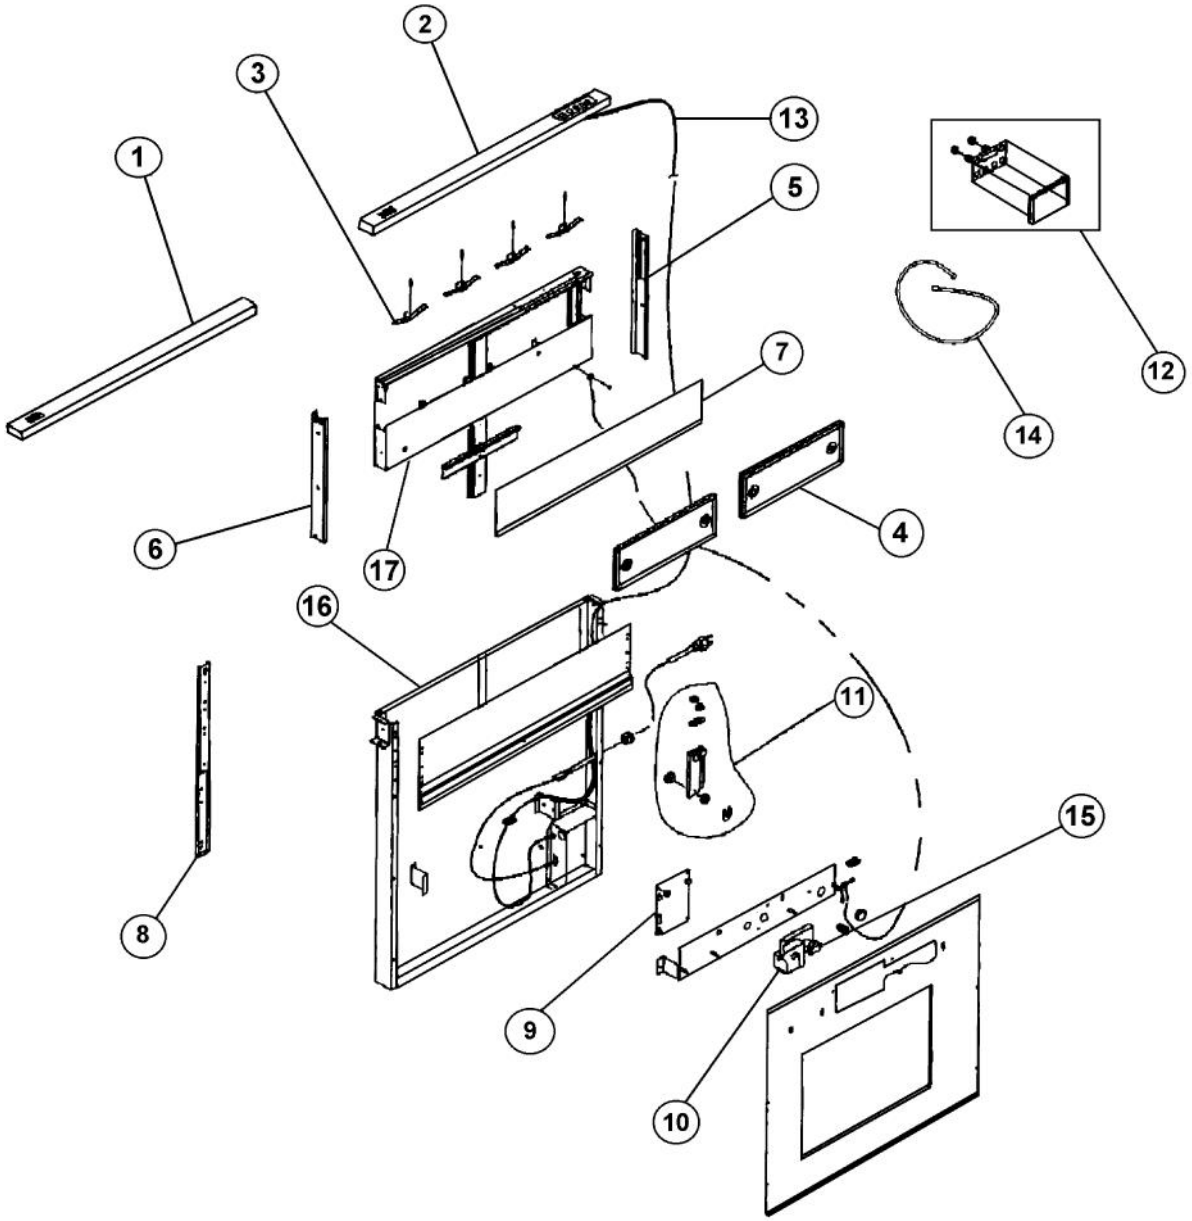

This Owner's Manual is provided and hosted by [Appliance Factory Parts](http://www.ApplianceFactoryParts.com).

VIKING VIPR181 Owner's Manual

[Shop genuine replacement parts for VIKING VIPR181](#)

[Find Your VIKING Range Hoods Parts - Select From 411 Models](#)

----- Manual continues below -----

Ref #	Part Number	Qty.	Description
1	PV300233		VIKING PRO TOP COVER ASSEMBLY (REMOTE)-NEW STYL...
	PS200004		TOP COVER ASSY - WIDE (VIPR181R) S97015538
2	PV300230		TOP COVER ASSEMBLY (BEFORE 02/04)
	PS200007		TOP COVER ASSY - WIDE (VIPR181) S97015540
3	PV300154		DNDFT FLTR KT 97015504 RE
4	PV300187		FILTER ASSEMBLY - VIPR181
5	PV300115		RIGHT END CAP
6	PV300116		LEFT END CAP
7	PV300119		TRIM PANEL (VIPR182RSS, VIPR182SS)
8	PV300120		CHIMNEY SLIDE
9	PV300121		PCB DOWN DRAFT LOWER 97015510
10	PS200015	1	GEAR MOTOR KIT (VIPR102RSS, VIPR162RSS, VIPR102SS,...
11	PV300123		CRANK ASSEMBLY
12	PV300124		REMOTE ASSEMBLY 97015513
13	PV300125		TOUCH PAD SWITCH HARNESS 97015514
14	PV300148		REMOTE CABLE 97015545
15	PD210015		SWITCH-DOWN DRAFT (S97015839)
NI	PV300182		UP/DOWN CONTROL ASSEMBLY
16	PV300172		48 MAIN BACK ASSY 97015273
17	PV300169		48 CHIMNEY & SLIDE ASSY 97015216
NI	PV300165		48 FELT GASKET (VIPR181) 99100539
NI	PV300166		INSTALLATION HARDWARE 97011305