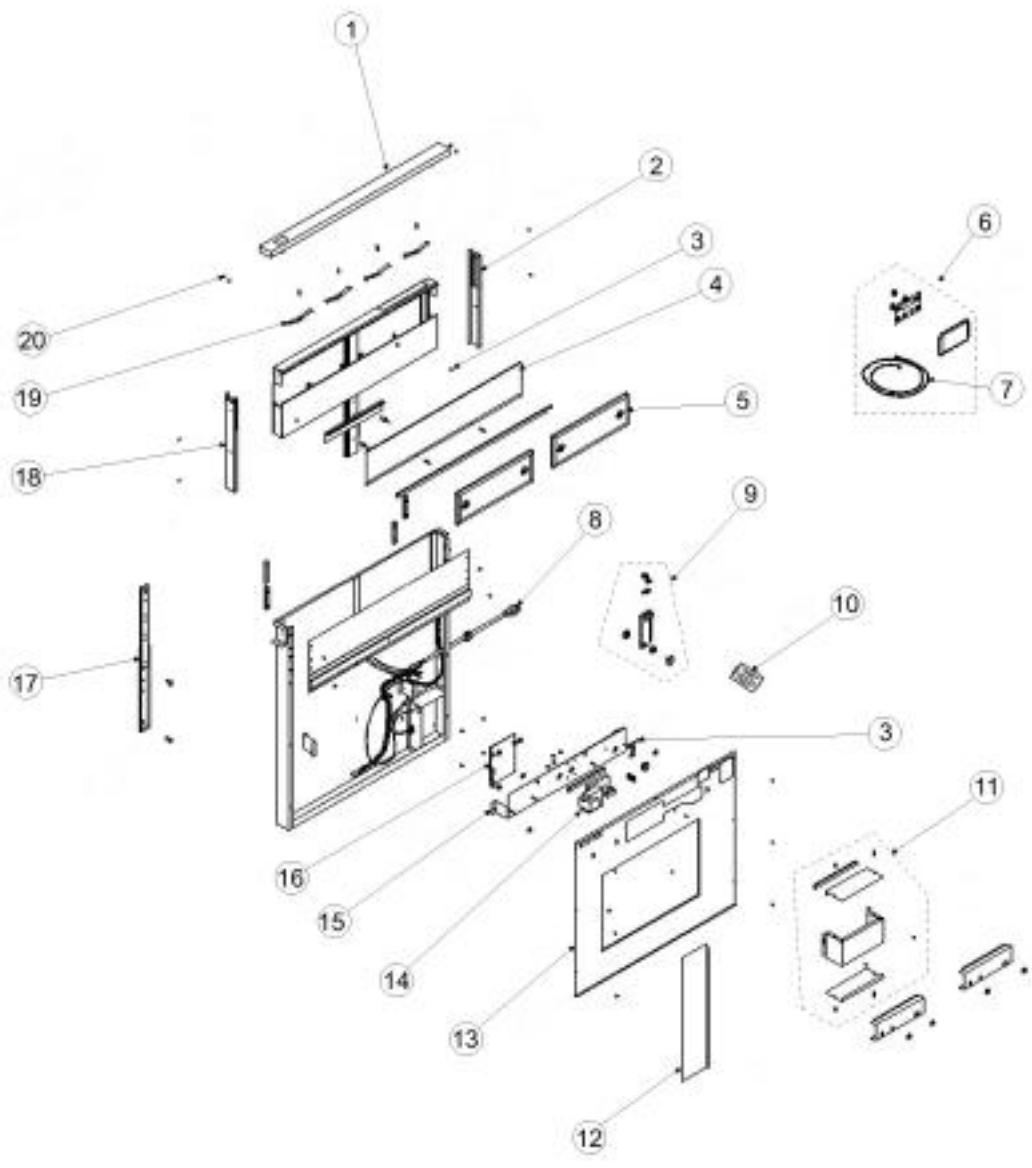

----- Manual continues below -----

Ref #	Part Number	Qty.	Description
1	PV300107	1	TOP COVER ASSEMBLY (VIPR182RSS)
2	PV300115	1	RIGHT END CAP
3	PV300045	2	GROUND SCREW
4	PV300119	1	TRIM PANEL (VIPR182RSS, VIPR182SS)
5	PV300114	2	FILTER ASSY
6	022202-000	1	REMOTE CONTROL ASSEMBLY
7	022203-000	1	REMOTE CABLE
8	PV300197	1	POWER CORD ASSEMBLY
9	PV300123	1	CRANK ASSEMBLY
10	PV300095	1	FSTNR PK 6-10X1.5
11	PS200016	1	GEAR MOTOR COVER ASSEMBLY
12	PV210010	1	AIRBOX OPENING COVER
13	PS200021	1	AIRBOX FRONT
14	PS200014	1	GEAR MOTOR KIT
15	PS200019	1	MOTOR BRACKET ASSEMBLY
16	022201-000	1	LOWER PCB
17	PV300120	1	CHIMNEY SLIDE
18	PV300116	1	LEFT END CAP
19	PV300111	4	SUB TO PV300154 - FLTR CLP NYL RIV
20	PV300174	4	SCREW 8-18 PH HD VIPR 97015782