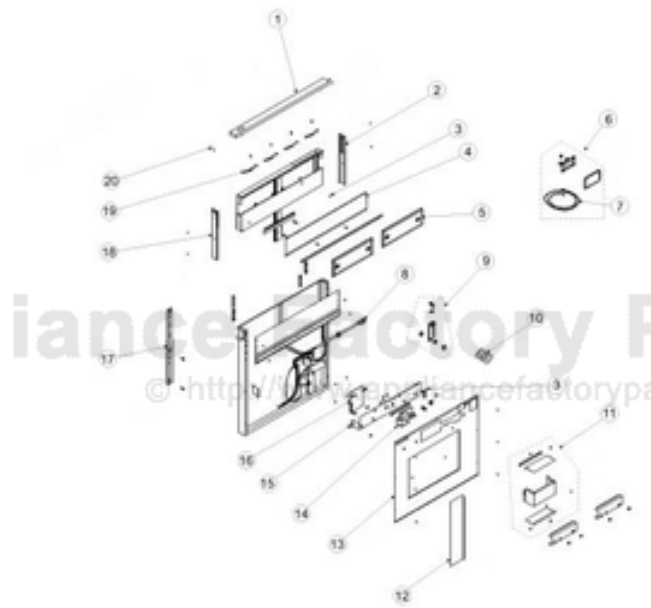

[Find Your VIKING Range Hoods Parts - Select From 411 Models](#)

----- Manual continues below -----