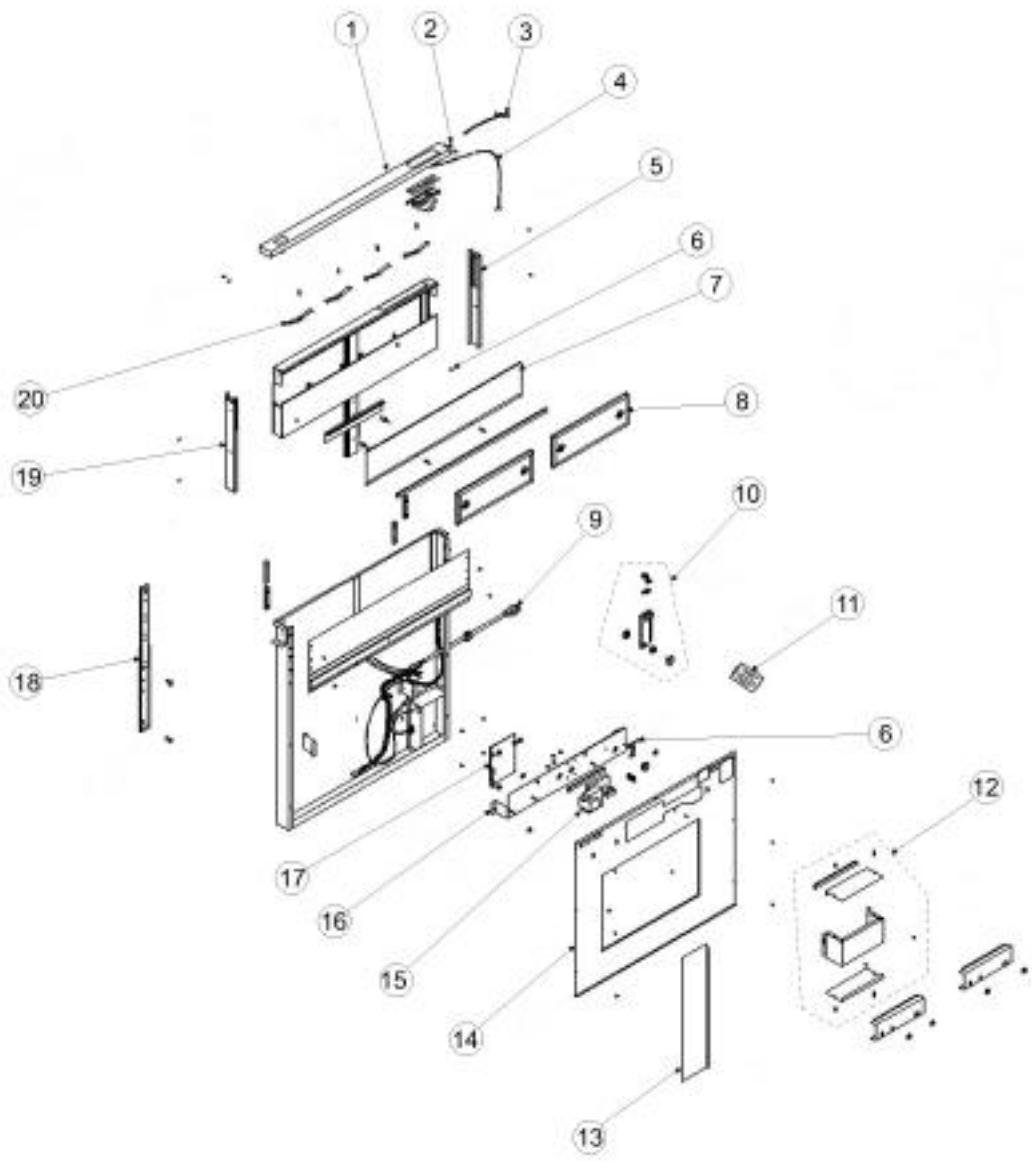

# VIKING VIPR182SS Owner's Manual

[Shop genuine replacement parts for VIKING VIPR182SS](#)

[Find Your VIKING Range Hoods Parts - Select From 411 Models](#)

----- Manual continues below -----

Ref #	Part Number	Qty.	Description
1	022210-000	1	TOP COVER ASSEMBLY (VIPR182SS)
2	PV300174	4	SCREW 8-18 PH HD VIPR 97015782
3	PV300182	1	UP/DOWN CONTROL ASSEMBLY
4	022205-000	1	SWITCH HARNESS
5	PV300115	1	RIGHT END CAP
6	PV300045	2	GROUND SCREW
7	PV300119	1	TRIM PANEL (VIPR182RSS, VIPR182SS)
8	PV300114	2	FILTER ASSY
9	PV300197	1	POWER CORD ASSEMBLY
10	PV300123	1	CRANK ASSEMBLY
11	PV300095	1	FSTNR PK 6-10X1.5
12	PS200016	1	GEAR MOTOR COVER ASSEMBLY
13	PV210010	1	AIRBOX OPENING COVER
14	PS200021	1	AIRBOX FRONT
15	PS200014	1	GEAR MOTOR KIT
16	PS200019	1	MOTOR BRACKET ASSEMBLY
17	022201-000	1	LOWER PCB
18	PV300120	1	CHIMNEY SLIDE
19	PV300116	1	LEFT END CAP
20	PV300111	4	SUB TO PV300154 - FLTR CLP NYL RIV