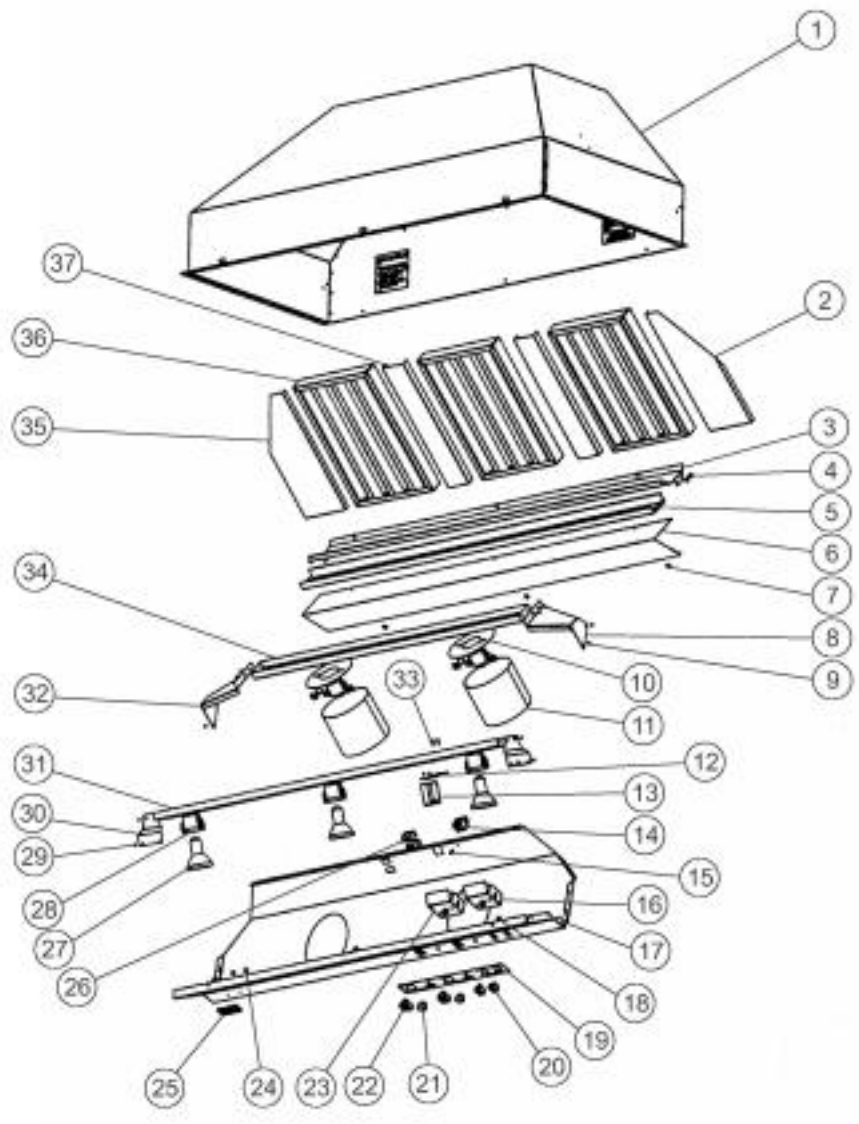

This Owner's Manual is provided and hosted by [Appliance Factory Parts](#).

VIKING VBCV48381 Owner's Manual

[Shop genuine replacement parts for VIKING
VBCV48381](#)

[Find Your VIKING Range Hoods Parts - Select From 411 Models](#)

----- Manual continues below -----

Ref #	Part Number	Qty.	Description
1	UNSERVICEABLE	1	OVEN CAVITY, ASM 36
2	B20011006	1	RH SIDE SPACER (VBCV48)
3	B20010299	1	REAR FILTER SUPPORT TOP (VBCV48)
4	PD020032	4	SRW-8(A)X3/8PH.WFR HD 7/16DIAXNICL
5	B2003906	1	GREASE TROUGH (VWH4848/78)
6	B20011021	1	FILTER SUPPORT BTM (VCWH48)
7	PD020087	17	10 X 1/2 PAN PH. TEK ZINC
8	A2009301	1	RH LIGHT SUPPORT TOP (VCWH)
9	PC040010	20	POP RIVET
10	A2003889	2	COWLING BRKT
11	B2003888	2	HEAT LAMP COWLING (18 HIGH HOODS)
12	B2003837	1	HEAT SENSOR BRKT
13	A2103810	1	THERMODISC BRACKET
14	PE070197	1	MALE SOCKET (3 PRONG)
15	PD020010	1	10 X 3/8 GREEN GROUNDING SCREW
16	PE050156	1	PRO BLOWER CONTROL
17	B20011000	1	CONTROL PANEL (VBCV48)
18	PD030010	2	NO.10-24 KEPS NUT
19	PE040134	1	CONTROL PANEL PLATE
20	PE050048	2	FAN/LIGHT SWITCH (HOODS) EP0M11J
21	PA010071	2	LIGHT/MOTOR CONTROLLER KNOB
22	PE050050	1	HEAT LAMP SWITCH (A111B1100000)
23	PE050141	1	PRO LIGHT CONTROL
24	PD030006	2	CAPPED WASHER PAL NUT
25	PE010165	1	VIKING CHROME PLATE LOGO
26	PE070196	2	FEMALE SOCKET (2 PRONG)
27	PE050034	3	HALOGEN BULB 50W
29	013549-000	3	LIGHT SOCKET (125C LEADS)
30	A20011005	2	BOTTOM LIGHT SUPT BRKT (VWH/VBCV/VCWH)
32	A20011004	1	BOTTOM LIGHT SUPT (VWH/VBCV/VCWH48)
33	A2009300	1	LH LIGHT SUPPORT TOP (VCWH)
34	A2009305	1	LIGHT SUPPORT TOP (VCWH4848)
35	B20011007	1	LH SIDE SPACER (VBCV48)
36	G3108724	3	BAFFLE FILTER ASSY (VWH2448) 9.625 X 14
37	B20012419	2	FILTER SPACER VBCV4838
NI	PE070367	1	VWH4848/78 - 5448/78 WIRING HARNESS
NI	PE070204	1	HEYCO STRAIN RELIEF - 7-P2
NI	019561-000	1	ENCLOSED JUNCTION BOX
NI	PE070205	1	3 PRONG FEMALE SUPPLY CORD
NI	PJ030014	1	HEAT SENSOR (N.O.) 160 DEG.