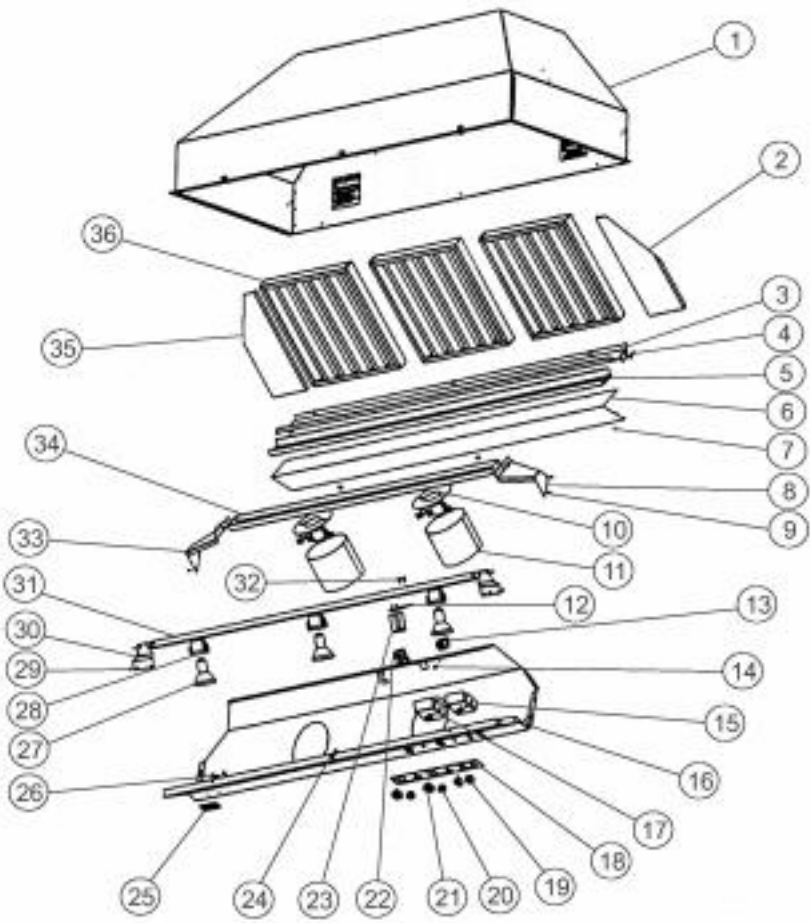

# VIKING VBCV54381 Owner's Manual

[Shop genuine replacement parts for VIKING  
VBCV54381](#)

[Find Your VIKING Range Hoods Parts - Select From 411 Models](#)

----- Manual continues below -----

Ref #	Part Number	Qty.	Description
1	UNSERVICEABLE	1	OVEN CAVITY, ASM 36
2	B20011006	1	RH SIDE SPACER (VBCV48)
3	B20011076	1	REAR FILTER SUPT TOP (VBCV54)
4	PD020032	7	SRW-8(A)X3/8PH.WFR HD 7/16DIAXNICL
5	B2003925	1	GREASE TROUGH (VWH5448/78/VIH54)
6	B20011022	1	FILTER SUPPORT BOTTOM
7	PD020087	6	10 X 1/2 PAN PH. TEK ZINC
8	A2009301	1	RH LIGHT SUPPORT TOP (VCWH)
9	PC040010	26	POP RIVET
10	A2003889	2	COWLING BRKT
11	B2003888	2	HEAT LAMP COWLING (18 HIGH HOODS)
12	B2003837	1	HEAT SENSOR BRKT
13	PE070197	1	MALE SOCKET (3 PRONG)
14	PD020010	1	10 X 3/8 GREEN GROUNDING SCREW
15	PE050156	1	PRO BLOWER CONTROL
16	B20010298	1	CONTROL PANEL (VBCV5438)
17	PE050141	1	PRO LIGHT CONTROL
18	PE040134	1	CONTROL PANEL PLATE
19	PE050050	1	HEAT LAMP SWITCH (A111B1100000)
20	PA010071	2	LIGHT/MOTOR CONTROLLER KNOB
21	PE050048	2	FAN/LIGHT SWITCH (HOODS) EP0M11J
22	PE070196	2	FEMALE SOCKET (2 PRONG)
23	A2103810	1	THERMODISC BRACKET
24	PD030010	3	NO.10-24 KEPS NUT
25	PE010165	1	VIKING CHROME PLATE LOGO
26	PD030006	2	CAPPED WASHER PAL NUT
27	PE050034	3	HALOGEN BULB 50W
28	013549-000	3	LIGHT SOCKET (125C LEADS)
30	A20011005	2	BOTTOM LIGHT SUPT BRKT (VWH/VBCV/VCWH)
31	A20011082	1	BOTTOM LIGHT SUPT (VWH/VBCV/VCWH54)
32	PD020032	4	SRW-8(A)X3/8PH.WFR HD 7/16DIAXNICL
33	A2009300	1	LH LIGHT SUPPORT TOP (VCWH)
34	A2009306	1	LIGHT SUPPORT TOP (VCWH5448)
35	B20011007	1	LH SIDE SPACER (VBCV48)
36	G3104046	3	BAFFLE FILTER ASSY (18 HOODS) 13.375 X 14
NI	PE070367	1	VWH4848/78 - 5448/78 WIRING HARNESS
NI	PE070204	1	HEYCO STRAIN RELIEF - 7-P2
NI	PE070205	1	3 PRONG FEMALE SUPPLY CORD
NI	019561-000	1	ENCLOSED JUNCTION BOX
NI	PJ030014	1	HEAT SENSOR (N.O.) 160 DEG.