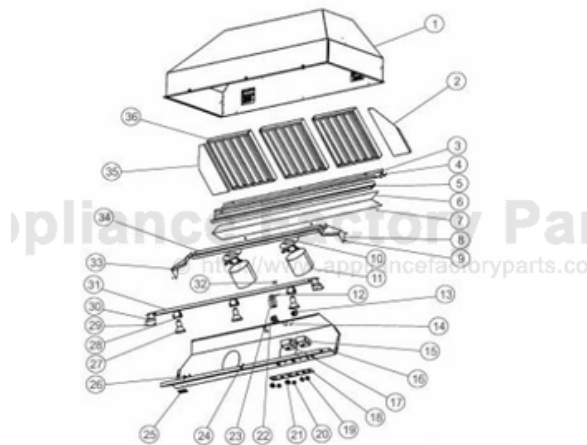

# VIKING VBCV54381 Owner's Manual

[Shop genuine replacement parts for VIKING  
VBCV54381](#)

[Find Your VIKING Range Hoods Parts - Select From 411 Models](#)

----- Manual continues below -----

Ref #	Part Number	Qty.	Description
1	UNSERVICEABLE	1	OVEN CAVITY, ASM 36
2	B20011006	1	RH SIDE SPACER (VBCV48)
3	B20011076	1	REAR FILTER SUPT TOP (VBCV54)
4	PD020032	7	SRW-8(A)X3/8PH.WFR HD 7/16DIAXNICL
5	B2003925	1	GREASE TROUGH (VWH5448/78/VIH54)
6	B20011022	1	FILTER SUPPORT BOTTOM
7	PD020087	6	10 X 1/2 PAN PH. TEK ZINC
8	A2009301	1	RH LIGHT SUPPORT TOP (VCWH)
9	PC040010	26	POP RIVET
10	A2003889	2	COWLING BRKT
11	B2003888	2	HEAT LAMP COWLING (18 HIGH HOODS)
12	B2003837	1	HEAT SENSOR BRKT
13	PE070197	1	MALE SOCKET (3 PRONG)
14	PD020010	1	10 X 3/8 GREEN GROUNDING SCREW
15	PE050156	1	PRO BLOWER CONTROL
16	B20010298	1	CONTROL PANEL (VBCV5438)
17	PE050141	1	PRO LIGHT CONTROL
18	PE040134	1	CONTROL PANEL PLATE
19	PE050050	1	HEAT LAMP SWITCH (A111B1100000)
20	PA010071	2	LIGHT/MOTOR CONTROLLER KNOB
21	PE050048	2	FAN/LIGHT SWITCH (HOODS) EP0M11J
22	PE070196	2	FEMALE SOCKET (2 PRONG)
23	A2103810	1	THERMODISC BRACKET
24	PD030010	3	NO.10-24 KEPS NUT
25	PE010165	1	VIKING CHROME PLATE LOGO
26	PD030006	2	CAPPED WASHER PAL NUT
27	PE050034	3	HALOGEN BULB 50W
28	013549-000	3	LIGHT SOCKET (125C LEADS)
30	A20011005	2	BOTTOM LIGHT SUPT BRKT (VWH/VBCV/VCWH)
31	A20011082	1	BOTTOM LIGHT SUPT (VWH/VBCV/VCWH54)
32	PD020032	4	SRW-8(A)X3/8PH.WFR HD 7/16DIAXNICL
33	A2009300	1	LH LIGHT SUPPORT TOP (VCWH)
34	A2009306	1	LIGHT SUPPORT TOP (VCWH5448)
35	B20011007	1	LH SIDE SPACER (VBCV48)
36	G3104046	3	BAFFLE FILTER ASSY (18 HOODS) 13.375 X 14
NI	PE070367	1	VWH4848/78 - 5448/78 WIRING HARNESS
NI	PE070204	1	HEYCO STRAIN RELIEF - 7-P2
NI	PE070205	1	3 PRONG FEMALE SUPPLY CORD
NI	019561-000	1	ENCLOSED JUNCTION BOX
NI	PJ030014	1	HEAT SENSOR (N.O.) 160 DEG.