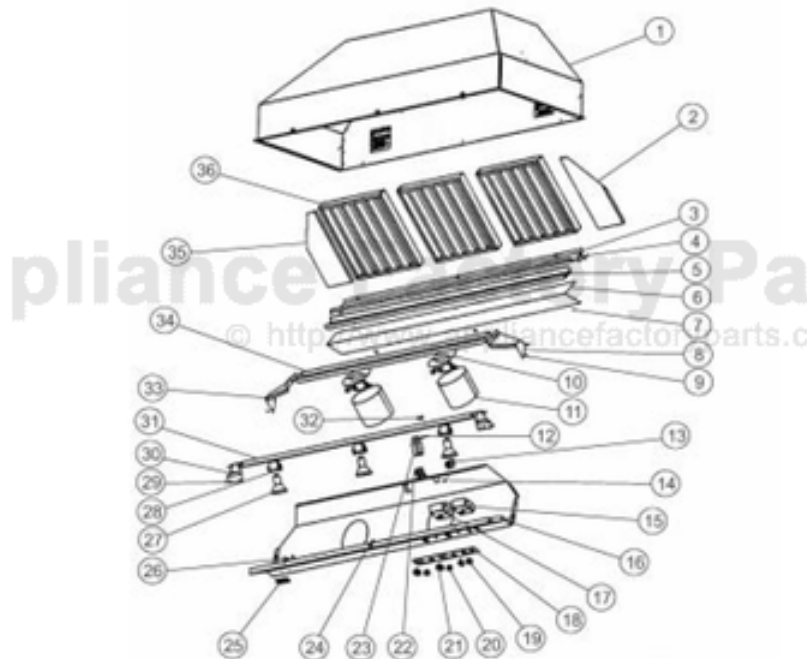

This Owner's Manual is provided and hosted by [Appliance Factory Parts](http://ApplianceFactoryParts.com).

VIKING VBCV54391 Owner's Manual

[Shop genuine replacement parts for VIKING
VBCV54391](#)

[Find Your VIKING Range Hoods Parts - Select From 411 Models](#)

----- Manual continues below -----

Ref #	Part Number	Qty.	Description
1	UNSERVICEABLE	1	OVEN CAVITY, ASM 36
2	B20011006	1	RH SIDE SPACER (VBCV48)
3	B20011076	1	REAR FILTER SUPT TOP (VBCV54)
4	PD020032	7	SRW-8(A)X3/8PH.WFR HD 7/16DIAXNICL
5	B2003925	1	GREASE TROUGH (VWH5448/78/VIH54)
6	B20011022	1	FILTER SUPPORT BOTTOM
7	PD020087	6	10 X 1/2 PAN PH. TEK ZINC
8	A2009301	1	RH LIGHT SUPPORT TOP (VCWH)
9	PC040010	26	POP RIVET
10	A2003889	2	COWLING BRKT
11	B2003888	2	HEAT LAMP COWLING (18 HIGH HOODS)
12	B2003837	1	HEAT SENSOR BRKT
13	PE070197	1	MALE SOCKET (3 PRONG)
14	PD020010	1	10 X 3/8 GREEN GROUNDING SCREW
15	PE050156	1	PRO BLOWER CONTROL
16	B20010298	1	CONTROL PANEL (VBCV5438)
17	PE050141	1	PRO LIGHT CONTROL
18	PE040134	1	CONTROL PANEL PLATE
19	PE050050	1	HEAT LAMP SWITCH (A111B1100000)
20	PA010071	2	LIGHT/MOTOR CONTROLLER KNOB
21	PE050048	2	FAN/LIGHT SWITCH (HOODS) EP0M11J
22	PE070196	2	FEMALE SOCKET (2 PRONG)
23	A2103810	1	THERMODISC BRACKET
24	PD030010	3	NO.10-24 KEPS NUT
25	PE010165	1	VIKING CHROME PLATE LOGO
26	PD030006	2	CAPPED WASHER PAL NUT
27	PE050034	3	HALOGEN BULB 50W
28	013549-000	3	LIGHT SOCKET (125C LEADS)
30	A20011005	2	BOTTOM LIGHT SUPT BRKT (VWH/VBCV/VCWH)
31	A20011082	1	BOTTOM LIGHT SUPT (VWH/VBCV/VCWH54)
32	PD020032	4	SRW-8(A)X3/8PH.WFR HD 7/16DIAXNICL
33	A2009300	1	LH LIGHT SUPPORT TOP (VCWH)
34	A2009306	1	LIGHT SUPPORT TOP (VCWH5448)
35	B20011007	1	LH SIDE SPACER (VBCV48)
36	G3104046	3	BAFFLE FILTER ASSY (18 HOODS) 13.375 X 14
NI	PE070367	1	VWH4848/78 - 5448/78 WIRING HARNESS
NI	PE070204	1	HEYCO STRAIN RELIEF - 7-P2
NI	PE070205	1	3 PRONG FEMALE SUPPLY CORD
NI	019561-000	1	ENCLOSED JUNCTION BOX
NI	PJ030014	1	HEAT SENSOR (N.O.) 160 DEG.