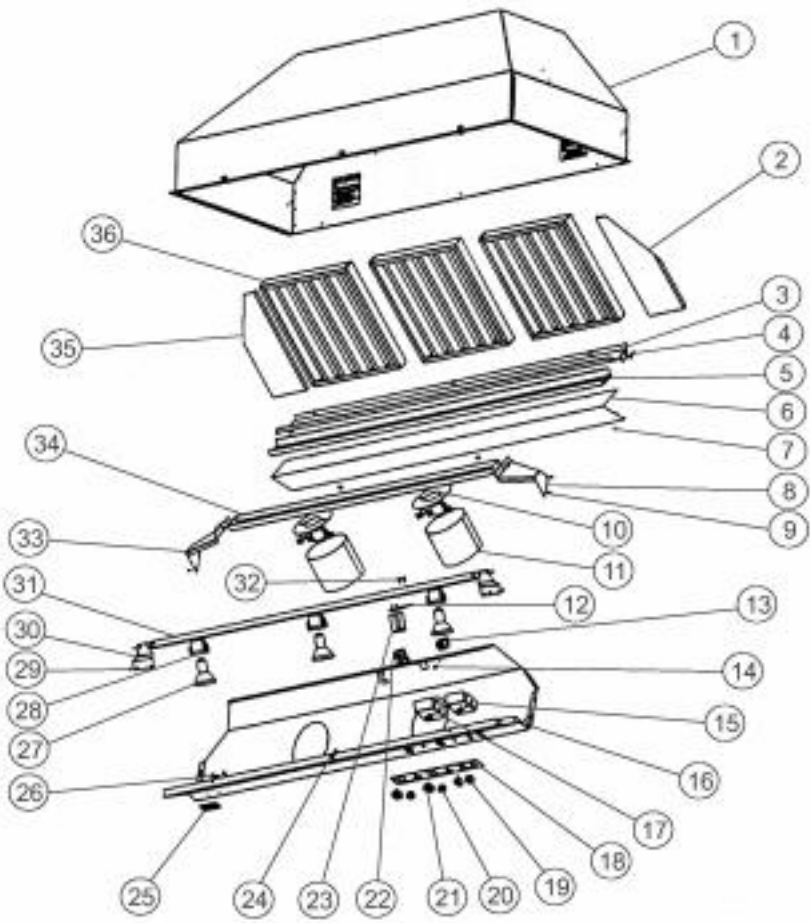

This Owner's Manual is provided and hosted by [Appliance Factory Parts](http://ApplianceFactoryParts.com).

VIKING VBCV54391 Owner's Manual

[Shop genuine replacement parts for VIKING
VBCV54391](#)

[Find Your VIKING Range Hoods Parts - Select From 411 Models](#)

----- Manual continues below -----

Ref #	Part Number	Qty.	Description
1	UNSERVICEABLE	1	OVEN CAVITY, ASM 36
2	B20011006	1	RH SIDE SPACER (VBCV48)
3	B20011076	1	REAR FILTER SUPT TOP (VBCV54)
4	PD020032	7	SRW-8(A)X3/8PH.WFR HD 7/16DIAXNICL
5	B2003925	1	GREASE TROUGH (VWH5448/78/VIH54)
6	B20011022	1	FILTER SUPPORT BOTTOM
7	PD020087	6	10 X 1/2 PAN PH. TEK ZINC
8	A2009301	1	RH LIGHT SUPPORT TOP (VCWH)
9	PC040010	26	POP RIVET
10	A2003889	2	COWLING BRKT
11	B2003888	2	HEAT LAMP COWLING (18 HIGH HOODS)
12	B2003837	1	HEAT SENSOR BRKT
13	PE070197	1	MALE SOCKET (3 PRONG)
14	PD020010	1	10 X 3/8 GREEN GROUNDING SCREW
15	PE050156	1	PRO BLOWER CONTROL
16	B20010298	1	CONTROL PANEL (VBCV5438)
17	PE050141	1	PRO LIGHT CONTROL
18	PE040134	1	CONTROL PANEL PLATE
19	PE050050	1	HEAT LAMP SWITCH (A111B1100000)
20	PA010071	2	LIGHT/MOTOR CONTROLLER KNOB
21	PE050048	2	FAN/LIGHT SWITCH (HOODS) EP0M11J
22	PE070196	2	FEMALE SOCKET (2 PRONG)
23	A2103810	1	THERMODISC BRACKET
24	PD030010	3	NO.10-24 KEPS NUT
25	PE010165	1	VIKING CHROME PLATE LOGO
26	PD030006	2	CAPPED WASHER PAL NUT
27	PE050034	3	HALOGEN BULB 50W
28	013549-000	3	LIGHT SOCKET (125C LEADS)
30	A20011005	2	BOTTOM LIGHT SUPT BRKT (VWH/VBCV/VCWH)
31	A20011082	1	BOTTOM LIGHT SUPT (VWH/VBCV/VCWH54)
32	PD020032	4	SRW-8(A)X3/8PH.WFR HD 7/16DIAXNICL
33	A2009300	1	LH LIGHT SUPPORT TOP (VCWH)
34	A2009306	1	LIGHT SUPPORT TOP (VCWH5448)
35	B20011007	1	LH SIDE SPACER (VBCV48)
36	G3104046	3	BAFFLE FILTER ASSY (18 HOODS) 13.375 X 14
NI	PE070367	1	VWH4848/78 - 5448/78 WIRING HARNESS
NI	PE070204	1	HEYCO STRAIN RELIEF - 7-P2
NI	PE070205	1	3 PRONG FEMALE SUPPLY CORD
NI	019561-000	1	ENCLOSED JUNCTION BOX
NI	PJ030014	1	HEAT SENSOR (N.O.) 160 DEG.