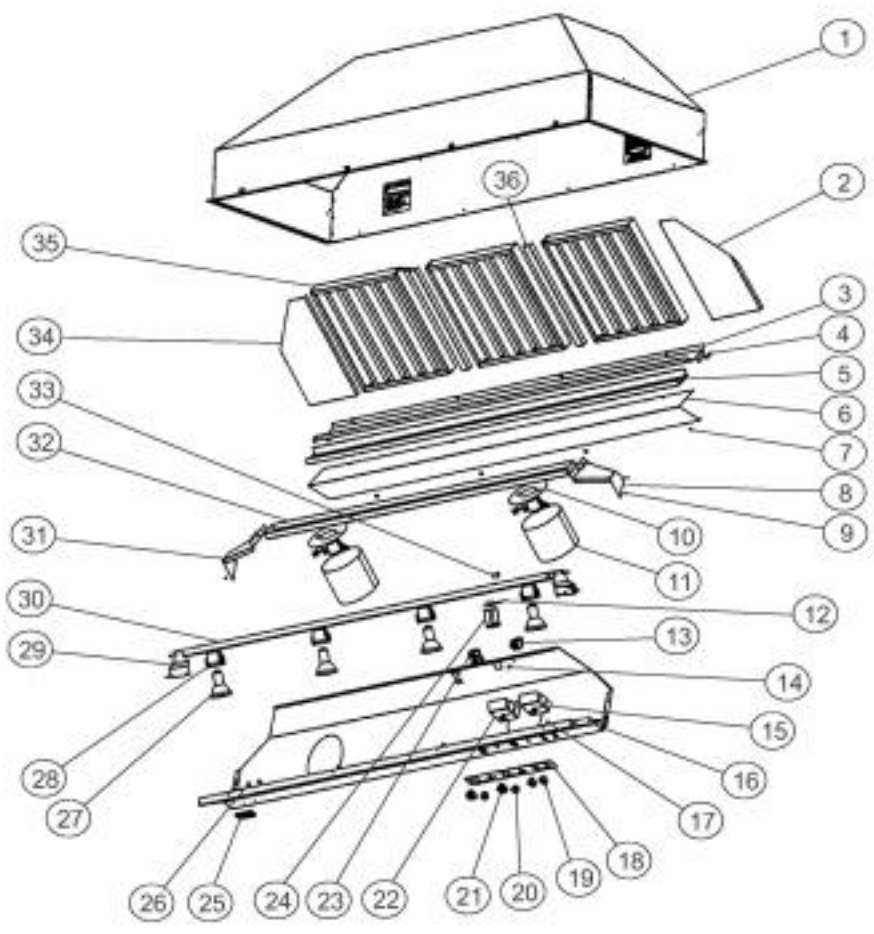

This Owner's Manual is provided and hosted by [Appliance Factory Parts](#).

VIKING VBCV60381 Owner's Manual

[Shop genuine replacement parts for VIKING
VBCV60381](#)

[Find Your VIKING Range Hoods Parts - Select From 411 Models](#)

----- Manual continues below -----

Ref #	Part Number	Qty.	Description
1	UNSERVICEABLE	1	OVEN CAVITY, ASM 36
2	B20012417	1	RH SIDE SPACER (VBCV60/6638)
3	B20011077	1	REAR FILTER SUPT TOP (VBCV60)
4	PD020032	4	SRW-8(A)X3/8PH.WFR HD 7/16DIAXNICL
5	B2003944	1	GREASE TROUGH (VWH6048/78)
6	B20011023	1	FILTER SUPPORT BOTTOM
7	PD020087	16	10 X 1/2 PAN PH. TEK ZINC
8	A2009301	1	RH LIGHT SUPPORT TOP (VCWH)
9	PC040010	24	POP RIVET
10	A2003889	2	COWLING BRKT
11	B2003888	2	HEAT LAMP COWLING (18 HIGH HOODS)
12	B2003837	1	HEAT SENSOR BRKT
13	PE070197	1	MALE SOCKET (3 PRONG)
14	PD020010	1	10 X 3/8 GREEN GROUNDING SCREW
15	PE050156	1	PRO BLOWER CONTROL
16	B20011001	1	CONTROL PANEL (VBCV60)
17	PD030010	4	NO.10-24 KEPS NUT
18	PE040134	1	CONTROL PANEL PLATE
19	PE050050	2	HEAT LAMP SWITCH (A111B1100000)
20	PA010071	2	LIGHT/MOTOR CONTROLLER KNOB
21	PE050048	2	FAN/LIGHT SWITCH (HOODS) EP0M11J
22	PE050141	1	PRO LIGHT CONTROL
23	PE070196	2	FEMALE SOCKET (2 PRONG)
24	A2103810	1	THERMODISC BRACKET
25	PE010165	1	VIKING CHROME PLATE LOGO
26	PD030006	2	CAPPED WASHER PAL NUT
27	PE050034	4	HALOGEN BULB 50W
28	013549-000	4	LIGHT SOCKET (125C LEADS)
29	A20011005	2	BOTTOM LIGHT SUPT BRKT (VWH/VBCV/VCWH)
30	A20011083	1	LIGHT SUPPORT
31	A2009300	1	LH LIGHT SUPPORT TOP (VCWH)
32	A2009307	1	LIGHT SUPPORT TOP (VCWH6048)
33	PD020087	4	10 X 1/2 PAN PH. TEK ZINC
34	B20012418	1	LH SIDE SPACER (VBCV60/6638)
35	G3104046	3	BAFFLE FILTER ASSY (18 HOODS) 13.375 X 14
36	B20012420	2	FILTER SPACER (VBCV6038)
NI	PE070380	1	WIRE HARNESS
NI	PE070204	1	HEYCO STRAIN RELIEF - 7-P2
NI	PE070205	1	3 PRONG FEMALE SUPPLY CORD
NI	019561-000	1	ENCLOSED JUNCTION BOX
NI	PJ030014	1	HEAT SENSOR (N.O.) 160 DEG.