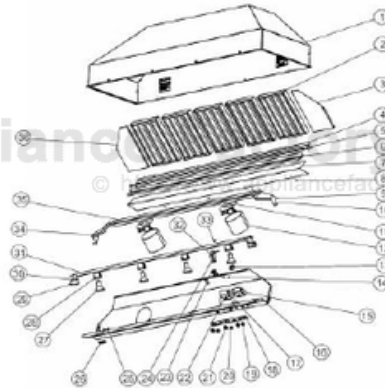

This Owner's Manual is provided and hosted by [Appliance Factory Parts](#).

VIKING VBCV66381 Owner's Manual

[Shop genuine replacement parts for VIKING
VBCV66381](#)

[Find Your VIKING Range Hoods Parts - Select From 411 Models](#)

----- Manual continues below -----

Ref #	Part Number	Qty.	Description
1	UNSERVICEABLE	1	OVEN CAVITY, ASM 36
2	G3108724	5	BAFFLE FILTER ASSY (VWH2448) 9.625 X 14
3	B20012417	1	RH SIDE SPACER (VBCV60/6638)
4	B20011078	1	REAR FILTER SUPT (VBCV66)
5	PD020087	6	10 X 1/2 PAN PH. TEK ZINC
6	B2003963	1	GREASE TROUGH (VWH6648/78)
7	B20011024	1	FILTER SUPPORT BOTTOM
8	PD020032	10	SRW-8(A)X3/8PH.WFR HD 7/16DIAXNICL
9	PC040010	22	POP RIVET
10	A2009301	1	RH LIGHT SUPPORT TOP (VCWH)
11	A2003889	1	COWLING BRKT
12	B2003888	1	HEAT LAMP COWLING (18 HIGH HOODS)
13	PE070197	1	MALE SOCKET (3 PRONG)
14	PD020010	1	10 X 3/8 GREEN GROUNDING SCREW
15	PE050156	1	PRO BLOWER CONTROL
16	B20011002	1	CONTROL PANEL (VBCV66)
17	PD030010	4	NO.10-24 KEPS NUT
18	PE040134	1	CONTROL PANEL PLATE
19	PE050050	2	HEAT LAMP SWITCH (A111B1100000)
20	PA010071	2	LIGHT/MOTOR CONTROLLER KNOB
21	PE050048	2	FAN/LIGHT SWITCH (HOODS) EP0M11J
22	PE050141	1	PRO LIGHT CONTROL
23	PE070196	2	FEMALE SOCKET (2 PRONG)
24	A2103810	1	THERMODISC BRACKET
25	PD030006	2	CAPPED WASHER PAL NUT
26	PE010165	1	VIKING CHROME PLATE LOGO
27	PE050034	4	HALOGEN BULB 50W
28	013549-000	4	LIGHT SOCKET (125C LEADS)
29	PC040010	4	POP RIVET
30	A20011005	2	BOTTOM LIGHT SUPT BRKT (VWH/VBCV/VCWH)
31	A20011084	1	BOTTOM LIGHT SUPT (VWH/VBCV/VCWH66)
32	B2003837	1	HEAT SENSOR BRKT
33	PD020032	2	SRW-8(A)X3/8PH.WFR HD 7/16DIAXNICL
34	A2009300	1	LH LIGHT SUPPORT TOP (VCWH)
35	A2009308	1	LIGHT SUPPORT TOP (VCWH6648)
36	B20012418	1	LH SIDE SPACER (VBCV60/6638)
NI	PE070380	1	WIRE HARNESS
NI	PE070204	1	HEYCO STRAIN RELIEF - 7-P2
NI	PE070205	1	3 PRONG FEMALE SUPPLY CORD
NI	019561-000	1	ENCLOSED JUNCTION BOX
NI	PJ030014	1	HEAT SENSOR (N.O.) 160 DEG.