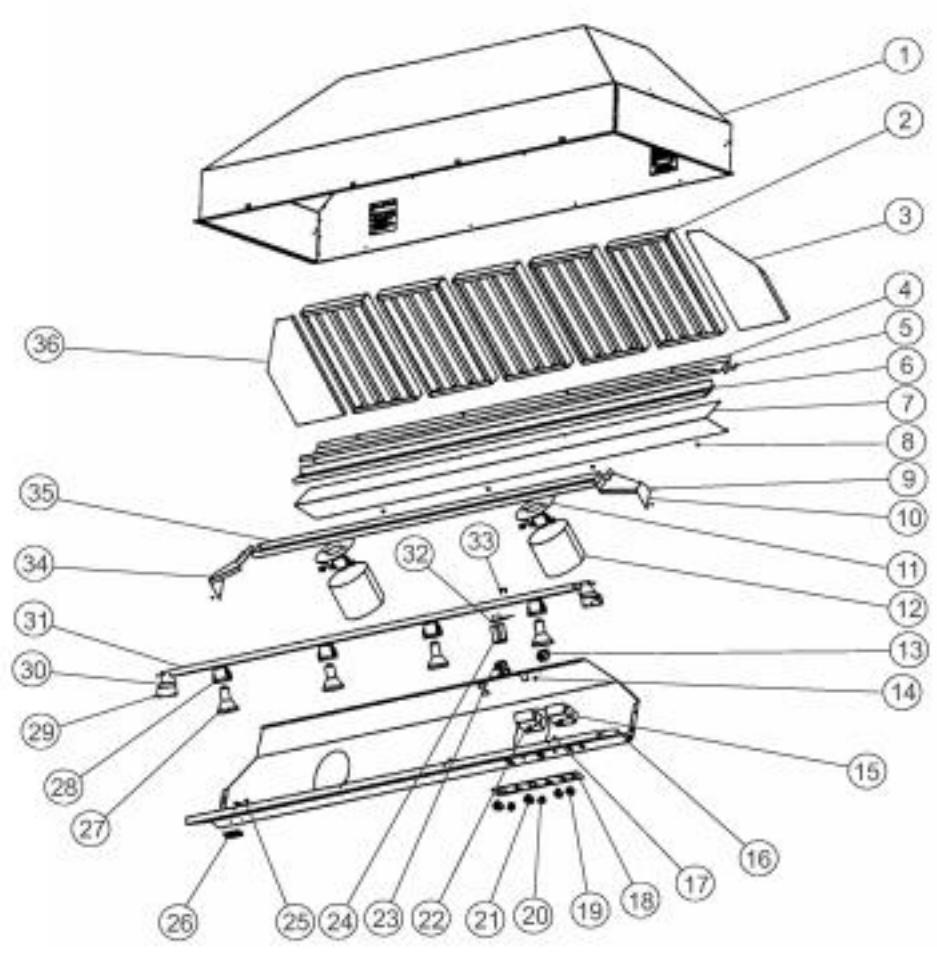

This Owner's Manual is provided and hosted by [Appliance Factory Parts](#).

VIKING VBCV66381 Owner's Manual

[Shop genuine replacement parts for VIKING
VBCV66381](#)

[Find Your VIKING Range Hoods Parts - Select From 411 Models](#)

----- Manual continues below -----

Ref #	Part Number	Qty.	Description
1	UNSERVICEABLE	1	OVEN CAVITY, ASM 36
2	G3108724	5	BAFFLE FILTER ASSY (VWH2448) 9.625 X 14
3	B20012417	1	RH SIDE SPACER (VBCV60/6638)
4	B20011078	1	REAR FILTER SUPT (VBCV66)
5	PD020087	6	10 X 1/2 PAN PH. TEK ZINC
6	B2003963	1	GREASE TROUGH (VWH6648/78)
7	B20011024	1	FILTER SUPPORT BOTTOM
8	PD020032	10	SRW-8(A)X3/8PH.WFR HD 7/16DIAXNICL
9	PC040010	22	POP RIVET
10	A2009301	1	RH LIGHT SUPPORT TOP (VCWH)
11	A2003889	1	COWLING BRKT
12	B2003888	1	HEAT LAMP COWLING (18 HIGH HOODS)
13	PE070197	1	MALE SOCKET (3 PRONG)
14	PD020010	1	10 X 3/8 GREEN GROUNDING SCREW
15	PE050156	1	PRO BLOWER CONTROL
16	B20011002	1	CONTROL PANEL (VBCV66)
17	PD030010	4	NO.10-24 KEPS NUT
18	PE040134	1	CONTROL PANEL PLATE
19	PE050050	2	HEAT LAMP SWITCH (A111B1100000)
20	PA010071	2	LIGHT/MOTOR CONTROLLER KNOB
21	PE050048	2	FAN/LIGHT SWITCH (HOODS) EP0M11J
22	PE050141	1	PRO LIGHT CONTROL
23	PE070196	2	FEMALE SOCKET (2 PRONG)
24	A2103810	1	THERMODISC BRACKET
25	PD030006	2	CAPPED WASHER PAL NUT
26	PE010165	1	VIKING CHROME PLATE LOGO
27	PE050034	4	HALOGEN BULB 50W
28	013549-000	4	LIGHT SOCKET (125C LEADS)
29	PC040010	4	POP RIVET
30	A20011005	2	BOTTOM LIGHT SUPT BRKT (VWH/VBCV/VCWH)
31	A20011084	1	BOTTOM LIGHT SUPT (VWH/VBCV/VCWH66)
32	B2003837	1	HEAT SENSOR BRKT
33	PD020032	2	SRW-8(A)X3/8PH.WFR HD 7/16DIAXNICL
34	A2009300	1	LH LIGHT SUPPORT TOP (VCWH)
35	A2009308	1	LIGHT SUPPORT TOP (VCWH6648)
36	B20012418	1	LH SIDE SPACER (VBCV60/6638)
NI	PE070380	1	WIRE HARNESS
NI	PE070204	1	HEYCO STRAIN RELIEF - 7-P2
NI	PE070205	1	3 PRONG FEMALE SUPPLY CORD
NI	019561-000	1	ENCLOSED JUNCTION BOX
NI	PJ030014	1	HEAT SENSOR (N.O.) 160 DEG.