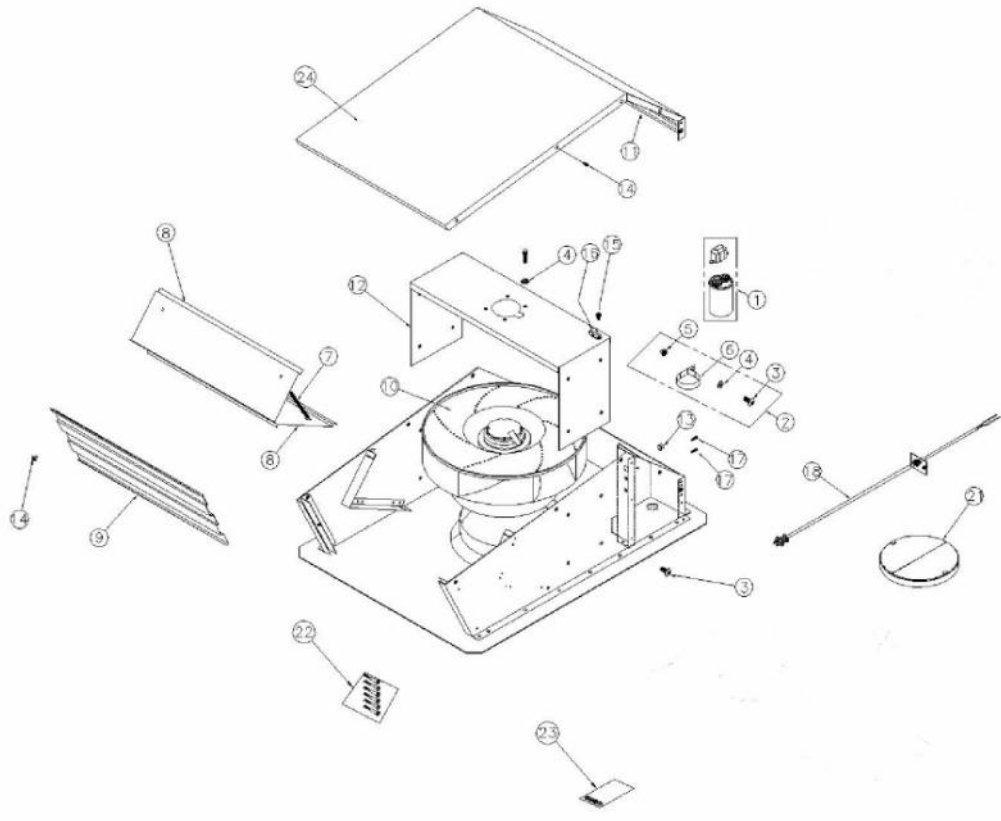

----- Manual continues below -----

Ref #	Part Number	Qty.	Description
1	PV300143	1	CAPACITOR CLAMP VEDV900
2	PV300146	1	INSTALLATION HARDWARE
3	PV300047	1	AIR BOX ASSEMBLY
4	PV300042	1	SCREW, 12-24 X /312 SLT HWH NO.2
5	PV300045	9	GROUND SCREW
6	PV300038	1	BUSHING
7	PV300031	1	GRILLE
8	PV300142	1	SUB TO PV300066 - CAPACITOR VEDV1200
9	PV300032	1	GRILLE
10	PV300138	1	SPACER RING VEDV1200
11	PV300028	1	MOTOR SUPPORT
12	PV300029	1	DAMPER FLAP
13	PV300039	1	SCREW, 8-18 X 3/8 PH TR HD
14	PV300040	12	SCREW, M6 X 1-16
15	PV300043	1	CORD CLAMP
16	PV300044	1	NUT WHIZ 1/4-20
17	PV300046	1	SCREW, 1/4 X 1/2 PH PAN HD
18	PV300208	1	CORDSET (DEV1200 ONLY)
21	PV300007	1	BLOWER COMPLETE UNIT 332
22	PV300147	1	10`` ADAPTOR PLATE
23	PV300154	1	DNDFT FLTR KT 97015504 RE
24	031114-001	1	COVER WITH FOAM SEAL