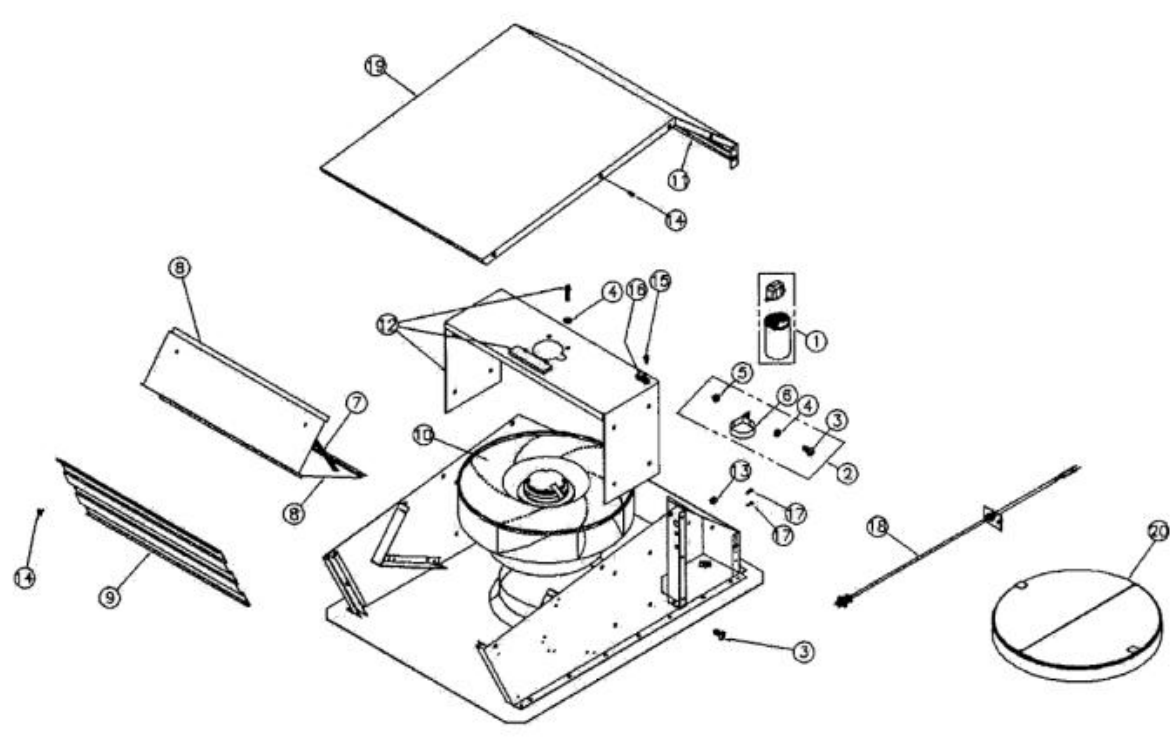

# VIKING DEV1500 Owner's Manual

[Shop genuine replacement parts for VIKING DEV1500](#)

[Find Your VIKING Range Hoods Parts - Select From 411 Models](#)

----- Manual continues below -----

Ref #	Part Number	Qty.	Description
1	PV300205		CAPACITOR (1500CFM BLOWER)
2	PV300145		CAPACITOR CLAMP ASSY (INCLUDES ITEMS No.3,4,5,6)
3	PV300046		1/4-20 X 1/2 SCREW
4	PV300041		WASHER, LOCK, INT. TOOTH, 1/4
5	PV300044		NUT WHIZ 1/4-20
6	PV300037		CAPACITOR BRACKET
7	PV300030		DAMPER SPRING 99140145
8	PV300202		DAMPER FLAP
9	PV300203		GRILLE (1500 CFM BLOWER)
10	PV300198		BLOWER ASSEMBLY
11	PV300200		FOAM SEAL
12	PV300201		MOTOR SUPPORT (S97016266)
13	PV300038		MOTOR SUPPORT
14	PV300039		SCREW, 8-18 X 3/8 PH TR HD
15	PV300042		SCREW, 12-24 X /312 SLT HWH NO.2
16	PV300043		CORD CLAMP
17	PV300045		GROUND SCREW
18	PV300207		CORD SET ASSY
19	PV300199		COVER (DEV/VEV 1500 BLOWERS) S97016264
20	PV300006		DAMPER 421
NI	PV300146		INSTALLATION HARDWARE