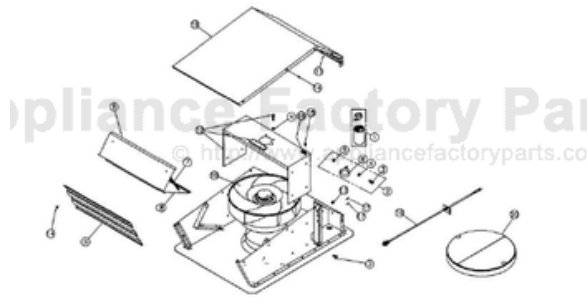

# VIKING DEV1500 Owner's Manual

[Shop genuine replacement parts for VIKING DEV1500](#)

[Find Your VIKING Range Hoods Parts - Select From 411 Models](#)

----- Manual continues below -----

Ref #	Part Number	Qty.	Description
1	PV300205		CAPACITOR (1500CFM BLOWER)
2	PV300145		CAPACITOR CLAMP ASSY (INCLUDES ITEMS No.3,4,5,6)
3	PV300046		1/4-20 X 1/2 SCREW
4	PV300041		WASHER, LOCK, INT. TOOTH, 1/4
5	PV300044		NUT WHIZ 1/4-20
6	PV300037		CAPACITOR BRACKET
7	PV300030		DAMPER SPRING 99140145
8	PV300202		DAMPER FLAP
9	PV300203		GRILLE (1500 CFM BLOWER)
10	PV300198		BLOWER ASSEMBLY
11	PV300200		FOAM SEAL
12	PV300201		MOTOR SUPPORT (S97016266)
13	PV300038		MOTOR SUPPORT
14	PV300039		SCREW, 8-18 X 3/8 PH TR HD
15	PV300042		SCREW, 12-24 X /312 SLT HWH NO.2
16	PV300043		CORD CLAMP
17	PV300045		GROUND SCREW
18	PV300207		CORD SET ASSY
19	PV300199		COVER (DEV/VEV 1500 BLOWERS) S97016264
20	PV300006		DAMPER 421
NI	PV300146		INSTALLATION HARDWARE