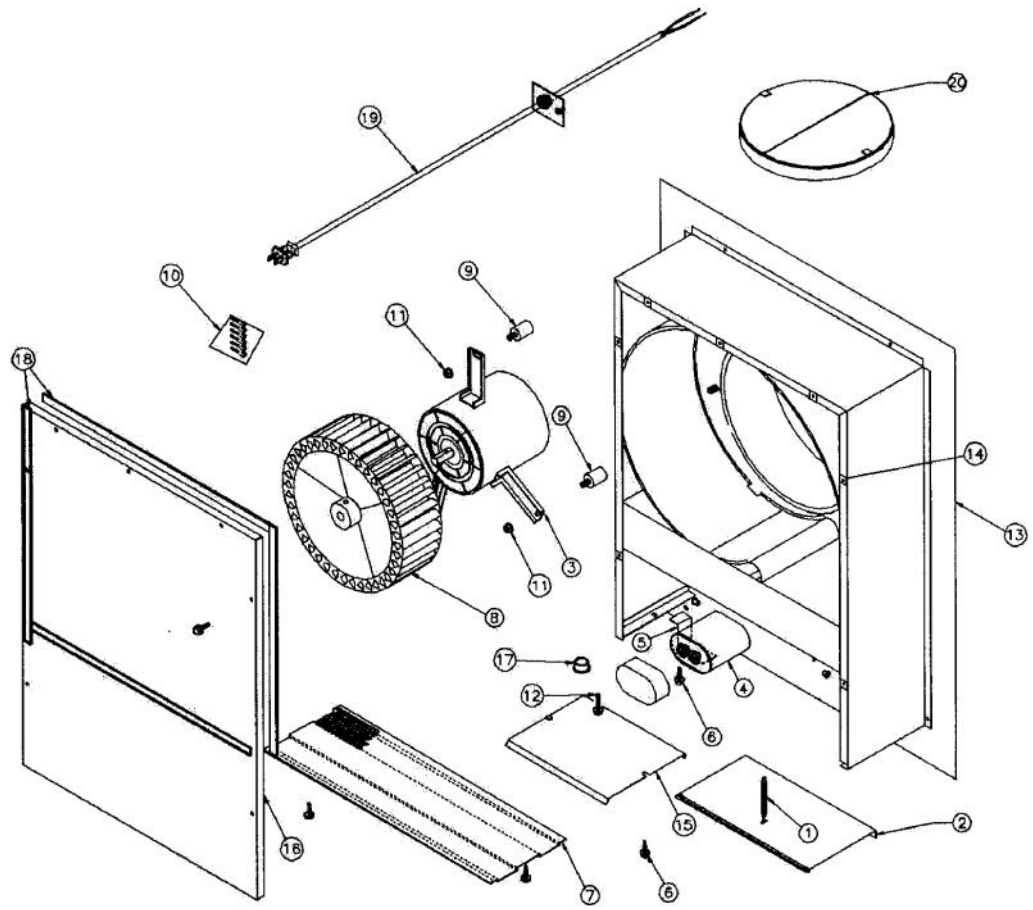

----- Manual continues below -----

Ref #	Part Number	Qty.	Description
NI	PV300130		DAMPER EXT BLOWER VEDV900 97015515
1	PV300030		DAMPER SPRING 99140145
2	PV300048		DAMPER
3	PV300054		MOTOR W/ CAPACITR VEV 900 597015691
4	PV300134		CAPACITOR VEDV900 97015519
5	PV300057		CAPACITOR CLAMP (S97015694)
6	PV300065		HEX SCREW, NO.8-16 X 3/8 (97015701)
7	PV300052		GRILLE (S97015690)
8	PV300024		BLOWER WHEEL VEV900 99020263
9	PV300129		ISOLATOR MOTOR MT VIDV900 99071525
10	PV300146		INSTALLATION HARDWARE
11	PV300044		NUT WHIZ 1/4-20
12	PV300045		GROUND SCREW
13	PV300047		AIR BOX ASSEMBLY
14	PV300049		SHEET METAL NUT, NO.18 U-TYPE
15	PV300056		WIRING BOX COVER 8901097
16	PV300058		AIR BOX COVER
17	PV300062		HEYCO
18	PV300063		FOAM SEAL
19	PV300207		CORD SET ASSY
20	PV300006		DAMPER 421