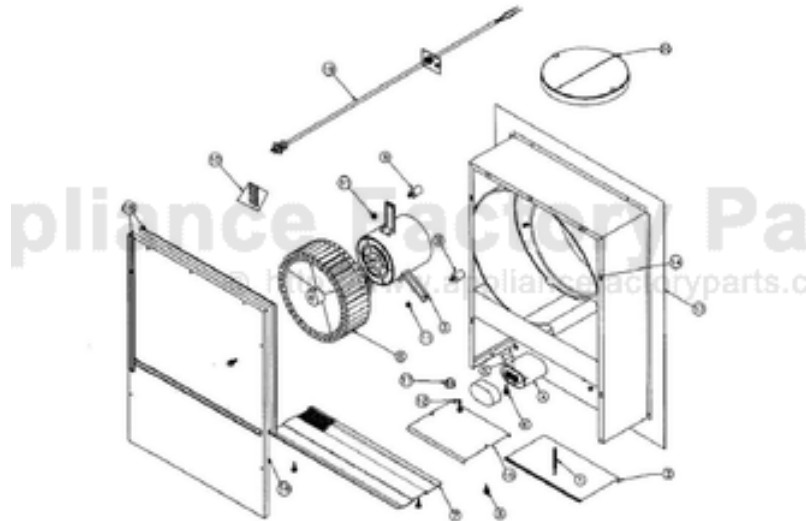

[Find Your VIKING Range Hoods Parts - Select From 411 Models](#)

----- Manual continues below -----