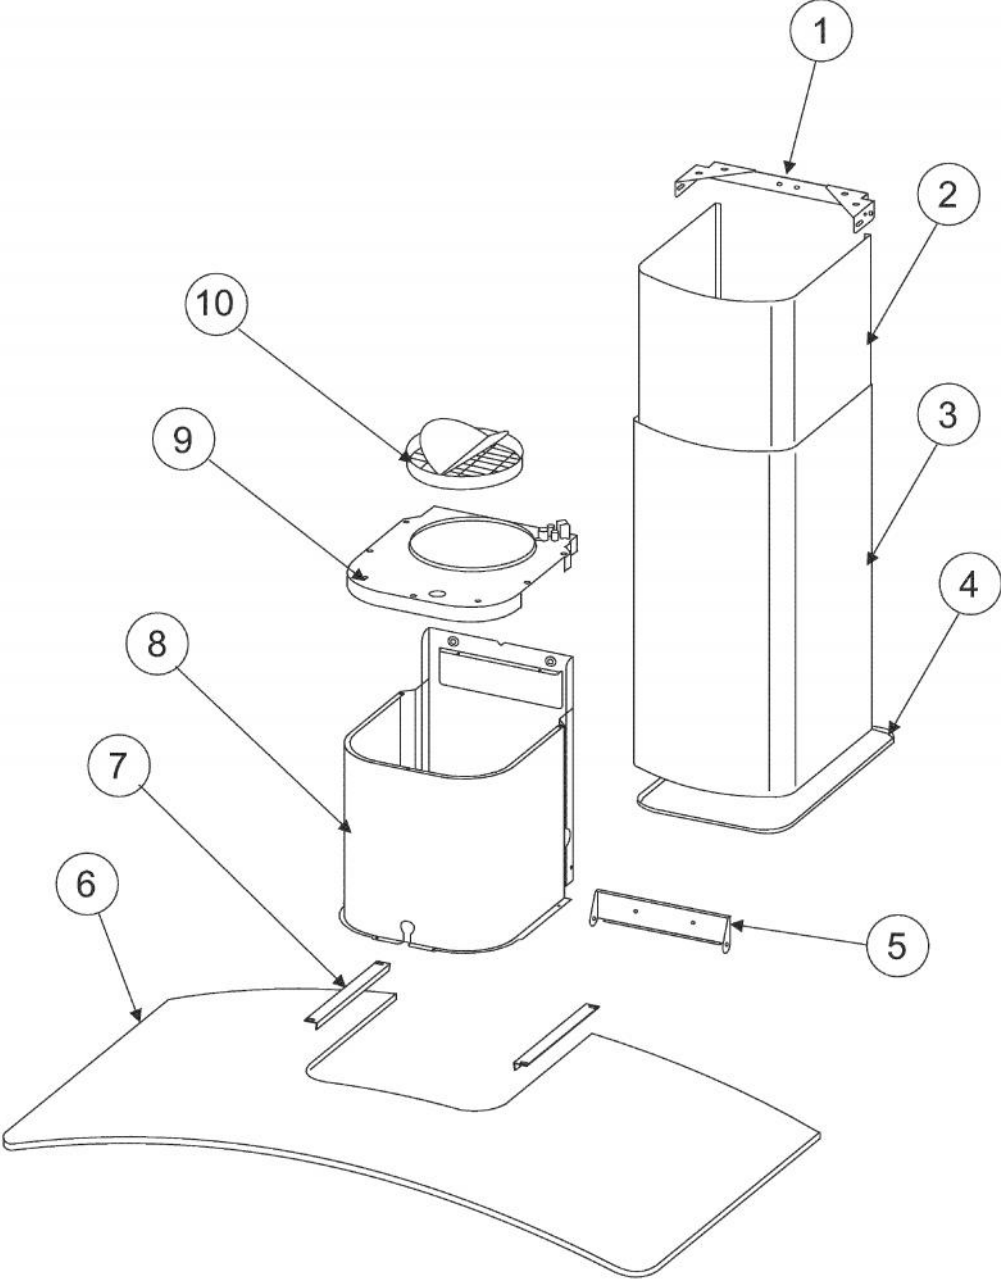

# VIKING DGWH3646 Owner's Manual

[Shop genuine replacement parts for VIKING  
DGWH3646](#)

[Find Your VIKING Range Hoods Parts - Select From 411 Models](#)

----- Manual continues below -----

Ref #	Part Number	Qty.	Description
1	009325-000	1	SWITCH MOUNTING BRACKET
2	009355-000	1	CONTROL BOARD BOX
3	009351-000	1	CONTROL BOARD BOX
4	009354-000	1	SWITCH BOARD BOX COVER
5	009350-000	4	SWITCH BUTTON
6	009352-000	1	WARNING LAMP

Ref #	Part Number	Qty.	Description
2	009306-000	1	BOTTOM BRACKET
3	009379-000	2	GREASE FILTER
4	011128-000	1	FEEDER CABLE BUSHING
5	011127-000	1	LOGO
6	009292-000	2	HALOGEN LAMP BULB
7	009360-000	10	HALOGEN LAMP HOUSING
NI	009379-000	1	GREASE FILTER

Ref #	Part Number	Qty.	Description
1	009300-000	1	CONTROL BOARD COVER
2	009348-000	1	CONTROL BOARD
3	009299-000	1	CONTROL BOARD BOX
4	009284-000	1	MOTOR CAPACITOR
5	009349-000	1	TRANSFORMER
6	009285-000	1	ELECTRICAL BOX SUPPORT
7	009345-000	1	WIRE STOP
8	009344-000	1	JUNCTION CLAMP
9	009342-000	1	SUPPLY CORD BOX
10	009343-000	1	SUPPLY CORD BOX COVER
11	009301-000	1	BLOWER HOUSING
12	009318-000	1	MOTOR
13	009303-000	3	RUBBER WASHER
14	009302-000	1	BLOWER WHEEL
15	009304-000	1	SUPPLY CORD
16	009289-000	1	TERMINAL BOX
17	009361-000	1	TERMINAL COVER
18	009346-000	1	CONTROL BOARD BOX
19	009341-000	2	WIRE CLAMP

Ref #	Part Number	Qty.	Description
1	009339-000	1	FLUE MOUNTING BRACKET
2	009338-000	1	DECORATIVE FLUE TOP
3	009336-000	1	DECORATIVE FLUE BOTTOM
4	009326-000	1	FLUE GASKET
5	009358-000	1	BLOWER SUPPORT BRACKET
6	009378-000	1	GLASS (S97017961)
7	009359-000	2	BRACKET
8	009305-000	1	BLOWER MOUNTING COVER
9	009357-000	1	COVER
10	009319-000	1	DISCHARGE COLLAR