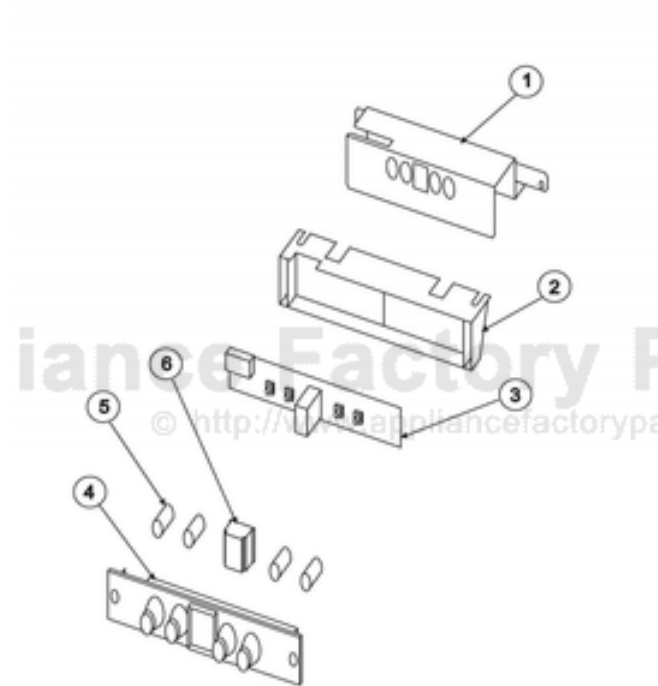

# VIKING DGWH3646 Owner's Manual

[Shop genuine replacement parts for VIKING  
DGWH3646](#)

[Find Your VIKING Range Hoods Parts - Select From 411 Models](#)

----- Manual continues below -----

Ref #	Part Number	Qty.	Description
1	009325-000	1	SWITCH MOUNTING BRACKET
2	009355-000	1	CONTROL BOARD BOX
3	009351-000	1	CONTROL BOARD BOX
4	009354-000	1	SWITCH BOARD BOX COVER
5	009350-000	4	SWITCH BUTTON
6	009352-000	1	WARNING LAMP

Ref #	Part Number	Qty.	Description
2	009306-000	1	BOTTOM BRACKET
3	009379-000	2	GREASE FILTER
4	011128-000	1	FEEDER CABLE BUSHING
5	011127-000	1	LOGO
6	009292-000	2	HALOGEN LAMP BULB
7	009360-000	10	HALOGEN LAMP HOUSING
NI	009379-000	1	GREASE FILTER

Ref #	Part Number	Qty.	Description
1	009300-000	1	CONTROL BOARD COVER
2	009348-000	1	CONTROL BOARD
3	009299-000	1	CONTROL BOARD BOX
4	009284-000	1	MOTOR CAPACITOR
5	009349-000	1	TRANSFORMER
6	009285-000	1	ELECTRICAL BOX SUPPORT
7	009345-000	1	WIRE STOP
8	009344-000	1	JUNCTION CLAMP
9	009342-000	1	SUPPLY CORD BOX
10	009343-000	1	SUPPLY CORD BOX COVER
11	009301-000	1	BLOWER HOUSING
12	009318-000	1	MOTOR
13	009303-000	3	RUBBER WASHER
14	009302-000	1	BLOWER WHEEL
15	009304-000	1	SUPPLY CORD
16	009289-000	1	TERMINAL BOX
17	009361-000	1	TERMINAL COVER
18	009346-000	1	CONTROL BOARD BOX
19	009341-000	2	WIRE CLAMP

Ref #	Part Number	Qty.	Description
1	009339-000	1	FLUE MOUNTING BRACKET
2	009338-000	1	DECORATIVE FLUE TOP
3	009336-000	1	DECORATIVE FLUE BOTTOM
4	009326-000	1	FLUE GASKET
5	009358-000	1	BLOWER SUPPORT BRACKET
6	009378-000	1	GLASS (S97017961)
7	009359-000	2	BRACKET
8	009305-000	1	BLOWER MOUNTING COVER
9	009357-000	1	COVER
10	009319-000	1	DISCHARGE COLLAR