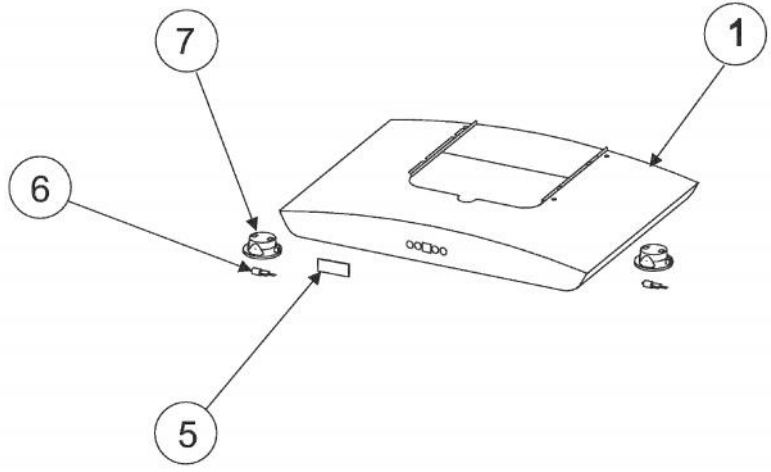

# VIKING DGWH3646 Owner's Manual

[Shop genuine replacement parts for VIKING  
DGWH3646](#)

[Find Your VIKING Range Hoods Parts - Select From 411 Models](#)

----- Manual continues below -----

Ref #	Part Number	Qty.	Description
1	009325-000	1	SWITCH MOUNTING BRACKET
2	009355-000	1	CONTROL BOARD BOX
3	009351-000	1	CONTROL BOARD BOX
4	009354-000	1	SWITCH BOARD BOX COVER
5	009350-000	4	SWITCH BUTTON
6	009352-000	1	WARNING LAMP