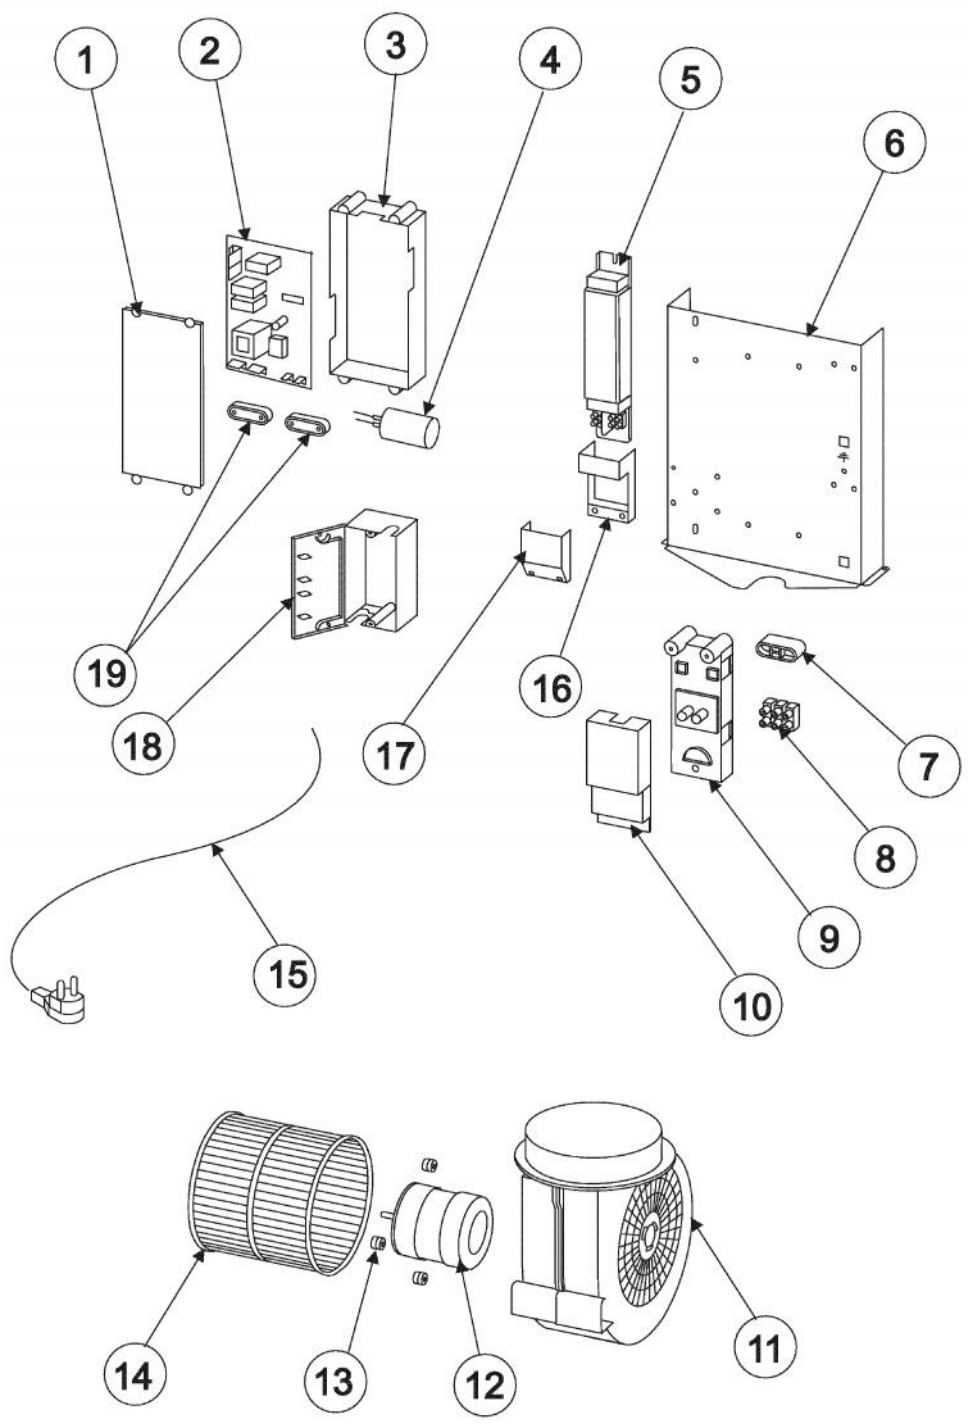

# VIKING DGWH3646 Owner's Manual

[Shop genuine replacement parts for VIKING  
DGWH3646](#)

[Find Your VIKING Range Hoods Parts - Select From 411 Models](#)

----- Manual continues below -----

Ref #	Part Number	Qty.	Description
1	009325-000	1	SWITCH MOUNTING BRACKET
2	009355-000	1	CONTROL BOARD BOX
3	009351-000	1	CONTROL BOARD BOX
4	009354-000	1	SWITCH BOARD BOX COVER
5	009350-000	4	SWITCH BUTTON
6	009352-000	1	WARNING LAMP

Ref #	Part Number	Qty.	Description
2	009306-000	1	BOTTOM BRACKET
3	009379-000	2	GREASE FILTER
4	011128-000	1	FEEDER CABLE BUSHING
5	011127-000	1	LOGO
6	009292-000	2	HALOGEN LAMP BULB
7	009360-000	10	HALOGEN LAMP HOUSING
NI	009379-000	1	GREASE FILTER

Ref #	Part Number	Qty.	Description
1	009300-000	1	CONTROL BOARD COVER
2	009348-000	1	CONTROL BOARD
3	009299-000	1	CONTROL BOARD BOX
4	009284-000	1	MOTOR CAPACITOR
5	009349-000	1	TRANSFORMER
6	009285-000	1	ELECTRICAL BOX SUPPORT
7	009345-000	1	WIRE STOP
8	009344-000	1	JUNCTION CLAMP
9	009342-000	1	SUPPLY CORD BOX
10	009343-000	1	SUPPLY CORD BOX COVER
11	009301-000	1	BLOWER HOUSING
12	009318-000	1	MOTOR
13	009303-000	3	RUBBER WASHER
14	009302-000	1	BLOWER WHEEL
15	009304-000	1	SUPPLY CORD
16	009289-000	1	TERMINAL BOX
17	009361-000	1	TERMINAL COVER
18	009346-000	1	CONTROL BOARD BOX
19	009341-000	2	WIRE CLAMP

Ref #	Part Number	Qty.	Description
1	009339-000	1	FLUE MOUNTING BRACKET
2	009338-000	1	DECORATIVE FLUE TOP
3	009336-000	1	DECORATIVE FLUE BOTTOM
4	009326-000	1	FLUE GASKET
5	009358-000	1	BLOWER SUPPORT BRACKET
6	009378-000	1	GLASS (S97017961)
7	009359-000	2	BRACKET
8	009305-000	1	BLOWER MOUNTING COVER
9	009357-000	1	COVER
10	009319-000	1	DISCHARGE COLLAR