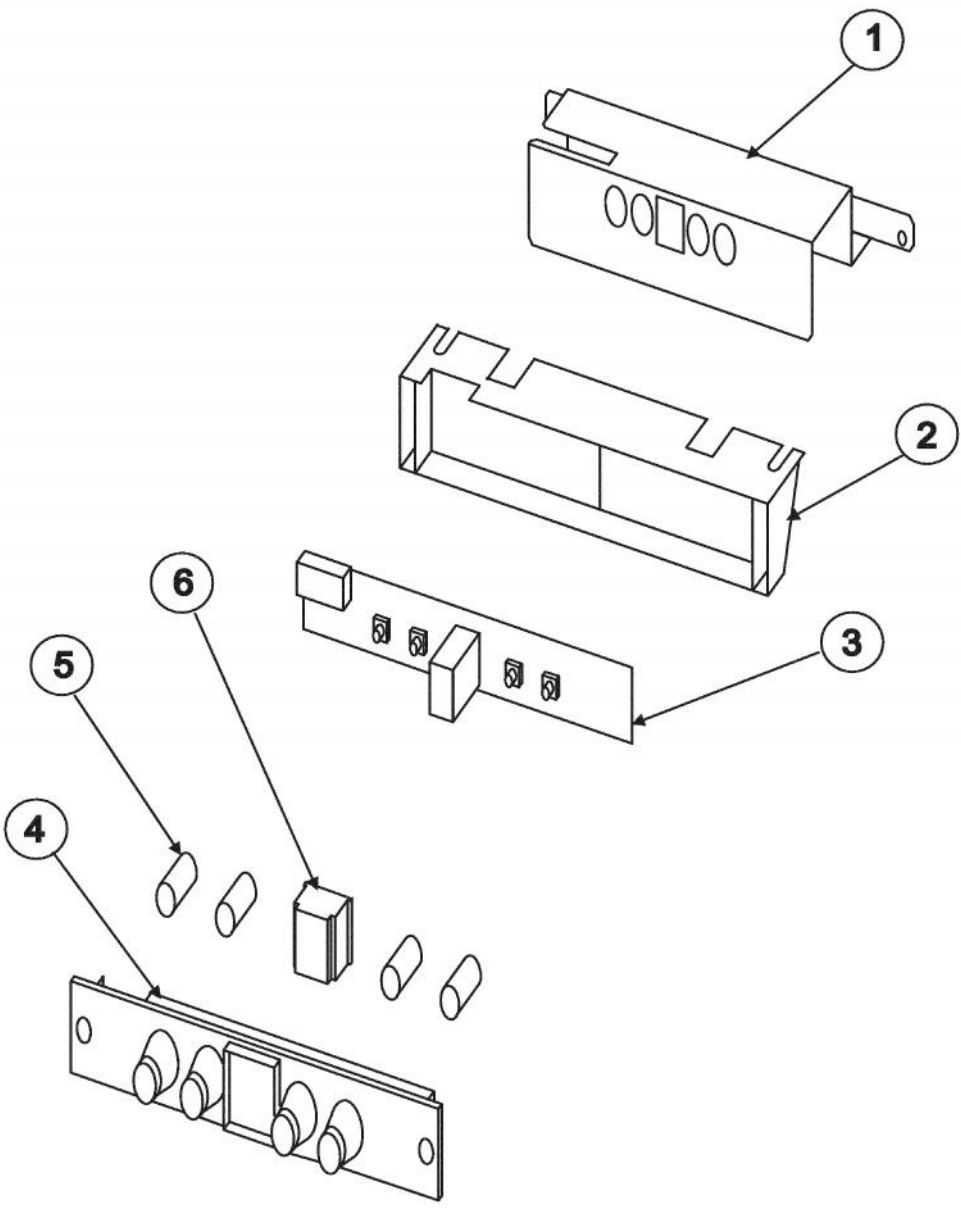

# VIKING DGWH3646 Owner's Manual

[Shop genuine replacement parts for VIKING  
DGWH3646](#)

[Find Your VIKING Range Hoods Parts - Select From 411 Models](#)

----- Manual continues below -----

Ref #	Part Number	Qty.	Description
1	009325-000	1	SWITCH MOUNTING BRACKET
2	009355-000	1	CONTROL BOARD BOX
3	009351-000	1	CONTROL BOARD BOX
4	009354-000	1	SWITCH BOARD BOX COVER
5	009350-000	4	SWITCH BUTTON
6	009352-000	1	WARNING LAMP

Ref #	Part Number	Qty.	Description
2	009306-000	1	BOTTOM BRACKET
3	009379-000	2	GREASE FILTER
4	011128-000	1	FEEDER CABLE BUSHING
5	011127-000	1	LOGO
6	009292-000	2	HALOGEN LAMP BULB
7	009360-000	10	HALOGEN LAMP HOUSING
NI	009379-000	1	GREASE FILTER

Ref #	Part Number	Qty.	Description
1	009300-000	1	CONTROL BOARD COVER
2	009348-000	1	CONTROL BOARD
3	009299-000	1	CONTROL BOARD BOX
4	009284-000	1	MOTOR CAPACITOR
5	009349-000	1	TRANSFORMER
6	009285-000	1	ELECTRICAL BOX SUPPORT
7	009345-000	1	WIRE STOP
8	009344-000	1	JUNCTION CLAMP
9	009342-000	1	SUPPLY CORD BOX
10	009343-000	1	SUPPLY CORD BOX COVER
11	009301-000	1	BLOWER HOUSING
12	009318-000	1	MOTOR
13	009303-000	3	RUBBER WASHER
14	009302-000	1	BLOWER WHEEL
15	009304-000	1	SUPPLY CORD
16	009289-000	1	TERMINAL BOX
17	009361-000	1	TERMINAL COVER
18	009346-000	1	CONTROL BOARD BOX
19	009341-000	2	WIRE CLAMP

Ref #	Part Number	Qty.	Description
1	009339-000	1	FLUE MOUNTING BRACKET
2	009338-000	1	DECORATIVE FLUE TOP
3	009336-000	1	DECORATIVE FLUE BOTTOM
4	009326-000	1	FLUE GASKET
5	009358-000	1	BLOWER SUPPORT BRACKET
6	009378-000	1	GLASS (S97017961)
7	009359-000	2	BRACKET
8	009305-000	1	BLOWER MOUNTING COVER
9	009357-000	1	COVER
10	009319-000	1	DISCHARGE COLLAR