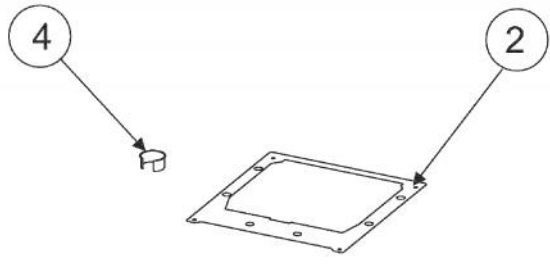

# VIKING DGWH3646 Owner's Manual

[Shop genuine replacement parts for VIKING  
DGWH3646](#)

[Find Your VIKING Range Hoods Parts - Select From 411 Models](#)

----- Manual continues below -----

Ref #	Part Number	Qty.	Description
1	009325-000	1	SWITCH MOUNTING BRACKET
2	009355-000	1	CONTROL BOARD BOX
3	009351-000	1	CONTROL BOARD BOX
4	009354-000	1	SWITCH BOARD BOX COVER
5	009350-000	4	SWITCH BUTTON
6	009352-000	1	WARNING LAMP