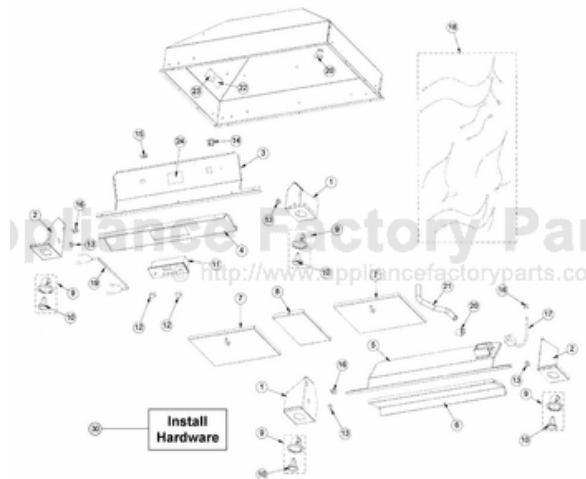

[Find Your VIKING Range Hoods Parts - Select From 411 Models](#)

----- Manual continues below -----