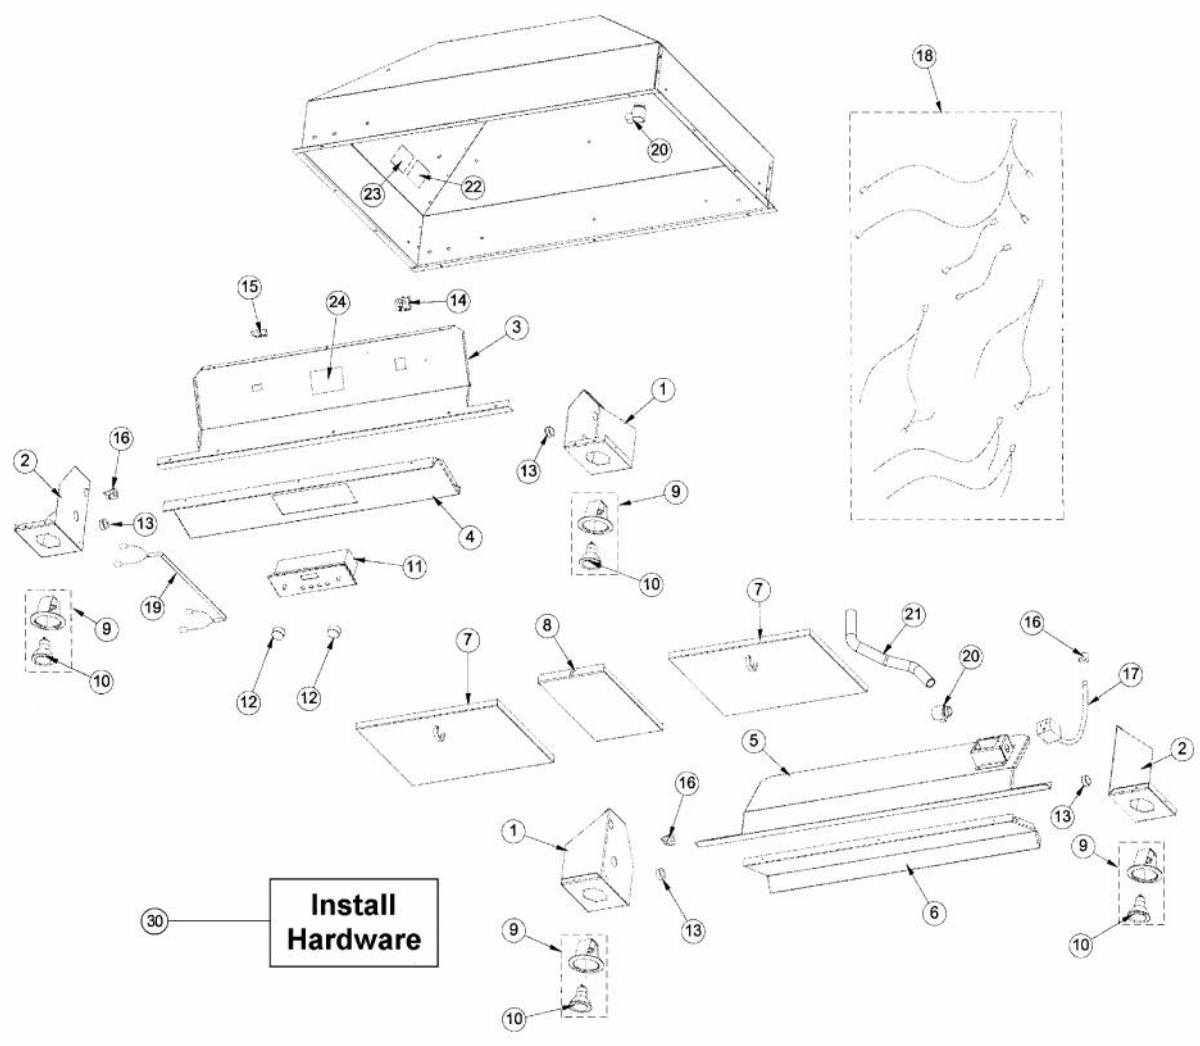

----- Manual continues below -----

Ref #	Part Number	Qty.	Description
1	B2008709		36 HOOD I/S SIDE RH DBCV3682
2	B2008710		36 HOOD I/S SIDE LH DBCV3682
3	B2008177		36 CONTROL PANEL TOP DBCV3682
	B20011015		CONTROL PANEL TOP (DBC36) FRONT (DICV36)
4	B2008176		36 CONTROL PANEL DBCV3682
5	B2009334		REAR CONTROL PANEL TOP (DICV36)
6	B2009319		REAR CONTROL PANEL (DICV36)
7	G31010268		FILTER ASSEMBLY (DESIGNER) 13.848 X 10.375
8	B2008199		FILTER SPACER DBCV3682 6.5 X 10.75
9	PE050064		LIGHT ASSEMBLY
10	PE050081		50 WATT HALOGEN BULB
11	PE050171		SS DESIGNER BLOWER/LIGHT CONTROL
12	PA010089		KNOB (DESIGNER SERIES HOOD)
13	PD040005		SNAP BUSHING - 7/8
14	PE070197		MALE SOCKET (3 PRONG)
15	PE070196		FEMALE SOCKET (2 PRONG)
16	PE070204		HEYCO STRAIN RELIEF - 7-P2
17	PE070205		3 PRONG FEMALE SUPPLY CORD
18	PE070444		WIRING KIT
19	PE070446		DICV BRIDGE HARNESS
20	PE070358		SNAP IN FLEXIBLE CONDUIT CLAMP(DCIH
21	PE070359		1/2" FLEXIBLE CONDUIT
22	PE020058		RATING LABEL (ADHESIVE)
23	PF030337		HOOD WARNING LABEL
24	PF030468		COMPONENT WIRING LABEL
25	PD020010		10 X 3/8 GREEN GROUNDING SCREW
26	PD030010		NO.10-24 KEPS NUT
27	PD020139		NO.8 X 1/2 P.H. FLAT TOP TRUSS U/C NO.2 TYPE AB 30 SS/...
28	PD020032		SRW-8(A)X3/8PH.WFR HD 7/16DIAXNICL
29	PC040010		POP RIVET
30	PD020010		10 X 3/8 GREEN GROUNDING SCREW
			INSTALL HARDWARE - QTY. 1
NI	PD030010		NO.10-24 KEPS NUT
			INSTALL HARDWARE - QTY. 4
NI	PD020139		NO.8 X 1/2 P.H. FLAT TOP TRUSS U/C NO.2 TYPE AB 30 SS/...
			INSTALL HARDWARE - QTY. 8