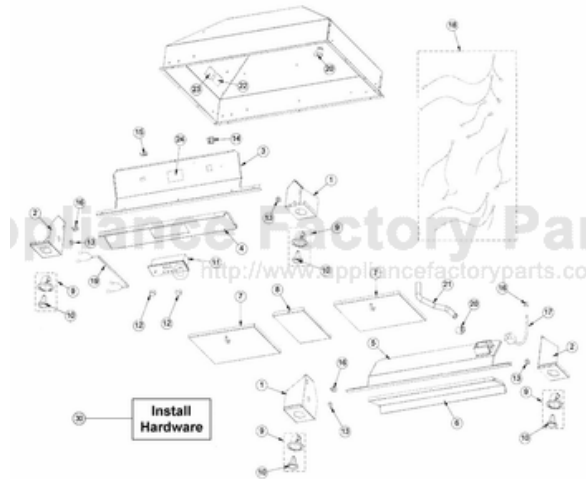

[Find Your VIKING Range Hoods Parts - Select From 411 Models](#)

----- Manual continues below -----