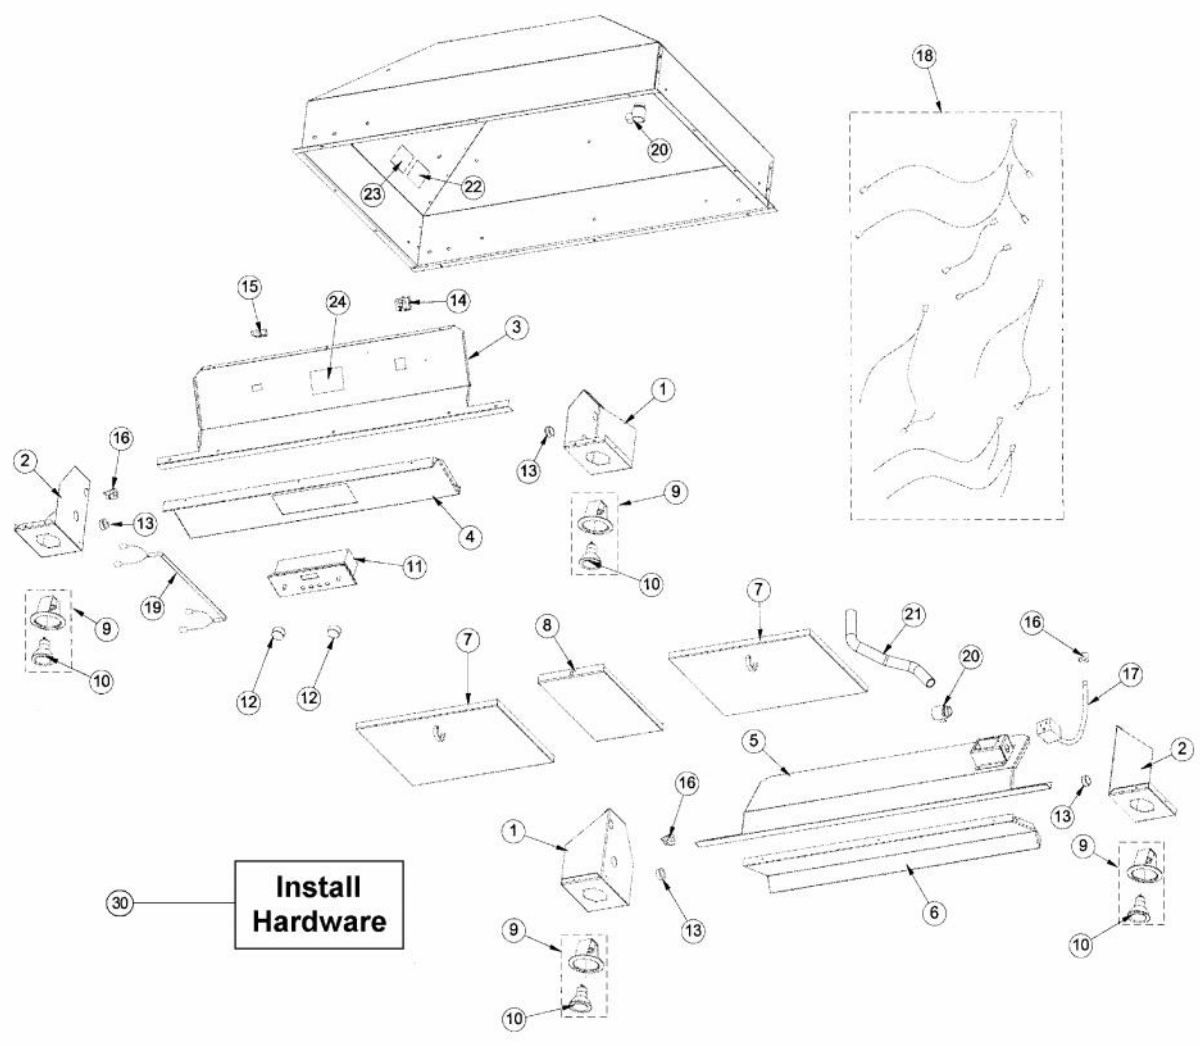

----- Manual continues below -----

Ref #	Part Number	Qty.	Description
1	B2008711		I/S SIDE PANEL - RH
2	B2008712		42 HOOD I/S SIDE LH DBCV4282
3	B2008184		42 CONTROL PANEL TOP DBCV4282
	B20011016		CONTROL PANEL TOP (DBC42) FRONT (DICV42)
4	B2008183		42 CONTROL PANEL DBCV4282
5	B2009335		REAR CONTROL PANEL TOP (DICV42)
6	B2009325		REAR CONTROL PANEL (DICV42)
7	G31010266		30/42 FILTER ASSEMBLY 11.75 X 10.375
8	B2008198		FILTER SPACER DBCV42/4882 2.313 X 10.75
9	PE050064		LIGHT ASSEMBLY
10	PE050081		50 WATT HALOGEN BULB
11	PE050171		SS DESIGNER BLOWER/LIGHT CONTROL
12	PA010089		KNOB (DESIGNER SERIES HOOD)
13	PD040005		SNAP BUSHING - 7/8
14	PE070197		MALE SOCKET (3 PRONG)
15	PE070196		FEMALE SOCKET (2 PRONG)
16	PE070204		HEYCO STRAIN RELIEF - 7-P2
17	PE070205		3 PRONG FEMALE SUPPLY CORD
18	PE070444		WIRING KIT
19	PE070446		DICV BRIDGE HARNESS
20	PE070358		SNAP IN FLEXIBLE CONDUIT CLAMP(DCIH
21	PE070359		1/2" FLEXIBLE CONDUIT
22	PE020058		RATING LABEL (ADHESIVE)
23	PF030337		HOOD WARNING LABEL
24	PF030468		COMPONENT WIRING LABEL
25	PD020010		10 X 3/8 GREEN GROUNDING SCREW
26	PD030010		NO.10-24 KEPS NUT
27	PD020139		NO.8 X 1/2 P.H. FLAT TOP TRUSS U/C NO.2 TYPE AB 30 SS/...
28	PD020032		SRW-8(A)X3/8PH.WFR HD 7/16DIAXNICL
29	PC040010		POP RIVET
30	PD020010		10 X 3/8 GREEN GROUNDING SCREW
			INSTALL HARDWARE - QTY. 1
NI	PD030010		NO.10-24 KEPS NUT
			INSTALL HARDWARE - QTY. 4
NI	PD020139		NO.8 X 1/2 P.H. FLAT TOP TRUSS U/C NO.2 TYPE AB 30 SS/...
			INSTALL HARDWARE - QTY. 8