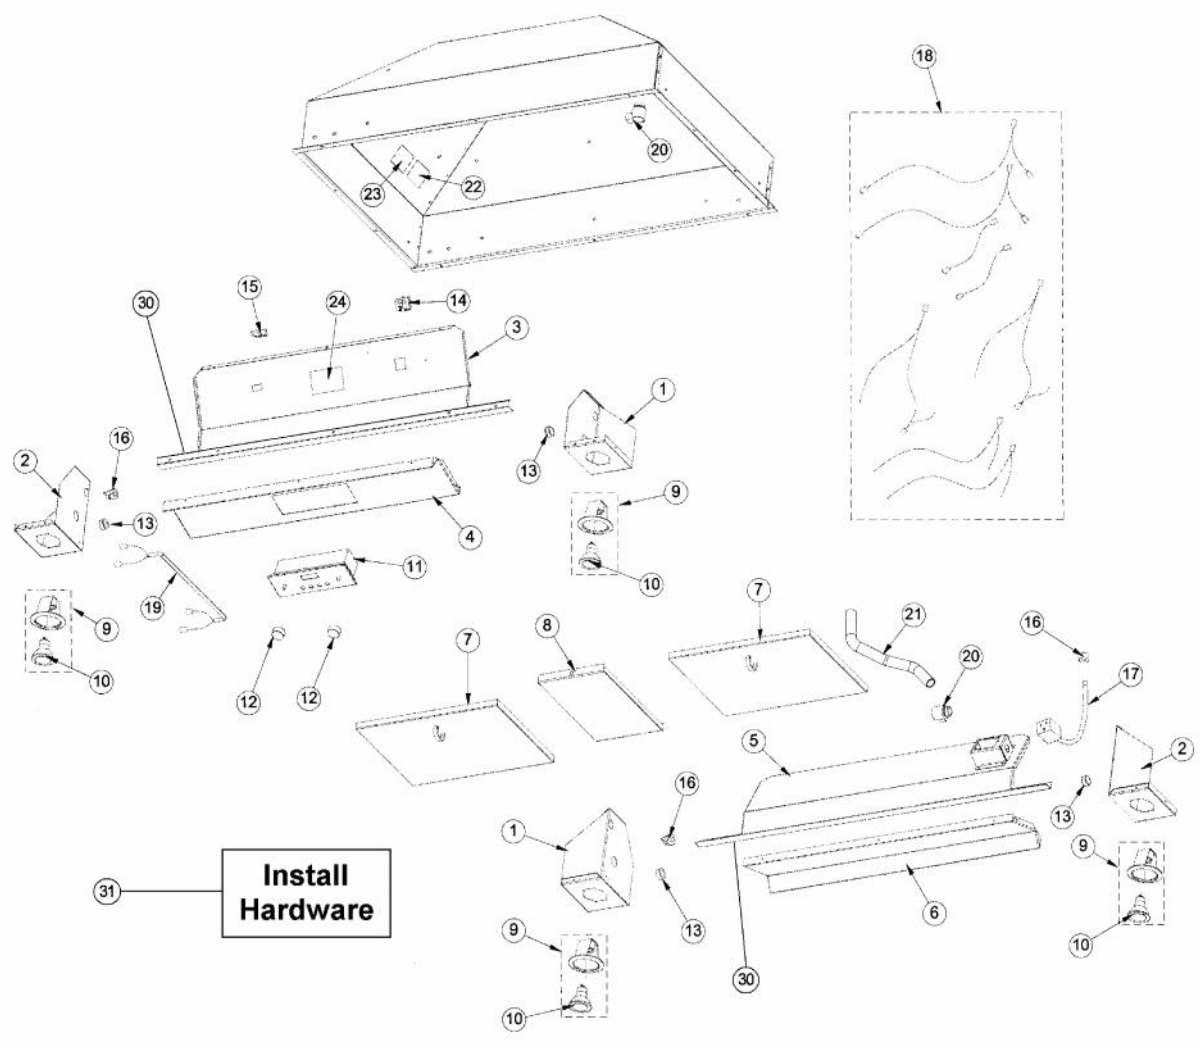

----- Manual continues below -----

Ref #	Part Number	Qty.	Description
1	B2009330		I/S SIDE RH (DICV54)
2	B2009331		I/S SIDE LH (DICV54)
3	B2009333		CONTROL PANEL TOP FRONT (DICV54)
	B20011018		FRONT CONTROL PANEL TOP (DICV54)
4	B2009332		CONTROL PANEL FRONT (DICV54)
5	B2009336		REAR CONTROL PANEL TOP (DICV54)
6	B2009326		REAR CONTROL PANEL (DICV54)
7	G31010268		FILTER ASSEMBLY (DESIGNER) 13.848 X 10.375
8	B2008178		FILTER SPACER DICV54 5.313 X 10.375
9	PE050064		LIGHT ASSEMBLY
10	PE050081		50 WATT HALOGEN BULB
11	PE050171		SS DESIGNER BLOWER/LIGHT CONTROL
12	PA010089		KNOB (DESIGNER SERIES HOOD)
13	PD040005		SNAP BUSHING - 7/8
14	PE070197		MALE SOCKET (3 PRONG)
15	PE070196		FEMALE SOCKET (2 PRONG)
16	PE070204		HEYCO STRAIN RELIEF - 7-P2
17	PE070205		3 PRONG FEMALE SUPPLY CORD
18	PE070445		DICV54 WIRE HARNESS
19	PE070446		DICV BRIDGE HARNESS
20	PE070358		SNAP IN FLEXIBLE CONDUIT CLAMP(DCIH
21	PE070359		1/2" FLEXIBLE CONDUIT
22	PE020058		RATING LABEL (ADHESIVE)
23	PF030337		HOOD WARNING LABEL
24	PF030468		COMPONENT WIRING LABEL
25	PD020010		10 X 3/8 GREEN GROUNDING SCREW
26	PD030010		NO.10-24 KEPS NUT
27	PD020139		NO.8 X 1/2 P.H. FLAT TOP TRUSS U/C NO.2 TYPE AB 30 SS/...
28	PD020032		SRW-8(A)X3/8PH.WFR HD 7/16DIAXNICL
29	PC040010		POP RIVET
30	B2008783		FILTER SUPPORT FRONT/REAR (DICV54)
31	PD020010		10 X 3/8 GREEN GROUNDING SCREW
			INSTALL HARDWARE - QTY. 1
NI	PD030010		NO.10-24 KEPS NUT
			INSTALL HARDWARE - QTY. 4
NI	PD020139		NO.8 X 1/2 P.H. FLAT TOP TRUSS U/C NO.2 TYPE AB 30 SS/...
			INSTALL HARDWARE - QTY. 8