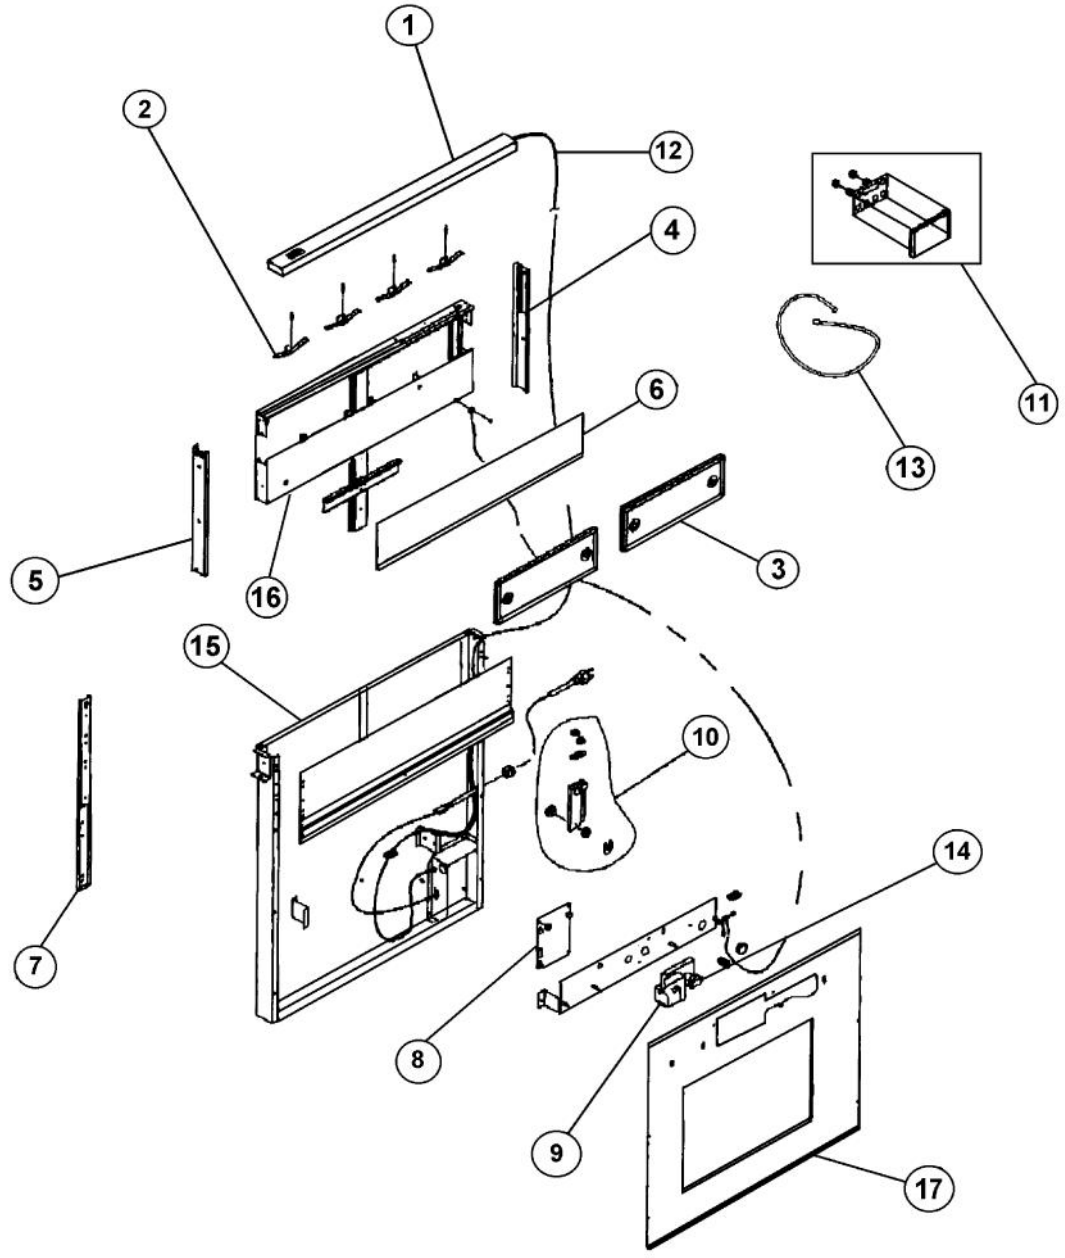

# VIKING DIPR100 Owner's Manual

[Shop genuine replacement parts for VIKING DIPR100](#)

[Find Your VIKING Range Hoods Parts - Select From 411 Models](#)

----- Manual continues below -----

Ref #	Part Number	Qty.	Description
1	PV300225 PS200008		VIKING DESIGNER TOP COVER ASSEMBLY-NEW STYLE-30`` TOP COVER ASSY - WIDE (DIPR100) S97015807
2	PV300111		SUB TO PV300154 - FLTR CLP NYL RIV
3	PV300179		FILTER ASSY DIPR
4	PV300115		RIGHT END CAP
5	PV300116		LEFT END CAP
6	PV300117		TRIM PANEL (VIPR102RSS, VIPR102SS)
7	PV300120		CHIMNEY SLIDE
8	PV300121		PCB DOWN DRAFT LOWER 97015510
9	PV300122		GEAR MOTOR
10	PV300123		CRANK ASSEMBLY
11	PV300175 PV300184		SRV ASSY. REMOTE DES. SER-S97015806 GRAY REMOTE ASSEMBLY (DIPR)
12	PV300125		TOUCH PAD SWITCH HARNESS 97015514
13	PV300148		REMOTE CABLE 97015545
14	PD210015		SWITCH-DOWNDRAFT (S97015839)
15	PV300170		30 MAIN BACK ASSY 97015278
16	PV300167		30 CHIMNEY & SLIDE ASSY 97014962
NI	PV300163		GASKET FELT 30 VIPR101 99100535
NI	PV300166		INSTALLATION HARDWARE 97011305
17	PV300189		AIRBOX FRONT (VIPR102RSS, VIPR102SS)