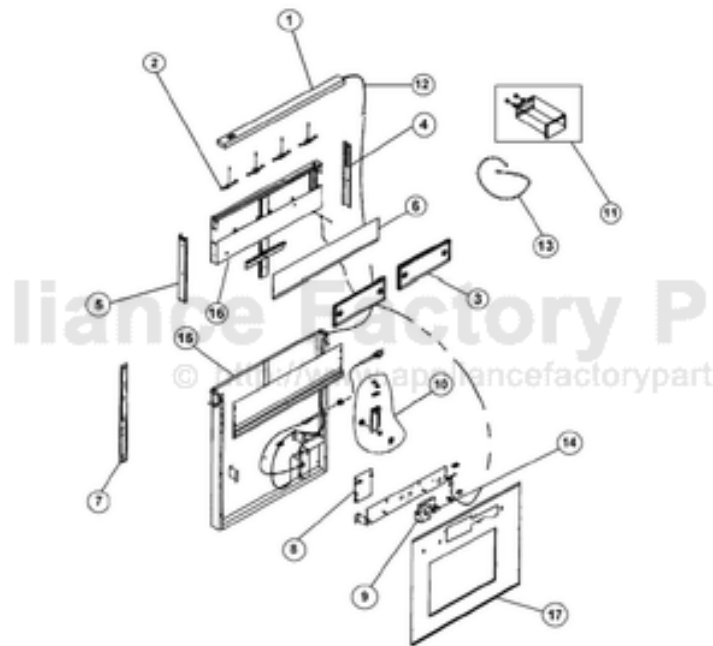

# VIKING DIPR100 Owner's Manual

[Shop genuine replacement parts for VIKING DIPR100](#)

[Find Your VIKING Range Hoods Parts - Select From 411 Models](#)

----- Manual continues below -----

Ref #	Part Number	Qty.	Description
1	PV300225 PS200008		VIKING DESIGNER TOP COVER ASSEMBLY-NEW STYLE-30`` TOP COVER ASSY - WIDE (DIPR100) S97015807
2	PV300111		SUB TO PV300154 - FLTR CLP NYL RIV
3	PV300179		FILTER ASSY DIPR
4	PV300115		RIGHT END CAP
5	PV300116		LEFT END CAP
6	PV300117		TRIM PANEL (VIPR102RSS, VIPR102SS)
7	PV300120		CHIMNEY SLIDE
8	PV300121		PCB DOWN DRAFT LOWER 97015510
9	PV300122		GEAR MOTOR
10	PV300123		CRANK ASSEMBLY
11	PV300175 PV300184		SRV ASSY. REMOTE DES. SER-S97015806 GRAY REMOTE ASSEMBLY (DIPR)
12	PV300125		TOUCH PAD SWITCH HARNESS 97015514
13	PV300148		REMOTE CABLE 97015545
14	PD210015		SWITCH-DOWNDRAFT (S97015839)
15	PV300170		30 MAIN BACK ASSY 97015278
16	PV300167		30 CHIMNEY & SLIDE ASSY 97014962
NI	PV300163		GASKET FELT 30 VIPR101 99100535
NI	PV300166		INSTALLATION HARDWARE 97011305
17	PV300189		AIRBOX FRONT (VIPR102RSS, VIPR102SS)