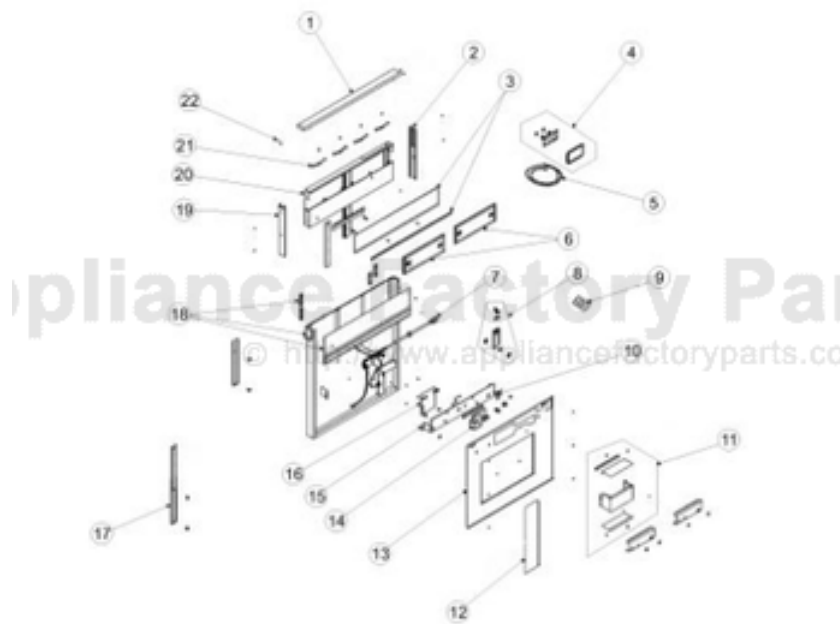

[Find Your VIKING Range Hoods Parts - Select From 411 Models](#)

----- Manual continues below -----