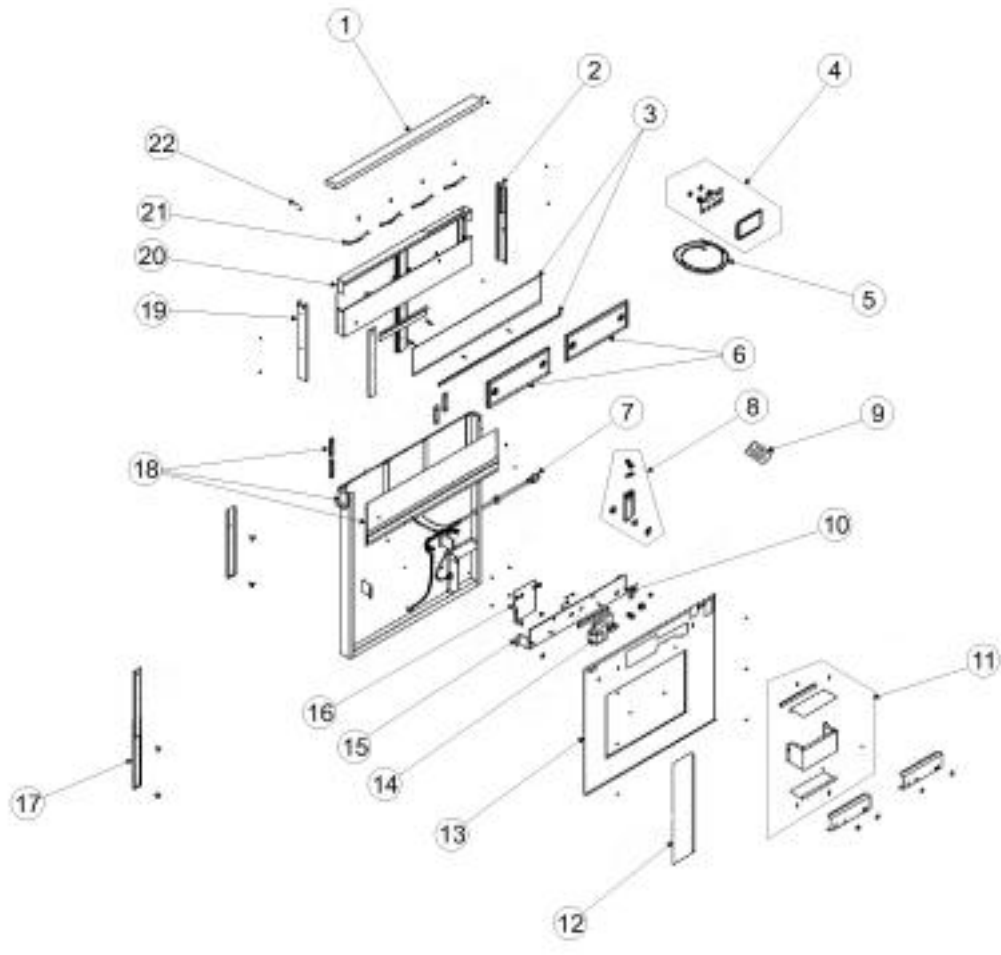

This Owner's Manual is provided and hosted by [Appliance Factory Parts](#).

VIKING DIPR101R Owner's Manual

[Shop genuine replacement parts for VIKING DIPR101R](#)

[Find Your VIKING Range Hoods Parts - Select From 411 Models](#)

----- Manual continues below -----

Ref #	Part Number	Qty.	Description
1	PV300176	1	TOP COVER ASSEMBLY (DIPR101RSS)
2	PV300115	1	RIGHT END CAP
3	PV300117	1	TRIM PANEL (VIPR102RSS, VIPR102SS)
4	022213-000	1	REMOTE CONTROL ASSEMBLY - BK
NI	022214-000	1	REMOTE CONTROL ASSEMBLY - GRAY
5	022203-000	1	REMOTE CABLE
6	PV300179	2	FILTER ASSY DIPR
7	PV300197	1	POWER CORD ASSEMBLY
8	PV300123	1	CRANK ASSEMBLY
9	PV300095	1	FSTNR PK 6-10X1.5
10	PV300045	1	GROUND SCREW
11	PS200016	1	GEAR MOTOR COVER ASSEMBLY
12	PV210009	1	AIRBOX OPENING COVER (VIPR102RSS, VIPR102SS)
13	PV300189	1	AIRBOX FRONT (VIPR102RSS, VIPR102SS)
14	PS200014	1	GEAR MOTOR KIT
15	PS200019	1	MOTOR BRACKET ASSEMBLY
16	022201-000	1	LOWER PCB
17	PV300120	1	CHIMNEY SLIDE
18	028636-000	1	AIR BOX WELDMENT (DIPR101RSS)
19	PV300116	1	LEFT END CAP
20	028558-000	1	CHIMNEY WELDMENT
21	PV300111	4	SUB TO PV300154 - FLTR CLP NYL RIV
22	PV300174	4	SCREW 8-18 PH HD VIPR 97015782