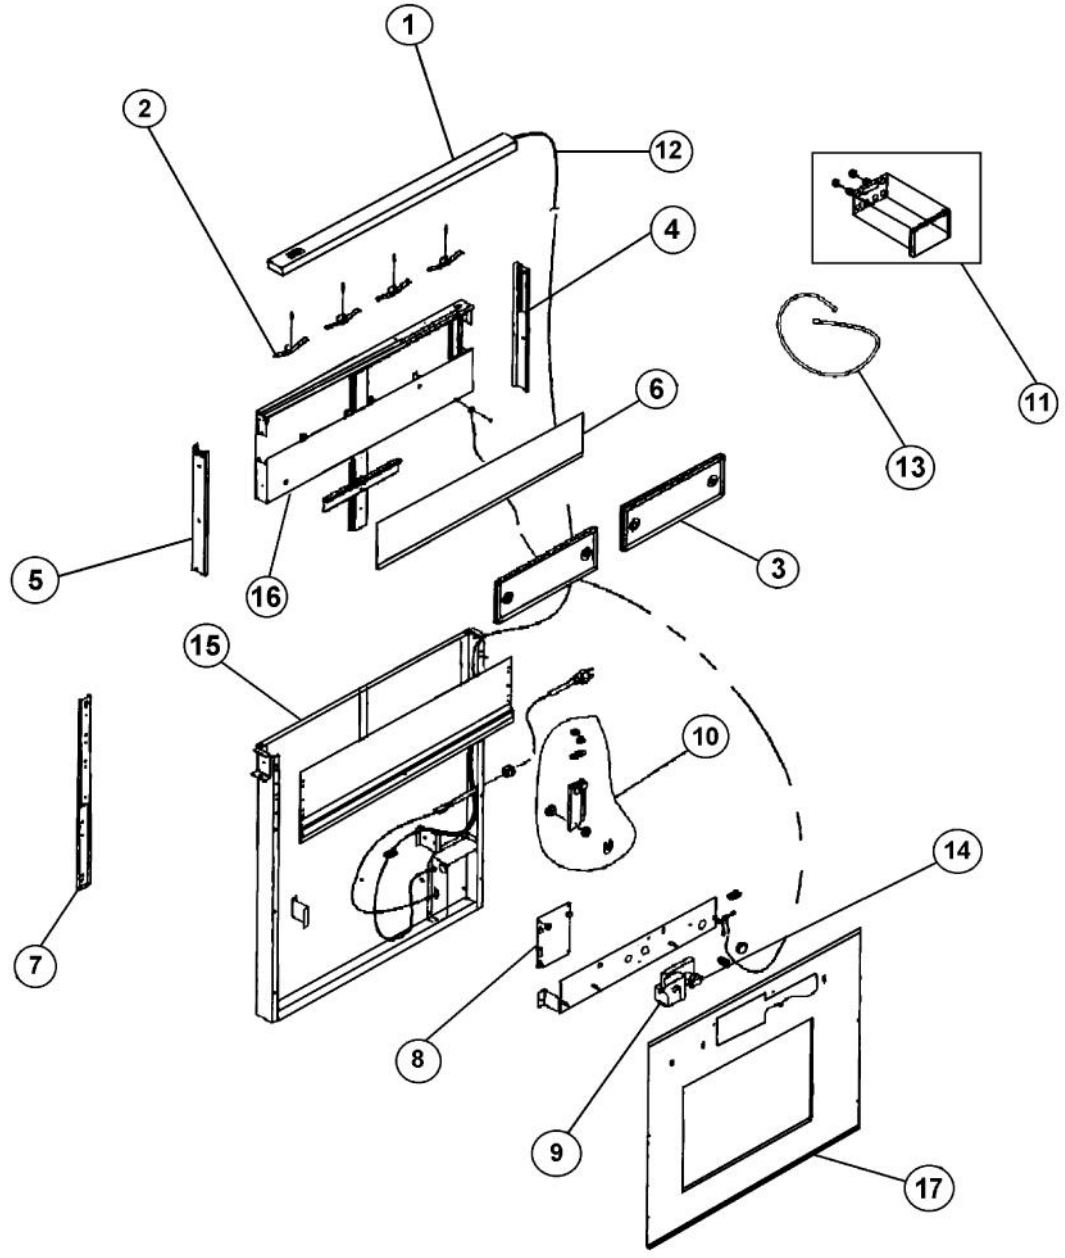

This Owner's Manual is provided and hosted by [Appliance Factory Parts](#).

VIKING DIPR150_1 Owner's Manual

[Shop genuine replacement parts for VIKING DIPR150_1](#)

[Find Your VIKING Range Hoods Parts - Select From 411 Models](#)

----- Manual continues below -----

Ref #	Part Number	Qty.	Description
1	PV300227		TOP COVER ASSEMBLY (BEFORE 02/04)
	PS200010		TOP COVER ASSY - WIDE (DIPR150) S97015809
2	PV300111		SUB TO PV300154 - FLTR CLP NYL RIV
3	PV300181		SRV ASSY FILTER 46N DESIGNER (S97015812)
4	PV300115		RIGHT END CAP
5	PV300116		LEFT END CAP
6	PV300194		TRIM PANEL 45N (97015986)
7	PV300120		CHIMNEY SLIDE
8	PV300121		PCB DOWN DRAFT LOWER 97015510
9	PS200015	1	GEAR MOTOR KIT (VIPR102RSS, VIPR162RSS, VIPR102SS,...
10	PV300123		CRANK ASSEMBLY
11	PV300175		SRV ASSY. REMOTE DES. SER-S97015806
	PV300184		GRAY REMOTE ASSEMBLY (DIPR)
12	PV300125		TOUCH PAD SWITCH HARNESS 97015514
13	PV300148		REMOTE CABLE 97015545
14	PD210015		SWITCH-DOWNDRAFT (S97015839)
15	PV300193		AIRBOX WELDMENT 45N (97015935)
16	PV300192		CHIMNEY WELDMENT (DIPR151RSS)
NI	PV300165		48 FELT GASKET (VIPR181) 99100539
NI	PV300166		INSTALLATION HARDWARE 97011305
17	PV300195		FRONT AIRBOX BOTTOM 45N (98009997)