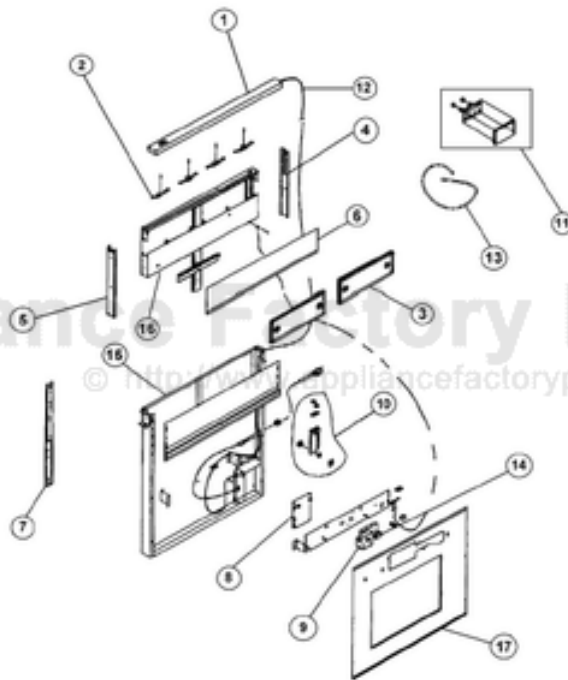

This Owner's Manual is provided and hosted by [Appliance Factory Parts](#).

VIKING DIPR150_1 Owner's Manual

[Shop genuine replacement parts for VIKING DIPR150_1](#)

[Find Your VIKING Range Hoods Parts - Select From 411 Models](#)

----- Manual continues below -----

Ref #	Part Number	Qty.	Description
1	PV300227		TOP COVER ASSEMBLY (BEFORE 02/04)
	PS200010		TOP COVER ASSY - WIDE (DIPR150) S97015809
2	PV300111		SUB TO PV300154 - FLTR CLP NYL RIV
3	PV300181		SRV ASSY FILTER 46N DESIGNER (S97015812)
4	PV300115		RIGHT END CAP
5	PV300116		LEFT END CAP
6	PV300194		TRIM PANEL 45N (97015986)
7	PV300120		CHIMNEY SLIDE
8	PV300121		PCB DOWN DRAFT LOWER 97015510
9	PS200015	1	GEAR MOTOR KIT (VIPR102RSS, VIPR162RSS, VIPR102SS,...
10	PV300123		CRANK ASSEMBLY
11	PV300175		SRV ASSY. REMOTE DES. SER-S97015806
	PV300184		GRAY REMOTE ASSEMBLY (DIPR)
12	PV300125		TOUCH PAD SWITCH HARNESS 97015514
13	PV300148		REMOTE CABLE 97015545
14	PD210015		SWITCH-DOWNDRAFT (S97015839)
15	PV300193		AIRBOX WELDMENT 45N (97015935)
16	PV300192		CHIMNEY WELDMENT (DIPR151RSS)
NI	PV300165		48 FELT GASKET (VIPR181) 99100539
NI	PV300166		INSTALLATION HARDWARE 97011305
17	PV300195		FRONT AIRBOX BOTTOM 45N (98009997)