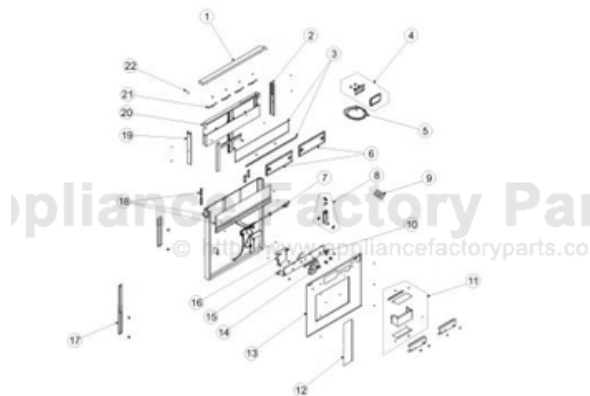

[Find Your VIKING Range Hoods Parts - Select From 411 Models](#)

----- Manual continues below -----