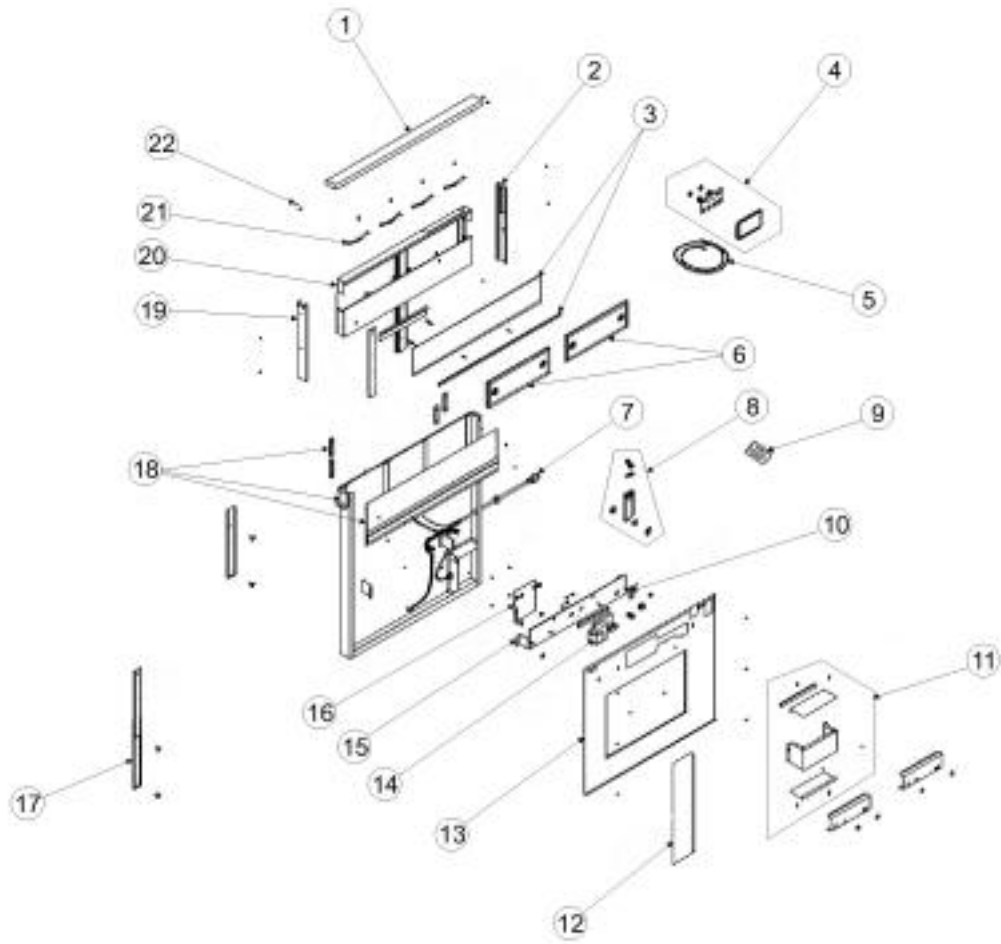

----- Manual continues below -----

Ref #	Part Number	Qty.	Description
1	PV300178	1	TOP COVER 46N DESIGNER
2	PV300115	1	RIGHT END CAP
3	PV300194	1	TRIM PANEL 45N (97015986)
4	022213-000	1	REMOTE CONTROL ASSEMBLY - BK
NI	022214-000	1	REMOTE CONTROL ASSEMBLY - GRAY
5	PV300148	1	REMOTE CABLE 97015545
6	PV300181	2	SRV ASSY FILTER 46N DESIGNER (S97015812)
7	PV300197	1	POWER CORD ASSEMBLY
8	PV300123	1	CRANK ASSEMBLY
9	PV300095	1	FSTNR PK 6-10X1.5
10	PV300045	1	GROUND SCREW
11	PS200016	1	GEAR MOTOR COVER ASSEMBLY
12	PV210010	1	AIRBOX OPENING COVER
13	PS200017	1	AIR BOX FRONT - DOWNDRAFTS (S97017020)
14	PS200015	1	GEAR MOTOR KIT (VIPR102RSS, VIPR162RSS, VIPR102SS,...
15	PS200019	1	MOTOR BRACKET ASSEMBLY
16	022201-000	1	LOWER PCB
17	N/A	1	HEAT SHIELD - MUST ORDER ITEM NO. 11
18	PV300193	1	AIRBOX WELDMENT 45N (97015935)
19	PV300116	1	LEFT END CAP
20	PV300192	1	CHIMNEY WELDMENT (DIPR151RSS)
21	PV300111	1	SUB TO PV300154 - FLTR CLP NYL RIV
22	PV300174	4	SCREW 8-18 PH HD VIPR 97015782