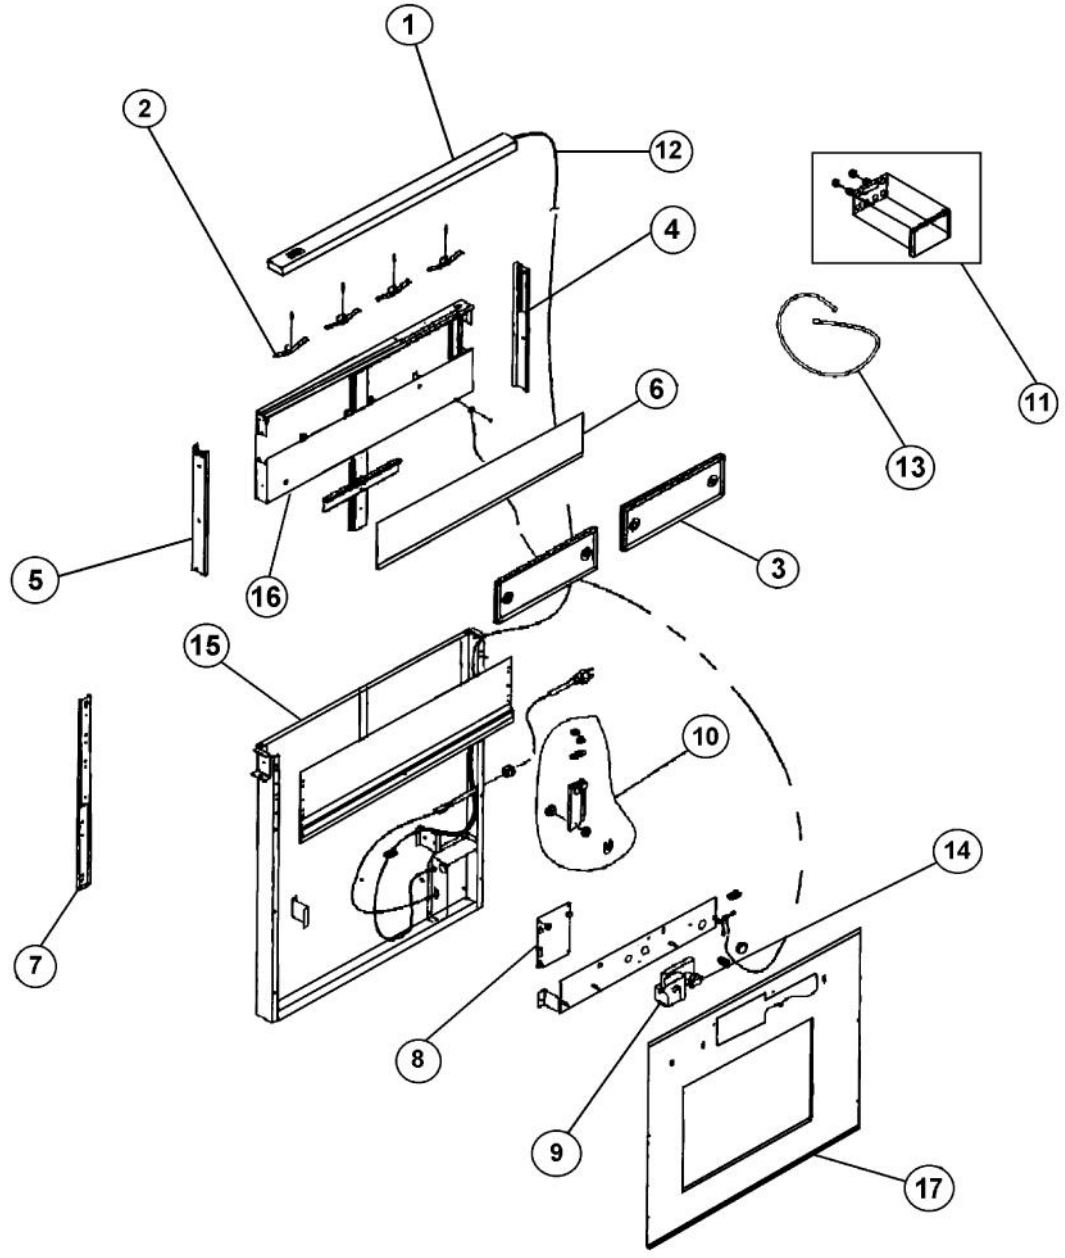

# VIKING DIPR160 Owner's Manual

[Shop genuine replacement parts for VIKING DIPR160](#)

[Find Your VIKING Range Hoods Parts - Select From 411 Models](#)

----- Manual continues below -----

Ref #	Part Number	Qty.	Description
1	PV300226		TOP COVER ASSEMBLY (BEFORE 02/04)
1	PS200009		TOP COVER ASSY - WIDE (DIPR160) S97015808
2	PV300111		SUB TO PV300154 - FLTR CLP NYL RIV
3	PV300180		SRV ASSY FILTER 36N (S97015811)
4	PV300115		RIGHT END CAP
5	PV300116		LEFT END CAP
6	PV300118		TRIM PANEL
7	PV300120		CHIMNEY SLIDE
8	PV300121		PCB DOWN DRAFT LOWER 97015510
9	PV300122		GEAR MOTOR
10	PV300123		CRANK ASSEMBLY
11	PV300175		SRV ASSY. REMOTE DES. SER-S97015806
11	PV300184		GRAY REMOTE ASSEMBLY (DIPR)
12	PV300125		TOUCH PAD SWITCH HARNESS 97015514
13	PV300148		REMOTE CABLE 97015545
14	PD210015		SWITCH-DOWNDRAFT (S97015839)
15	PV300171		36 MAIN BACK ASSY 97015277
16	PV300168		36 CHIMNEY & SLIDE ASSY 97014963
NI	PV300164		GASKET FELT 36 VIPR161 99100536
NI	PV300166		INSTALLATION HARDWARE 97011305
17	PV300190		FRONT BOX BOTTOM