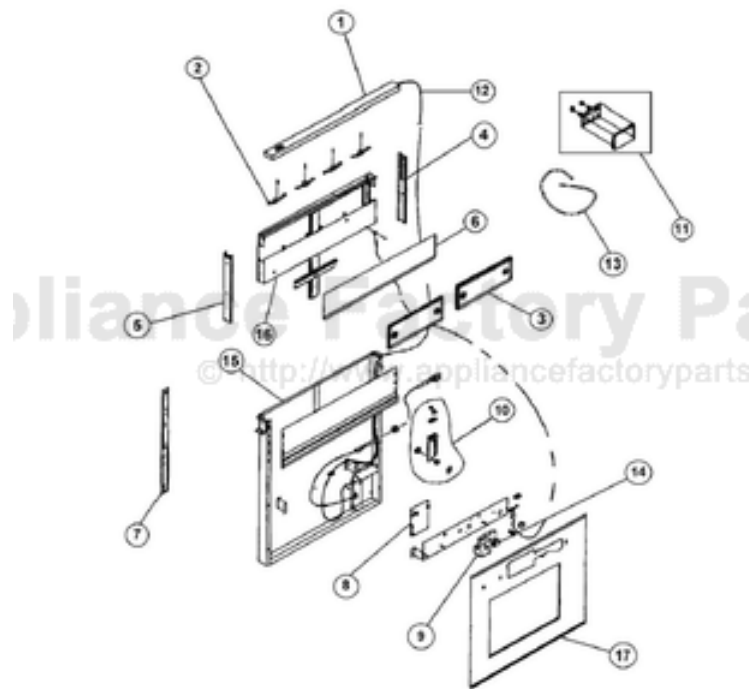

# VIKING DIPR160 Owner's Manual

[Shop genuine replacement parts for VIKING DIPR160](#)

[Find Your VIKING Range Hoods Parts - Select From 411 Models](#)

----- Manual continues below -----

Ref #	Part Number	Qty.	Description
1	PV300226		TOP COVER ASSEMBLY (BEFORE 02/04)
1	PS200009		TOP COVER ASSY - WIDE (DIPR160) S97015808
2	PV300111		SUB TO PV300154 - FLTR CLP NYL RIV
3	PV300180		SRV ASSY FILTER 36N (S97015811)
4	PV300115		RIGHT END CAP
5	PV300116		LEFT END CAP
6	PV300118		TRIM PANEL
7	PV300120		CHIMNEY SLIDE
8	PV300121		PCB DOWN DRAFT LOWER 97015510
9	PV300122		GEAR MOTOR
10	PV300123		CRANK ASSEMBLY
11	PV300175		SRV ASSY. REMOTE DES. SER-S97015806
11	PV300184		GRAY REMOTE ASSEMBLY (DIPR)
12	PV300125		TOUCH PAD SWITCH HARNESS 97015514
13	PV300148		REMOTE CABLE 97015545
14	PD210015		SWITCH-DOWNDRAFT (S97015839)
15	PV300171		36 MAIN BACK ASSY 97015277
16	PV300168		36 CHIMNEY & SLIDE ASSY 97014963
NI	PV300164		GASKET FELT 36 VIPR161 99100536
NI	PV300166		INSTALLATION HARDWARE 97011305
17	PV300190		FRONT BOX BOTTOM