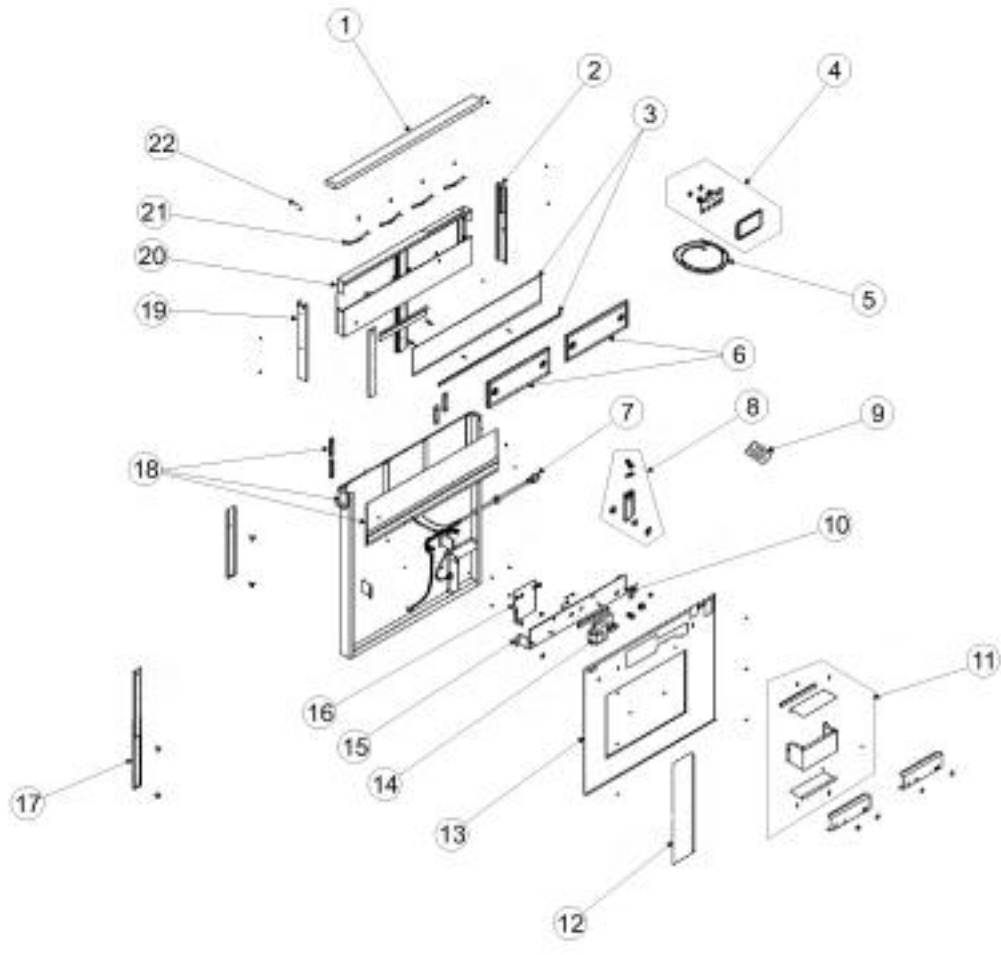

# VIKING DIPR161R Owner's Manual

[Shop genuine replacement parts for VIKING DIPR161R](#)

[Find Your VIKING Range Hoods Parts - Select From 411 Models](#)

----- Manual continues below -----

Ref #	Part Number	Qty.	Description
1	PV300177	1	TOP COVER ASSEMBLY DIPR160S
2	PV300115	1	RIGHT END CAP
3	PV300118	1	TRIM PANEL
4	022213-000	1	REMOTE CONTROL ASSEMBLY - BK
4	022214-000	1	REMOTE CONTROL ASSEMBLY - GRAY
5	PV300148	1	REMOTE CABLE 97015545
6	PV300180	2	SRV ASSY FILTER 36N (S97015811)
7	PV300197	1	POWER CORD ASSEMBLY
8	PV300123	1	CRANK ASSEMBLY
9	PV300095	1	FSTNR PK 6-10X1.5
10	PV300045	1	GROUND SCREW
11	PS200016	1	GEAR MOTOR COVER ASSEMBLY
12	PV210010	1	AIRBOX OPENING COVER
13	PS200018	1	AIRBOX FRONT (VIPR162RSS, VIPR162SS)
14	PS200014	1	GEAR MOTOR KIT
15	PS200019	1	MOTOR BRACKET ASSEMBLY
16	022201-000	1	LOWER PCB
17	PV300120	1	CHIMNEY SLIDE
18	028837-000	1	CONTROL PANEL FRAME WITH KEY UNIT (VMOC206BU)
19	PV300116	1	LEFT END CAP
20	028559-000	1	CHIMNEY WELDMENT (DIPR161RSS) (INCLUDES NO.3 & NO...
21	PV300111	4	SUB TO PV300154 - FLTR CLP NYL RIV
22	PV300174	4	SCREW 8-18 PH HD VIPR 97015782