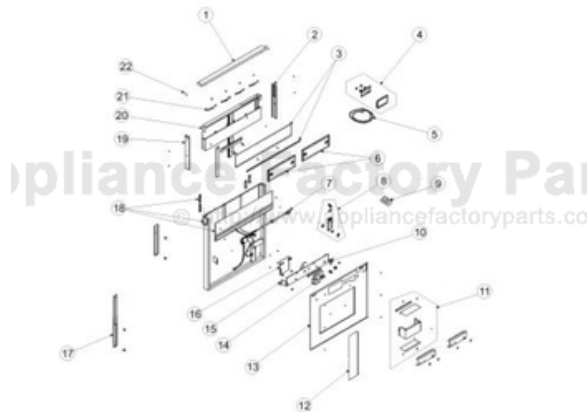

# VIKING DIPR161R Owner's Manual

[Shop genuine replacement parts for VIKING DIPR161R](#)

[Find Your VIKING Range Hoods Parts - Select From 411 Models](#)

----- Manual continues below -----

Ref #	Part Number	Qty.	Description
1	PV300177	1	TOP COVER ASSEMBLY DIPR160S
2	PV300115	1	RIGHT END CAP
3	PV300118	1	TRIM PANEL
4	022213-000	1	REMOTE CONTROL ASSEMBLY - BK
4	022214-000	1	REMOTE CONTROL ASSEMBLY - GRAY
5	PV300148	1	REMOTE CABLE 97015545
6	PV300180	2	SRV ASSY FILTER 36N (S97015811)
7	PV300197	1	POWER CORD ASSEMBLY
8	PV300123	1	CRANK ASSEMBLY
9	PV300095	1	FSTNR PK 6-10X1.5
10	PV300045	1	GROUND SCREW
11	PS200016	1	GEAR MOTOR COVER ASSEMBLY
12	PV210010	1	AIRBOX OPENING COVER
13	PS200018	1	AIRBOX FRONT (VIPR162RSS, VIPR162SS)
14	PS200014	1	GEAR MOTOR KIT
15	PS200019	1	MOTOR BRACKET ASSEMBLY
16	022201-000	1	LOWER PCB
17	PV300120	1	CHIMNEY SLIDE
18	028837-000	1	CONTROL PANEL FRAME WITH KEY UNIT (VMOC206BU)
19	PV300116	1	LEFT END CAP
20	028559-000	1	CHIMNEY WELDMENT (DIPR161RSS) (INCLUDES NO.3 & NO...
21	PV300111	4	SUB TO PV300154 - FLTR CLP NYL RIV
22	PV300174	4	SCREW 8-18 PH HD VIPR 97015782