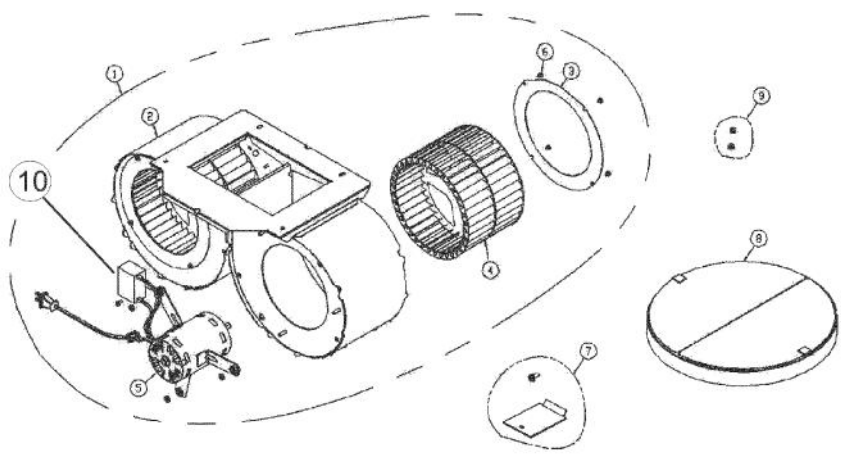

# VIKING DIV1200 Owner's Manual

[Shop genuine replacement parts for VIKING DIV1200](#)

[Find Your VIKING Range Hoods Parts - Select From 411 Models](#)

----- Manual continues below -----

Ref #	Part Number	Qty.	Description
1	PV300094		BLOWER ASSY (DIV1200)
2	PV300101		SCROLL WELDMENT 97015488
3	PV300103		MTR INLT RNG DIV600/1200 97015490
4	PV300099		BLOWER WHEEL DIV600/1200 97015486
5	PV300102		MTR/CAPTR ASSY DIV600/120 97015489
6	PV300065		HEX SCREW, NO.8-16 X 3/8 (97015701)
7	PV300156		ELECTRICAL BOX COVER
8	PV300006		DAMPER 421
9	PV300153		FASTENER PACK (DIV1200)
10	022979-000	1	SRV CAPACITOR F/INV