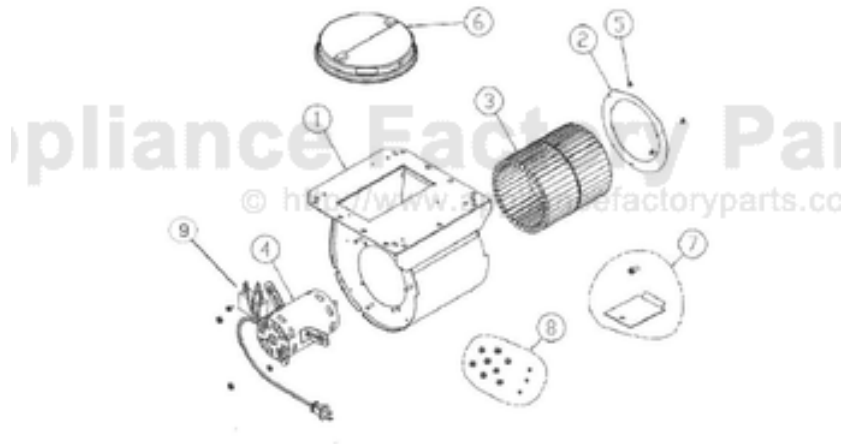

[Find Your VIKING Range Hoods Parts - Select From 411 Models](#)

----- Manual continues below -----