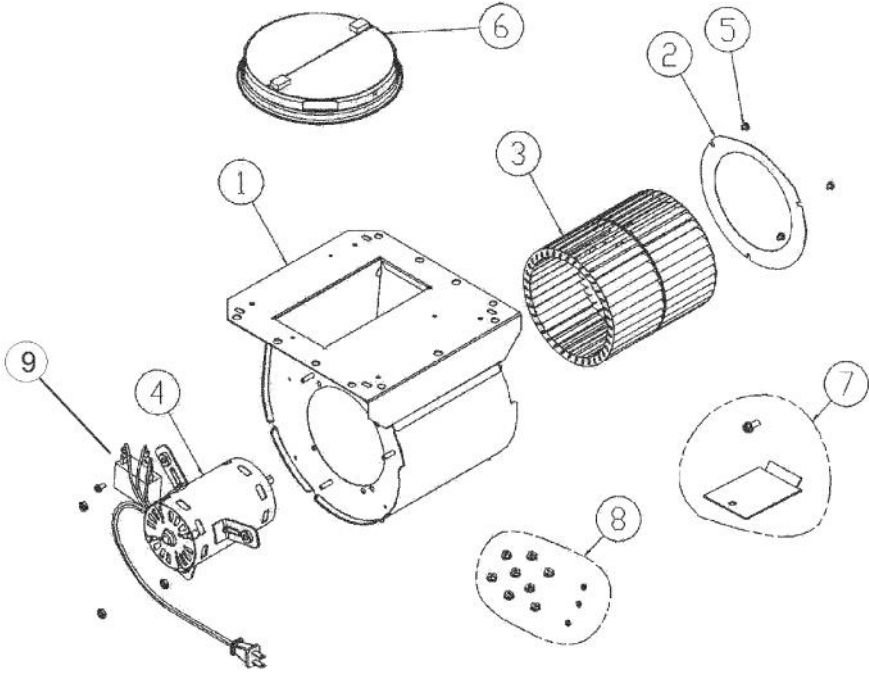

----- Manual continues below -----

Ref #	Part Number	Qty.	Description
1	PV300157		PAINTED SCROLL WELDMENT DIV440
2	PV300161		INLET RING DIV440/880 S97015645
3	PV300159		WHEEL - DIV440/8800
4	PV300160		MOTOR - DIV440/880- (97015644)
5	PV300065		HEX SCREW, NO.8-16 X 3/8 (97015701)
6	PV300104		7 DAMPER 97015491 REPLACES PV300098
7	PV300156		ELECTRICAL BOX COVER
8	PV300152		FASTENER PACK DIV600 97015469
9	022979-000	1	SRV CAPACITOR F/INV