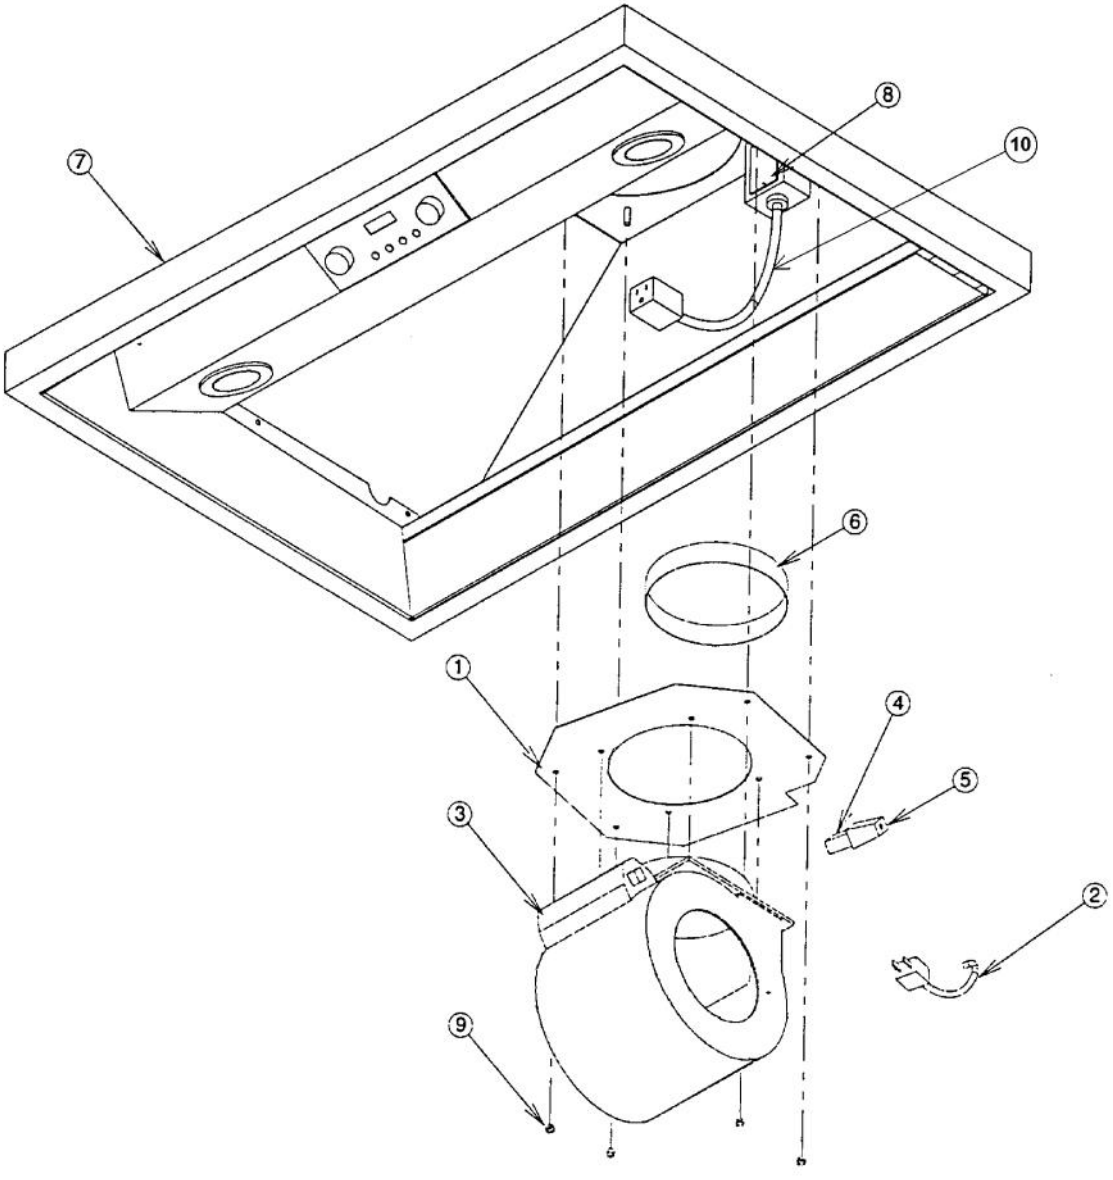

----- Manual continues below -----

Ref #	Part Number	Qty.	Description
1	A1004677		ROUGH IN
2	PE070248		2 PRONG MALE SUPPLY CORD (DIV460)
	PE070275		SOCKET CONTACT-6 PIN CONNECTOR
3	PE050065		460 CFM INTERNAL BLOWER
4	PE070261		6 PIN MALE CONNECTOR-AMPNO.350715-1
5	PE070274		6 PIN STRAIN RELIEF AND INSERT
6	PE050066		6`` DAMPER
7	NOT REPLACABLE		LABEL
8	A2005017		ROUGH IN BOX COVER (DIV460)
9	PD030010		NO.10-24 KEPS NUT
10	PE070205		3 PRONG FEMALE SUPPLY CORD