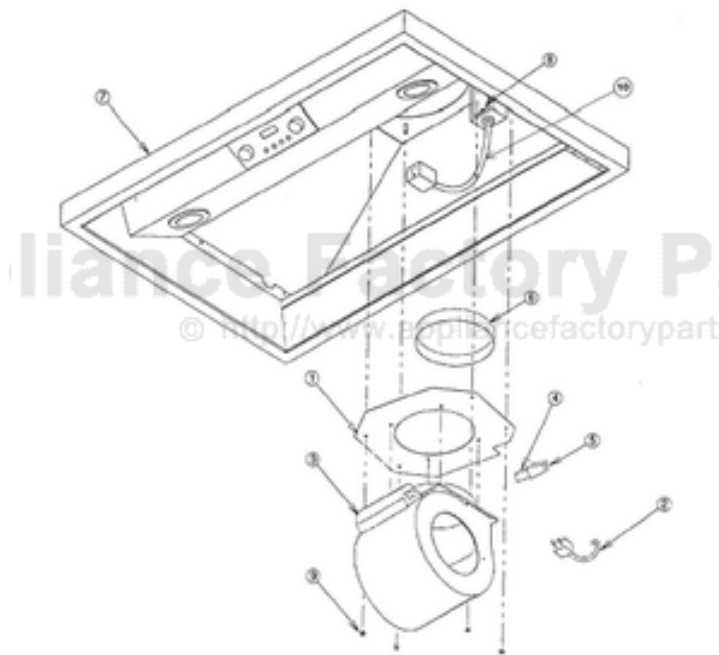

[Find Your VIKING Range Hoods Parts - Select From 411 Models](#)

----- Manual continues below -----