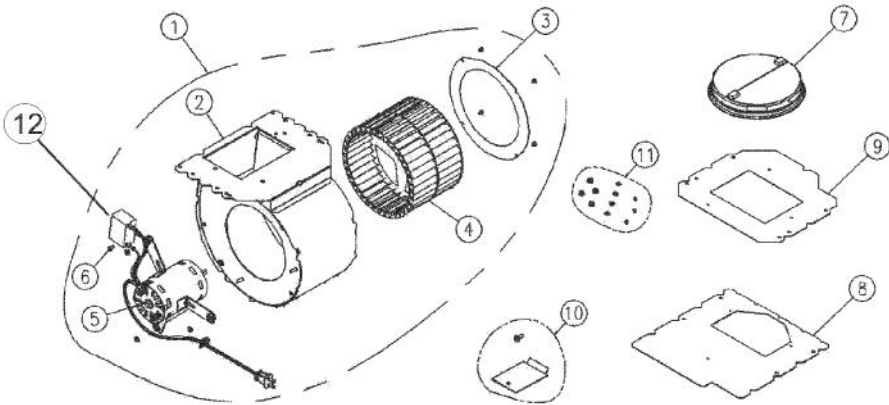

# VIKING DIV600 Owner's Manual

[Shop genuine replacement parts for VIKING DIV600](#)

[Find Your VIKING Range Hoods Parts - Select From 411 Models](#)

----- Manual continues below -----

Ref #	Part Number	Qty.	Description
1	PV300093		BLOWER DIV600 (97015714)
2	PV300100		SCROLL WELDMENT DIV600
3	PV300103		MTR INLT RNG DIV600/1200 97015490
4	PV300099		BLOWER WHEEL DIV600/1200 97015486
5	PV300102		MTR/CAPTR ASSY DIV600/120 97015489
6	PV300065		HEX SCREW, NO.8-16 X 3/8 (97015701)
7	PV300104		7 DAMPER 97015491 REPLACES PV300098
8	PV300211		DIV600 TOP PLATE (S97016287)
9	PV300212		MOUNTING PLATE DIV600 (S97016288)
10	PV300156		ELECTRICAL BOX COVER
11	PV300214		NEW DIV600 PARTS BAG (97016285)
12	022979-000	1	SRV CAPACITOR F/INV