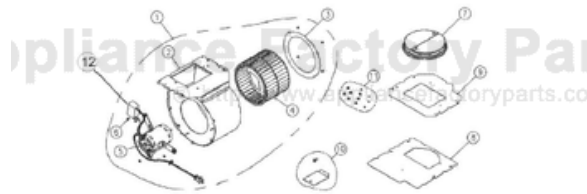

# VIKING DIV600 Owner's Manual

[Shop genuine replacement parts for VIKING DIV600](#)

[Find Your VIKING Range Hoods Parts - Select From 411 Models](#)

----- Manual continues below -----

Ref #	Part Number	Qty.	Description
1	PV300093		BLOWER DIV600 (97015714)
2	PV300100		SCROLL WELDMENT DIV600
3	PV300103		MTR INLT RNG DIV600/1200 97015490
4	PV300099		BLOWER WHEEL DIV600/1200 97015486
5	PV300102		MTR/CAPTR ASSY DIV600/120 97015489
6	PV300065		HEX SCREW, NO.8-16 X 3/8 (97015701)
7	PV300104		7 DAMPER 97015491 REPLACES PV300098
8	PV300211		DIV600 TOP PLATE (S97016287)
9	PV300212		MOUNTING PLATE DIV600 (S97016288)
10	PV300156		ELECTRICAL BOX COVER
11	PV300214		NEW DIV600 PARTS BAG (97016285)
12	022979-000	1	SRV CAPACITOR F/INV