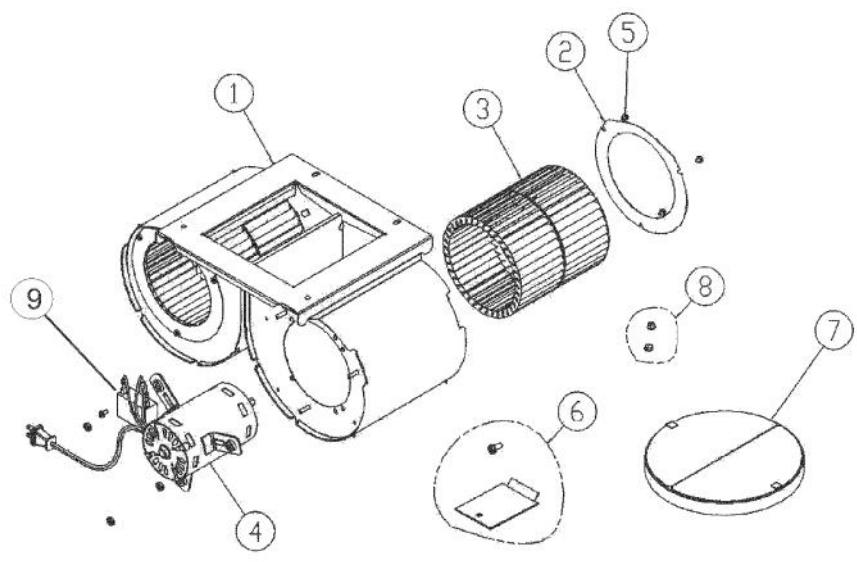

----- Manual continues below -----

Ref #	Part Number	Qty.	Description
1	PV300158		PAINTED SCROLL WELDMENT (DIV880)
2	PV300161		INLET RING DIV440/880 S97015645
3	PV300159		WHEEL - DIV440/8800
4	PV300160		MOTOR - DIV440/880- (97015644)
5	PV300065		HEX SCREW, NO.8-16 X 3/8 (97015701)
6	PV300156		ELECTRICAL BOX COVER
7	PV300006		DAMPER 421
8	PV300153		FASTENER PACK (DIV1200)
9	022979-000	1	SRV CAPACITOR F/INV