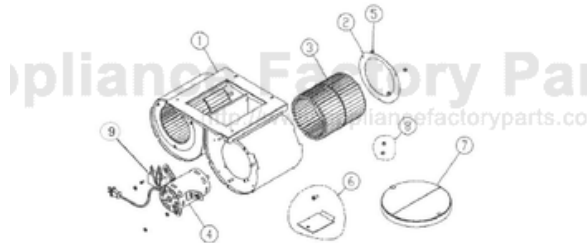

[Find Your VIKING Range Hoods Parts - Select From 411 Models](#)

----- Manual continues below -----