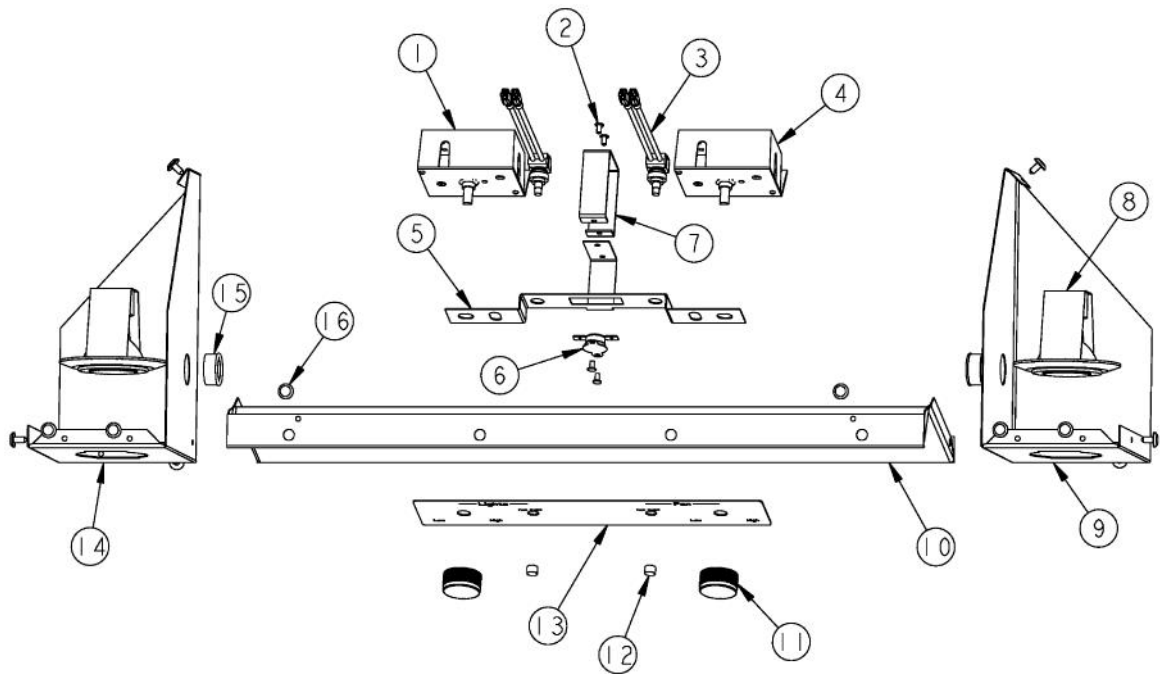

# VIKING DPPV3082 Owner's Manual

[Shop genuine replacement parts for VIKING DPPV3082](#)

[Find Your VIKING Range Hoods Parts - Select From 411 Models](#)

----- Manual continues below -----

Ref #	Part Number	Qty.	Description
1	PE050170		LIGHT CONTROL (VIH54/66 DCH30/36 VCIH54/66)
2	PC040010		POP RIVET
3	PE050168		DCH FAN/LIGHT SWITCH (DCH30/36)
4	PE050169		BLOWER CONTROL (DCH30/36)
5	A20010270		LT/FAN SWITCH BRKT (DCH30/36)
6	PJ030014		HEAT SENSOR (N.O.) 160 DEG.
7	A2103810		THERMODISC BRACKET
8	PE050064		LIGHT ASSEMBLY
9	B2008158		HOOD I/S SIDE RH DBCV3082
10	B20016150		CONTROL PANEL
11	PA010089		KNOB (DESIGNER SERIES HOOD)
12	PA010093		DESIGNER OVEN LT SWITCH KNOB
13	PE040232		CONTROL PANEL W/ GRAPHICS (DCH30/36)
14	B2008159		HOOD I/S SIDE LH DBCV3082
15	PD040005		SNAP BUSHING - 7/8
16	PD020032		SRW-8(A)X3/8PH.WFR HD 7/16DIAXNICL

Ref #	Part Number	Qty.	Description
1	B20016157		CONTROL PANEL
2	PD020010		10 X 3/8 GREEN GROUNDING SCREW
3	PF030337		HOOD WARNING LABEL
4	B2008197		FILTER SPACER DBCV3082 4.625 X 10.75
5	PE020058		RATING LABEL (ADHESIVE)
6	G31010266		30/42 FILTER ASSEMBLY 11.75 X 10.375
7	PD020032		SRW-8(A)X3/8PH.WFR HD 7/16DIAXNICL
8	B2008165		30 FILTER SUPPORT DBCV3082

Ref #	Part Number	Qty.	Description
1	PE070542		3-PRONG MALE CORD W/AMP CON
2	PE070204		HEYCO STRAIN RELIEF - 7-P2
3	A2003826		ROUGH IN BOX COVER (VWH30/3610)
4	PD020087		10 X 1/2 PAN PH. TEK ZINC
5	PE050042		BLOWER INT 460 CFM 97007542
6	PD010035		BLOWER MTG ROD NO.10-24 99420464
7	PD030010		NO.10-24 KEPS NUT
8	PE070197		MALE SOCKET (3 PRONG)
9	PE070205		3 PRONG FEMALE SUPPLY CORD
10	PE070541		3-PRONG FEMALE SOCKET