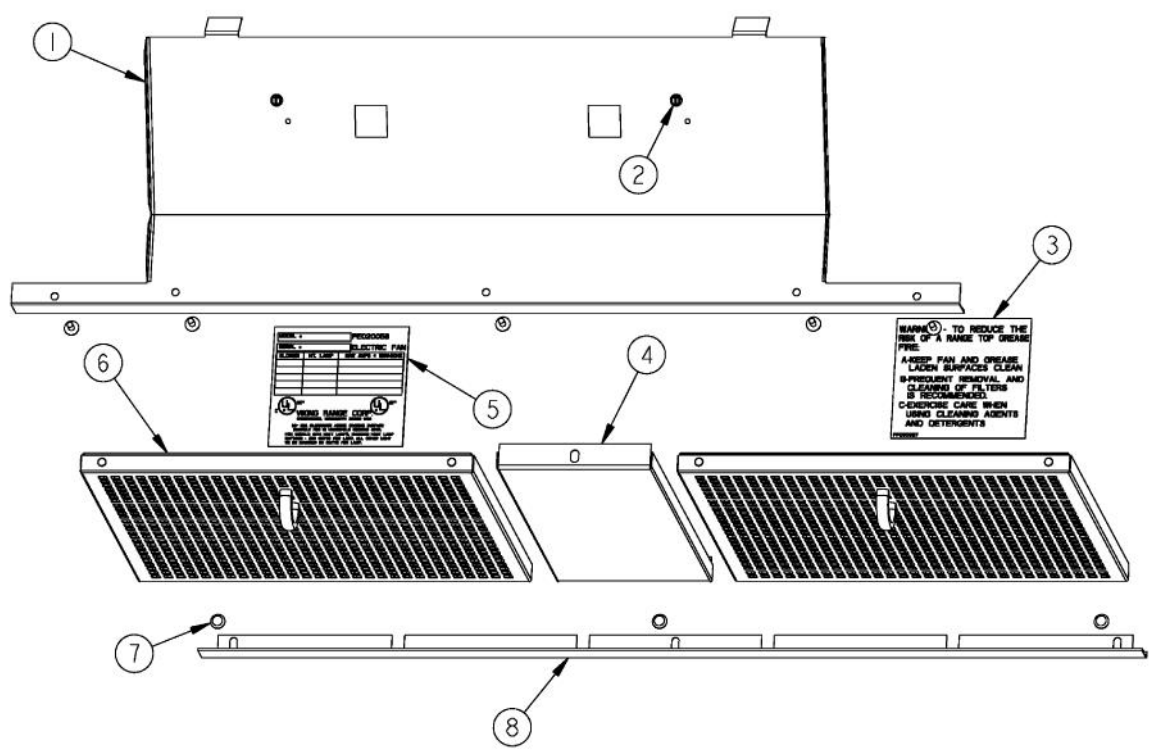

# VIKING DPPV3082 Owner's Manual

[Shop genuine replacement parts for VIKING DPPV3082](#)

[Find Your VIKING Range Hoods Parts - Select From 411 Models](#)

----- Manual continues below -----

Ref #	Part Number	Qty.	Description
1	PE050170		LIGHT CONTROL (VIH54/66 DCH30/36 VCIH54/66)
2	PC040010		POP RIVET
3	PE050168		DCH FAN/LIGHT SWITCH (DCH30/36)
4	PE050169		BLOWER CONTROL (DCH30/36)
5	A20010270		LT/FAN SWITCH BRKT (DCH30/36)
6	PJ030014		HEAT SENSOR (N.O.) 160 DEG.
7	A2103810		THERMODISC BRACKET
8	PE050064		LIGHT ASSEMBLY
9	B2008158		HOOD I/S SIDE RH DBCV3082
10	B20016150		CONTROL PANEL
11	PA010089		KNOB (DESIGNER SERIES HOOD)
12	PA010093		DESIGNER OVEN LT SWITCH KNOB
13	PE040232		CONTROL PANEL W/ GRAPHICS (DCH30/36)
14	B2008159		HOOD I/S SIDE LH DBCV3082
15	PD040005		SNAP BUSHING - 7/8
16	PD020032		SRW-8(A)X3/8PH.WFR HD 7/16DIAXNICL

Ref #	Part Number	Qty.	Description
1	B20016157		CONTROL PANEL
2	PD020010		10 X 3/8 GREEN GROUNDING SCREW
3	PF030337		HOOD WARNING LABEL
4	B2008197		FILTER SPACER DBCV3082 4.625 X 10.75
5	PE020058		RATING LABEL (ADHESIVE)
6	G31010266		30/42 FILTER ASSEMBLY 11.75 X 10.375
7	PD020032		SRW-8(A)X3/8PH.WFR HD 7/16DIAXNICL
8	B2008165		30 FILTER SUPPORT DBCV3082