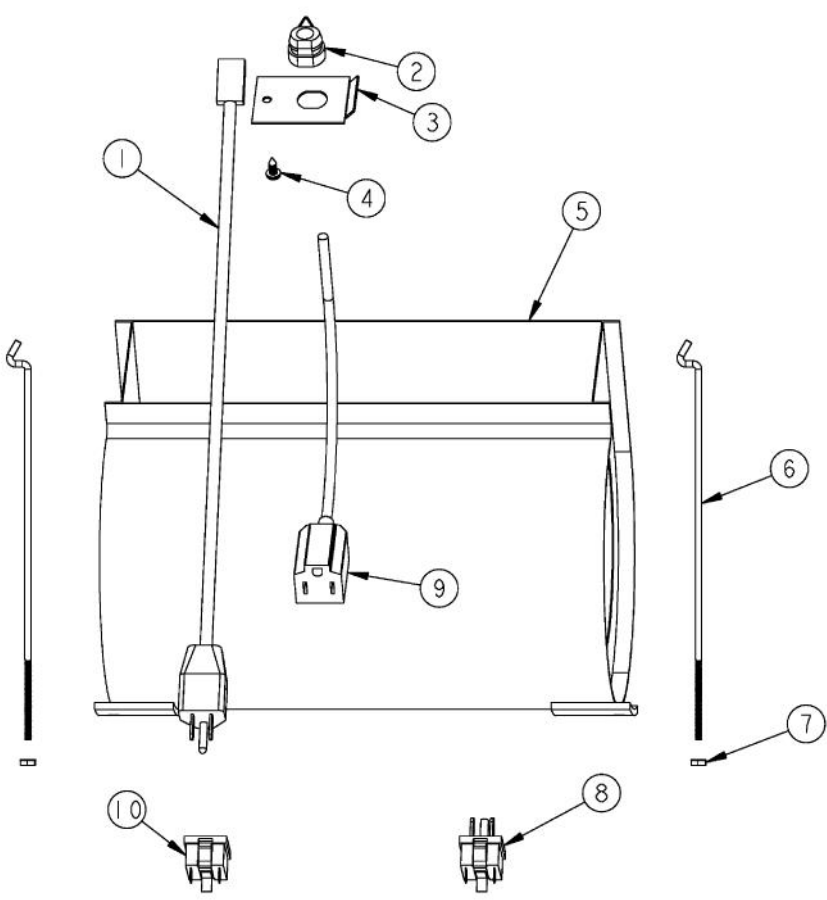

# VIKING DPPV3082 Owner's Manual

[Shop genuine replacement parts for VIKING DPPV3082](#)

[Find Your VIKING Range Hoods Parts - Select From 411 Models](#)

----- Manual continues below -----

Ref #	Part Number	Qty.	Description
1	PE050170		LIGHT CONTROL (VIH54/66 DCH30/36 VCIH54/66)
2	PC040010		POP RIVET
3	PE050168		DCH FAN/LIGHT SWITCH (DCH30/36)
4	PE050169		BLOWER CONTROL (DCH30/36)
5	A20010270		LT/FAN SWITCH BRKT (DCH30/36)
6	PJ030014		HEAT SENSOR (N.O.) 160 DEG.
7	A2103810		THERMODISC BRACKET
8	PE050064		LIGHT ASSEMBLY
9	B2008158		HOOD I/S SIDE RH DBCV3082
10	B20016150		CONTROL PANEL
11	PA010089		KNOB (DESIGNER SERIES HOOD)
12	PA010093		DESIGNER OVEN LT SWITCH KNOB
13	PE040232		CONTROL PANEL W/ GRAPHICS (DCH30/36)
14	B2008159		HOOD I/S SIDE LH DBCV3082
15	PD040005		SNAP BUSHING - 7/8
16	PD020032		SRW-8(A)X3/8PH.WFR HD 7/16DIAXNICL

Ref #	Part Number	Qty.	Description
1	B20016157		CONTROL PANEL
2	PD020010		10 X 3/8 GREEN GROUNDING SCREW
3	PF030337		HOOD WARNING LABEL
4	B2008197		FILTER SPACER DBCV3082 4.625 X 10.75
5	PE020058		RATING LABEL (ADHESIVE)
6	G31010266		30/42 FILTER ASSEMBLY 11.75 X 10.375
7	PD020032		SRW-8(A)X3/8PH.WFR HD 7/16DIAXNICL
8	B2008165		30 FILTER SUPPORT DBCV3082

Ref #	Part Number	Qty.	Description
1	PE070542		3-PRONG MALE CORD W/AMP CON
2	PE070204		HEYCO STRAIN RELIEF - 7-P2
3	A2003826		ROUGH IN BOX COVER (VWH30/3610)
4	PD020087		10 X 1/2 PAN PH. TEK ZINC
5	PE050042		BLOWER INT 460 CFM 97007542
6	PD010035		BLOWER MTG ROD NO.10-24 99420464
7	PD030010		NO.10-24 KEPS NUT
8	PE070197		MALE SOCKET (3 PRONG)
9	PE070205		3 PRONG FEMALE SUPPLY CORD
10	PE070541		3-PRONG FEMALE SOCKET