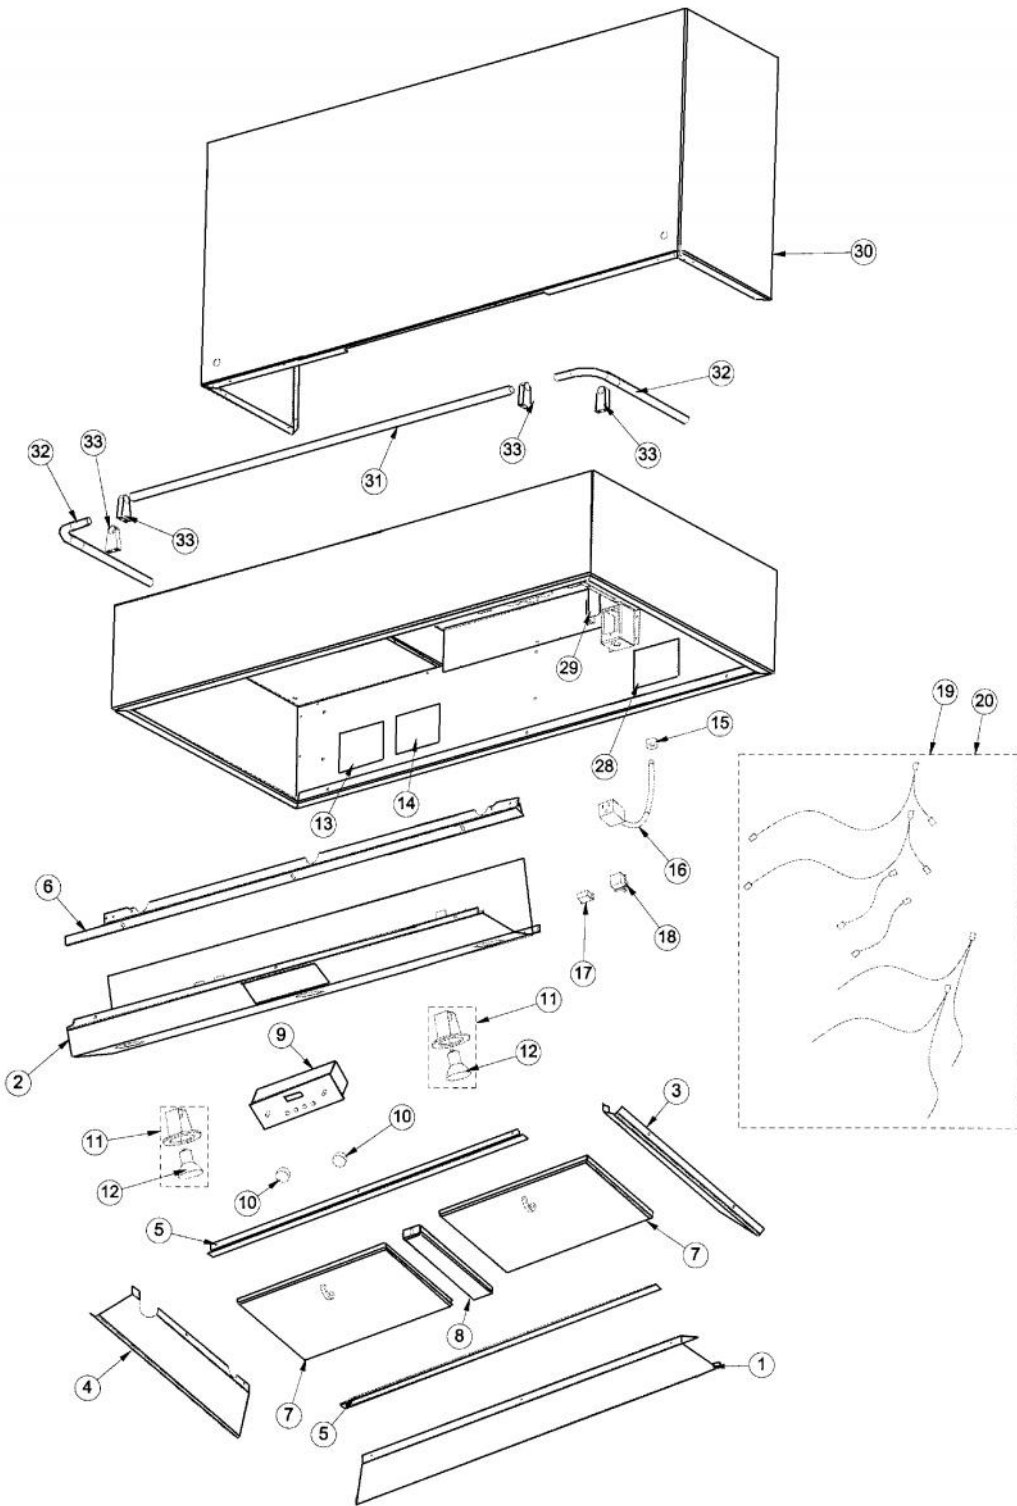

----- Manual continues below -----

Ref #	Part Number	Qty.	Description
1	B2004665		36 I/S REAR PANEL
2	B2007049		36 CONTROL PANEL (DSWB3649)
	B2007065		36 CONTROL PANEL (DSWB4849)XULTRAL
3	B2004667		I/S SIDE PANEL RH (DTWS/L/N DSWB)
4	B2005027		I/S SIDE PANEL LH (DTWS/L/N DSWB)
5	B2004673		FILTER SUPT. FRONT/REAR
6	B2004675		36 FRONT I/S PANEL
7	G31010268		FILTER ASSEMBLY (DESIGNER) 13.848 X 10.375
8	B2005018		DCWH36 FILTER SPACER 1.75 X 10.784
9	PE050171		SS DESIGNER BLOWER/LIGHT CONTROL
10	PA010089		KNOB (DESIGNER SERIES HOOD)
11	PE050064		LIGHT ASSEMBLY
12	PE050081		50 WATT HALOGEN BULB
13	PE020058		RATING LABEL (ADHESIVE)
14	PF030337		HOOD WARNING LABEL
15	PE070204		HEYCO STRAIN RELIEF - 7-P2
16	PE070205		3 PRONG FEMALE SUPPLY CORD
17	PE070196		FEMALE SOCKET (2 PRONG)
18	PE070197		MALE SOCKET (3 PRONG)
19	J4005005		SUB TO PE070384 - DCWH36 WIRING KIT
	G4005001		DCWH30/36 LINE HARNESS
	G4005002		DCWH30/36 NEUTRAL HARNESS
	G4005003		DCWH36 LIGHT WIRE (BK)
	G4005006		30/36/42 LIGHT NEUTRAL HARNESS
	G4005004		BLOWER WIRE (BK)
	G4005007		BLOWER NEUTRAL HARNESS30/36/42 DESI
20	N/A		HEAT SHIELD - MUST ORDER ITEM NO. 11
21	PD020010		10 X 3/8 GREEN GROUNDING SCREW
22	PD030010		NO.10-24 KEPS NUT
23	PD020087		10 X 1/2 PAN PH. TEK ZINC
24	PD020100		NO.8 X 7/16 PHILLIP HD KNIFE SCREW
25	PD030059		TINNERMAN CLIP
26	PD020032		SRW-8(A)X3/8PH.WFR HD 7/16DIAXNICL
27	PC040010		POP RIVET
28	PF030468		COMPONENT WIRING LABEL
29	A2008139		HOOD WIRE COVER (DTWS30/36/4249)
30	DCSB3608BK		36`` DUCT COVER - BK (HEIGHT - 21``)
	DCSB3608BT		36`` DUCT COVER - BT (HEIGHT - 21``)
	DCSB3608GG		36`` DUCT COVER - GG (HEIGHT - 21``)
	DCSB3608SG		36`` DUCT COVER - SG (HEIGHT - 21``)
	DCSB3608SS		36`` DUCT COVER - SS (HEIGHT - 21``)
	DCSB3608WH		36`` DUCT COVER - WH (HEIGHT - 21``)
	DCSB3609BK		36`` DUCT COVER - BK (HEIGHT - 33``)
	DCSB3609BT		36`` DUCT COVER - BT (HEIGHT - 33``)
	DCSB3609GG		36`` DUCT COVER - GG (HEIGHT - 33``)
	DCSB3609SG		36`` DUCT COVER - SG (HEIGHT - 33``)
	DCSB3609SS		36`` DUCT COVER - SS (HEIGHT - 33``)
	DCSB3609WH		36`` DUCT COVER - WH (HEIGHT - 33``)
	DCSB3610BK		36`` DUCT COVER - BK (HEIGHT - 44``)
	DCSB3610BT		36`` DUCT COVER - BT (HEIGHT - 44``)
	DCSB3610GG		36`` DUCT COVER - GG (HEIGHT - 44``)
	DCSB3610SG		36`` DUCT COVER - SG (HEIGHT - 44``)
	DCSB3610SS		36`` DUCT COVER - SS (HEIGHT - 44``)
	DCSB3610WH		36`` DUCT COVER - WH (HEIGHT - 44``)
31	PE030059		36 BRASS ACCESSORY RAIL
	PE030058		36 ACCESSORY RAIL SS
32	F3008136		SIDE RAIL XBRX (DSWB)
	F3008137		SIDE RAIL XCRX (DSWB)
33	PE030053		MIDDLE RAIL SUPPORT - BR
	PE030052		SUPPORT TUBE, HOLE THROUGH