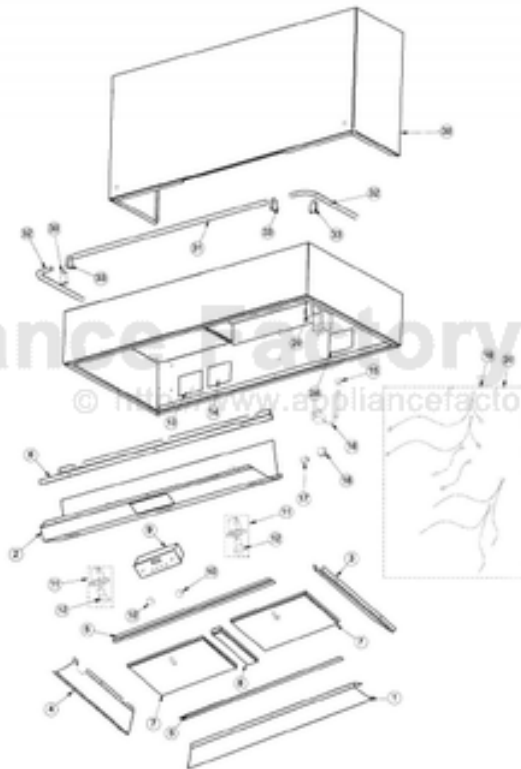

[Find Your VIKING Range Hoods Parts - Select From 411 Models](#)

----- Manual continues below -----