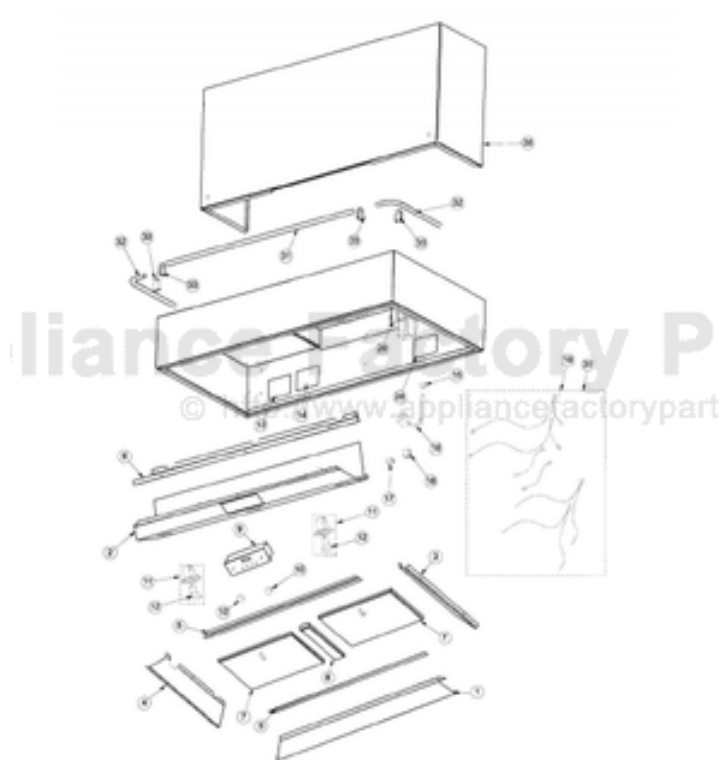

# VIKING DSWB4249 Owner's Manual

[Shop genuine replacement parts for VIKING DSWB4249](#)

[Find Your VIKING Range Hoods Parts - Select From 411 Models](#)

----- Manual continues below -----

Ref #	Part Number	Qty.	Description
1	B2005037		42 I/S REAR PANEL
2	B2007055		42 CONTROL PANEL (DSWB4249)
	B2007066		42 CONTROL PANEL (DSWB4849)XULTRAL
3	B2004667		I/S SIDE PANEL RH (DTWS/L/N DSWB)
4	B2005027		I/S SIDE PANEL LH (DTWS/L/N DSWB)
5	B2005039		FILTER SUPT. FRONT/REAR
6	B2005040		42 FRONT I/S PANEL
7	G31010266		30/42 FILTER ASSEMBLY 11.75 X 10.375
8	N/A		HEAT SHIELD - MUST ORDER ITEM NO. 11
9	PE050171		SS DESIGNER BLOWER/LIGHT CONTROL
10	PA010089		KNOB (DESIGNER SERIES HOOD)
11	PE050064		LIGHT ASSEMBLY
12	PE050081		50 WATT HALOGEN BULB
13	PE020058		RATING LABEL (ADHESIVE)
14	PF030337		HOOD WARNING LABEL
15	PE070204		HEYCO STRAIN RELIEF - 7-P2
16	PE070205		3 PRONG FEMALE SUPPLY CORD
17	PE070196		FEMALE SOCKET (2 PRONG)
18	PE070197		MALE SOCKET (3 PRONG)
19	J4005005		SUB TO PE070384 - DCWH36 WIRING KIT
	G4005001		DCWH30/36 LINE HARNESS
	G4005002		DCWH30/36 NEUTRAL HARNESS
	G4005003		DCWH36 LIGHT WIRE (BK)
	G4005006		30/36/42 LIGHT NEUTRAL HARNESS
	G4005004		BLOWER WIRE (BK)
	G4005007		BLOWER NEUTRAL HARNESS30/36/42 DESI
20	N/A		HEAT SHIELD - MUST ORDER ITEM NO. 11
21	PD020010		10 X 3/8 GREEN GROUNDING SCREW
22	PD030010		NO.10-24 KEPS NUT
23	PD020087		10 X 1/2 PAN PH. TEK ZINC
24	PD020100		NO.8 X 7/16 PHILLIP HD KNIFE SCREW
25	PD030059		TINNERMAN CLIP
26	PD020032		SRW-8(A)X3/8PH.WFR HD 7/16DIAXNICL
27	PC040010		POP RIVET
28	PF030468		COMPONENT WIRING LABEL
29	A2008139		HOOD WIRE COVER (DTWS30/36/4249)
30	DCSB4208BK		42`` DUCT COVER - BK (HEIGHT - 21``)
	DCSB4208BT		42`` DUCT COVER - BT (HEIGHT - 21``)
	DCSB4208GG		42`` DUCT COVER - GG (HEIGHT - 21``)
	DCSB4208SG		42`` DUCT COVER - SG (HEIGHT - 21``)
	DCSB4208SS		42`` DUCT COVER - SS (HEIGHT - 21``)
	DCSB4208WH		42`` DUCT COVER - WH (HEIGHT - 21``)
	DCSB4209BK		42`` DUCT COVER - BK (HEIGHT - 33``)
	DCSB4209BT		42`` DUCT COVER - BT (HEIGHT - 33``)
	DCSB4209GG		42`` DUCT COVER - GG (HEIGHT - 33``)
	DCSB4209SG		42`` DUCT COVER - SG (HEIGHT - 33``)
	DCSB4209SS		42`` DUCT COVER - SS (HEIGHT - 33``)
	DCSB4209WH		42`` DUCT COVER - WH(HEIGHT - 33``)
	DCSB4210BK		42`` DUCT COVER - BK (HEIGHT - 44``)
	DCSB4210BT		42`` DUCT COVER - BT (HEIGHT - 44``)
	DCSB4210GG		42`` DUCT COVER - GG (HEIGHT - 44``)
	DCSB4210SG		42`` DUCT COVER - SG (HEIGHT - 44``)
	DCSB4210SS		42`` DUCT COVER - SS (HEIGHT - 44``)
	DCSB4210WH		42`` DUCT COVER - WH (HEIGHT - 44``)
31	F0003870		42 - XBRX CUT TO SIZE FRONT/REAR R
	F0003874		ACCESSORY RAIL - SS
32	F3008136		SIDE RAIL XBRX (DSWB)
	F3008137		SIDE RAIL XCRX (DSWB)
33	PE030053		MIDDLE RAIL SUPPORT - BR
	PE030052		SUPPORT TUBE, HOLE THROUGH