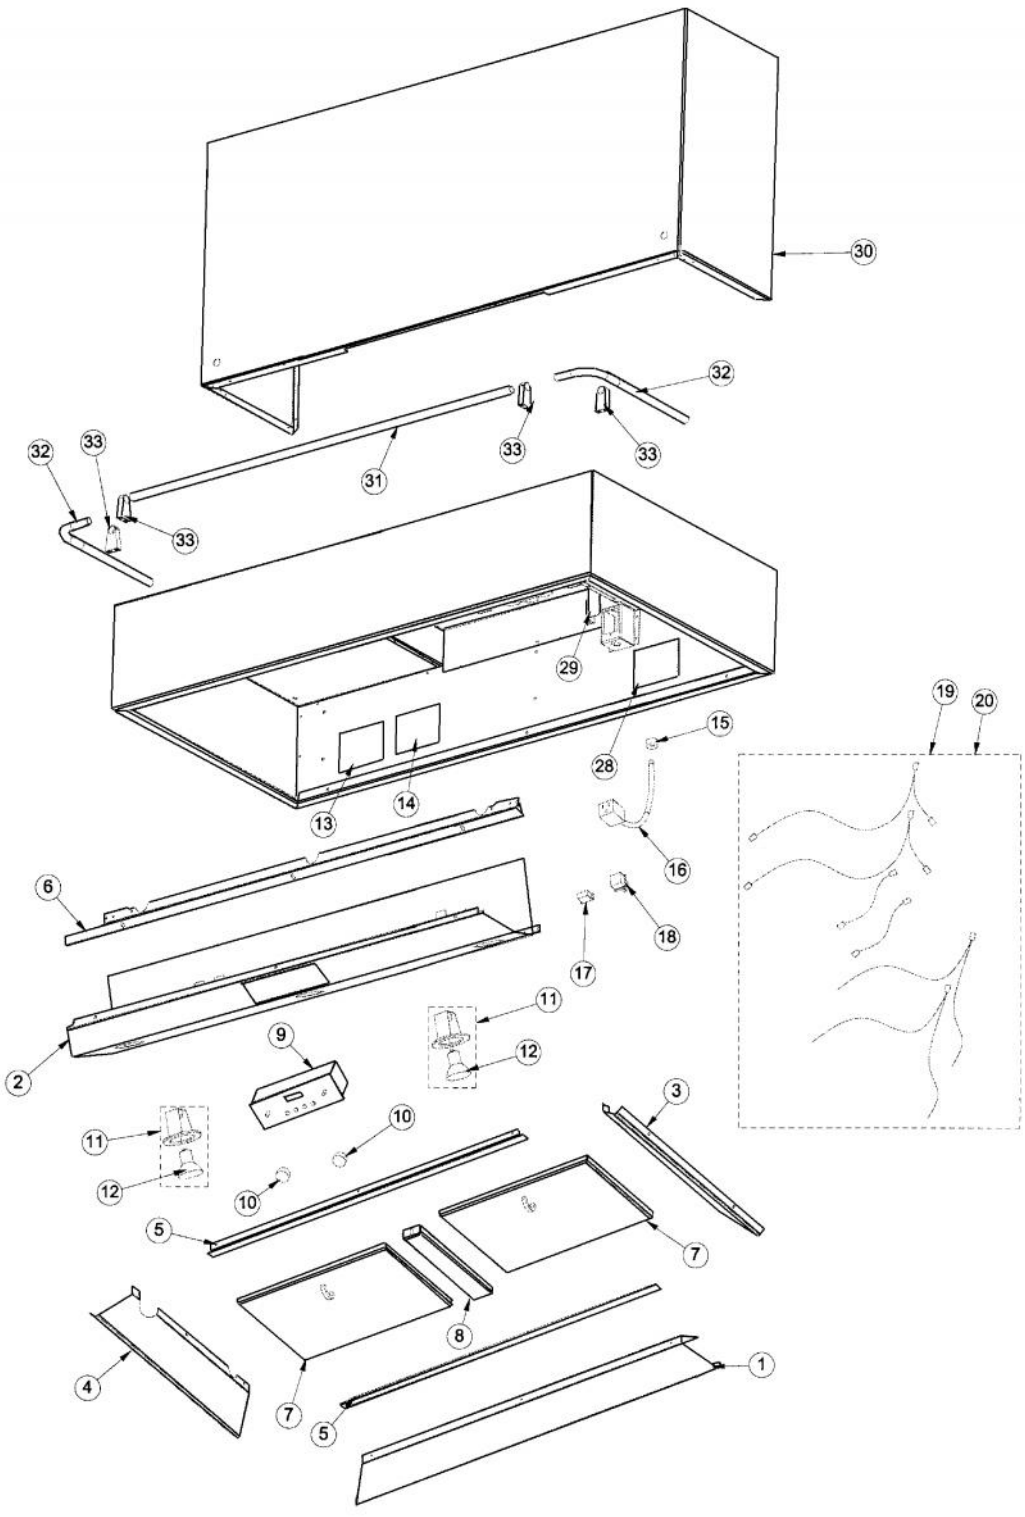

Ref #	Part Number	Qty.	Description
1	B2005037		42 I/S REAR PANEL
2	B2007055		42 CONTROL PANEL (DSWB4249)
	B2007066		42 CONTROL PANEL (DSWB4849)XULTRAL
3	B2004667		I/S SIDE PANEL RH (DTWS/L/N DSWB)
4	B2005027		I/S SIDE PANEL LH (DTWS/L/N DSWB)
5	B2005039		FILTER SUPT. FRONT/REAR
6	B2005040		42 FRONT I/S PANEL
7	G31010266		30/42 FILTER ASSEMBLY 11.75 X 10.375
8	N/A		HEAT SHIELD - MUST ORDER ITEM NO. 11
9	PE050171		SS DESIGNER BLOWER/LIGHT CONTROL
10	PA010089		KNOB (DESIGNER SERIES HOOD)
11	PE050064		LIGHT ASSEMBLY
12	PE050081		50 WATT HALOGEN BULB
13	PE020058		RATING LABEL (ADHESIVE)
14	PF030337		HOOD WARNING LABEL
15	PE070204		HEYCO STRAIN RELIEF - 7-P2
16	PE070205		3 PRONG FEMALE SUPPLY CORD
17	PE070196		FEMALE SOCKET (2 PRONG)
18	PE070197		MALE SOCKET (3 PRONG)
19	J4005005		SUB TO PE070384 - DCWH36 WIRING KIT
	G4005001		DCWH30/36 LINE HARNESS
	G4005002		DCWH30/36 NEUTRAL HARNESS
	G4005003		DCWH36 LIGHT WIRE (BK)
	G4005006		30/36/42 LIGHT NEUTRAL HARNESS
	G4005004		BLOWER WIRE (BK)
	G4005007		BLOWER NEUTRAL HARNESS30/36/42 DESI
20	N/A		HEAT SHIELD - MUST ORDER ITEM NO. 11
21	PD020010		10 X 3/8 GREEN GROUNDING SCREW
22	PD030010		NO.10-24 KEPS NUT
23	PD020087		10 X 1/2 PAN PH. TEK ZINC
24	PD020100		NO.8 X 7/16 PHILLIP HD KNIFE SCREW
25	PD030059		TINNERMAN CLIP
26	PD020032		SRW-8(A)X3/8PH.WFR HD 7/16DIAXNICL
27	PC040010		POP RIVET
28	PF030468		COMPONENT WIRING LABEL
29	A2008139		HOOD WIRE COVER (DTWS30/36/4249)
30	DCSB4208BK		42`` DUCT COVER - BK (HEIGHT - 21``)
	DCSB4208BT		42`` DUCT COVER - BT (HEIGHT - 21``)
	DCSB4208GG		42`` DUCT COVER - GG (HEIGHT - 21``)
	DCSB4208SG		42`` DUCT COVER - SG (HEIGHT - 21``)
	DCSB4208SS		42`` DUCT COVER - SS (HEIGHT - 21``)
	DCSB4208WH		42`` DUCT COVER - WH (HEIGHT - 21``)
	DCSB4209BK		42`` DUCT COVER - BK (HEIGHT - 33``)
	DCSB4209BT		42`` DUCT COVER - BT (HEIGHT - 33``)
	DCSB4209GG		42`` DUCT COVER - GG (HEIGHT - 33``)
	DCSB4209SG		42`` DUCT COVER - SG (HEIGHT - 33``)
	DCSB4209SS		42`` DUCT COVER - SS (HEIGHT - 33``)
	DCSB4209WH		42`` DUCT COVER - WH(HEIGHT - 33``)
	DCSB4210BK		42`` DUCT COVER - BK (HEIGHT - 44``)
	DCSB4210BT		42`` DUCT COVER - BT (HEIGHT - 44``)
	DCSB4210GG		42`` DUCT COVER - GG (HEIGHT - 44``)
	DCSB4210SG		42`` DUCT COVER - SG (HEIGHT - 44``)
	DCSB4210SS		42`` DUCT COVER - SS (HEIGHT - 44``)
	DCSB4210WH		42`` DUCT COVER - WH (HEIGHT - 44``)
31	F0003870		42 - XBRX CUT TO SIZE FRONT/REAR R
	F0003874		ACCESSORY RAIL - SS
32	F3008136		SIDE RAIL XBRX (DSWB)
	F3008137		SIDE RAIL XCRX (DSWB)
33	PE030053		MIDDLE RAIL SUPPORT - BR
	PE030052		SUPPORT TUBE, HOLE THROUGH