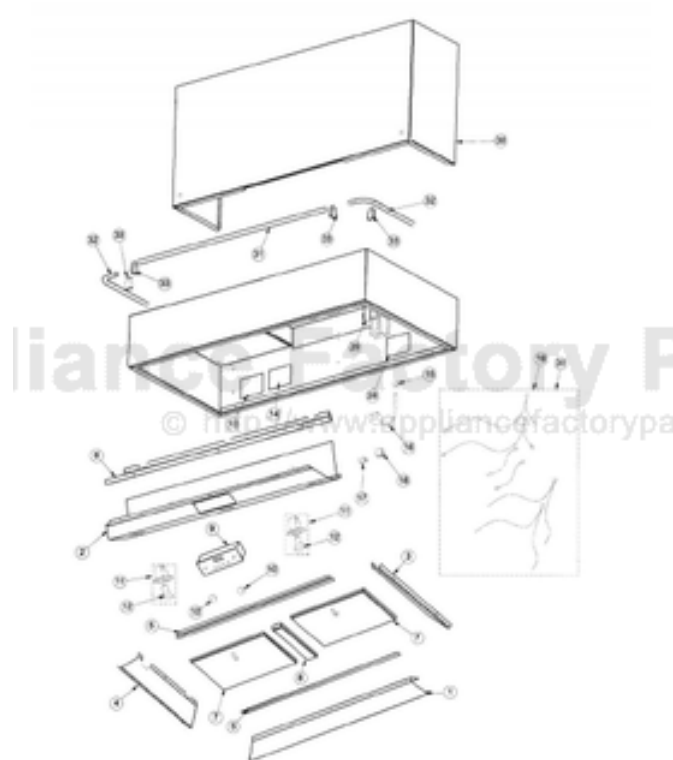

[Find Your VIKING Range Hoods Parts - Select From 411 Models](#)

----- Manual continues below -----