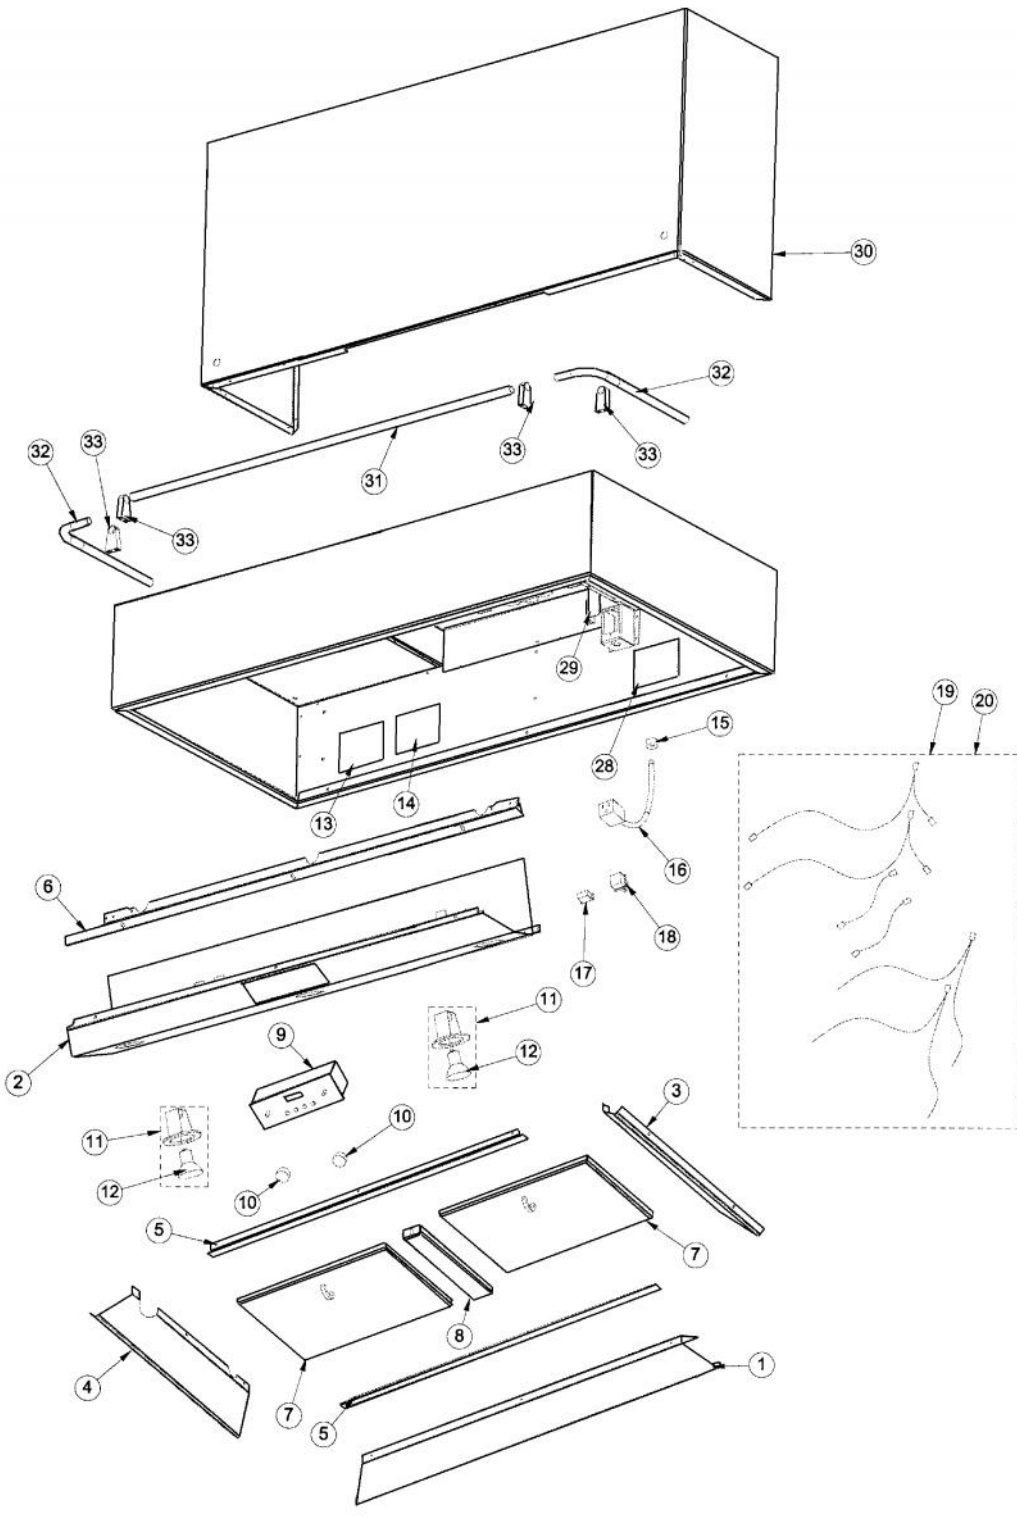

----- Manual continues below -----

Ref #	Part Number	Qty.	Description
1	B2004681		48 REAR I/S PANEL
2	B2007061		48 CONTROL PANEL (DSWB4849)
	B2007067		48 CONTROL PANEL (DSWB4849)XULTRAL
3	B2004667		I/S SIDE PANEL RH (DTWS/L/N DSWB)
4	B2005027		I/S SIDE PANEL LH (DTWS/L/N DSWB)
5	B2004683		FILTER SUPPORT FRONT/REAR
6	B2004685		48 FRONT I/S PANEL
7	G31010268		FILTER ASSEMBLY (DESIGNER) 13.848 X 10.375
8	N/A		HEAT SHIELD - MUST ORDER ITEM NO. 11
9	PE050171		SS DESIGNER BLOWER/LIGHT CONTROL
10	PA010089		KNOB (DESIGNER SERIES HOOD)
11	PE050064		LIGHT ASSEMBLY
12	PE050081		50 WATT HALOGEN BULB
13	PE020058		RATING LABEL (ADHESIVE)
14	PF030337		HOOD WARNING LABEL
15	PE070204		HEYCO STRAIN RELIEF - 7-P2
16	PE070205		3 PRONG FEMALE SUPPLY CORD
17	PE070196		FEMALE SOCKET (2 PRONG)
18	PE070197		MALE SOCKET (3 PRONG)
19	N/A		HEAT SHIELD - MUST ORDER ITEM NO. 11
20	J4005015		SUB TO PE070385 - DCWH48 WIRING KIT
	G4007004		BLOWER LINE (DCWH4844)
	G4007003		BLOWER NEUTRAL (DCWH4844)
	G4005012		48 LIGHT WIRE ASSEMBLY
	G4005013		48 LIGHT NEUTRAL HARNESS
21	PD020010		10 X 3/8 GREEN GROUNDING SCREW
22	PD030010		NO.10-24 KEPS NUT
23	PD020087		10 X 1/2 PAN PH. TEK ZINC
24	PD020100		NO.8 X 7/16 PHILLIP HD KNIFE SCREW
25	PD030059		TINNERMAN CLIP
26	PD020032		SRW-8(A)X3/8PH.WFR HD 7/16DIAXNCL
27	PC040010		POP RIVET
28	PF030468		COMPONENT WIRING LABEL
29	N/A		HEAT SHIELD - MUST ORDER ITEM NO. 11
NI	A2008149		HOOD WIRE COVER (DTWS4849)
30	DCSB4808BK		48`` DUCT COVER - BK (HEIGHT - 21``)
	DCSB4808BT		48`` DUCT COVER - BT (HEIGHT - 21``)
	DCSB4808GG		48`` DUCT COVER - GG (HEIGHT - 21``)
	DCSB4808SG		48`` DUCT COVER - SG (HEIGHT - 21``)
	DCSB4808SS		48`` DUCT COVER - SS (HEIGHT - 21``)
	DCSB4808WH		48`` DUCT COVER - WH (HEIGHT - 21``)
	DCSB4809BK		48`` DUCT COVER - BK (HEIGHT - 33``)
	DCSB4809BT		48`` DUCT COVER - BT (HEIGHT - 33``)
	DCSB4809GG		48`` DUCT COVER - GG (HEIGHT - 33``)
	DCSB4809SG		48`` DUCT COVER - SG (HEIGHT - 33``)
	DCSB4809SS		48`` DUCT COVER - SS (HEIGHT - 33``)
	DCSB4809WH		48`` DUCT COVER - WH (HEIGHT - 33``)
	DCSB4810BK		48`` DUCT COVER - BK (HEIGHT - 44``)
	DCSB4810BT		48`` DUCT COVER - BT (HEIGHT - 44``)
	DCSB4810GG		48`` DUCT COVER - GG (HEIGHT - 44``)
	DCSB4810SG		48`` DUCT COVER - SG (HEIGHT - 44``)
	DCSB4810SS		48`` DUCT COVER - SS (HEIGHT - 44``)
	DCSB4810WH		48`` DUCT COVER - WH (HEIGHT - 44``)
	PE030067		48 ACCESSORY RAIL BR
	PE030066		48 ACCESSORY RAIL SS
32	F3008136		SIDE RAIL XBRX (DSWB)
	F3008137		SIDE RAIL XCRX (DSWB)
33	PE030053		MIDDLE RAIL SUPPORT - BR
	PE030052		SUPPORT TUBE, HOLE THROUGH
34	PD020002		10 X 1/2 PH.TR.HD.SMS.