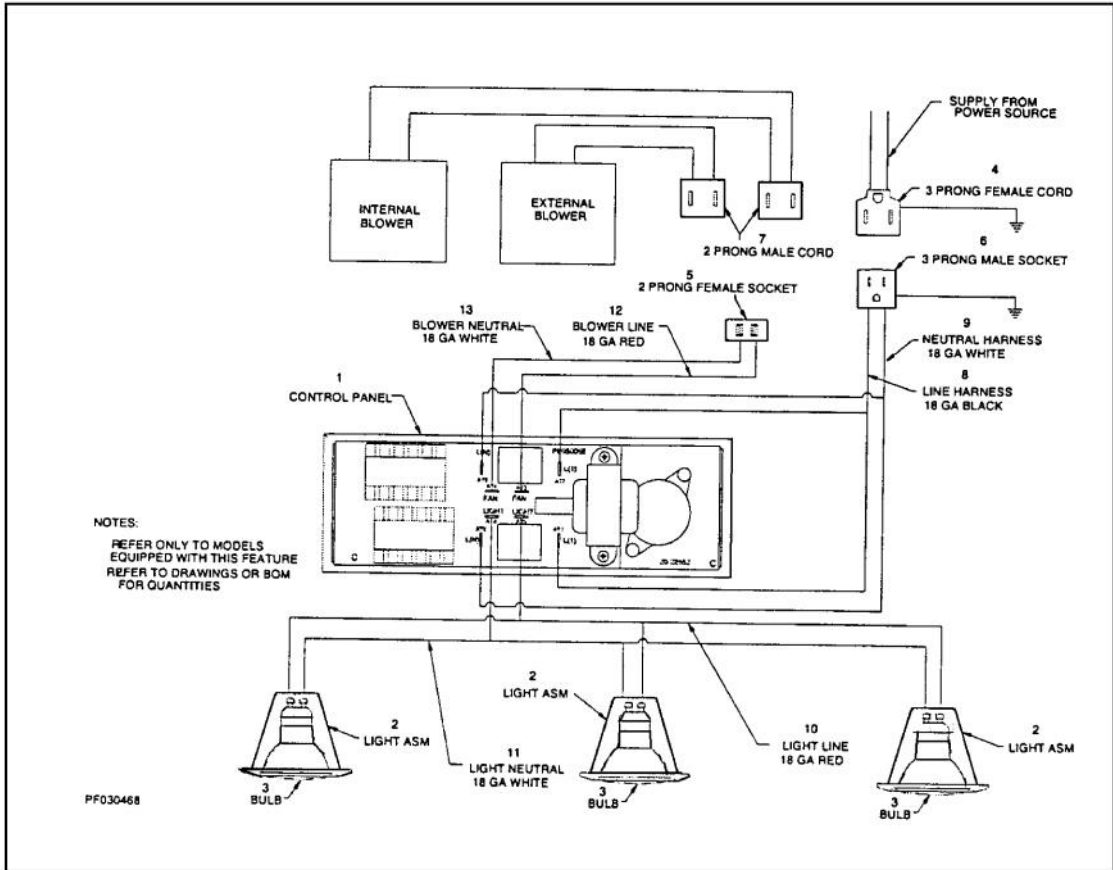

----- Manual continues below -----

| Ref # | Part Number | Qty. | Description |
|-------|-------------|------|--------------------------------------|
| 1 | B2004692 | | 30 CONTROL PANEL |
| 2 | B2004667 | | I/S SIDE PANEL RH (DTWS/L/N DSWB) |
| 3 | B2005027 | | I/S SIDE PANEL LH (DTWS/L/N DSWB) |
| 4 | B2004693 | | 30 FILTER SUPT. FRONT/REAR |
| 5 | G31010266 | | 30/42 FILTER ASSEMBLY 11.75 X 10.375 |
| 6 | N/A | | HEAT SHIELD - MUST ORDER ITEM NO. 11 |
| 7 | PE050171 | | SS DESIGNER BLOWER/LIGHT CONTROL |
| 8 | PA010089 | | KNOB (DESIGNER SERIES HOOD) |
| 9 | PE050064 | | LIGHT ASSEMBLY |
| 10 | PE050081 | | 50 WATT HALOGEN BULB |
| 11 | PE020058 | | RATING LABEL (ADHESIVE) |
| 12 | PF030337 | | HOOD WARNING LABEL |
| 13 | PE070204 | | HEYCO STRAIN RELIEF - 7-P2 |
| 14 | PE070205 | | 3 PRONG FEMALE SUPPLY CORD |
| 15 | PE070196 | | FEMALE SOCKET (2 PRONG) |
| 16 | PE070197 | | MALE SOCKET (3 PRONG) |
| 17 | PF030468 | | COMPONENT WIRING LABEL |
| 18 | F0003869 | | ACCESSORY RAIL - BR |
| 19 | PE030053 | | MIDDLE RAIL SUPPORT - BR |
| | PE030052 | | SUPPORT TUBE, HOLE THROUGH |
| 20 | PE030055 | | END CAP - BR |
| | PE030054 | | END CAP - SS |

| Ref # | Part Number | Qty. | Description |
|-------|-------------|------|--|
| 1 | PE050062 | | SUB TO PE050171 - BLOWER/LIGHT CONTROL |
| 2 | PE050064 | | LIGHT ASSEMBLY |
| 3 | PE050081 | | 50 WATT HALOGEN BULB |
| 4 | PE070205 | | 3 PRONG FEMALE SUPPLY CORD |
| 5 | PE070196 | | FEMALE SOCKET (2 PRONG) |
| 6 | PE070197 | | MALE SOCKET (3 PRONG) |
| 7 | PE070248 | | 2 PRONG MALE SUPPLY CORD (DIV460) |
| 8 | G4005001 | | DCWH30/36 LINE HARNESS |
| 9 | G4005002 | | DCWH30/36 NEUTRAL HARNESS |
| 10 | G4005003 | | DCWH36 LIGHT WIRE (BK) |
| 11 | G4005006 | | 30/36/42 LIGHT NEUTRAL HARNESS |
| 12 | G4005004 | | BLOWER WIRE (BK) |
| 13 | G4005007 | | BLOWER NEUTRAL HARNESS30/36/42 DESI |