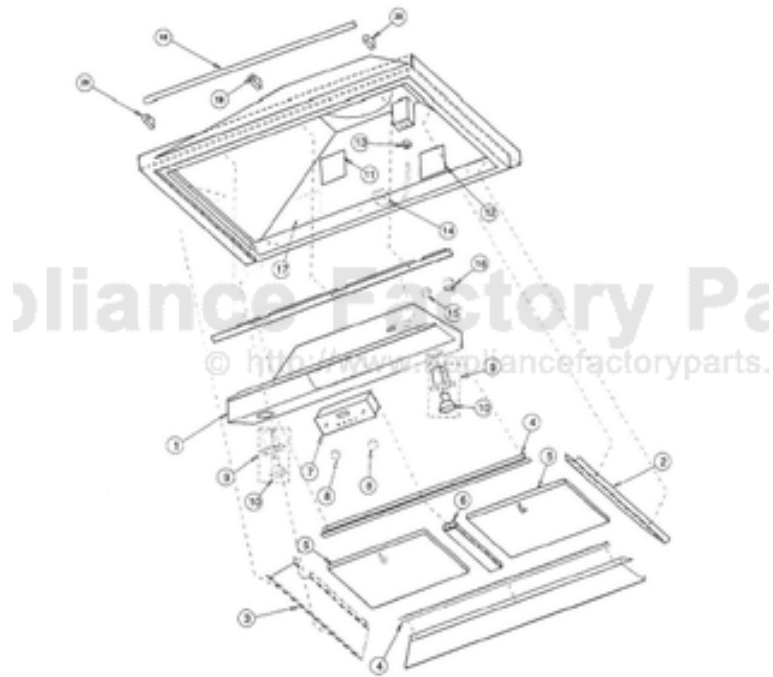

[Find Your VIKING Range Hoods Parts - Select From 411 Models](#)

----- Manual continues below -----