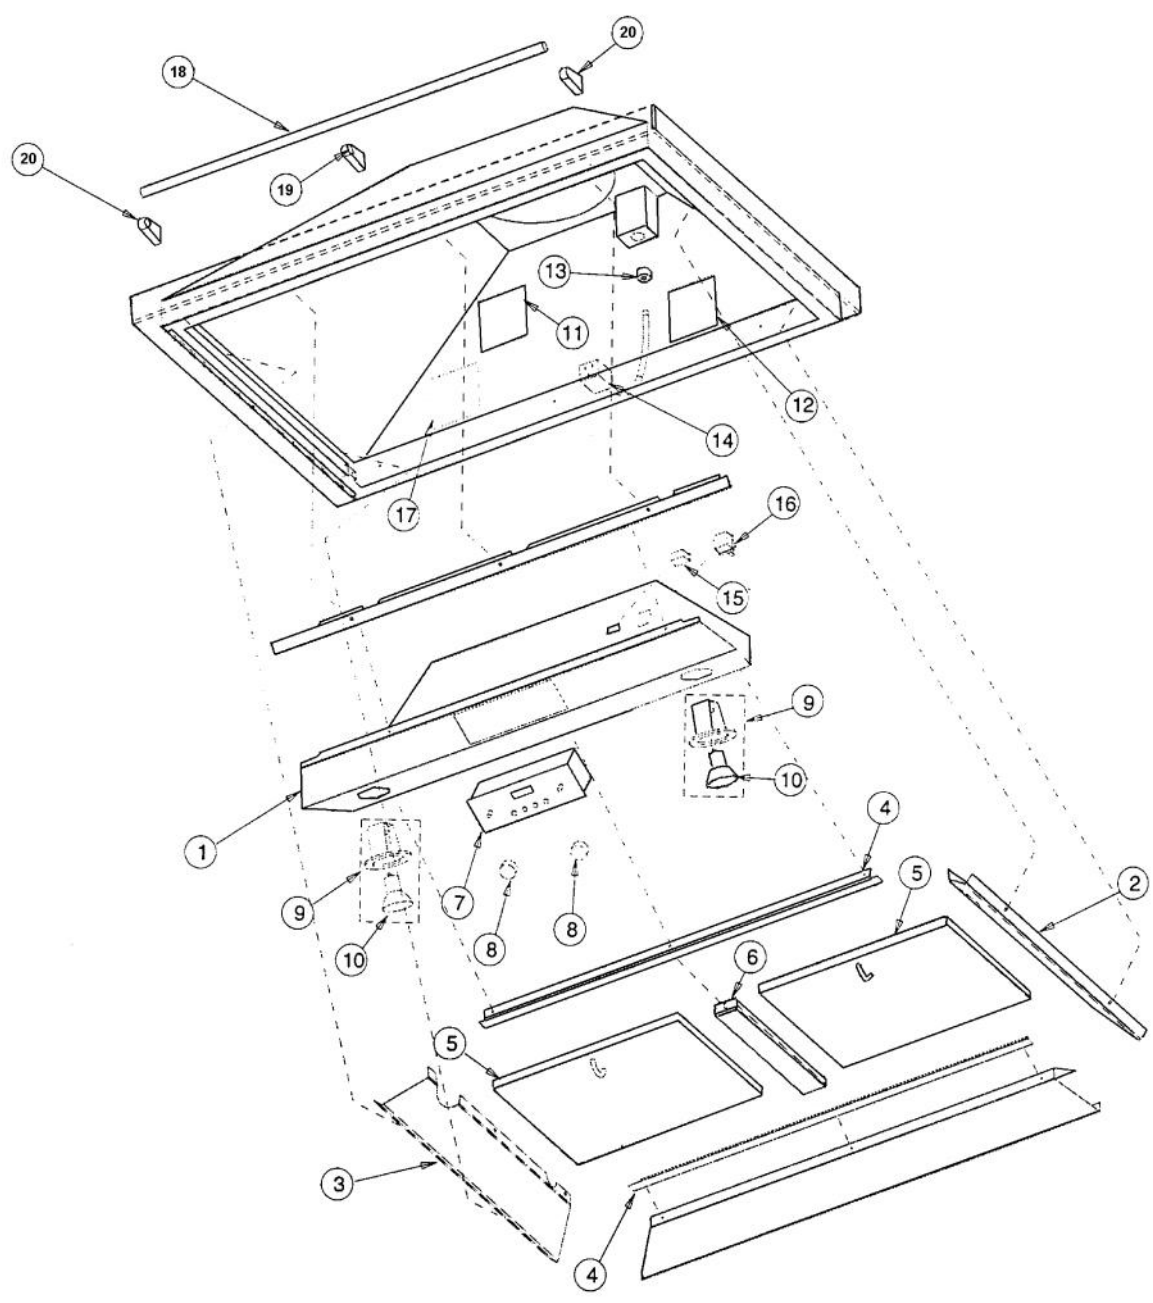

----- Manual continues below -----

| Ref # | Part Number | Qty. | Description |
|-------|-------------|------|--------------------------------------|
| 1 | B2004692 | | 30 CONTROL PANEL |
| 2 | B2004667 | | I/S SIDE PANEL RH (DTWS/L/N DSWB) |
| 3 | B2005027 | | I/S SIDE PANEL LH (DTWS/L/N DSWB) |
| 4 | B2004693 | | 30 FILTER SUPT. FRONT/REAR |
| 5 | G31010266 | | 30/42 FILTER ASSEMBLY 11.75 X 10.375 |
| 6 | N/A | | HEAT SHIELD - MUST ORDER ITEM NO. 11 |
| 7 | PE050171 | | SS DESIGNER BLOWER/LIGHT CONTROL |
| 8 | PA010089 | | KNOB (DESIGNER SERIES HOOD) |
| 9 | PE050064 | | LIGHT ASSEMBLY |
| 10 | PE050081 | | 50 WATT HALOGEN BULB |
| 11 | PE020058 | | RATING LABEL (ADHESIVE) |
| 12 | PF030337 | | HOOD WARNING LABEL |
| 13 | PE070204 | | HEYCO STRAIN RELIEF - 7-P2 |
| 14 | PE070205 | | 3 PRONG FEMALE SUPPLY CORD |
| 15 | PE070196 | | FEMALE SOCKET (2 PRONG) |
| 16 | PE070197 | | MALE SOCKET (3 PRONG) |
| 17 | PF030468 | | COMPONENT WIRING LABEL |
| 18 | F0003869 | | ACCESSORY RAIL - BR |
| 19 | PE030053 | | MIDDLE RAIL SUPPORT - BR |
| | PE030052 | | SUPPORT TUBE, HOLE THROUGH |
| 20 | PE030055 | | END CAP - BR |
| | PE030054 | | END CAP - SS |

| Ref # | Part Number | Qty. | Description |
|-------|-------------|------|--|
| 1 | PE050062 | | SUB TO PE050171 - BLOWER/LIGHT CONTROL |
| 2 | PE050064 | | LIGHT ASSEMBLY |
| 3 | PE050081 | | 50 WATT HALOGEN BULB |
| 4 | PE070205 | | 3 PRONG FEMALE SUPPLY CORD |
| 5 | PE070196 | | FEMALE SOCKET (2 PRONG) |
| 6 | PE070197 | | MALE SOCKET (3 PRONG) |
| 7 | PE070248 | | 2 PRONG MALE SUPPLY CORD (DIV460) |
| 8 | G4005001 | | DCWH30/36 LINE HARNESS |
| 9 | G4005002 | | DCWH30/36 NEUTRAL HARNESS |
| 10 | G4005003 | | DCWH36 LIGHT WIRE (BK) |
| 11 | G4005006 | | 30/36/42 LIGHT NEUTRAL HARNESS |
| 12 | G4005004 | | BLOWER WIRE (BK) |
| 13 | G4005007 | | BLOWER NEUTRAL HARNESS30/36/42 DESI |