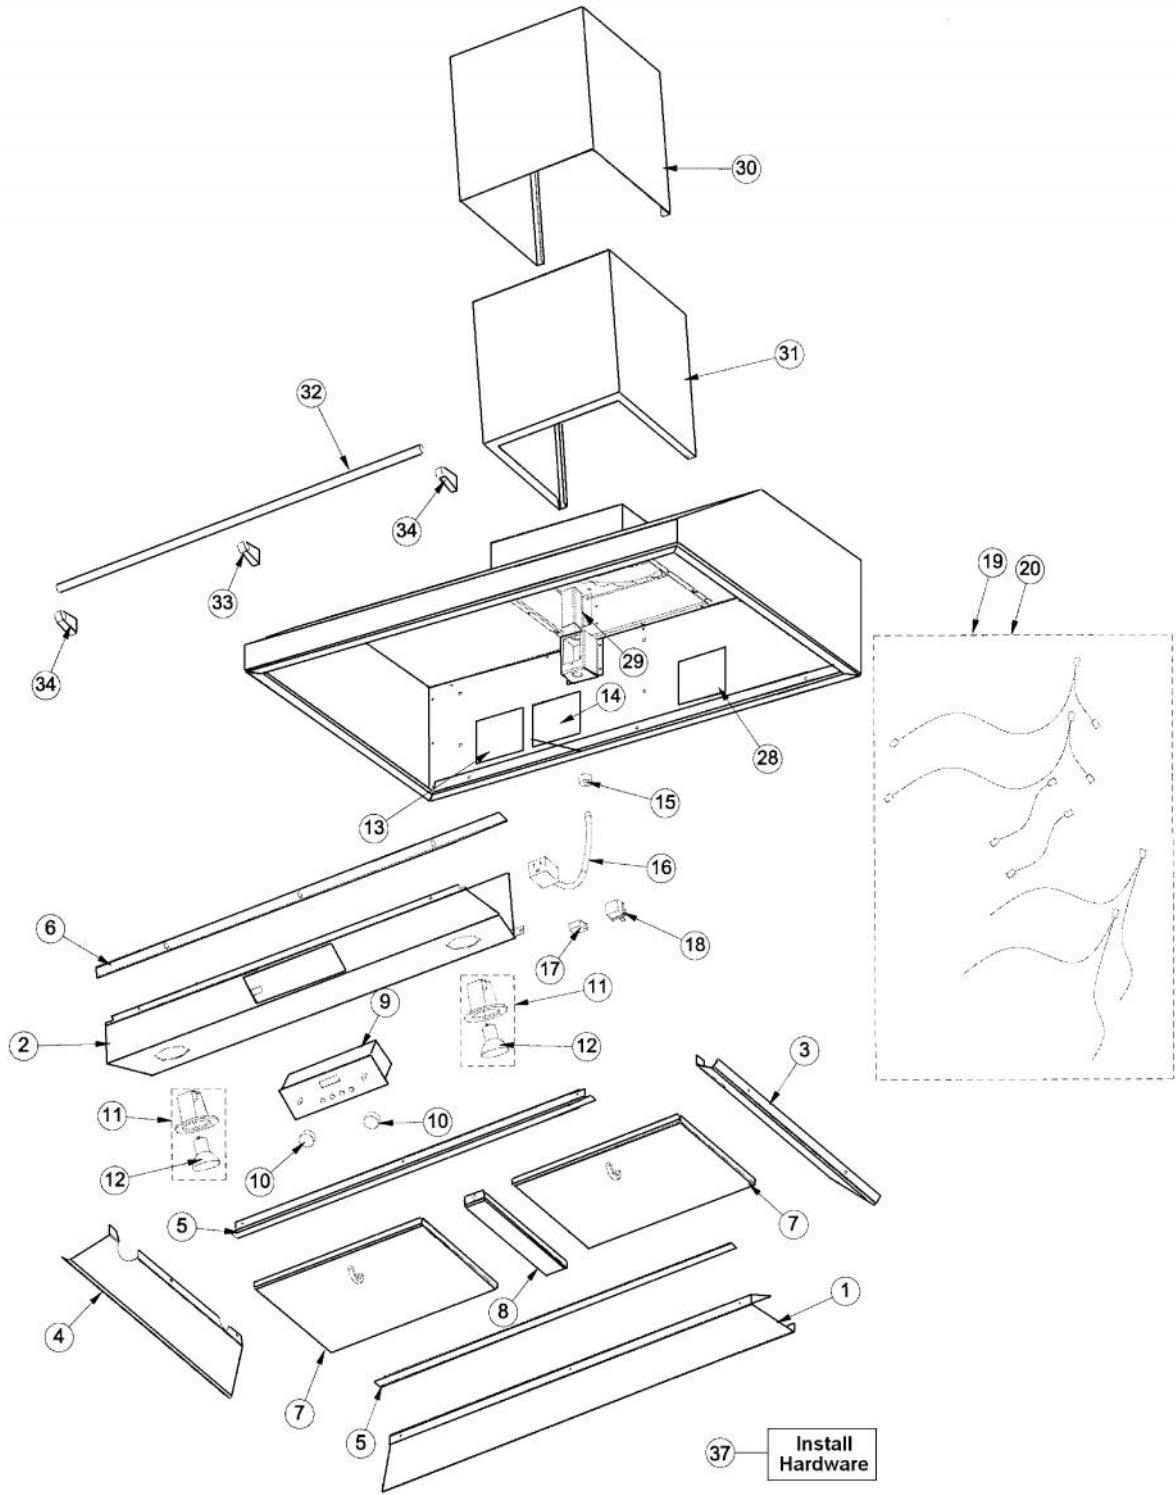

# VIKING DTWS3049 Owner's Manual

[Shop genuine replacement parts for VIKING DTWS3049](#)

[Find Your VIKING Range Hoods Parts - Select From 411 Models](#)

----- Manual continues below -----

Ref #	Part Number	Qty.	Description
1	B2004691		30 I/S REAR PANEL
2	B2007073		30 CONTROL PANEL (DTWS3049)
	B2007074		30 CONTROL PANEL (DTWS3049)XULTRAL
3	B2004667		I/S SIDE PANEL RH (DTWS/L/N DSWB) (BEFORE 5/12/05)
	B2007323		I/S SIDE PANEL - RH (AFTER 5/12/05)
4	B2005027		I/S SIDE PANEL LH (DTWS/L/N DSWB) (BEFORE 5/12/05)
	B2007324		I/S SIDE PANEL - LH (AFTER 5/12/05)
5	B2004693		30 FILTER SUPT. FRONT/REAR
6	B2004695		30 FRONT I/S PANEL
7	G31010266		30/42 FILTER ASSEMBLY 11.75 X 10.375
8	N/A		HEAT SHIELD - MUST ORDER ITEM NO. 11
9	PE050171		SS DESIGNER BLOWER/LIGHT CONTROL
10	PA010089		KNOB (DESIGNER SERIES HOOD)
11	PE050064		LIGHT ASSEMBLY
12	PE050081		50 WATT HALOGEN BULB
13	PE020058		RATING LABEL (ADHESIVE)
14	PF030337		HOOD WARNING LABEL
15	PE070204		HEYCO STRAIN RELIEF - 7-P2
16	PE070205		3 PRONG FEMALE SUPPLY CORD
17	PE070196		FEMALE SOCKET (2 PRONG)
18	PE070197		MALE SOCKET (3 PRONG)
19	PE070384		DWH30/36/42 WIRE HARNESS
20	N/A		HEAT SHIELD - MUST ORDER ITEM NO. 11
21	PD020010		10 X 3/8 GREEN GROUNDING SCREW
22	PD030010		NO.10-24 KEPS NUT
23	PD020087		10 X 1/2 PAN PH. TEK ZINC
24	PD020100		NO.8 X 7/16 PHILLIP HD KNIFE SCREW
25	PD030059		TINNERMAN CLIP
26	PD020032		SRW-8(A)X3/8PH.WFR HD 7/16DIAXNICL
27	PC040010		POP RIVET
28	PF030468		COMPONENT WIRING LABEL
29	A2008139		HOOD WIRE COVER (DTWS30/36/4249)
30	G9005020BK		DUCT CVR TOP (DCWH/L 3644)XBKX
	G9005020BT		DUCT CVR TOP (DCWH/L 3644)XBTX
	G9005020GG		DUCT CVR TOP (DCWH/L36/42)XGGX
	G9005020SG		DUCT CVR TOP (DCWH/L 3644)XSGX
	G3105020SS		DUCT CVR TOP ASSY 12X12 DCWH/L36/42
	G9005020WH		DUCT CVR TOP (DCWH/L 3644) XWHX
31	G9007087BK		DUCT CVR BTM (DTWS30/36/4249)XBKX
	G9007087BT		DUCT CVR BTM(DTWS30/36/4249)XBTX
	G9007087GG		DUCT CVR BTM (DTWS30/36/4249)XGGX
	G9007087SG		DUCT CVR BTM (DTWS30/36/4249)XSGX
	G3107087SS		DUCT CVR BTM ASSY (DTWS30/36/42)
	G9007087WH		DUCT CVR BTM (DTWS30/36/4249)XWHX
32	PE030120		ACCESSORY RAIL - SS
	F1003869		30" ACCESSORY RAIL - BR
33	PE030053		MIDDLE RAIL SUPPORT - BR
	PE030052		SUPPORT TUBE, HOLE THROUGH
34	PE030055		END CAP - BR
	PE030054		END CAP - SS
35	PE030077		BR `S` HOOKS REPL PV100012BR
	PE030076		CHROME S HOOKS REPL PV100012SS
36	PD020002		10 X 1/2 PH.TR.HD.SMS.
37	PD020009		10 X 1 PH. HD. PAN HD. SMS
	PD030010		INSTALLATION HARDWARE - QTY. 6 NO.10-24 KEPS NUT